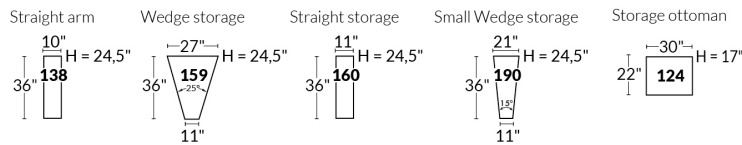

SPECIFICATIONS

- Ⓐ 40" Total Height
- Ⓑ 33" Height headrest down
- Ⓒ 19,5" Seat height
- Ⓓ 65" Depth fully reclined
- Ⓔ 20" or 22" Seat depth
- Ⓕ 37,5" Depth with headrest up
- Ⓖ 24,5" Arm Height
- Ⓗ 7,25" Arm Width

23" SEAT WIDTH

Power recliner Items

30" SEAT WIDTH

Power recliner Items

Others

D-BOX

23" EXAMPLES

30" EXAMPLES