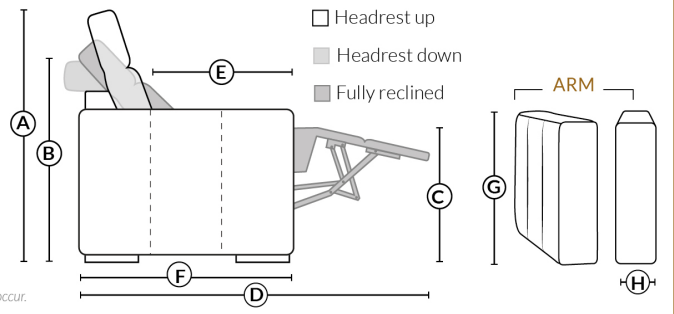

SPECIFICATIONS

- Ⓐ 40" Total Height
- Ⓑ 33" Height headrest down
- Ⓒ 19,5" Seat height
- Ⓓ 65" Depth fully reclined
- Ⓔ 20" or 22" Seat depth
- Ⓕ 37,5" Depth with headrest up
- Ⓖ 24,5" Arm Height
- Ⓗ 7,25" Arm Width