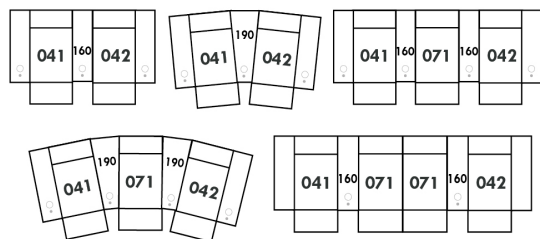

23" EXAMPLES