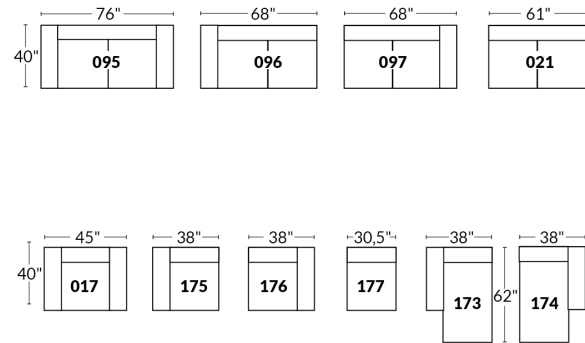

30" SEAT WIDTH