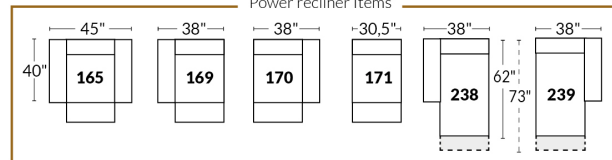

Power recliner Items