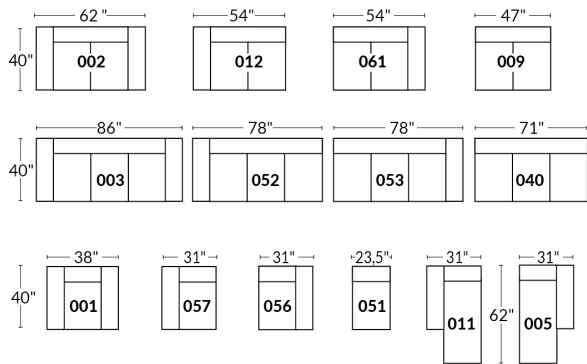

23" SEAT WIDTH