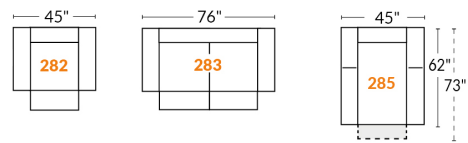

SPECIFICATIONS

- Ⓐ 40" Total Height
- Ⓑ 33" Height headrest down
- Ⓒ 19,5" Seat height
- Ⓓ 65" Depth fully reclined
- Ⓔ 20" or 22" Seat depth
- Ⓕ 37,5" Depth with headrest up
- Ⓖ 24,5" Arm Height
- Ⓗ 7,25" Arm Width

23" SEAT WIDTH

Power recliner Items

30" SEAT WIDTH

Power recliner Items

Others

D-BOX

23" EXAMPLES

30" EXAMPLES