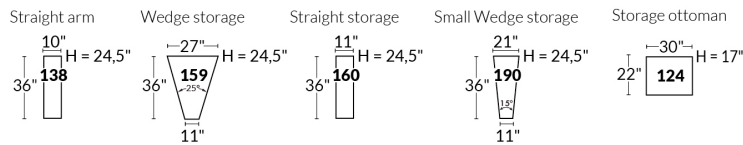

SPECIFICATIONS

- Ⓐ 40" Total Height
- Ⓑ 33" Height headrest down
- Ⓒ 19,5" Seat height
- Ⓓ 65" Depth fully reclined
- Ⓔ 20" or 22" Seat depth
- Ⓕ 37,5" Depth with headrest up
- Ⓖ 24,5" Arm Height
- Ⓗ 7,25" Arm Width

23" SEAT WIDTH

Power recliner Items

30" SEAT WIDTH

Power recliner Items

Others

D-BOX

23" EXAMPLES

30" EXAMPLES