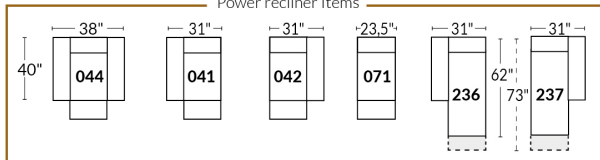

Power recliner Items