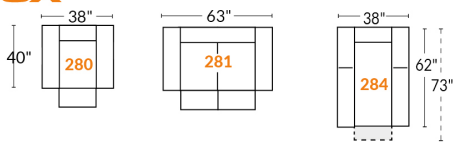

SPECIFICATIONS

- Ⓐ 40" Total Height
- Ⓑ 33" Height headrest down
- Ⓒ 19,5" Seat height
- Ⓓ 65" Depth fully reclined
- Ⓔ 20" or 22" Seat depth
- Ⓕ 37,5" Depth with headrest up
- Ⓖ 24,5" Arm Height
- Ⓗ 7,25" Arm Width

23" SEAT WIDTH

Power recliner Items

30" SEAT WIDTH

Power recliner Items

Others

D-BOX

23" EXAMPLES

30" EXAMPLES