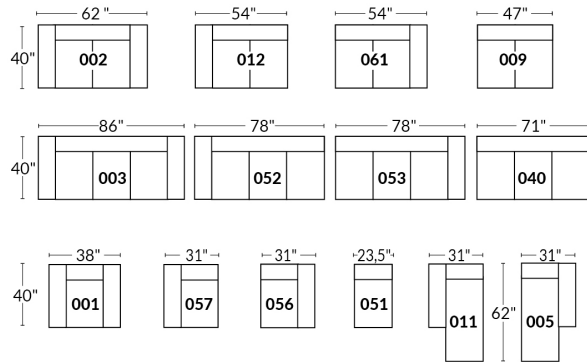

23" SEAT WIDTH