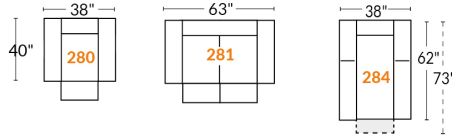

SPECIFICATIONS

- Ⓐ 40" Total Height
- Ⓑ 33" Height headrest down
- Ⓒ 19,5" Seat height
- Ⓓ 65" Depth fully reclined
- Ⓔ 20" or 22" Seat depth
- Ⓕ 37,5" Depth with headrest up
- Ⓖ 24,5" Arm Height
- Ⓗ 7,25" Arm Width

Our product is hand-made and minor variations can occur.

23" SEAT WIDTH

Power recliner Items

30" SEAT WIDTH

Power recliner Items

Others

D-BOX

23" EXAMPLES