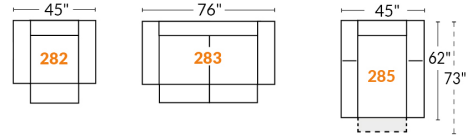

SPECIFICATIONS

- Ⓐ 40" Total Height
- Ⓑ 33" Height headrest down
- Ⓒ 19,5" Seat height
- Ⓓ 65" Depth fully reclined
- Ⓔ 20" or 22" Seat depth
- Ⓕ 37,5" Depth with headrest up
- Ⓖ 24,5" Arm Height
- Ⓗ 7,25" Arm Width

Our product is hand-made and minor variations can occur.

23" SEAT WIDTH

Power recliner Items

30" SEAT WIDTH

Power recliner Items

Others

D-BOX

23" EXAMPLES