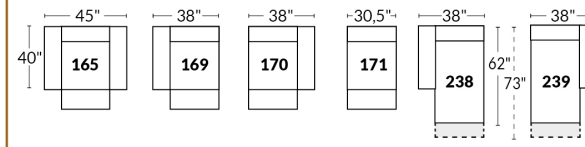

SPECIFICATIONS

- Ⓐ 40" Total Height
- Ⓑ 33" Height headrest down
- Ⓒ 19,5" Seat height
- Ⓓ 65" Depth fully reclined
- Ⓔ 20" or 22" Seat depth
- Ⓕ 37,5" Depth with headrest up
- Ⓖ 24,5" Arm Height
- Ⓗ 7,25" Arm Width

Our product is hand-made and minor variations can occur.

23" SEAT WIDTH

Power recliner Items

30" SEAT WIDTH

Power recliner Items

Others

D-BOX

23" EXAMPLES