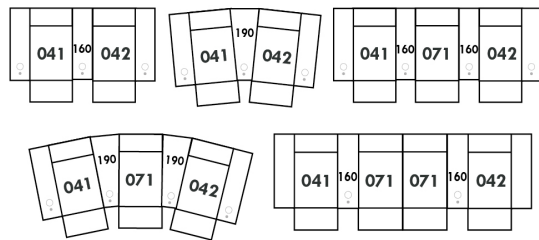

SPECIFICATIONS

- Ⓐ 40" Total Height
- Ⓑ 33" Height headrest down
- Ⓒ 19,5" Seat height
- Ⓓ 65" Depth fully reclined
- Ⓔ 20" or 22" Seat depth
- Ⓕ 37,5" Depth with headrest up
- Ⓖ 24,5" Arm Height
- Ⓗ 7,25" Arm Width

Our product is hand-made and minor variations can occur.

23" SEAT WIDTH

Power recliner Items

30" SEAT WIDTH

Power recliner Items

Others

D-BOX

23" EXAMPLES