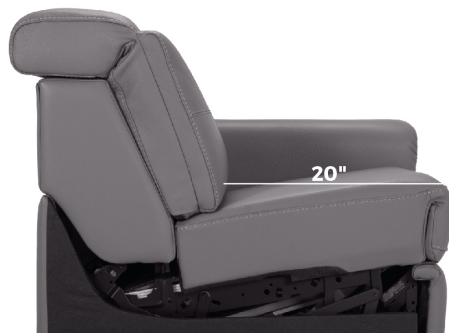

Seat Depth 20" or 22"