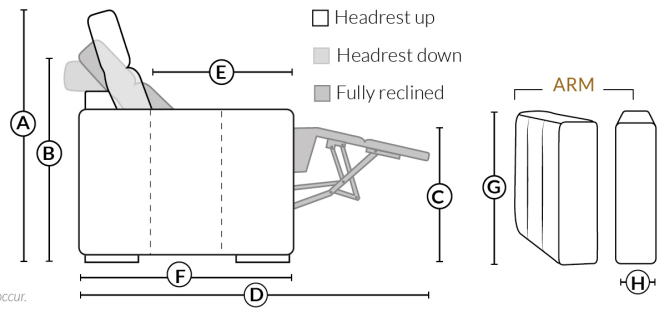

SPECIFICATIONS

- Ⓐ 40" Total Height
- Ⓑ 33" Height headrest down
- Ⓒ 19,5" Seat height
- Ⓓ 65" Depth fully reclined
- Ⓔ 20" or 22" Seat depth
- Ⓕ 37,5" Depth with headrest up
- Ⓖ 24,5" Arm Height
- Ⓗ 7,25" Arm Width

Our product is hand-made and minor variations can occur.