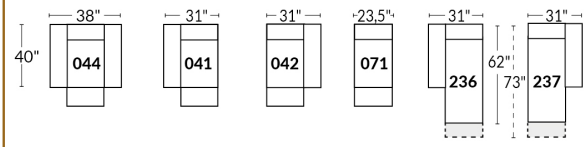

Power recliner Items