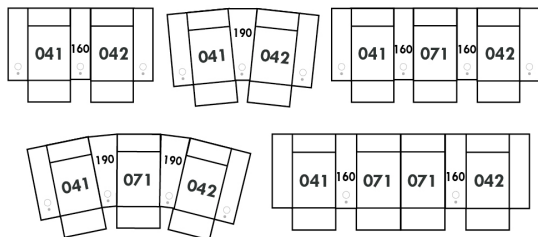

23" EXAMPLES