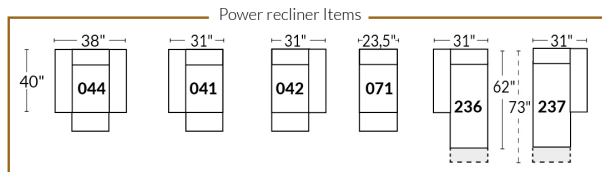

23" SEAT WIDTH