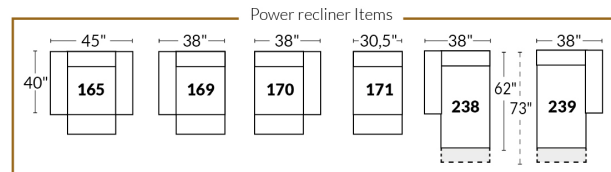

30" SEAT WIDTH