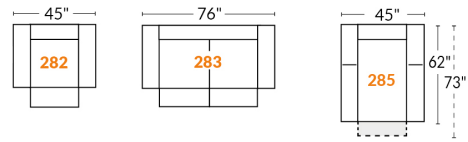

SPECIFICATIONS

- Ⓐ 40" Total Height
- Ⓑ 33" Height headrest down
- Ⓒ 19,5" Seat height
- Ⓓ 65" Depth fully reclined
- Ⓔ 20" or 22" Seat depth
- Ⓕ 37,5" Depth with headrest up
- Ⓖ 24,5" Arm Height
- Ⓗ 7,25" Arm Width

23" SEAT WIDTH

30" SEAT WIDTH

Others

D-BOX

23" EXAMPLES

30" EXAMPLES