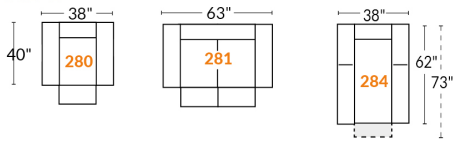

SPECIFICATIONS

- Ⓐ 40" Total Height
- Ⓑ 33" Height headrest down
- Ⓒ 19,5" Seat height
- Ⓓ 65" Depth fully reclined
- Ⓔ 20" or 22" Seat depth
- Ⓕ 37,5" Depth with headrest up
- Ⓖ 24,5" Arm Height
- Ⓗ 7,25" Arm Width

23" SEAT WIDTH

30" SEAT WIDTH

Others

D-BOX

23" EXAMPLES

30" EXAMPLES