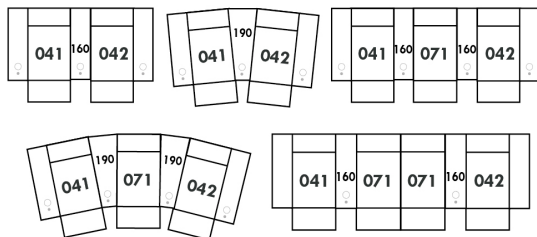

23" EXAMPLES