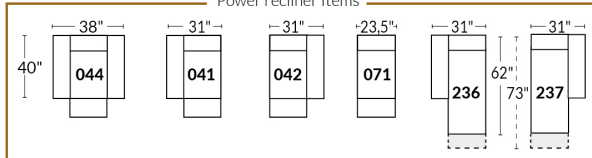

Power recliner Items