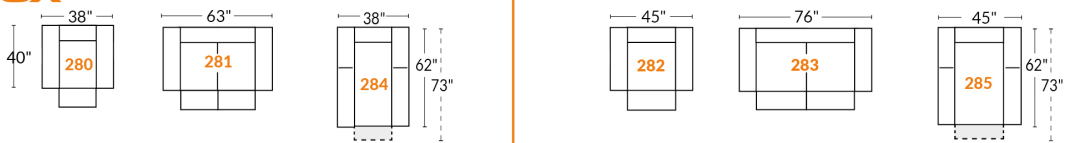

SPECIFICATIONS

- Ⓐ 40" Total Height
- Ⓑ 33" Height headrest down
- Ⓒ 19,5" Seat height
- Ⓓ 65" Depth fully reclined
- Ⓔ 20" or 22" Seat depth
- Ⓕ 37,5" Depth with headrest up
- Ⓖ 24,5" Arm Height
- Ⓗ 7,25" Arm Width

23" SEAT WIDTH

Power recliner Items

30" SEAT WIDTH

Power recliner Items

Others

D-BOX

23" EXAMPLES

30" EXAMPLES