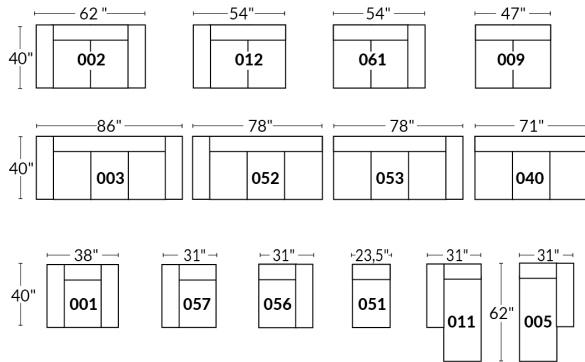

23" SEAT WIDTH