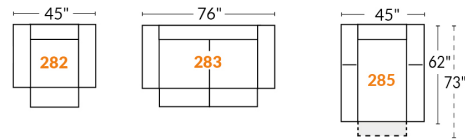

SPECIFICATIONS

- Ⓐ 40" Total Height
- Ⓑ 33" Height headrest down
- Ⓒ 19,5" Seat height
- Ⓓ 65" Depth fully reclined
- Ⓔ 20" or 22" Seat depth
- Ⓕ 37,5" Depth with headrest up
- Ⓖ 24,5" Arm Height
- Ⓗ 7,25" Arm Width

23" SEAT WIDTH

Power recliner Items

30" SEAT WIDTH

Power recliner Items

Others

D-BOX

23" EXAMPLES

30" EXAMPLES