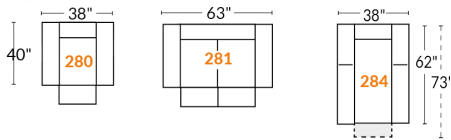

SPECIFICATIONS

- Ⓐ 40" Total Height
- Ⓑ 33" Height headrest down
- Ⓒ 19,5" Seat height
- Ⓓ 65" Depth fully reclined
- Ⓔ 20" or 22" Seat depth
- Ⓕ 37,5" Depth with headrest up
- Ⓖ 24,5" Arm Height
- Ⓗ 7,25" Arm Width

23" SEAT WIDTH

Power recliner Items

30" SEAT WIDTH

Power recliner Items

Others

D-BOX

23" EXAMPLES

30" EXAMPLES