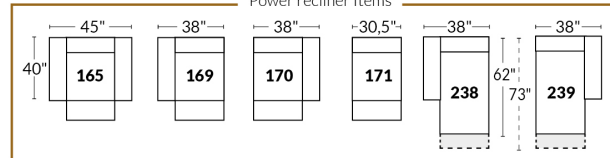

Power recliner Items