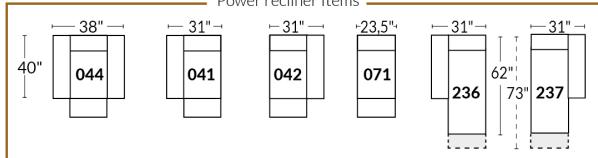

Power recliner Items