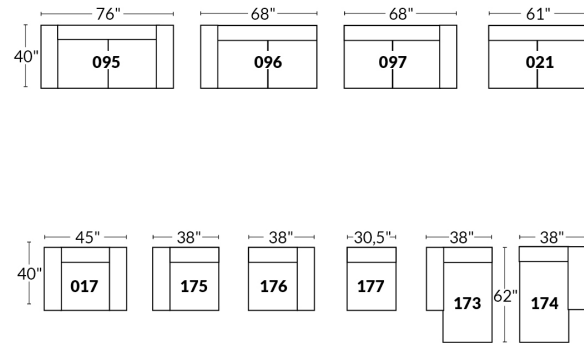

30" SEAT WIDTH