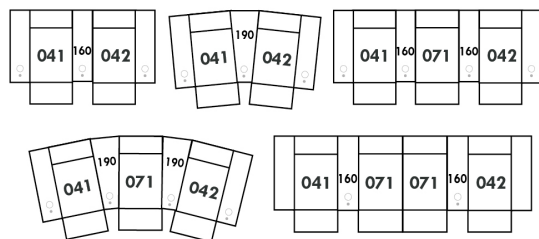

23" EXAMPLES