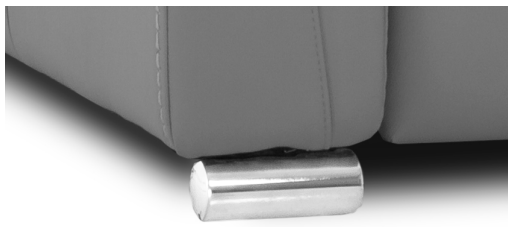

WIDE ARM

LG189 Metal Chrome

LG189 Metal Matte Black

LG106 Wood Choice of color

SMALL ARM

LG196 Metal Chrome

LG196 Metal Matte Black

LG195 Wood Choice of color

VENICE

LEG CHOICES & FINISHES

The choice of leg for your new model can make all the difference in the look of your Jaymar furniture. That's why we offer the choice of 2 metal leg colors and many wood leg finishes.