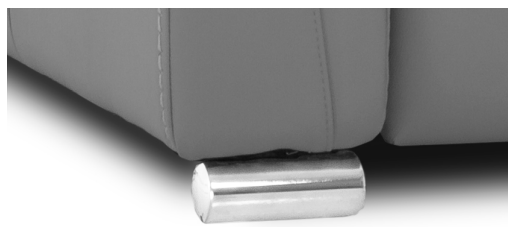

WIDE ARM

LG189 Metal Chrome

LG189 Metal Matte Black

LG106 Wood Choice of color

SMALL ARM

LG196 Metal Chrome

LG196 Metal Matte Black

LG195 Wood Choice of color

SORRENTO

LEG CHOICES & FINISHES

The choice of leg for your new model can make all the difference in the look of your Jaymar furniture. That's why we offer the choice of 2 metal leg colors and many wood leg finishes.