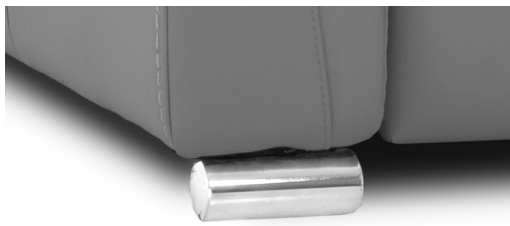

WIDE ARM

LG189 Metal **Chrome**

LG189 Metal **Matte Black**

LG103 Wood **Choice of color**

SMALL ARM

LG196 Metal **Chrome**

LG196 Metal **Matte Black**

LG08 Wood **Choice of color**

LG64 Metal **Chrome**

Jaymar.

ROTTERDAM

LEG CHOICES & FINISHES

The choice of leg for your new model can make all the difference in the look of your Jaymar furniture. That's why we offer the choice of 2 metal leg colors and many wood leg finishes.