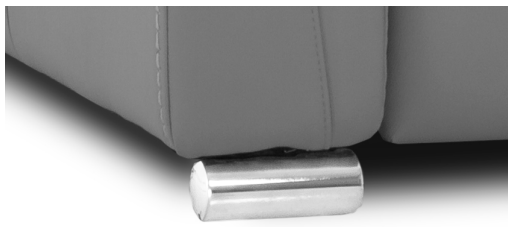

WIDE ARM

LG189 Metal Chrome

LG189 Metal Matte Black

LG103 Wood Choice of color

SMALL ARM

LG196 Metal Chrome

LG196 Metal Matte Black

LG08 Wood Choice of color