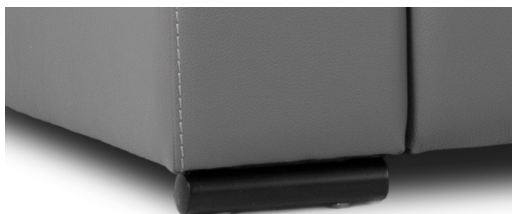

WIDE ARM

LG189 Metal Chrome

LG189 Metal Matte Black

LG103 Wood Choice of color

SMALL ARM

LG196 Metal Chrome

LG196 Metal Matte Black

LG08 Wood Choice of color

NICE

LEG CHOICES & FINISHES

The choice of leg for your new model can make all the difference in the look of your Jaymar furniture. That's why we offer the choice of 2 metal leg colors and many wood leg finishes.