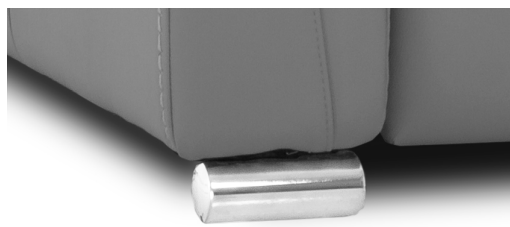

WIDE ARM

LG189 Metal Chrome

LG189 Metal Matte Black

LG103 Wood Choice of color

SMALL ARM

LG196 Metal Chrome

LG196 Metal Matte Black

LG08 Wood Choice of color

MELBOURNE

LEG CHOICES & FINISHES

The choice of leg for your new model can make all the difference in the look of your Jaymar furniture. That's why we offer the choice of 2 metal leg colors and many wood leg finishes.