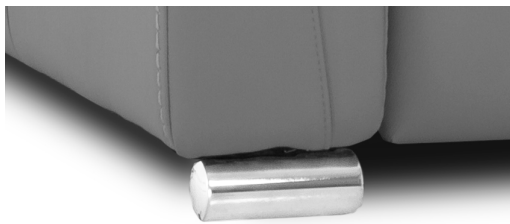

WIDE ARM

LG189 Metal **Chrome**

LG189 Metal **Matte Black**

LG187 Wood **Choice of color**

SMALL ARM

LG196 Metal **Chrome**

LG196 Metal **Matte Black**

LG08 Wood **Choice of color**

LG64 Metal **Chrome**

Jaymar.

MANHATTAN

LEG CHOICES & FINISHES

The choice of leg for your new model can make all the difference in the look of your Jaymar furniture. That's why we offer the choice of 2 metal leg colors and many wood leg finishes.