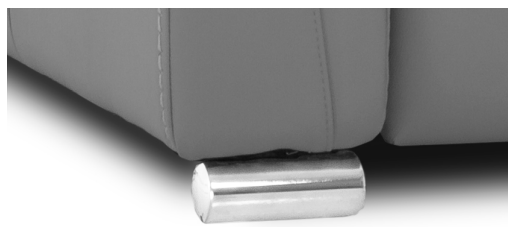

WIDE ARM

LG189 Metal Chrome

LG189 Metal Matte Black

LG103 Wood Choice of color

SMALL ARM

LG196 Metal Chrome

LG196 Metal Matte Black

LG08 Wood Choice of color