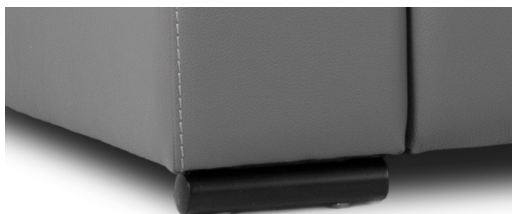

WIDE ARM

LG189 Metal Chrome

LG189 Metal Matte Black

LG187 Wood Choice of color

SMALL ARM

LG64 Metal Chrome

LG08 Wood Choice of color

LEONARDO

LEG CHOICES & FINISHES

The choice of leg for your new model can make all the difference in the look of your Jaymar furniture. That's why we offer the choice of 2 metal leg colors and many wood leg finishes.