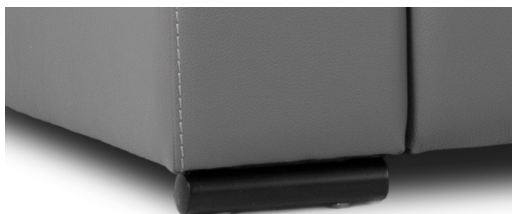

WIDE ARM

LG189 Metal Chrome

LG189 Metal Matte Black

LG103 Wood Choice of color

SMALL ARM

LG64 Metal Chrome

LG08 Wood Choice of color

JAMES

LEG CHOICES & FINISHES

The choice of leg for your new model can make all the difference in the look of your Jaymar furniture. That's why we offer the choice of 2 metal leg colors and many wood leg finishes.