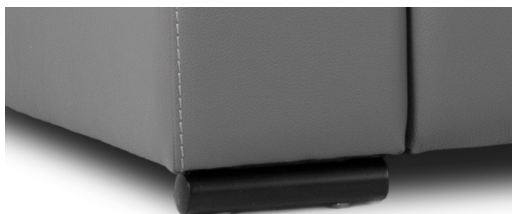

WIDE ARM

LG189 Metal Chrome

LG189 Metal Matte Black

LG103 Wood Choice of color

SMALL ARM

LG64 Metal Chrome

LG08 Wood Choice of color

DARIO

LEG CHOICES & FINISHES

The choice of leg for your new model can make all the difference in the look of your Jaymar furniture. That's why we offer the choice of 2 metal leg colors and many wood leg finishes.