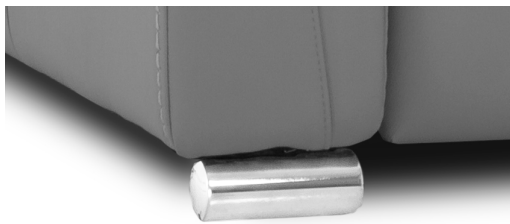

WIDE ARM

LG189 Metal **Chrome**

LG189 Metal **Matte Black**

LG103 Wood **Choice of color**

SMALL ARM

LG196 Metal **Chrome**

LG196 Metal **Matte Black**

LG08 Wood **Choice of color**

LG64 Metal **Chrome**

Jaymar.

BUDAPEST

LEG CHOICES & FINISHES

The choice of leg for your new model can make all the difference in the look of your Jaymar furniture. That's why we offer the choice of 2 metal leg colors and many wood leg finishes.