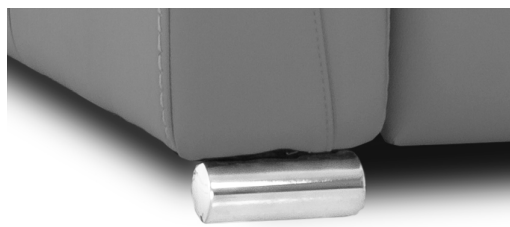

WIDE ARM

LG189 Metal Chrome

LG189 Metal Matte Black

LG187 Wood Choice of color

SMALL ARM

LG196 Metal Chrome

LG196 Metal Matte Black

LG195 Wood Choice of color