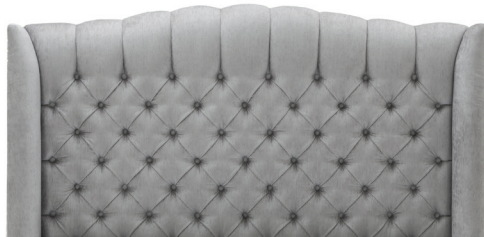

Jaymar

H A N D C R A F T E D

— M O N T R E A L —

• S I N C E 1 9 5 6 •

CHOOSE YOUR HEADBOARD

See more at
JAYMAR.CO

CHOOSE YOUR BED BASE AND FINAL TOUCH

4" WIDE contour Base

With Legs
K 410 - Q 411 - D 412 - S 413

No Dust
K 420 - Q 421 - D 422 - S 423

With Storage
K 430 - Q 431

With Side Drawers
K 450 - Q 451 (2 drawers)
D 452 - S 453 (1 drawer)

With Front Drawer
K 440 - Q 441 - D 442

2" NARROW contour Base

With Legs
K 510 - Q 511 - D 512 - S 513

No Dust
K 520 - Q 521 - D 522 - S 523

With Storage
K 530 - Q 531

Adjustable Bed
K 560 - Q 561 - S 562

With Side Drawers
K 550 - Q 551 (2 drawers)
D 552 - S 553 (1 drawer)