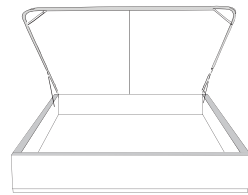

Jaymar

H A N D C R A F T E D

— M O N T R E A L —

• S I N C E 1 9 5 6 •

CHOOSE YOUR HEADBOARD

See more at
JAYMAR.CO

CHOOSE YOUR BED BASE AND FINAL TOUCH

4" WIDE contour Base

With Legs
K 410 - Q 411 - D 412 - S 413

No Dust
K 420 - Q 421 - D 422 - S 423

With Storage
K 430 - Q 431

With Side Drawers
K 450 - Q 451 (2 drawers)
D 452 - S 453 (1 drawer)

With Front Drawer
K 440 - Q 441 - D 442

2" NARROW contour Base

With Legs
K 510 - Q 511 - D 512 - S 513

No Dust
K 520 - Q 521 - D 522 - S 523

With Storage
K 530 - Q 531

Adjustable Bed
K 560 - Q 561 - S 562

With Side Drawers
K 550 - Q 551 (2 drawers)
D 552 - S 553 (1 drawer)