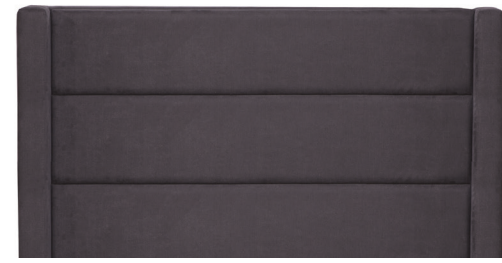

Jaymar

H A N D C R A F T E D

— M O N T R E A L —

• S I N C E 1 9 5 6 •

CHOOSE YOUR HEADBOARD

See more at
JAYMAR.CO

CHOOSE YOUR BED BASE AND FINAL TOUCH

4" WIDE contour Base

2" NARROW contour Base

With Legs
K 510 - Q 511 - D 512 - S 513

No Dust
K 520 - Q 521 - D 522 - S 523

With Storage
K 530 - Q 531

Adjustable Bed
K 560 - Q 561 - S 562

With Side Drawers
K 550 - Q 551 (2 drawers)
D 552 - S 553 (1 drawer)