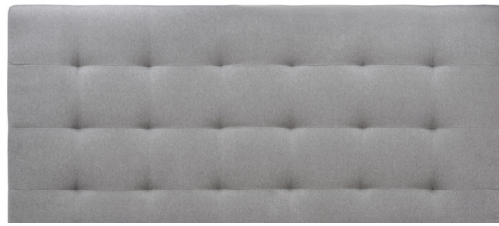

Jaymar

H A N D C R A F T E D

— M O N T R E A L —

• S I N C E 1 9 5 6 •

CHOOSE YOUR HEADBOARD

See more at
JAYMAR.CO

CHOOSE YOUR BED BASE AND FINAL TOUCH

4" WIDE contour Base

With Legs
K 410 - Q 411 - D 412 - S 413

No Dust
K 420 - Q 421 - D 422 - S 423

With Storage
K 430 - Q 431

With Side Drawers
K 450 - Q 451 (2 drawers)
D 452 - S 453 (1 drawer)

With Front Drawer
K 440 - Q 441 - D 442

2" NARROW contour Base

With Legs
K 510 - Q 511 - D 512 - S 513

No Dust
K 520 - Q 521 - D 522 - S 523

With Storage
K 530 - Q 531

Adjustable Bed
K 560 - Q 561 - S 562

With Side Drawers
K 550 - Q 551 (2 drawers)
D 552 - S 553 (1 drawer)