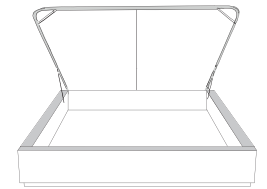

Jaymar

H A N D C R A F T E D

— M O N T R E A L —

• S I N C E 1 9 5 6 •

CHOOSE YOUR HEADBOARD

See more at
JAYMAR.CO

CHOOSE YOUR BED BASE AND FINAL TOUCH

4" WIDE contour Base

With Legs
K 410 - Q 411 - D 412 - S 413

No Dust
K 420 - Q 421 - D 422 - S 423

With Storage
K 430 - Q 431

With Side Drawers
K 450 - Q 451 (2 drawers)
D 452 - S 453 (1 drawer)

With Front Drawer
K 440 - Q 441 - D 442

2" NARROW contour Base

With Legs
K 510 - Q 511 - D 512 - S 513

No Dust
K 520 - Q 521 - D 522 - S 523

With Storage
K 530 - Q 531

Adjustable Bed
K 560 - Q 561 - S 562

With Side Drawers
K 550 - Q 551 (2 drawers)
D 552 - S 553 (1 drawer)