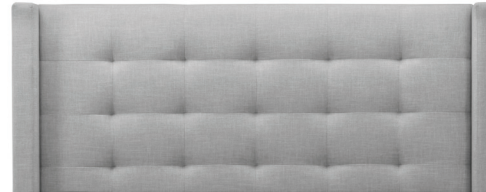

Jaymar

H A N D C R A F T E D

— M O N T R E A L —

• S I N C E 1 9 5 6 •

CHOOSE YOUR HEADBOARD

See more at
JAYMAR.CO

CHOOSE YOUR BED BASE AND FINAL TOUCH

4" WIDE contour Base

With Legs
K 410 - Q 411 - D 412 - S 413

No Dust
K 420 - Q 421 - D 422 - S 423

With Storage
K 430 - Q 431

With Side Drawers
K 450 - Q 451 (2 drawers)
D 452 - S 453 (1 drawer)

With Front Drawer
K 440 - Q 441 - D 442

2" NARROW contour Base

With Legs
K 510 - Q 511 - D 512 - S 513

No Dust
K 520 - Q 521 - D 522 - S 523

With Storage
K 530 - Q 531

Adjustable Bed
K 560 - Q 561 - S 562

With Side Drawers
K 550 - Q 551 (2 drawers)
D 552 - S 553 (1 drawer)