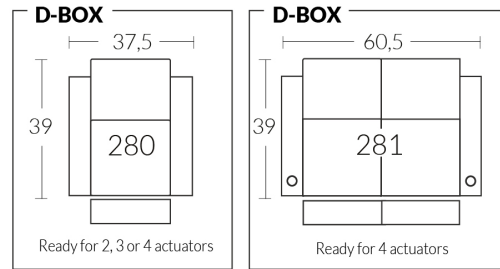

HOME THEATRE COLLECTION

LIVING

Dimensions vary slightly from model to model

Length 37.5" x Average Depth 39" x Average Height 42"

Seat Width 23" | Seat Depth 21" | Seat Height 20" Arm Height 25" to 27" | Arm Width 7.25" | Leg Height 2"

SKUS