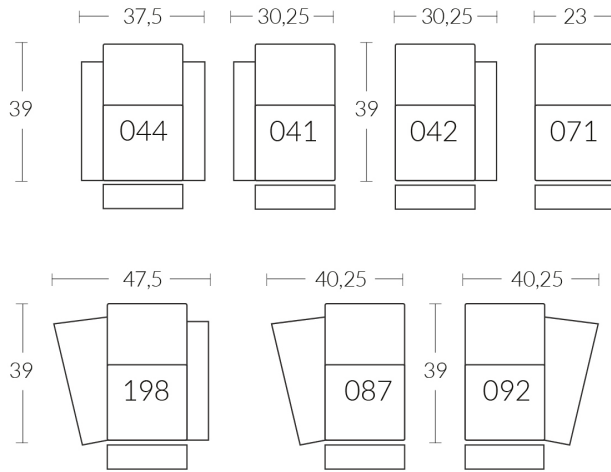

HOME THEATRE COLLECTION

LIVING

Dimensions vary slightly from model to model

Length 37.5" x Average Depth 39" x Average Height 42"

Seat Width 23" | Seat Depth 21" | Seat Height 20" Arm Height 25" to 27" | Arm Width 7.25" | Leg Height 2"

SKUS