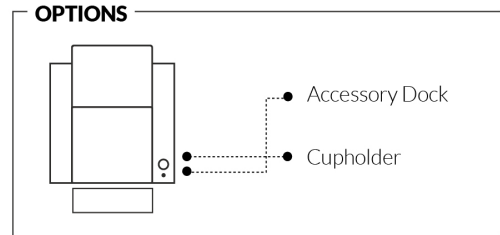

HOME THEATRE COLLECTION

LIVING

Dimensions vary slightly from model to model

Length 37.5" x Average Depth 39" x Average Height 42"

Seat Width 23" | Seat Depth 21" | Seat Height 20" Arm Height 25" to 27" | Arm Width 7.25" | Leg Height 2"

SKUS