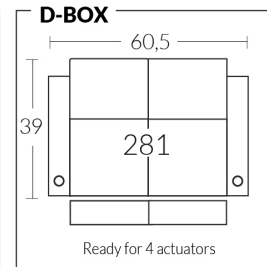

HOME THEATRE COLLECTION

LIVING

Dimensions vary slightly from model to model

Length 37.5" x Average Depth 39" x Average Height 42"

Seat Width 23" | Seat Depth 21" | Seat Height 20" Arm Height 25" to 27" | Arm Width 7.25" | Leg Height 2"

SKUS