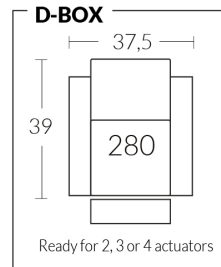

HOME THEATRE COLLECTION

LIVING

Dimensions vary slightly from model to model

Length 37.5" x Average Depth 39" x Average Height 42"

Seat Width 23" | Seat Depth 21" | Seat Height 20" Arm Height 25" to 27" | Arm Width 7.25" | Leg Height 2"

SKUS