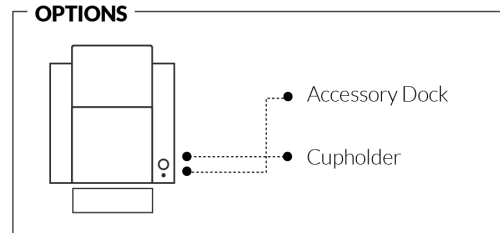

HOME THEATRE COLLECTION

LIVING

Dimensions vary slightly from model to model

Length 37.5" x Average Depth 39" x Average Height 42"

Seat Width 23" | Seat Depth 21" | Seat Height 20" Arm Height 25" to 27" | Arm Width 7.25" | Leg Height 2"

SKUS