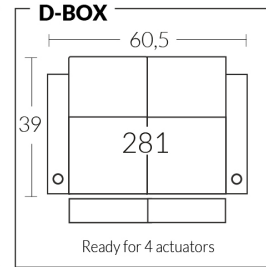

HOME THEATRE COLLECTION

LIVING

Dimensions vary slightly from model to model

Length 37.5" x Average Depth 39" x Average Height 42"

Seat Width 23" | Seat Depth 21" | Seat Height 20" Arm Height 25" to 27" | Arm Width 7.25" | Leg Height 2"

SKUS