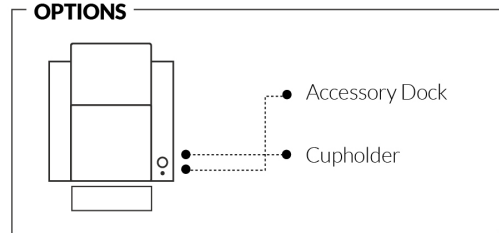

HOME THEATRE COLLECTION

LIVING

Dimensions vary slightly from model to model

Length 37.5" x Average Depth 39" x Average Height 42"

Seat Width 23" | Seat Depth 21" | Seat Height 20" Arm Height 25" to 27" | Arm Width 7.25" | Leg Height 2"

SKUS