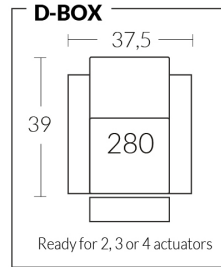

HOME THEATRE COLLECTION

LIVING

Dimensions vary slightly from model to model

Length 37.5" x Average Depth 39" x Average Height 42"

Seat Width 23" | Seat Depth 21" | Seat Height 20" Arm Height 25" to 27" | Arm Width 7.25" | Leg Height 2"

SKUS