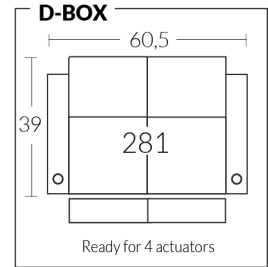

HOME THEATRE COLLECTION

LIVING

Dimensions vary slightly from model to model

Length 37.5" x Average Depth 39" x Average Height 42"

Seat Width 23" | Seat Depth 21" | Seat Height 20" Arm Height 25" to 27" | Arm Width 7.25" | Leg Height 2"

SKUS