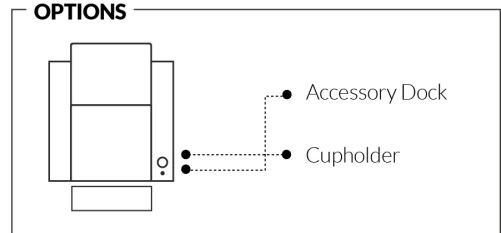

HOME THEATRE COLLECTION

LIVING

Dimensions vary slightly from model to model

Length 37.5" x Average Depth 39" x Average Height 42"

Seat Width 23" | Seat Depth 21" | Seat Height 20" Arm Height 25" to 27" | Arm Width 7.25" | Leg Height 2"

SKUS