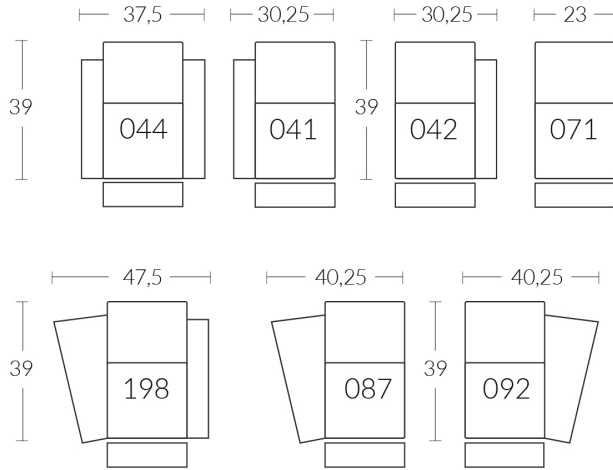

HOME THEATRE COLLECTION

LIVING

Dimensions vary slightly from model to model

Length 37.5" x Average Depth 39" x Average Height 42"

Seat Width 23" | Seat Depth 21" | Seat Height 20" Arm Height 25" to 27" | Arm Width 7.25" | Leg Height 2"

SKUS