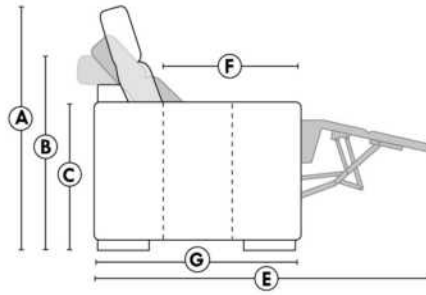

OPTIMA Collection

Jaymar

Proudly designed and made in Canada

Our product is hand-made and minor variations can occur.

SPECIFICATIONS