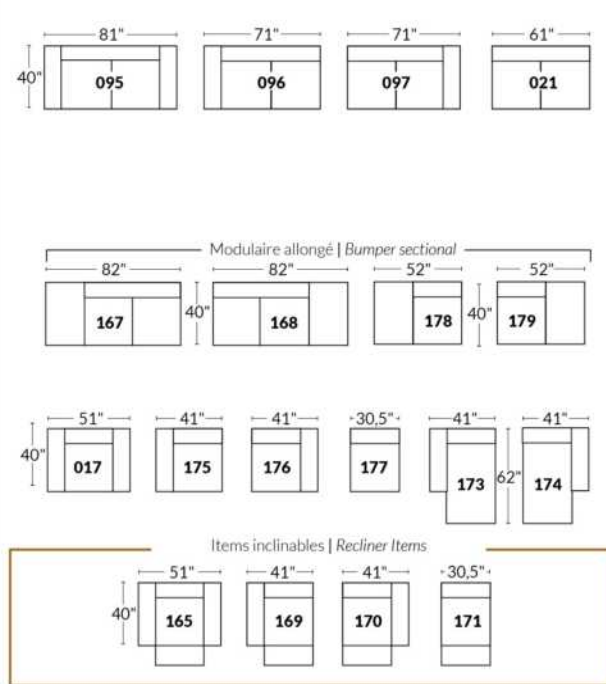

SIÈGE 30" DE LARGE | 30" SEAT WIDTH