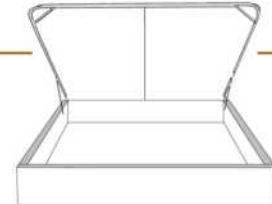

Avec rangement | With Storage
K 430 - Q 431