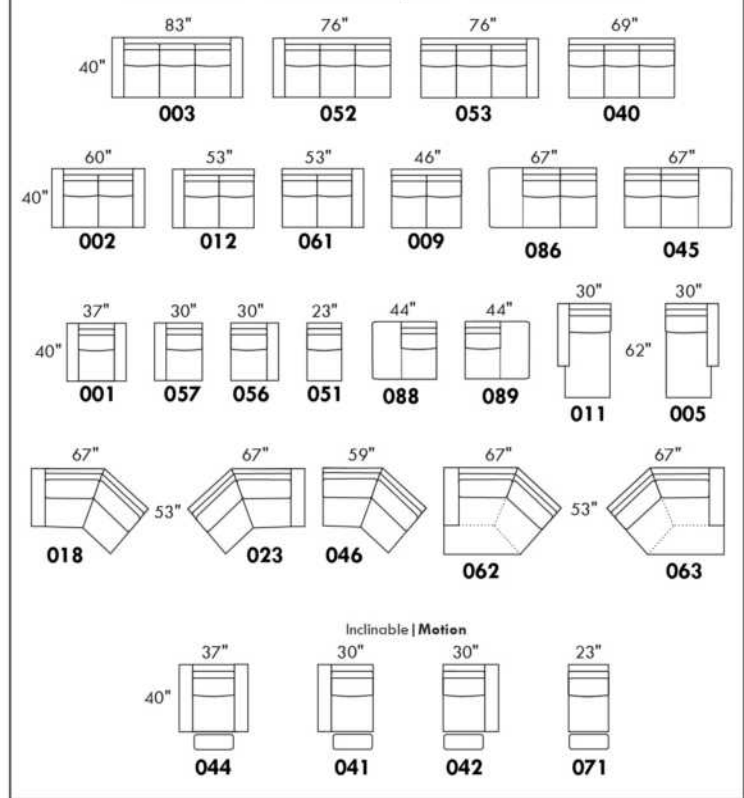

SIÈGE 23" DE LARGE | 23" SEAT WIDTH