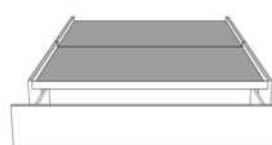

Rangement à tiroir frontal
With Front Drawer
K 540 - Q 541 - D 542