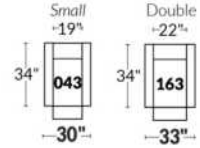

ARMS

Arm option
Regular arm Large or Small arm

Accessories option, available on certain Regular arms ONLY.

SWIVEL ROCKING MOTION CHAIR

16" Wall clearance
42" Height
6" Arms width
Wood base option

23" SEAT WIDTH