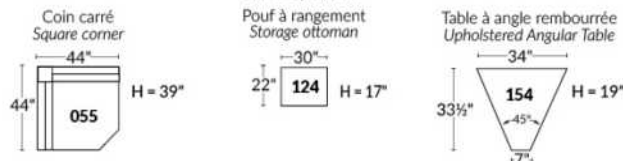

Autres | Others