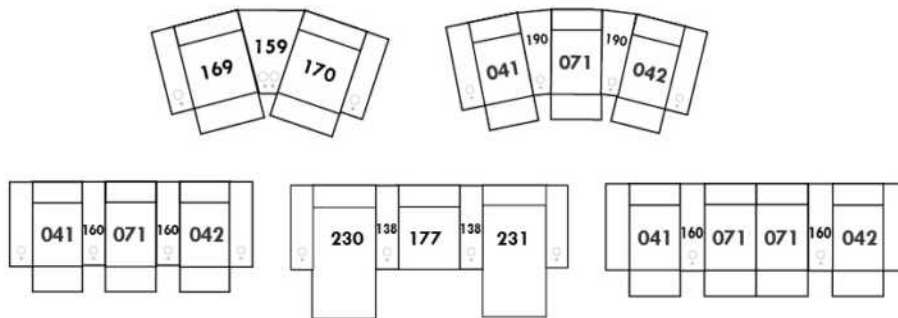

Each storage item has 2 USB ports and one electrical outlet inside the storage.

SUGGESTED CONFIGURATIONS

USA Price List

ARMANI

LEGS: Specify wood leg colour LG35; ottoman LG68.

COMBO: Cover #2 on back and seat.