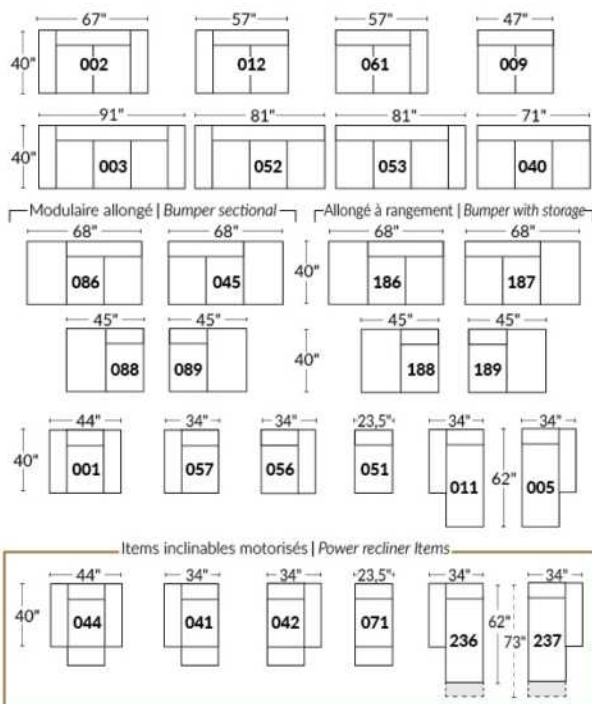

SIÈGE 23" DE LARGE | 23" SEAT WIDTH