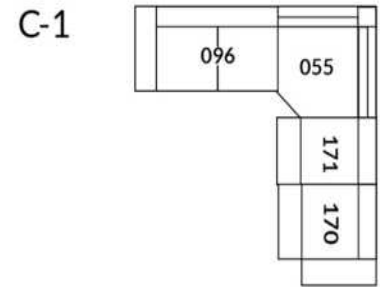

30" Seat Width | Siège 30" de large

Home Theatre CONFIGURATIONS Cinéma maison

23" Seat Width | Siège 23" de large

Home Theatre CONFIGURATIONS Cinéma maison

OPTIMA Collection

Jaymar 

Proudly designed and made in Canada