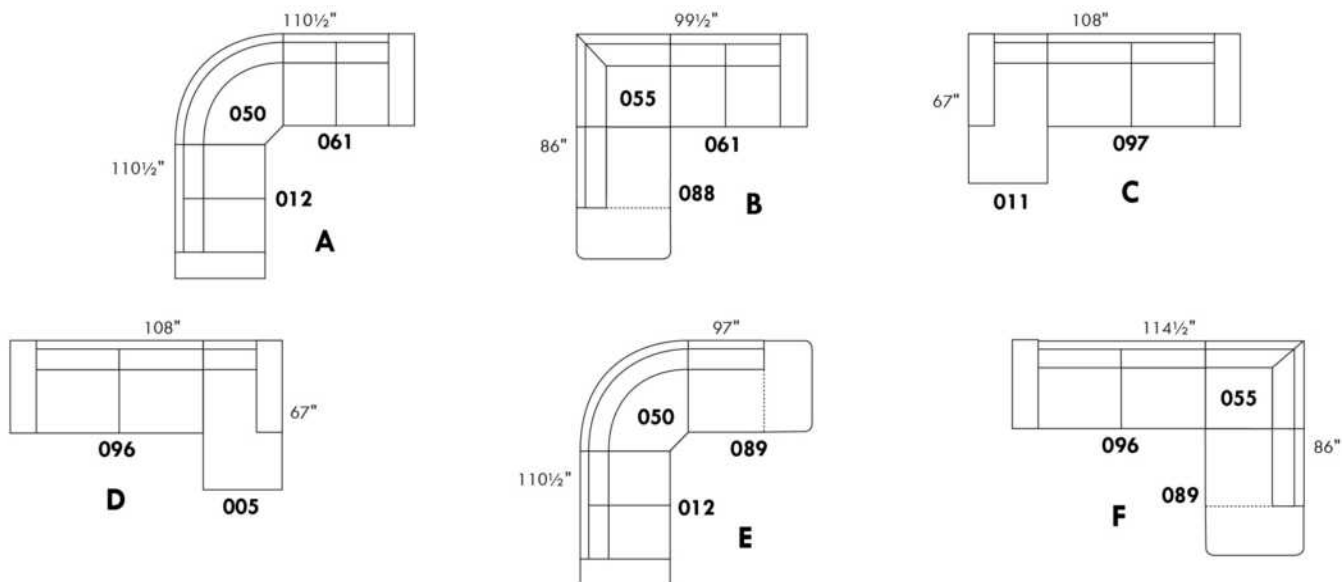

CONFIGURATIONS