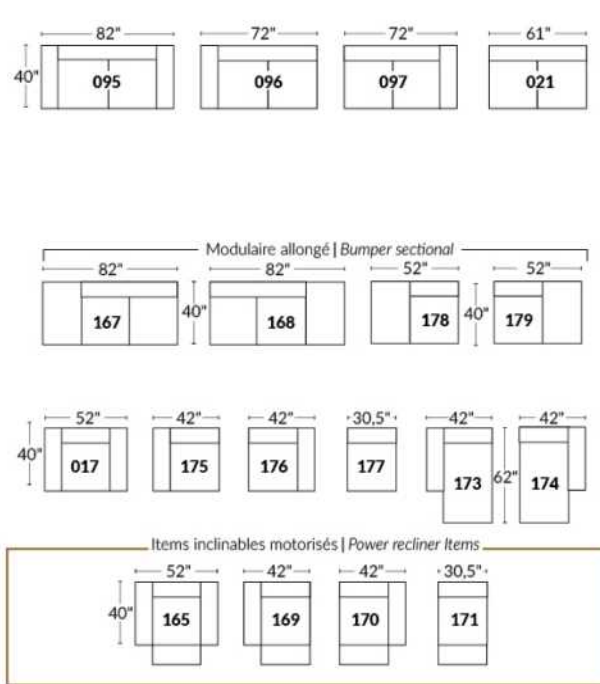

SIÈGE 30" DE LARGE | 30" SEAT WIDTH