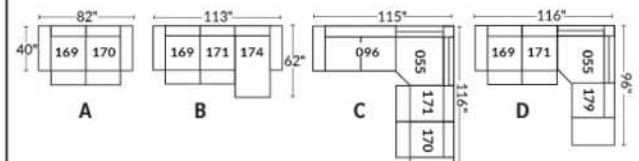

EXEMPLE 30" EXAMPLE