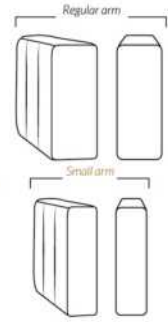

ARMS

Arm option
Regular arm Large or Small arm