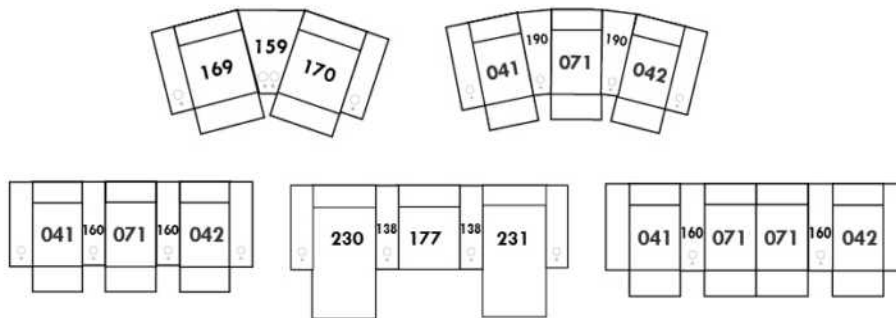

Each storage item has 2 USB ports and one electrical outlet inside the storage.

SUGGESTED CONFIGURATIONS

LEONARDO

FEATURES:

- Manual adjustable headrest on all items (2 on square corner & stationary on wedge).
- *Wall hugger power recliners with full footrest (manual n/a).
- Power recliner lounge chair (manual n/a) with power headrest in option. Wall clearance 8" & front 5".
- Seat cushions with shaped foam + 1" layer of memory foam on top; arm with memory foam.
- Stitching: Small thread in fabric & large flat thread in leather.
- *Excludes 043 & 163 chairs: Wall clearance 16"