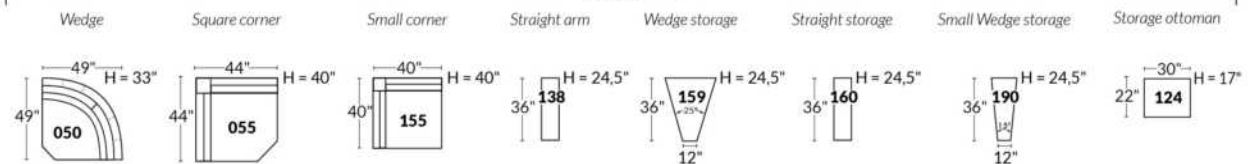

30" SEAT WIDTH

Others

PORTLAND

FEATURES:

- Manual adjustable headrest on all items (2 on square corner & stationary on wedge).
- *Wall hugger power recliners with full footrest (manual n/a).
- Power recliner lounge chair (manual n/a) with power headrest in option. Wall clearance 8" & front 5".
- Seat cushions with shaped foam + 1" layer of memory foam on top; arm with memory foam.
- Stitching: Small thread in fabric & large flat thread in leather.
- *Excludes 043 & 163 chairs: Wall clearance 16"