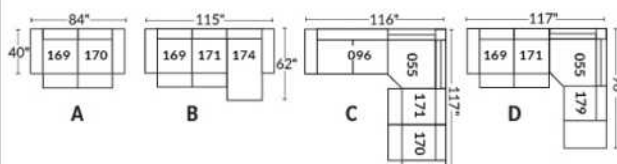

EXEMPLE 30" EXAMPLE