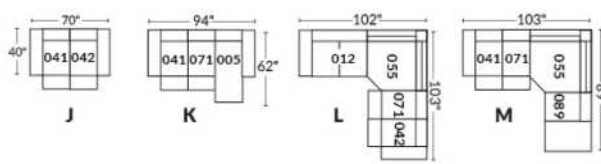

EXEMPLE 23" EXAMPLE