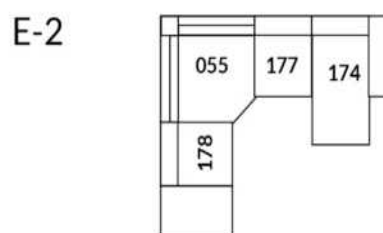

30" Seat Width | Siège 30" de large

Home Theatre CONFIGURATIONS Cinéma maison

23" Seat Width | Siège 23" de large

Home Theatre CONFIGURATIONS Cinéma maison

OPTIMA Collection

Jaymar 

Proudly designed and made in Canada