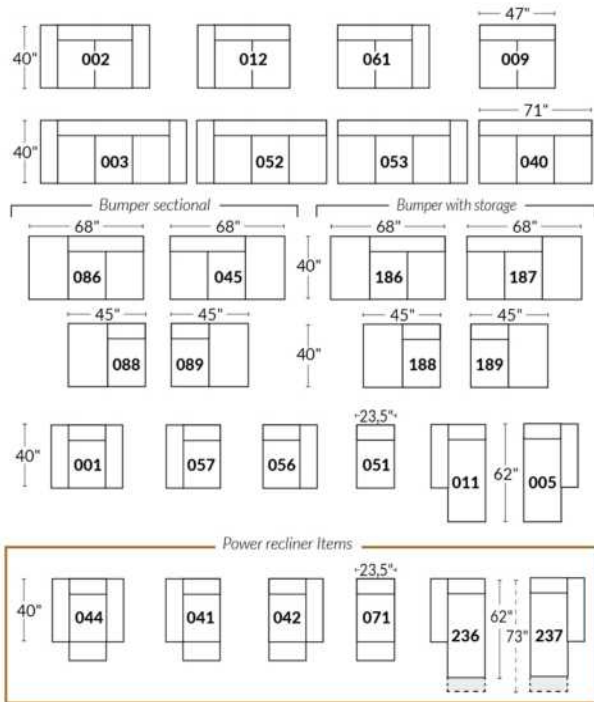

30" SEAT WIDTH

Others

PORTLAND

FEATURES:

- Manual adjustable headrest on all items (2 on square corner & stationary on wedge).
- *Wall hugger power recliners with full footrest (manual n/a).
- Power recliner lounge chair (manual n/a) with power headrest in option. Wall clearance 8" & front 5".
- Seat cushions with shaped foam + 1" layer of memory foam on top; arm with memory foam.
- Stitching: Small thread in fabric & large flat thread in leather.
- *Excludes 043 & 163 chairs: Wall clearance 16"