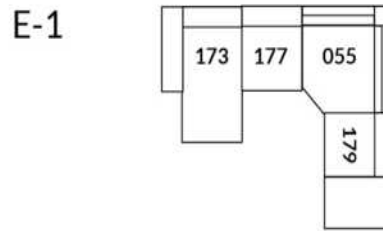

30" Seat Width | Siège 30" de large

Home Theatre CONFIGURATIONS Cinéma maison

23" Seat Width | Siège 23" de large

Home Theatre CONFIGURATIONS Cinéma maison

OPTIMA Collection

Jaymar 

Proudly designed and made in Canada