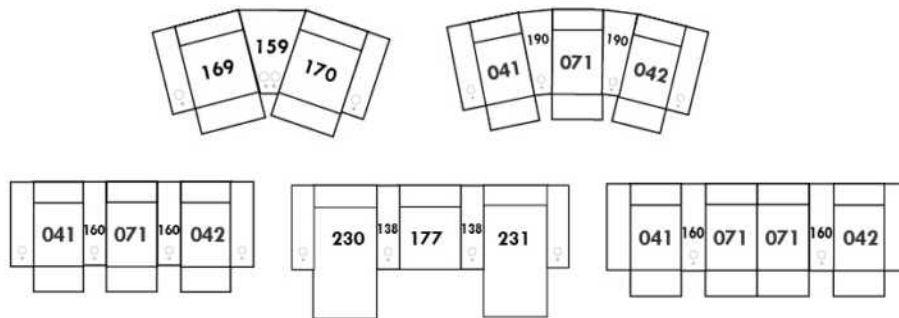

Each storage item has 2 USB ports and one electrical outlet inside the storage.

SUGGESTED CONFIGURATIONS

MONTEREY

- Manual adjustable headrest on all items (2 on square corner & stationary on wedge).
- *Wall hugger power recliners with full footrest (manual n/a).
- Power recliner lounge chair (manual n/a) with power headrest in option. Wall clearance 8" & front 5".
- Seat cushions with shaped foam + 1" layer of memory foam on top; arm with memory foam.
- Stitching: Small thread in fabric & large flat thread in leather.