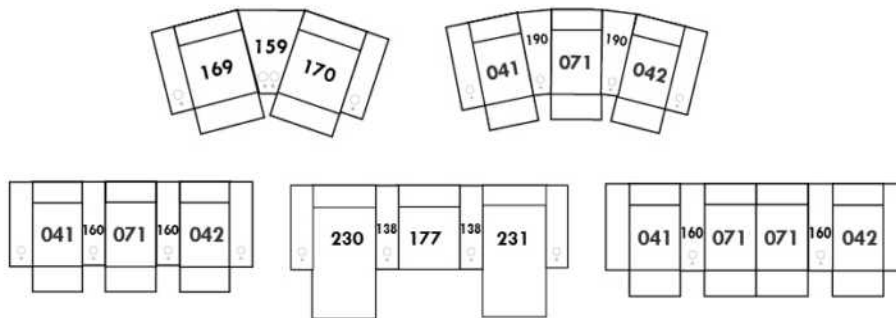

Each storage item has 2 USB ports and one electrical outlet inside the storage.

SUGGESTED CONFIGURATIONS

VALENCE

FEATURES:

- Manual adjustable headrest on all items (2 on square corner & stationary on wedge).
- *Wall hugger power recliners with full footrest (manual n/a).
- Power recliner lounge chair (manual n/a) with power headrest in option. Wall clearance 8" & front 5".
- Seat cushions with shaped foam + 1" layer of memory foam on top.
- Stitching: Small thread in fabric & large flat thread in leather.
- *Excludes 043 & 163 chairs: Wall clearance 16"