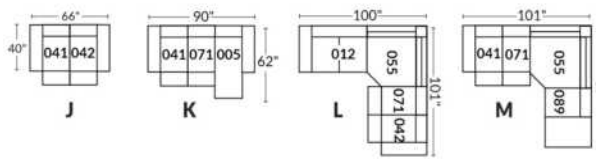

EXEMPLE 23" EXAMPLE