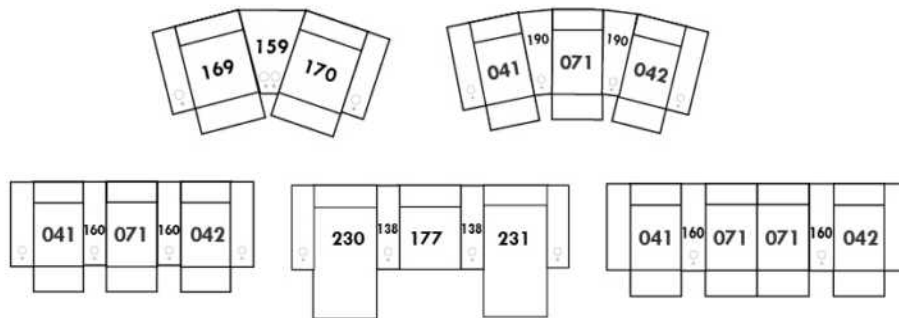

Each storage item has 2 USB ports and one electrical outlet inside the storage.

SUGGESTED CONFIGURATIONS

SORRENTO

FEATURES:

- Manual adjustable headrest on all items (2 on square corner & stationary on wedge).
- *Wall hugger power recliners with full footrest (manual n/a).
- Power recliner lounge chair (manual n/a) with power headrest in option. Wall clearance 8" & front 5".
- Seat cushions with shaped foam + 1" layer of memory foam on top; arm with memory foam.
- Stitching: Small thread in fabric & large flat thread in leather.
- *Excludes 043 & 163 chairs: Wall clearance 16"