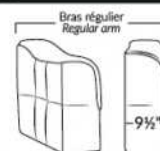

BRAS | ARMS

Option de bras:
Bras Régulier Large 9,5" ou Petit bras 6"