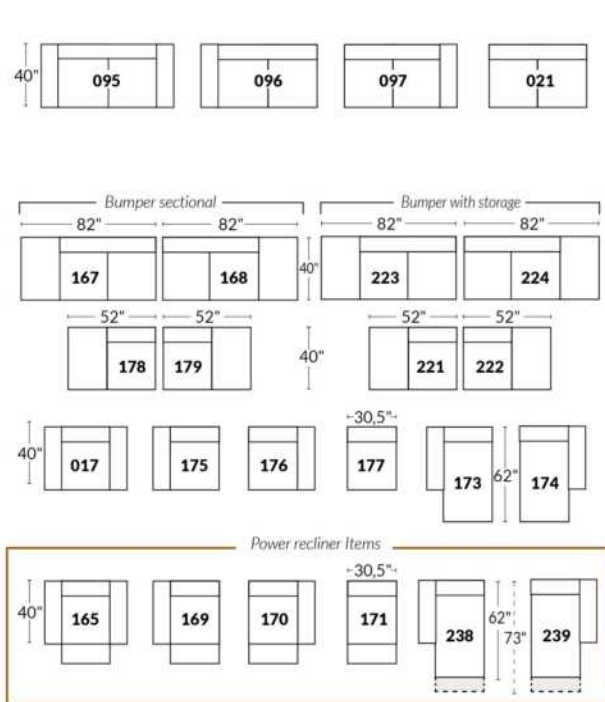

30" SEAT WIDTH

Others

PORTLAND

FEATURES:

- Manual adjustable headrest on all items (2 on square corner & stationary on wedge).
- *Wall hugger power recliners with full footrest (manual n/a).
- Power recliner lounge chair (manual n/a) with power headrest in option. Wall clearance 8" & front 5".
- Seat cushions with shaped foam + 1" layer of memory foam on top; arm with memory foam.
- Stitching: Small thread in fabric & large flat thread in leather.
- *Excludes 043 & 163 chairs: Wall clearance 16"