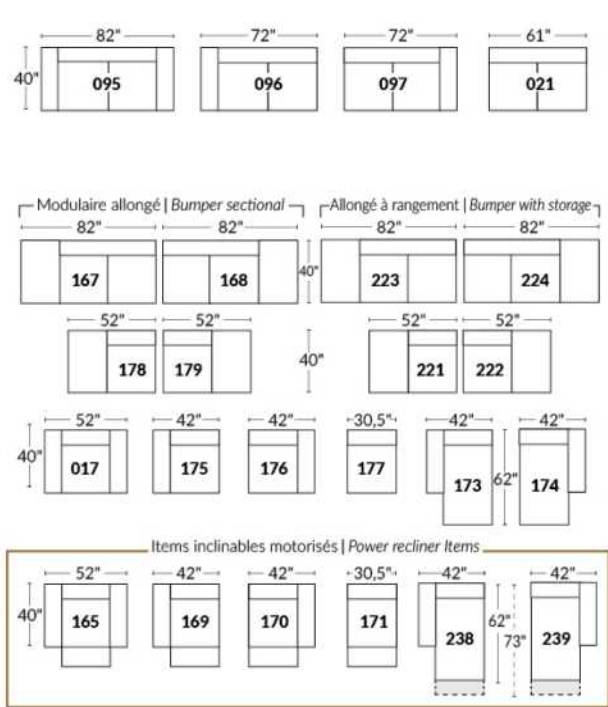

SIÈGE 30" DE LARGE | 30" SEAT WIDTH