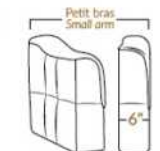

Arm option
Regular arm Large 9.5" or Small arm 6"