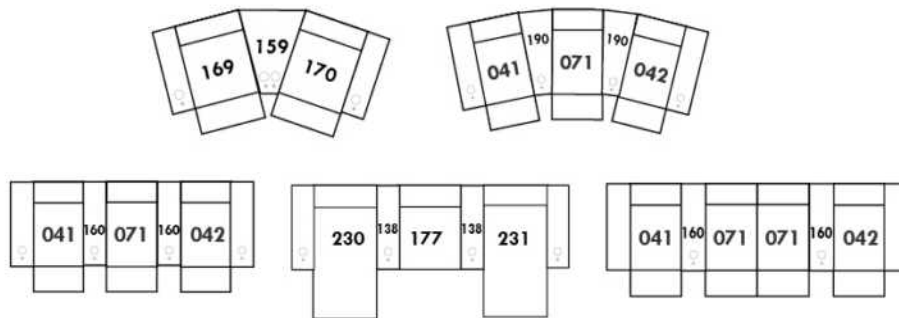

Each storage item has 2 USB ports and one electrical outlet inside the storage.

SUGGESTED CONFIGURATIONS

HAMBOURG

- Manual adjustable headrest on all items (2 on square corner & stationary on wedge).
- *Wall hugger power recliners with full footrest (manual n/a).
- Power recliner lounge chair (manual n/a) with power headrest in option. Wall clearance 8" & front 5".
- Seat cushions with shaped foam + 1" layer of memory foam on top; arm with memory foam.
- Stitching: Small thread in fabric & large flat thread in leather.