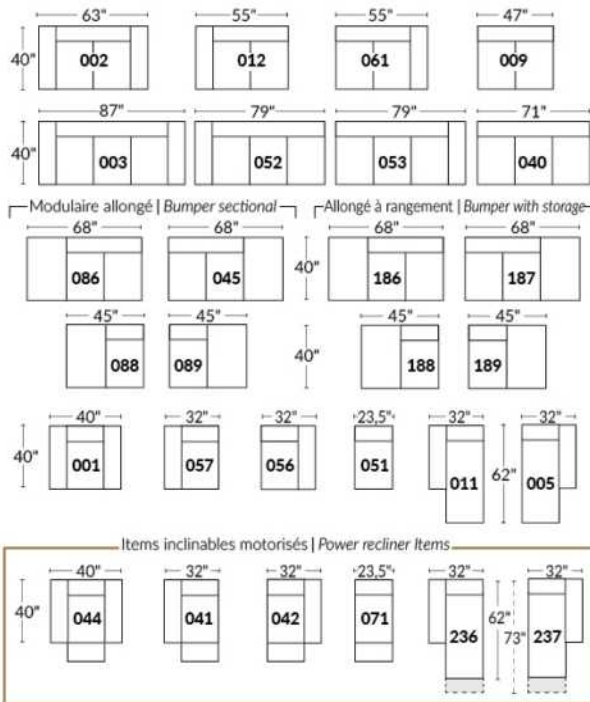

SIÈGE 23" DE LARGE | 23" SEAT WIDTH