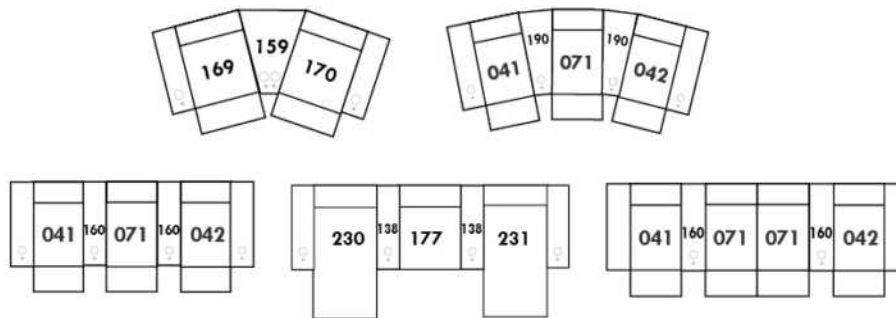

Each storage item has 2 USB ports and one electrical outlet inside the storage.

SUGGESTED CONFIGURATIONS

ROTTERDAM

- Manual adjustable headrest on all items (2 on square corner & stationary on wedge).
- *Wall hugger power recliners with full footrest (manual n/a).
- Power recliner lounge chair (manual n/a) with power headrest in option. Wall clearance 8" & front 5".
- Seat cushions with shaped foam + 1" layer of memory foam on top; arm with memory foam.
- Stitching: Small thread in fabric & large flat thread in leather.