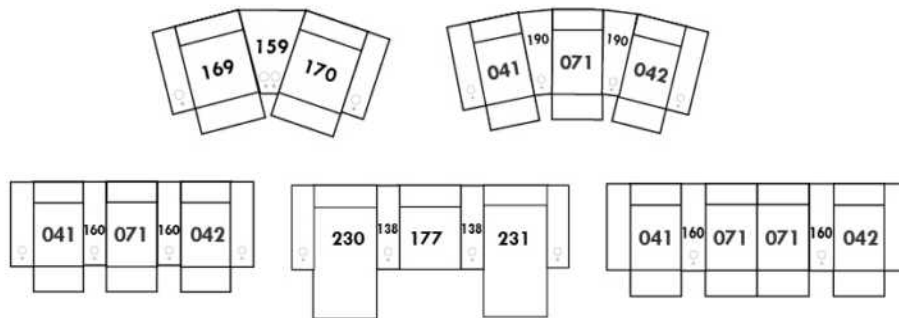

Each storage item has 2 USB ports and one electrical outlet inside the storage.

SUGGESTED CONFIGURATIONS

MANHATTAN

FEATURES:

- Manual adjustable headrest on all items (stationary on wedge).
- *Wall hugger power recliners with full footrest (manual n/a).
- Power recliner lounge chair (manual n/a) with power headrest in option. Wall clearance 8" & front 5".
- Seat cushions with shaped foam + 1" layer of memory foam on top; arm with memory foam.
- Stitching: Small thread in fabric & large flat thread in leather.
- *Excludes 043 & 163 chairs: Wall clearance 16"