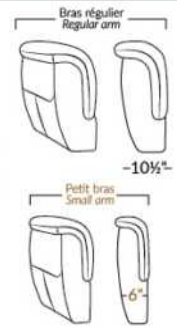

BRAS | ARMS

Option de bras:
Bras Régulier Large 10,5" ou Petit bras 6"

Arm option
Regular arm Large 10.5" or Small arm 6"

Contrôle de l'inclinaison situé à l'extérieur du bras
Recliner control located on the outside of the arm.