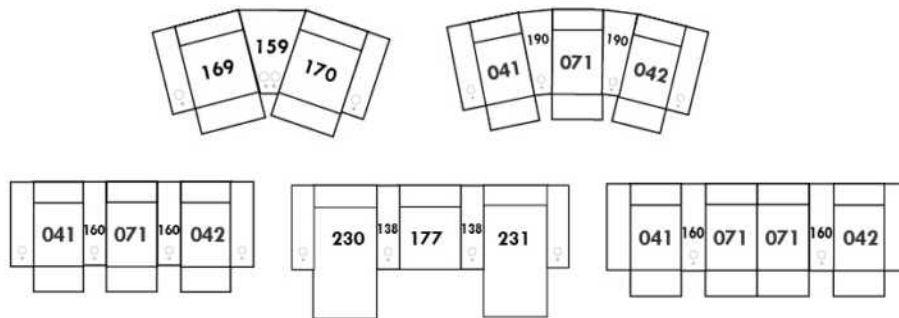

Each storage item has 2 USB ports and one electrical outlet inside the storage.

SUGGESTED CONFIGURATIONS

CHAMONIX

FEATURES:

- Manual adjustable headrest on all items (stationary on wedge).
- *Wall hugger power recliners with full footrest (manual n/a).
- Power recliner lounge chair (manual n/a) with power headrest in option. Wall clearance 8" & front 5".
- Seat cushions with shaped foam + 1" layer of memory foam on top; arm with memory foam.
- Stitching: Small thread in fabric & large flat thread in leather.
- *Excludes 043 & 163 chairs: Wall clearance 16"