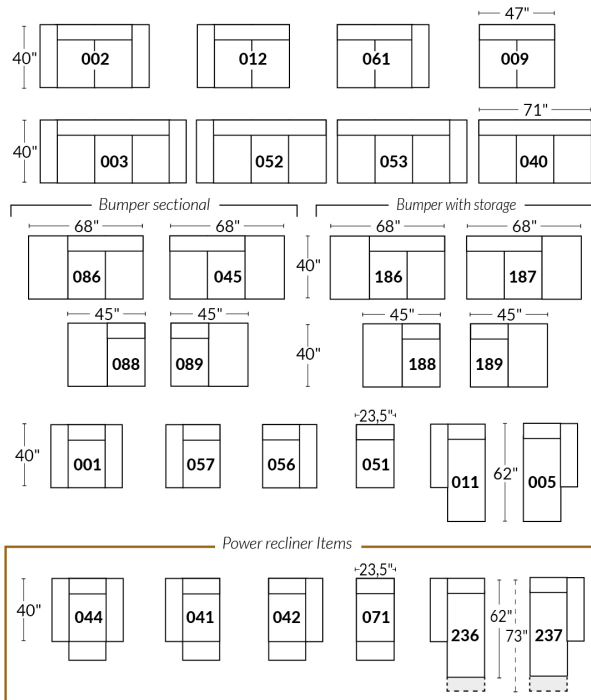

## SPECIFICATIONS

Headrest up    Headrest down    Fully reclined

- Ⓐ 40" Total Height
- Ⓑ 33" Height headrest down
- Ⓒ 24" Arm Height
- Ⓓ 19,5" Seat height
- Ⓔ 65" Depth fully reclined
- Ⓕ 20"ou/ or 22" Seat depth
- Ⓖ 37,5" Depth with headrest up

## SWIVEL ROCKING MOTION CHAIR

16" Wall clearance  
42" Height  
6" Arms width  
Wood base option

## 23" SEAT WIDTH

## 30" SEAT WIDTH