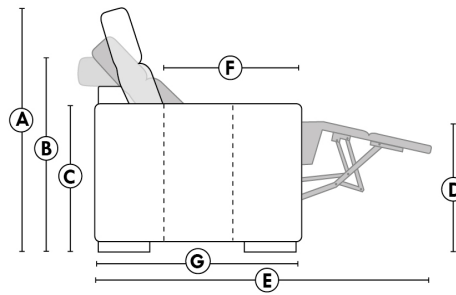

## Home Theatre CONFIGURATIONS Cinéma maison

## SPECIFICATIONS

Headrest up    Headrest down    Fully reclined

- Ⓐ 40" Total Height
- Ⓑ 33" Height headrest down
- Ⓒ 24" Arm Height
- Ⓓ 19,5" Seat height
- Ⓔ 65" Depth fully reclined
- Ⓕ 20"ou/ or 22" Seat depth
- Ⓖ 37,5" Depth with headrest up