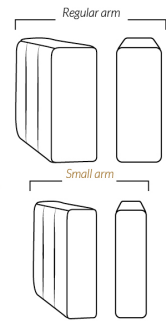

ARMS

Arm option
Regular arm Large or Small arm