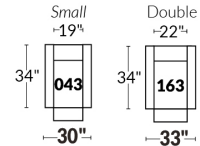

## SPECIFICATIONS

Headrest up    Headrest down    Fully reclined

- Ⓐ 40" Total Height
- Ⓑ 33" Height headrest down
- Ⓒ 24" Arm Height
- Ⓓ 19,5" Seat height
- Ⓔ 65" Depth fully reclined
- Ⓕ 20"ou/ or 22" Seat depth
- Ⓖ 37,5" Depth with headrest up

## SWIVEL ROCKING MOTION CHAIR

16" Wall clearance  
42" Height  
6" Arms width  
Wood base option

## 23" SEAT WIDTH