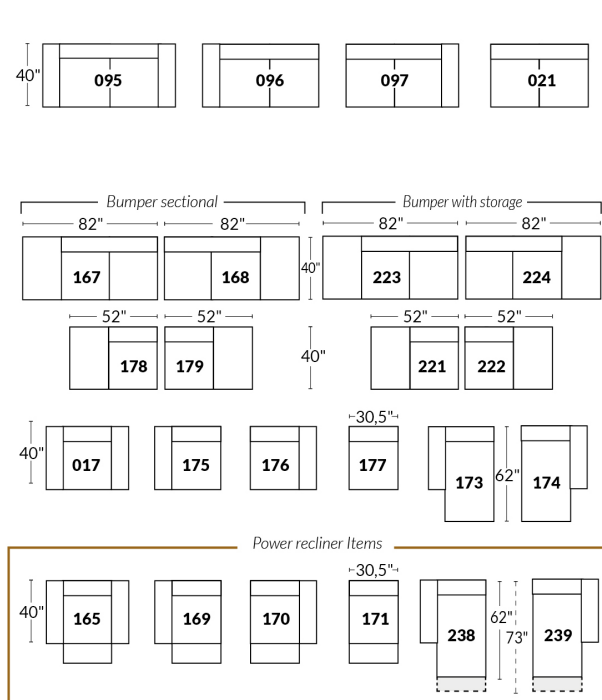

## SPECIFICATIONS

Headrest up    Headrest down    Fully reclined

- Ⓐ 40" Total Height
- Ⓑ 33" Height headrest down
- Ⓒ 24" Arm Height
- Ⓓ 19,5" Seat height
- Ⓔ 65" Depth fully reclined
- Ⓕ 20"ou/ or 22" Seat depth
- Ⓖ 37,5" Depth with headrest up

## SWIVEL ROCKING MOTION CHAIR

16" Wall clearance  
42" Height  
6" Arms width  
Wood base option

## 23" SEAT WIDTH

## 30" SEAT WIDTH