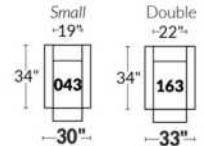

ARMS

Arm option
Regular arm Large or Small arm

Accessories option, available on certain Regular arms ONLY.

SWIVEL ROCKING MOTION CHAIR

16" Wall clearance
42" Height
6" Arms width
Wood base option

23" SEAT WIDTH