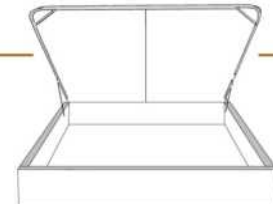

Avec rangement | With Storage
K 430 - Q 431