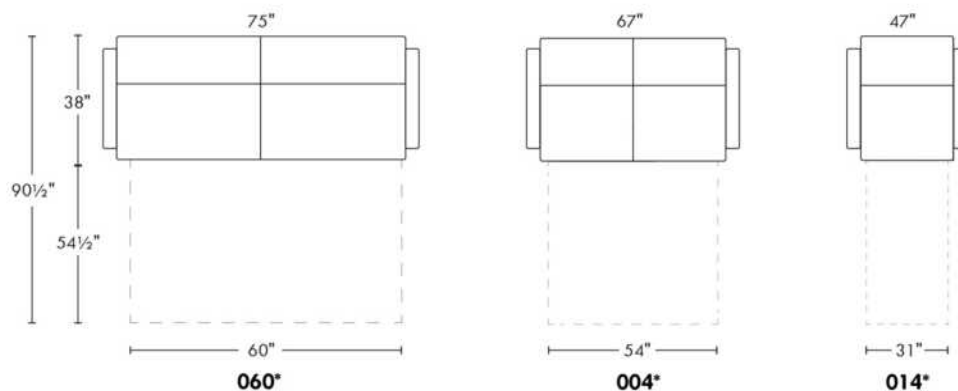

SCARSDALE

Hauteur complète 35" | Hauteur de siège 19" | Hauteur devant bras 27" | Profondeur d'assise 20"
Total Height 35" | Seat Height 19" | Arm Height 27" | Seat Depth 20"

www.jaymar.ca