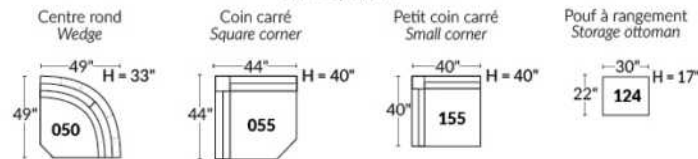

Autres | Others