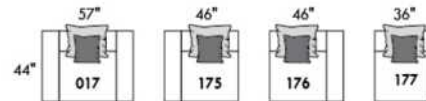

FASHION II

COUSSINS CARRÉS - DOS APPARENT
SQUARE CUSHIONS - VISIBLE BACK

833 26 x 7 x 19
834 16 x 6 x 16