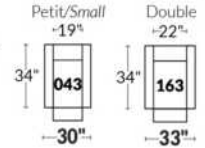

FAUTEUIL BERÇANT PIVOTANT INCLINABLE SWIVEL ROCKING MOTION CHAIR

Dégagement mural de 16" Wall clearance
Hauteur de 42" Height
Largeur de bras 6" Arms width
Option base de bois | Wood base option