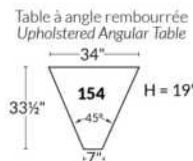

Autres | Others