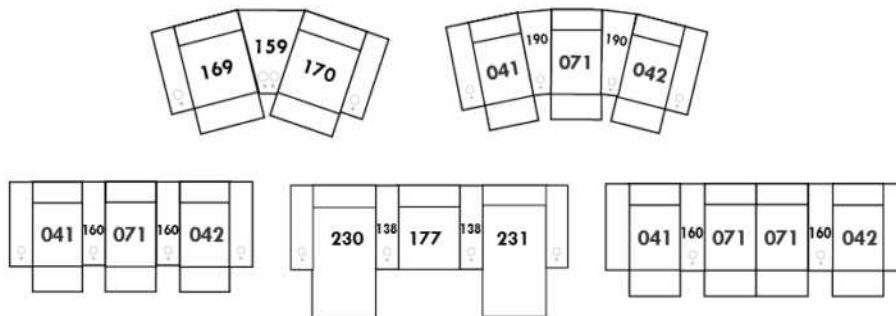

Each storage item has 2 USB ports and one electrical outlet inside the storage.

SUGGESTED CONFIGURATIONS

USA Price List

ARMANI

LEGS: Specify wood leg colour LG35; ottoman LG68.

COMBO: Cover #2 on back and seat.