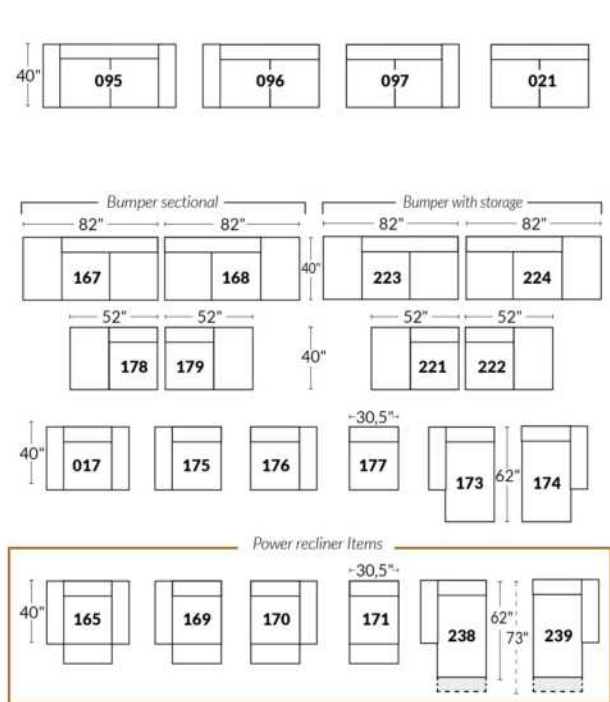

30" SEAT WIDTH