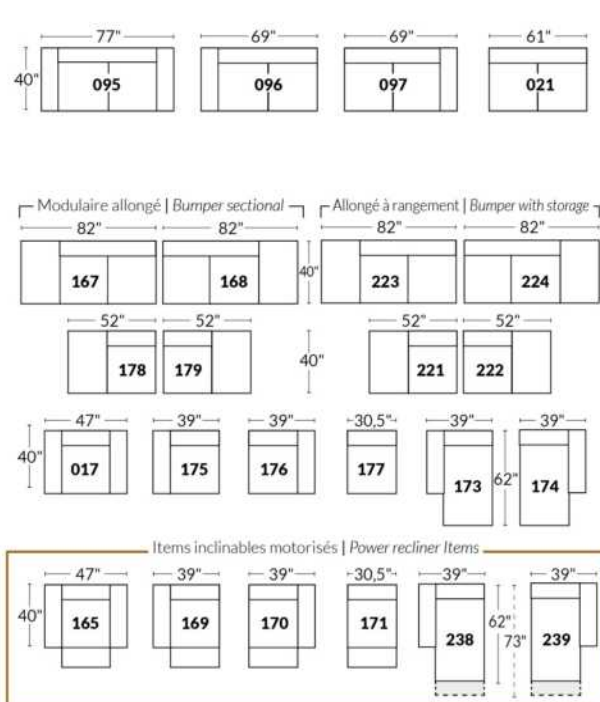

SIÈGE 30" DE LARGE | 30" SEAT WIDTH