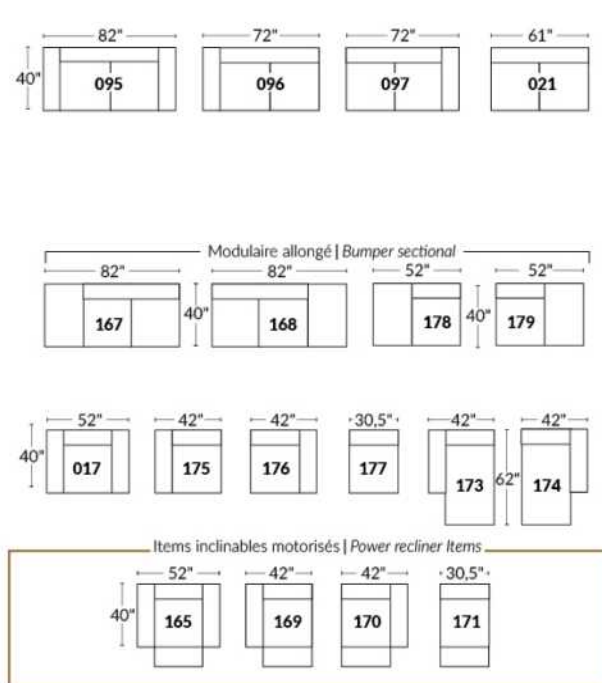

SIÈGE 30" DE LARGE | 30" SEAT WIDTH