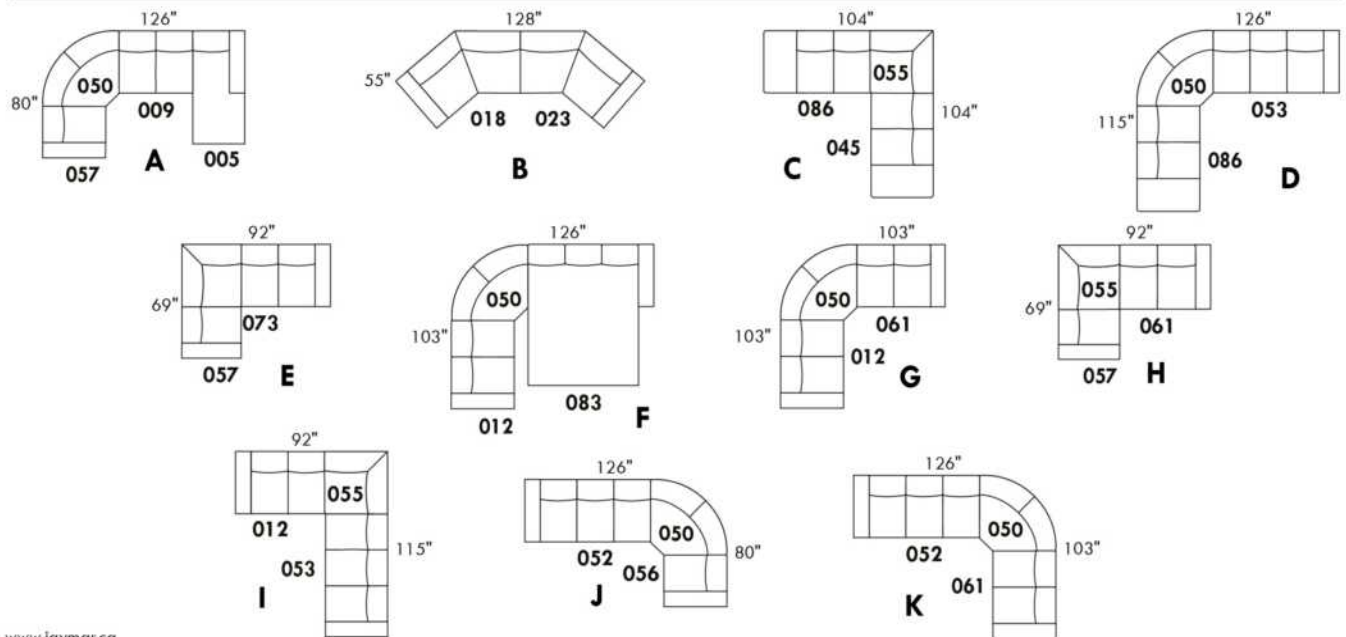

CONFIGURATIONS