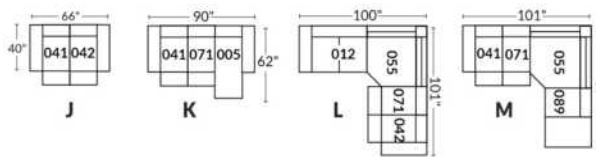

EXEMPLE 23" EXAMPLE