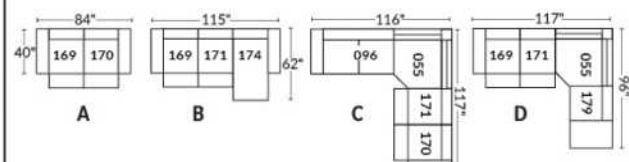

EXEMPLE 30" EXAMPLE