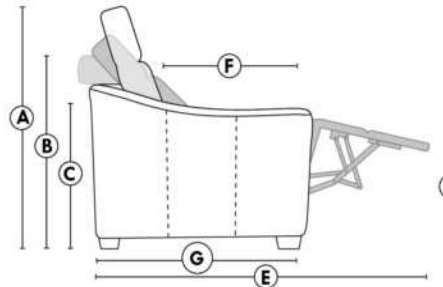

SPECIFICATIONS