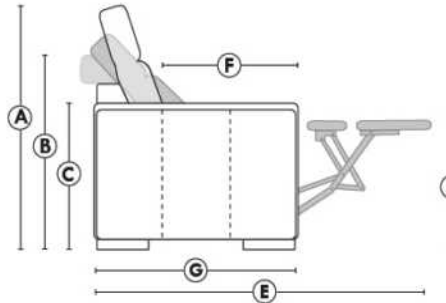

MAXIMA

LINEA 30 Collection

Conçu et fabriqué fièrement au Canada
Proudly designed and made in Canada

Our product is hand-made and minor variations can occur.

SPECIFICATIONS