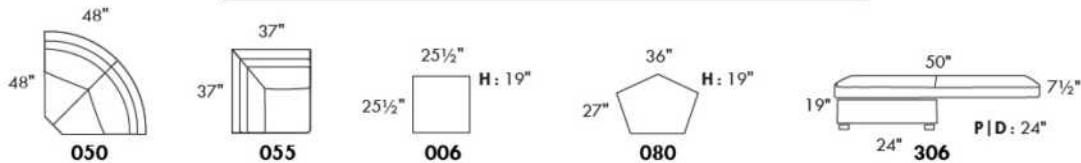

RIOPEL

Hauteur complète 35" | Hauteur de siège 19" | Hauteur devant bras 25" | Profondeur d'assise 21"/22"
Total Height 35" | Seat Height 19" | Arm Height 25" | Seat Depth 21"/22"

www.jaymar.ca