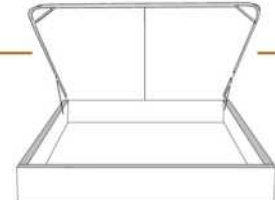

Avec rangement | With Storage
K 430 - Q 431