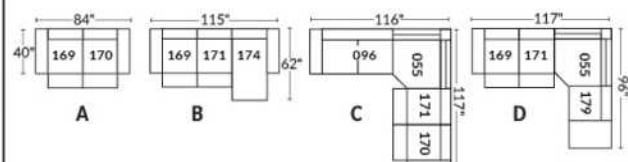

EXEMPLE 30" EXAMPLE