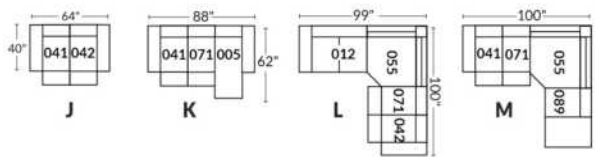

EXEMPLE 23" EXAMPLE