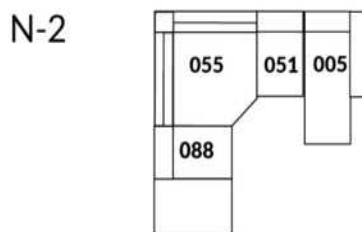

30" Seat Width | Siège 30" de large

Home Theatre CONFIGURATIONS Cinéma maison

23" Seat Width | Siège 23" de large

Home Theatre CONFIGURATIONS Cinéma maison

OPTIMA Collection

Jaymar 

Proudly designed and made in Canada