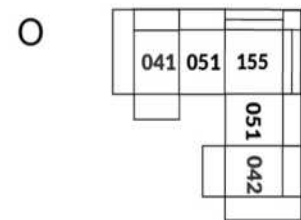

30" Seat Width | Siège 30" de large

Home Theatre CONFIGURATIONS Cinéma maison

23" Seat Width | Siège 23" de large

Home Theatre CONFIGURATIONS Cinéma maison

OPTIMA Collection

Jaymar 

Proudly designed and made in Canada