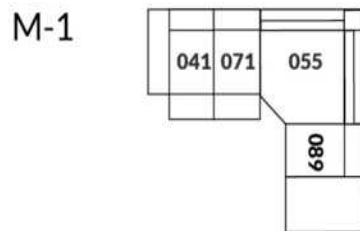

30" Seat Width | Siège 30" de large

Home Theatre CONFIGURATIONS Cinéma maison

23" Seat Width | Siège 23" de large

Home Theatre CONFIGURATIONS Cinéma maison

OPTIMA Collection

Jaymar 

Proudly designed and made in Canada