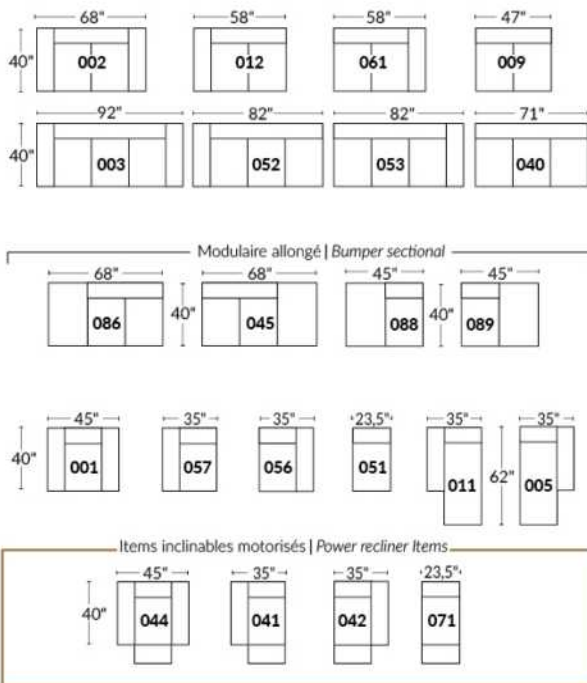

SIÈGE 23" DE LARGE | 23" SEAT WIDTH