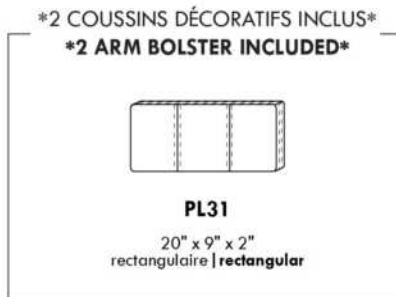

SCARSDALE

Hauteur complète 35" | Hauteur de siège 19" | Hauteur devant bras 27" | Profondeur d'assise 20"
Total Height 35" | Seat Height 19" | Arm Height 27" | Seat Depth 20"

www.jaymar.ca