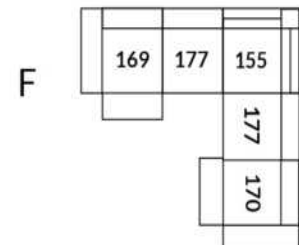

30" Seat Width | Siège 30" de large

Home Theatre CONFIGURATIONS Cinéma maison

23" Seat Width | Siège 23" de large

Home Theatre CONFIGURATIONS Cinéma maison

OPTIMA Collection

Jaymar 

Proudly designed and made in Canada