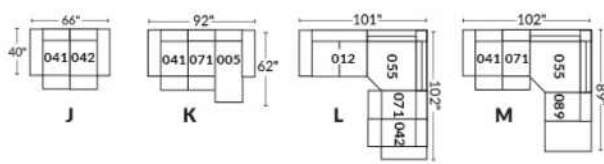

EXEMPLE 23" EXAMPLE