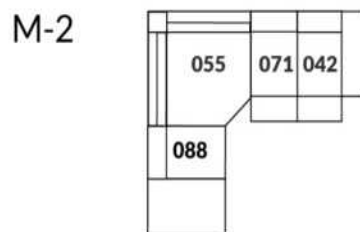

30" Seat Width | Siège 30" de large

Home Theatre CONFIGURATIONS Cinéma maison

23" Seat Width | Siège 23" de large

Home Theatre CONFIGURATIONS Cinéma maison

OPTIMA Collection

Jaymar 

Proudly designed and made in Canada