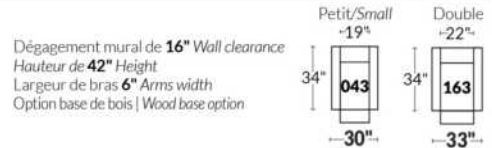

FAUTEUIL BERÇANT PIVOTANT INCLINABLE SWIVEL ROCKING MOTION CHAIR