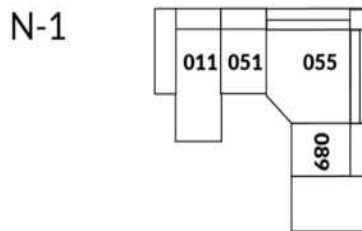

30" Seat Width | Siège 30" de large

Home Theatre CONFIGURATIONS Cinéma maison

23" Seat Width | Siège 23" de large

Home Theatre CONFIGURATIONS Cinéma maison

OPTIMA Collection

Jaymar 

Proudly designed and made in Canada