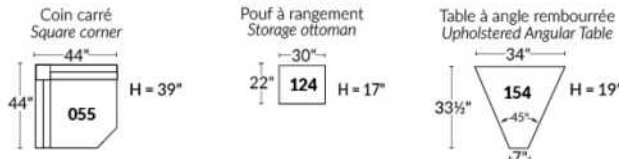

Autres | Others