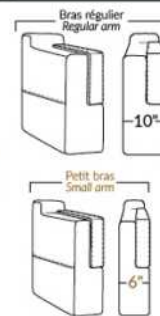

BRAS | ARMS

Option de bras:
Bras Régulier Large 10" ou Petit bras 6"

Arm option
Regular arm Large 10" or Small arm 6"

Contrôle de l'inclinaison situé à l'extérieur du bras
Recliner control located on the outside of the arm.