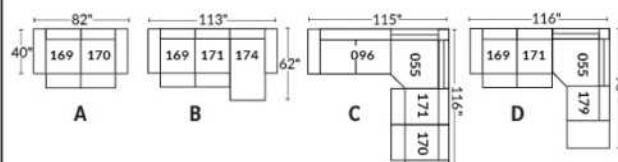

EXEMPLE 30" EXAMPLE