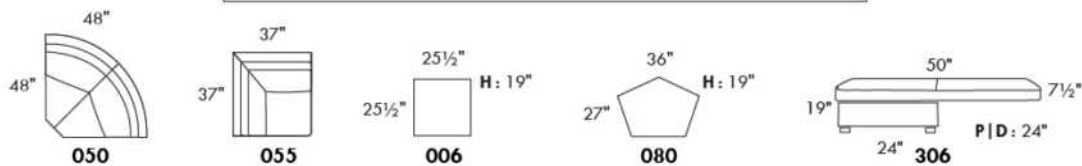

ODESSA

Hauteur complète 35" | Hauteur de siège 19" | Hauteur devant bras 25" | Profondeur d'assise 21"/22"
Total Height 35" | Seat Height 19" | Arm Height 25" | Seat Depth 21"/22"

www.jaymar.ca