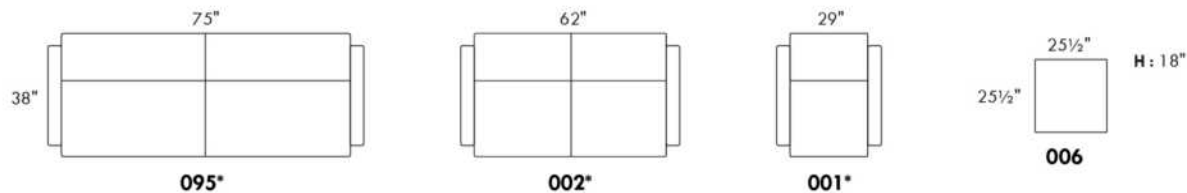

SCARSDALE

Hauteur complète 35" | Hauteur de siège 19" | Hauteur devant bras 27" | Profondeur d'assise 20"
Total Height 35" | Seat Height 19" | Arm Height 27" | Seat Depth 20"

www.jaymar.ca