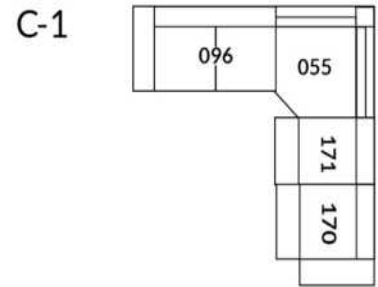

30" Seat Width | Siège 30" de large

Home Theatre CONFIGURATIONS Cinéma maison

23" Seat Width | Siège 23" de large

Home Theatre CONFIGURATIONS Cinéma maison

OPTIMA Collection

Jaymar 

Proudly designed and made in Canada