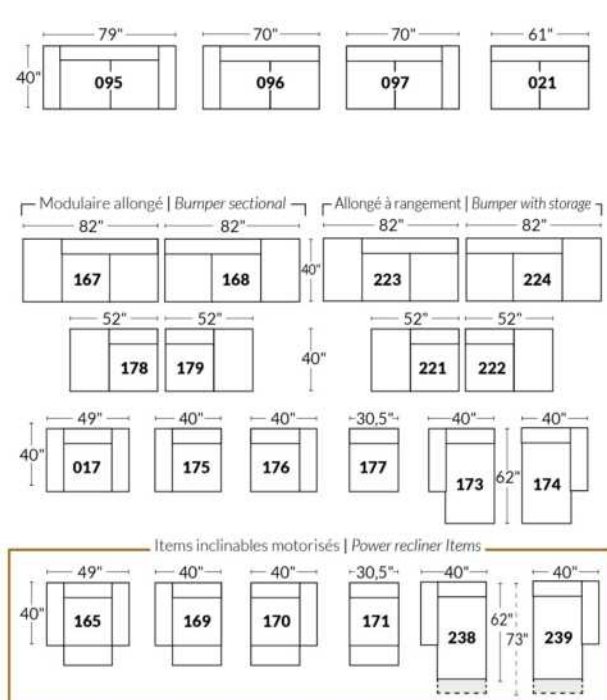

SIÈGE 30" DE LARGE | 30" SEAT WIDTH