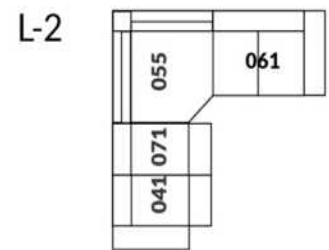

30" Seat Width | Siège 30" de large

Home Theatre CONFIGURATIONS Cinéma maison

23" Seat Width | Siège 23" de large

Home Theatre CONFIGURATIONS Cinéma maison

OPTIMA Collection

Jaymar 

Proudly designed and made in Canada