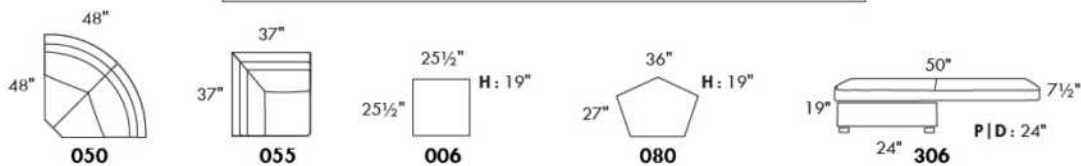

RIOPEL

Hauteur complète 35" | Hauteur de siège 19" | Hauteur devant bras 25" | Profondeur d'assise 21"/22"
Total Height 35" | Seat Height 19" | Arm Height 25" | Seat Depth 21"/22"

www.jaymar.ca