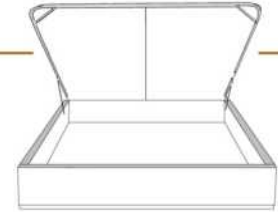

Avec rangement | With Storage
K 430 - Q 431