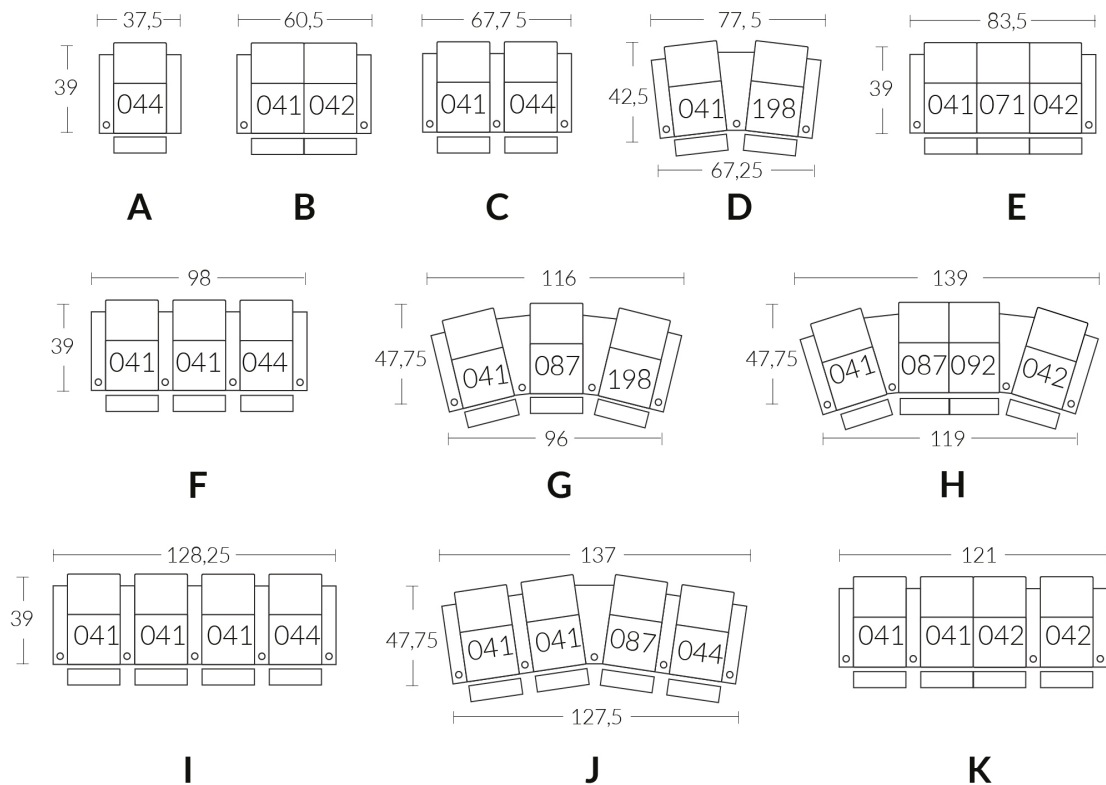

CONFIGURATIONS