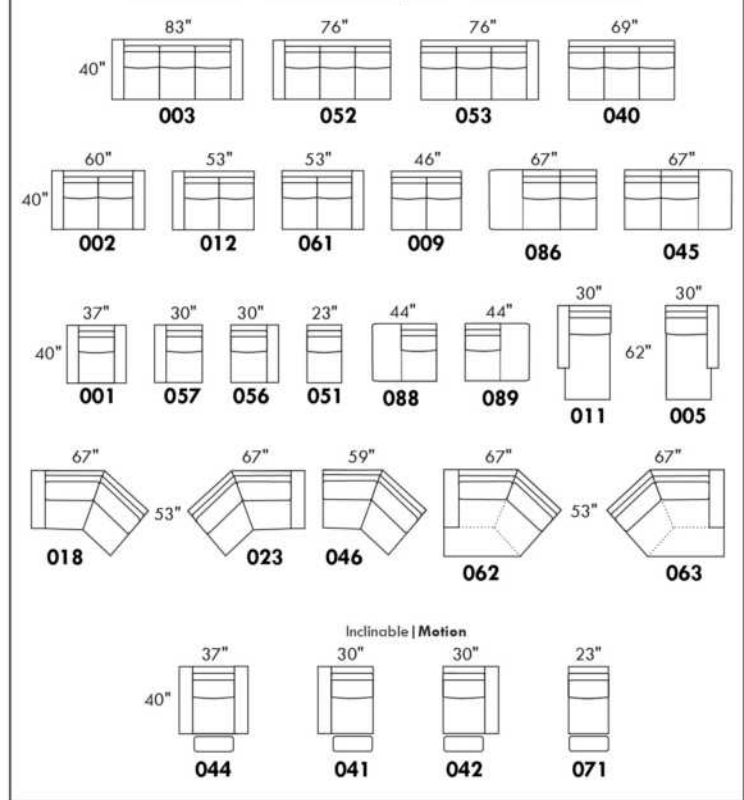

SIÈGE 23" DE LARGE | 23" SEAT WIDTH