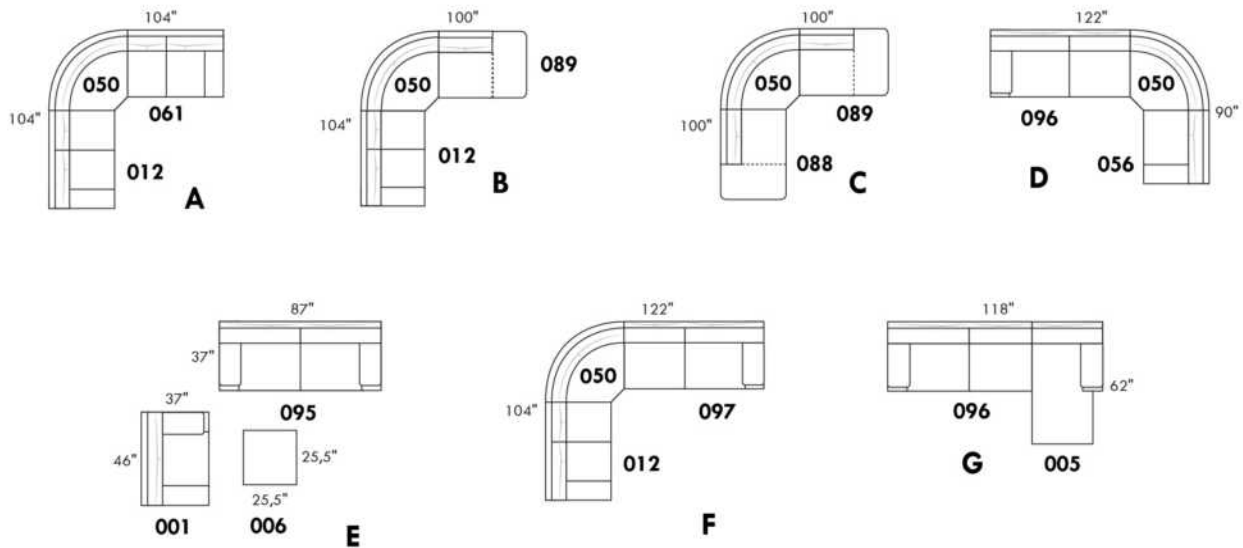

CONFIGURATIONS