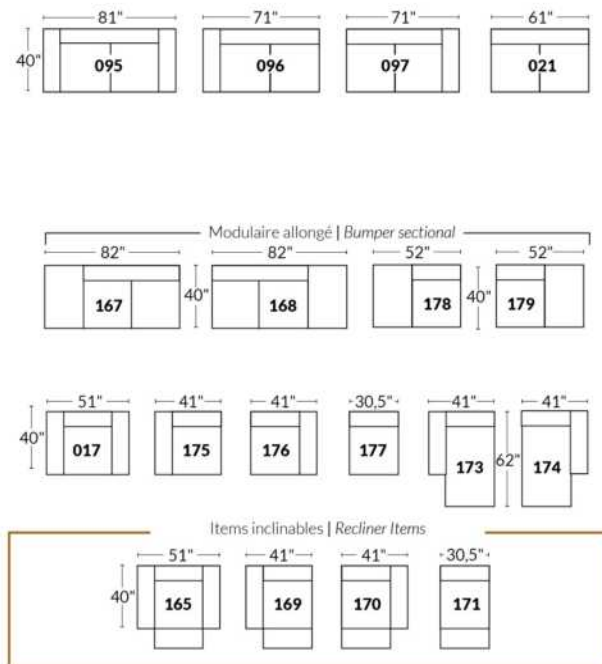

SIÈGE 30" DE LARGE | 30" SEAT WIDTH