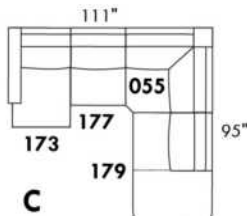

www.jaymar.ca
Toutes les dimensions indiquées sont au pouce près. Nos produits sont fabriqués à la main et des variations mineures peuvent survenir.
All dimensions indicated are to the nearest inch. Our product is hand-made and minor variations can occur.