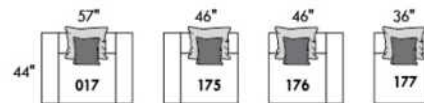

FASHION II

COUSSINS CARRÉS - DOS APPARENT
SQUARE CUSHIONS - VISBLE BACK

833 26 x 7 x 19
834 16 x 6 x 16