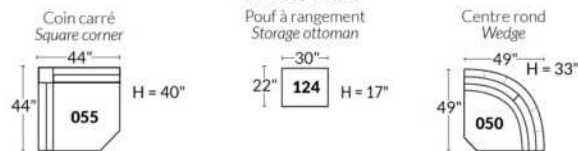

Autres | Others