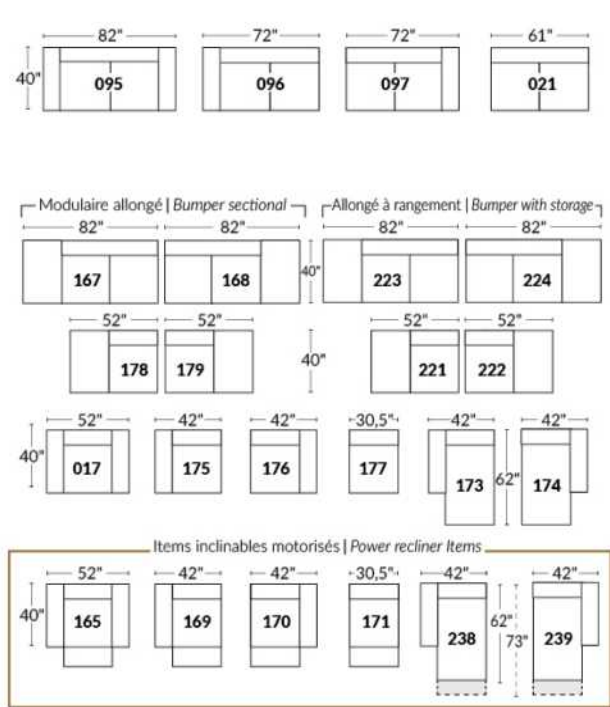

SIÈGE 30" DE LARGE | 30" SEAT WIDTH