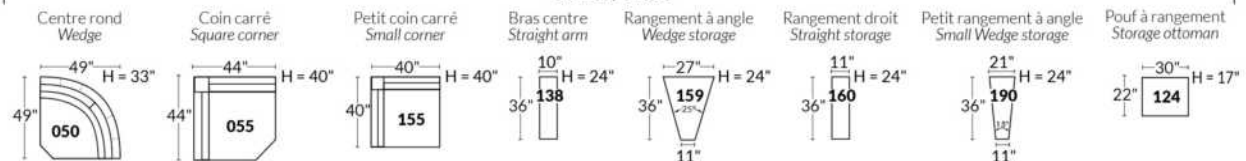

Autres | Others