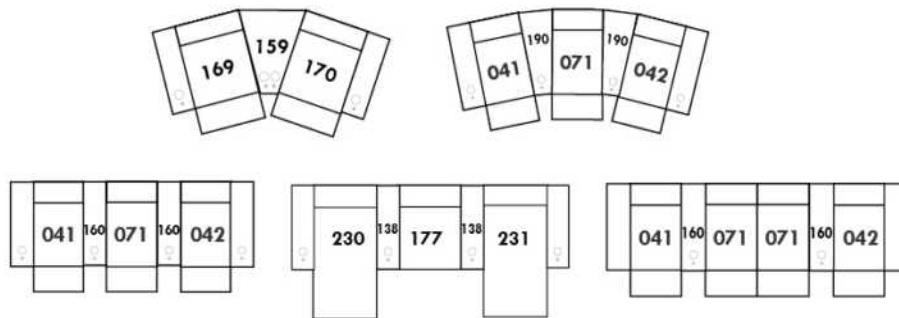

Each storage item has 2 USB ports and one electrical outlet inside the storage.

SUGGESTED CONFIGURATIONS

CDN Price List

PURE

FEATURES: Seat cushions contain feathers. Back cushions reversible.

LEGS: Specify colour of legs LG107.