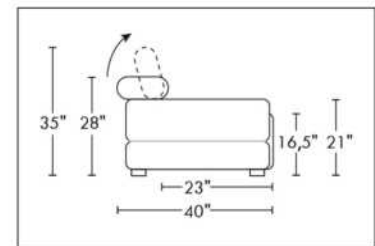

PARIS

Hauteur complète 28"/35" | Hauteur de siège 16½" | Hauteur devant bras 21" | Profondeur d'assise 23"
Total Height 28"/35" | Seat Height 16½" | Arm Height 21" | Seat Depth 23"