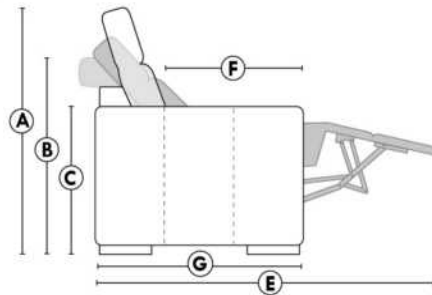

SPECIFICATIONS