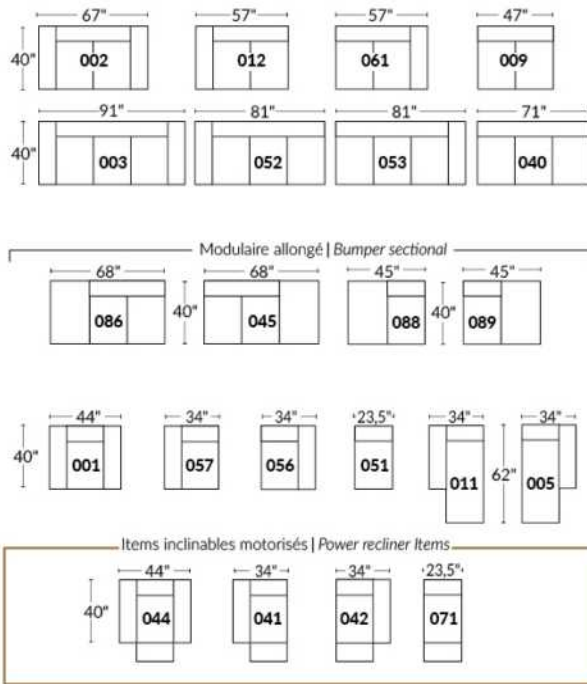

SIÈGE 23" DE LARGE | 23" SEAT WIDTH