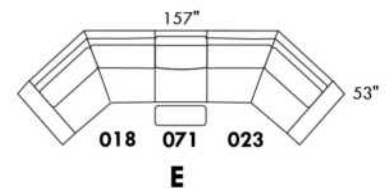

www.jaymar.ca
Toutes les dimensions indiquées sont au pouce près. Nos produits sont fabriqués à la main et des variations mineures peuvent survenir.
All dimensions indicated are to the nearest inch. Our product is hand-made and minor variations can occur.