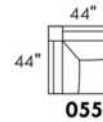

SIÈGE 23" DE LARGE | 23" SEAT WIDTH

CONFIGURATIONS