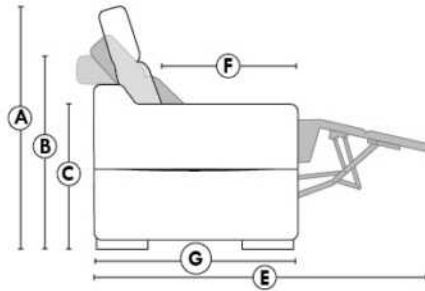

SPECIFICATIONS