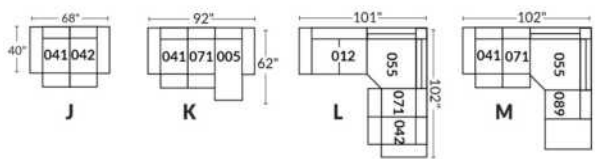

EXEMPLE 23" EXAMPLE