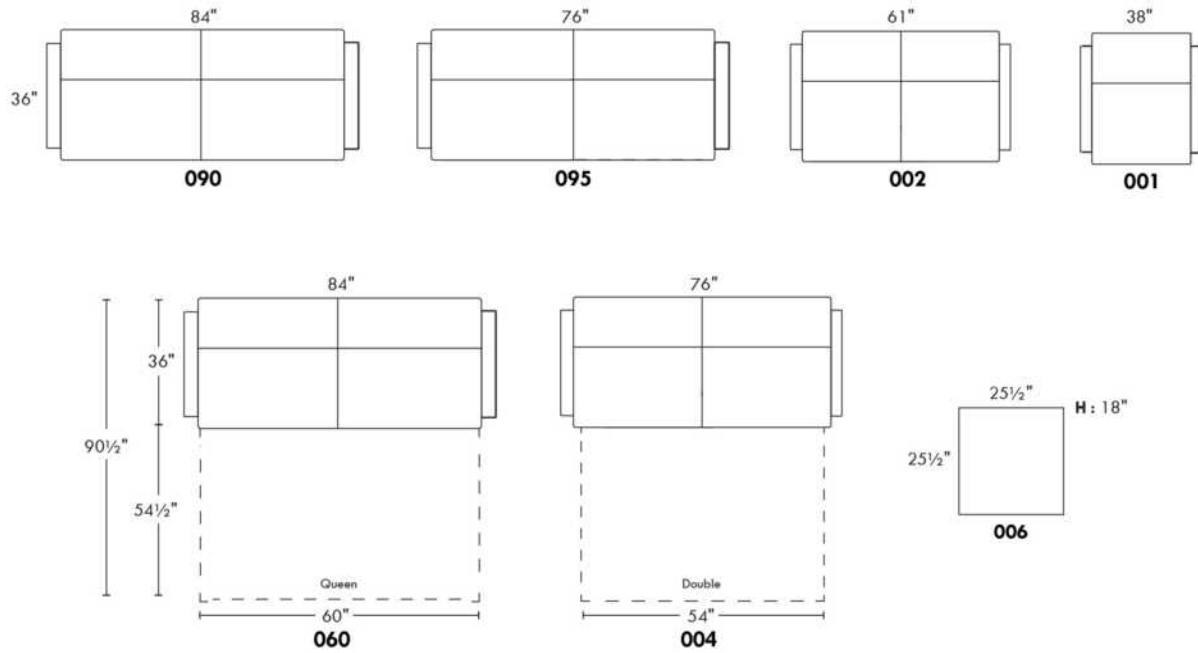

NEW YORK

Hauteur complète 33" | Hauteur de siège 17" | Hauteur devant bras 24" | Profondeur d'assise 21"
Total Height 33" | Seat Height 17" | Arm Height 24" | Seat Depth 21"

www.jaymar.ca