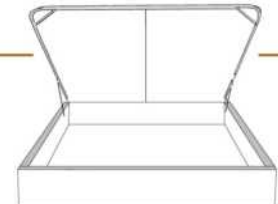

Avec rangement | With Storage
K 430 - Q 431