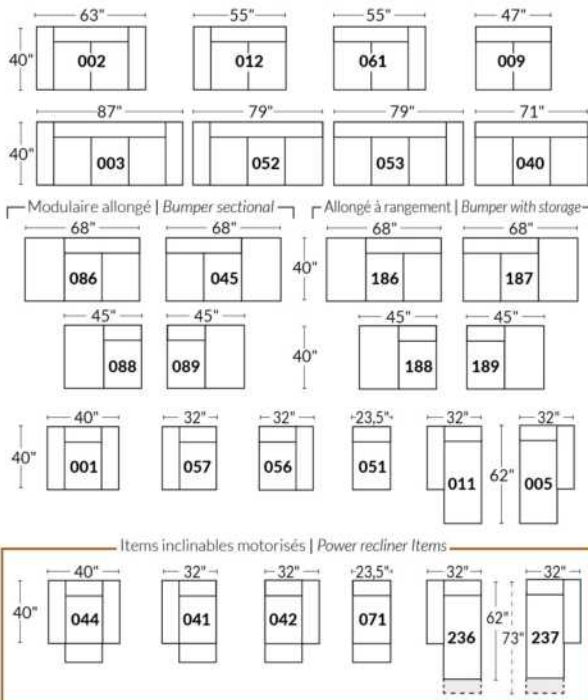

SIÈGE 23" DE LARGE | 23" SEAT WIDTH