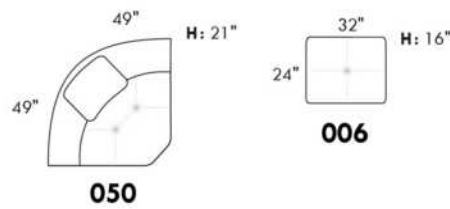

PARIS

Hauteur complète 28"/35" | Hauteur de siège 16½" | Hauteur devant bras 21" | Profondeur d'assise 23"
Total Height 28"/35" | Seat Height 16½" | Arm Height 21" | Seat Depth 23"