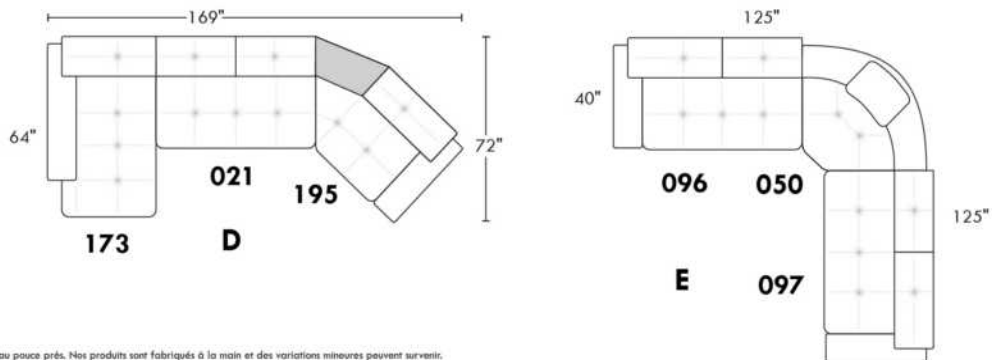

CONFIGURATIONS