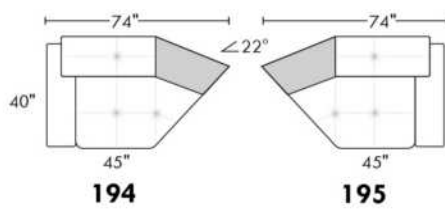

PARIS

Hauteur complète 28"/35" | Hauteur de siège 16½" | Hauteur devant bras 21" | Profondeur d'assise 23"
Total Height 28"/35" | Seat Height 16½" | Arm Height 21" | Seat Depth 23"