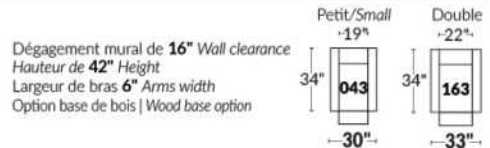

FAUTEUIL BERÇANT PIVOTANT INCLINABLE SWIVEL ROCKING MOTION CHAIR