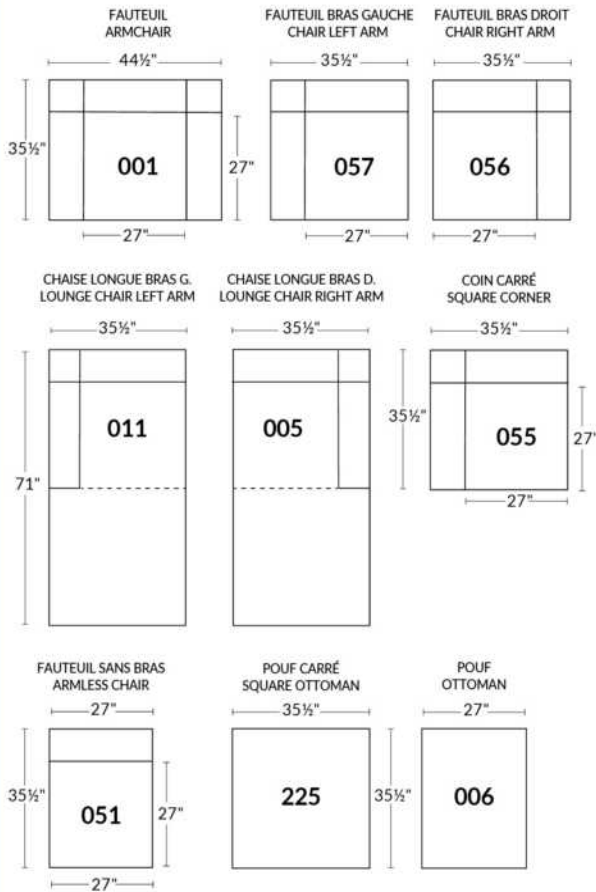

30" SIÈGES/SEAT

EXEMPLE CONFIGURATIONS EXAMPLE

ITEMS 27" & 30" NE SONT PAS COMPATIBLES - ARE NOT COMPATIBLE