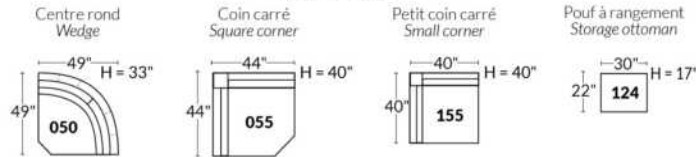

Autres | Others