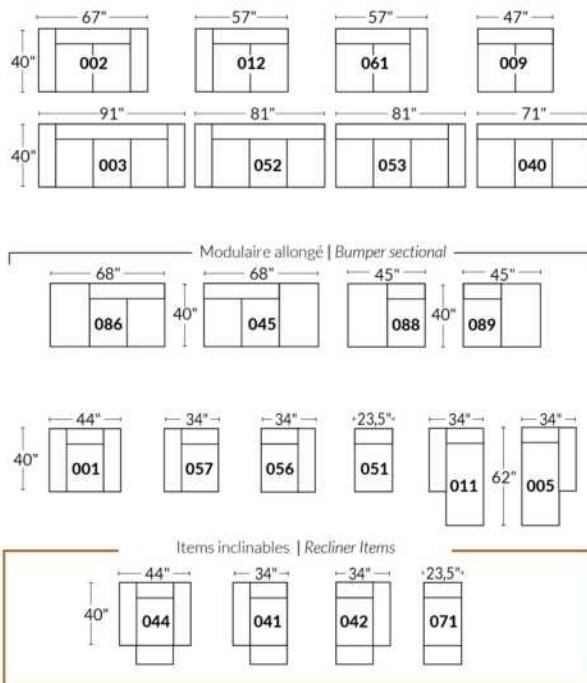

SIÈGE 23" DE LARGE | 23" SEAT WIDTH