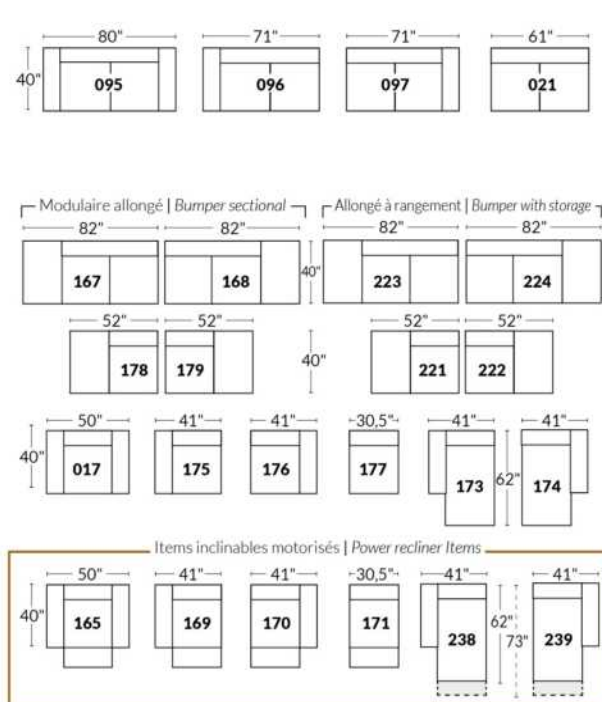

SIÈGE 30" DE LARGE | 30" SEAT WIDTH