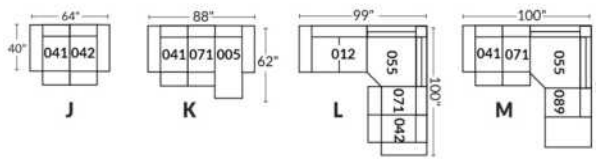

EXEMPLE 23" EXAMPLE