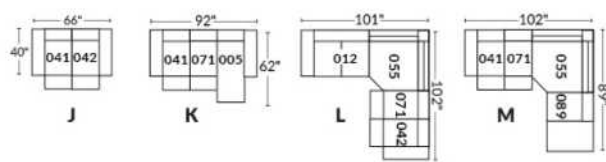

EXEMPLE 23" EXAMPLE