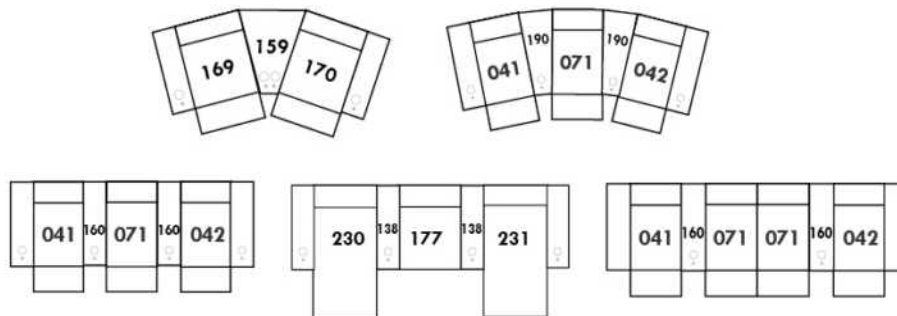

Each storage item has 2 USB ports and one electrical outlet inside the storage.

SUGGESTED CONFIGURATIONS

BUDAPEST

FEATURES:

- Manual adjustable headrest on all items (2 on square corner & stationary on wedge).
- *Wall hugger power recliners with full footrest (manual n/a).
- Power recliner lounge chair (manual n/a) with power headrest in option. Wall clearance 8" & front 5".
- Seat cushions with shaped foam + 1" layer of memory foam on top; arm with memory foam.
- Stitching: Small thread in fabric & large flat thread in leather.