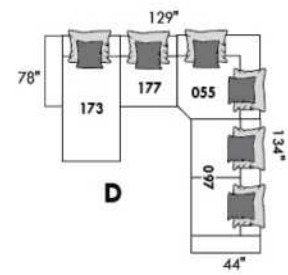

FASHION COLLECTION

FASHION I

COUSSINS PLEINE LARGEUR
FULL BACK CUSHIONS

831 34 x 7 x 19
832 24 x 6 x 10

FASHION II

COUSSINS CARRÉS - DOS APPARENT
SQUARE CUSHIONS - VISIBLE BACK

833 26 x 7 x 19
834 16 x 6 x 16

Mélanger & agencer!
Mix & Match!

Populaires | Popular CONFIGURATIONS