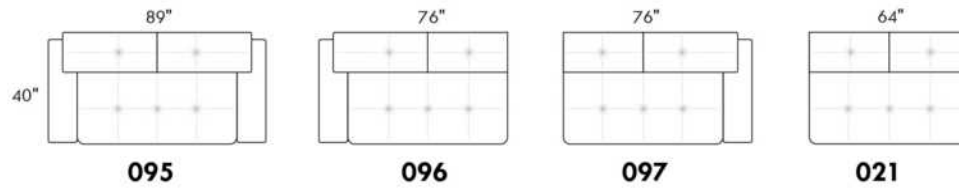

PARIS

Hauteur complète 28"/35" | Hauteur de siège 16½" | Hauteur devant bras 21" | Profondeur d'assise 23"
Total Height 28"/35" | Seat Height 16½" | Arm Height 21" | Seat Depth 23"