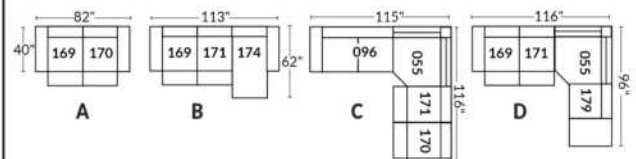

EXEMPLE 30" EXAMPLE