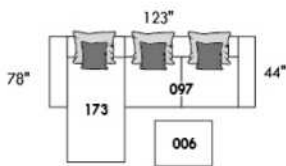

Mélanger & agencer!
 Mix & Match!

Populaires | Popular CONFIGURATIONS

LEONARDO

FEATURES:

- Manual adjustable headrest on all items (2 on square corner & stationary on wedge).
- *Wall hugger power recliners with full footrest (manual n/a).
- Power recliner lounge chair (manual n/a) with power headrest in option. Wall clearance 8" & front 5".
- Seat cushions with shaped foam + 1" layer of memory foam on top; arm with memory foam.
- Stitching: Small thread in fabric & large flat thread in leather.
- *Excludes 043 & 163 chairs: Wall clearance 16"