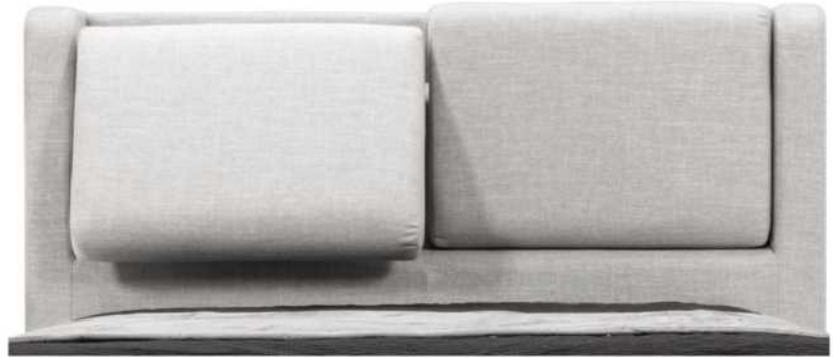

ZEN

Tête de lit sans oreilles | Headboard without wings

400 King - 401 Queen

Pour les dimensions des bases; Voir la liste de prix 99900
For the dimensions of the bed bases; See Price list 99900

4" Base contour LARGE | WIDE contour Base

DIMENSIONS
Lit grandeur complète
Complete bed size

Base: 12" Haut | Height

L x P/D x H

87" x 95" x 47"

69" x 95" x 47"

K
Q

*Avec pattes | *With Legs
K 410 - Q 411

Anti-poussière | No Dust
K 420 - Q 421