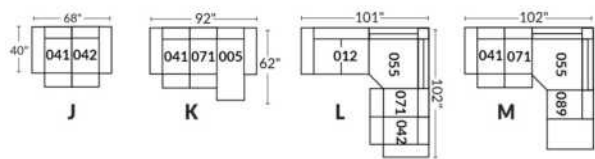

EXEMPLE 23" EXAMPLE