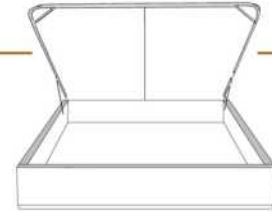

Avec rangement | With Storage
K 430 - Q 431