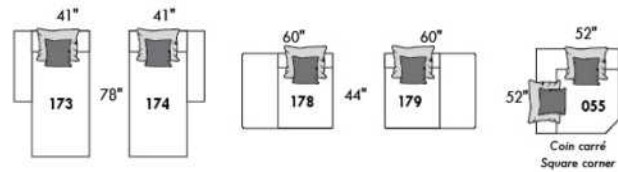

Mélanger & agencer!
 Mix & Match!

Populaires | Popular CONFIGURATIONS

LEONARDO

FEATURES:

- Manual adjustable headrest on all items (2 on square corner & stationary on wedge).
- *Wall hugger power recliners with full footrest (manual n/a).
- Power recliner lounge chair (manual n/a) with power headrest in option. Wall clearance 8" & front 5".
- Seat cushions with shaped foam + 1" layer of memory foam on top; arm with memory foam.
- Stitching: Small thread in fabric & large flat thread in leather.
- *Excludes 043 & 163 chairs: Wall clearance 16"