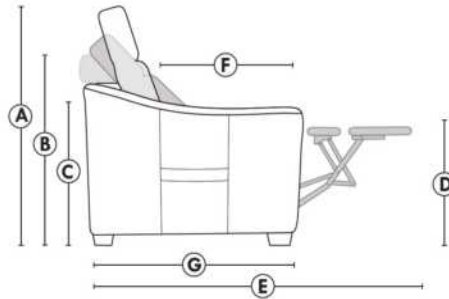

JULIANNE

PARALLELE
Collection 33

Jaymar

Conçu et fabriqué fièrement au Canada
Proudly designed and made in Canada

Our product is hand-made and minor variations can occur.

SPECIFICATIONS