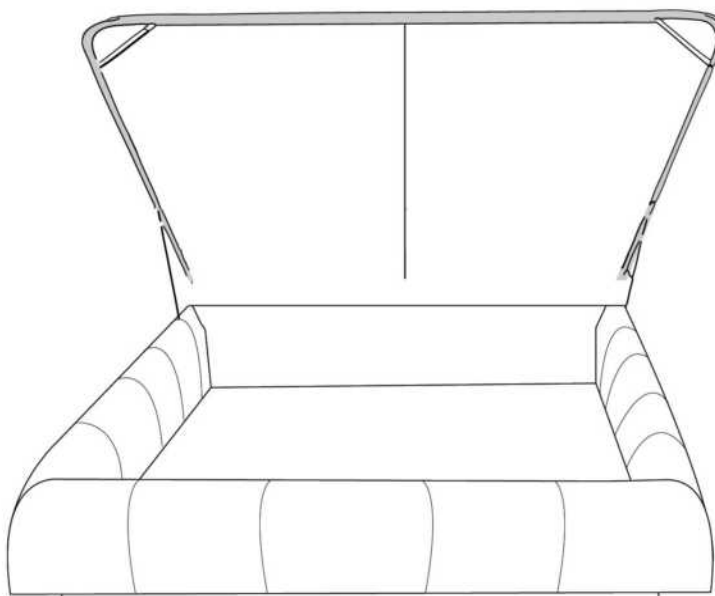

Lit avec rangement | Bed with storage

365 King | 366 Queen | 367 Double | 368 Simple/ Single

www.jaymar.ca

Les illustrations sont génériques et n'indiquent pas tous les détails de coutures.
The sketches are generic and do not reflect all sewing details.

R: 2016-02