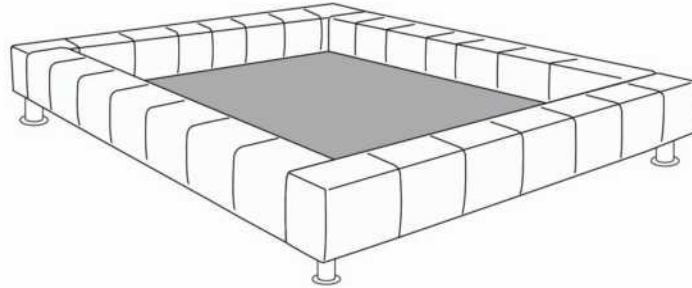

BRIDGE

Lit bridge *Bed items*

Base de Lit/*Bed base*

372 California King (US only/*seulement*) | 380 King | 360 Queen | 314 Simple/*Single*