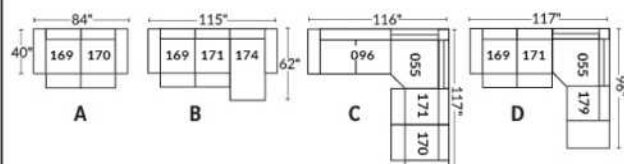

EXEMPLE 30" EXAMPLE