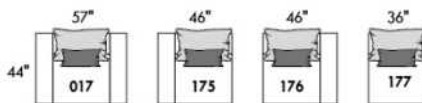

FASHION II

COUSSINS CARRÉS - DOS APPARENT
SQUARE CUSHIONS - VISBLE BACK

833 26 x 7 x 19
834 16 x 6 x 16