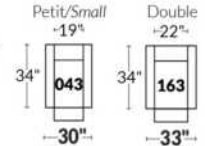

FAUTEUIL BERÇANT PIVOTANT INCLINABLE SWIVEL ROCKING MOTION CHAIR

Dégagement mural de 16" Wall clearance
Hauteur de 42" Height
Largeur de bras 6" Arms width
Option base de bois | Wood base option