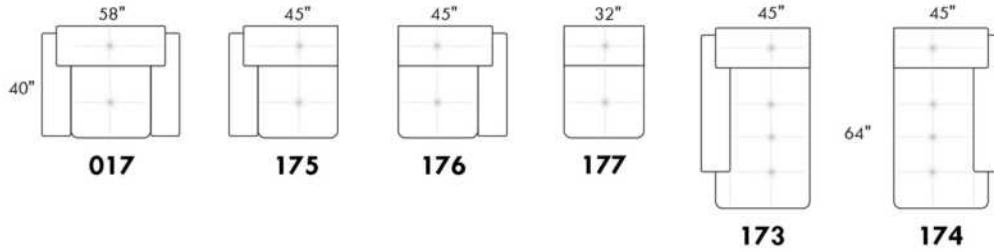

PARIS

Hauteur complète 28"/35" | Hauteur de siège 16½" | Hauteur devant bras 21" | Profondeur d'assise 23"
Total Height 28"/35" | Seat Height 16½" | Arm Height 21" | Seat Depth 23"