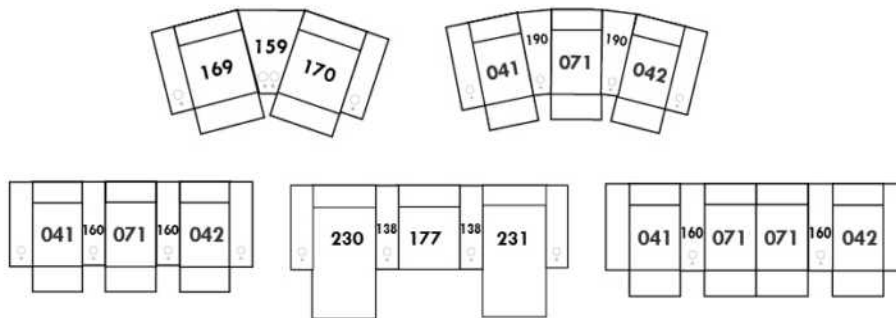

Each storage item has 2 USB ports and one electrical outlet inside the storage.

SUGGESTED CONFIGURATIONS

MANHATTAN

FEATURES:

- Manual adjustable headrest on all items (stationary on wedge).
- *Wall hugger power recliners with full footrest (manual n/a).
- Power recliner lounge chair (manual n/a) with power headrest in option. Wall clearance 8" & front 5".
- Seat cushions with shaped foam + 1" layer of memory foam on top; arm with memory foam.
- Stitching: Small thread in fabric & large flat thread in leather.
- *Excludes 043 & 163 chairs: Wall clearance 16"