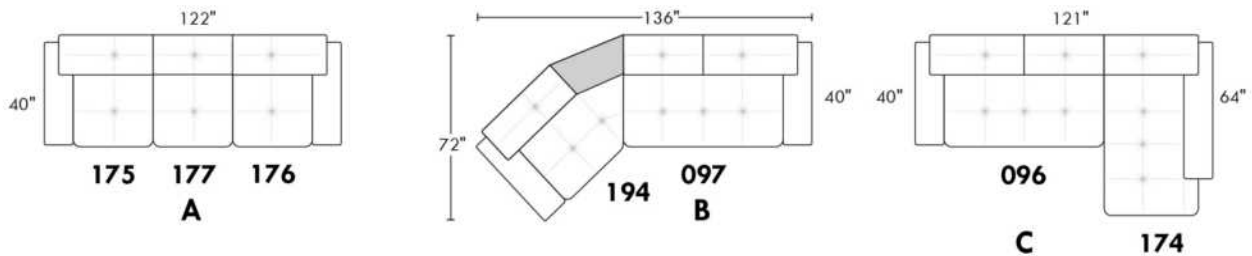

CONFIGURATIONS