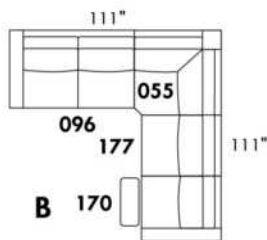

www.jaymar.ca
Toutes les dimensions indiquées sont au pouce près. Nos produits sont fabriqués à la main et des variations mineures peuvent survenir.
All dimensions indicated are to the nearest inch. Our product is hand-made and minor variations can occur.