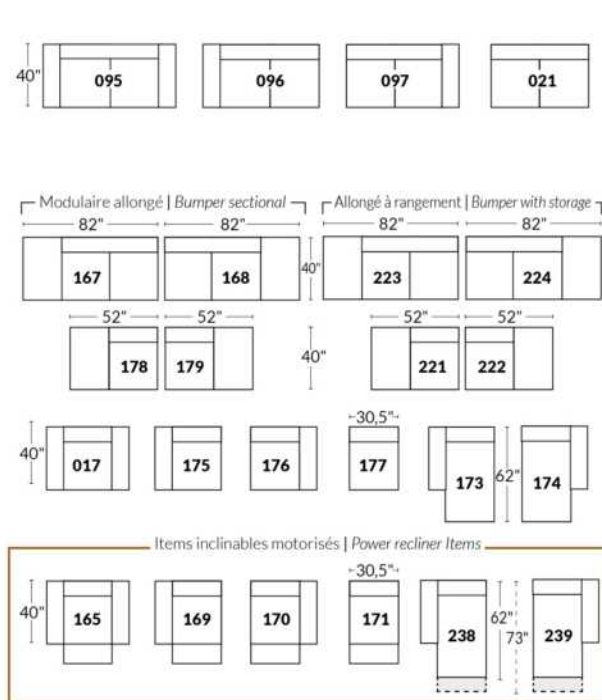

SIÈGE 30" DE LARGE | 30" SEAT WIDTH