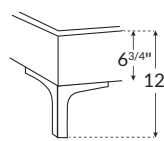

LEGS *only for beds with legs (specify color for wood legs)

WOOD LG182 3"H

Color:

- Beech B-9
- Black B-6
- Charcoal 074
- Cognac C-33
- Pearl P-14
- Tobacco T-2
- Tea T-37
- Wheat 92
- White W-11

METAL LG60 5 1/4"H