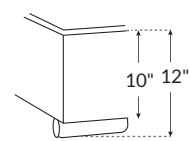

☐ **METAL LG189 2"H**