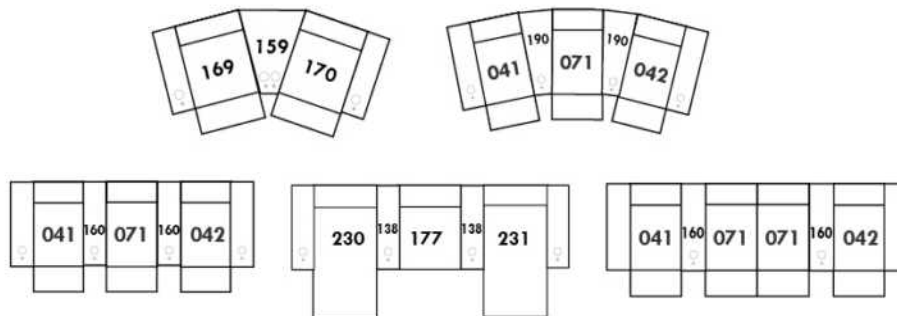

Each storage item has 2 USB ports and one electrical outlet inside the storage.

SUGGESTED CONFIGURATIONS

CDN Price List

BRASILIA

LG52 available metal or wood. If wood specify colour.

COMBO: Cover #2 on back only.