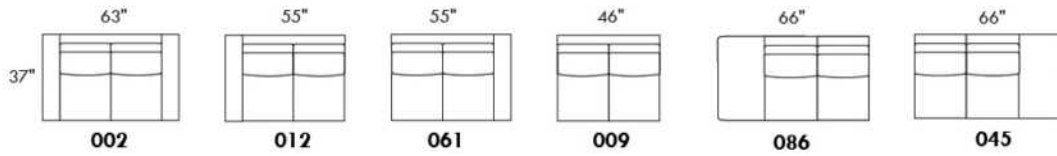

RIOPEL

Hauteur complète 35" | Hauteur de siège 19" | Hauteur devant bras 25" | Profondeur d'assise 21"/22"
Total Height 35" | Seat Height 19" | Arm Height 25" | Seat Depth 21"/22"

www.jaymar.ca