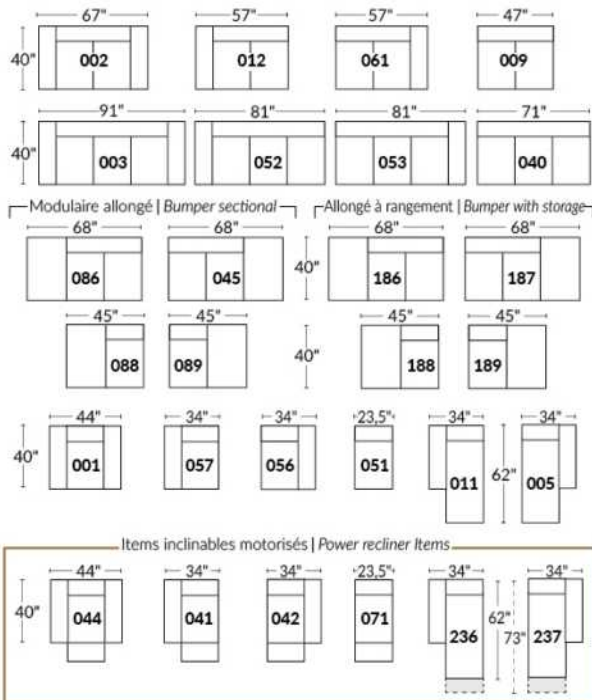

SIÈGE 23" DE LARGE | 23" SEAT WIDTH