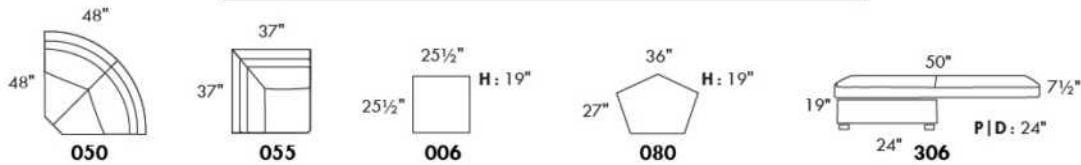

RIOPEL

Hauteur complète 35" | Hauteur de siège 19" | Hauteur devant bras 25" | Profondeur d'assise 21"/22"
Total Height 35" | Seat Height 19" | Arm Height 25" | Seat Depth 21"/22"

www.jaymar.ca