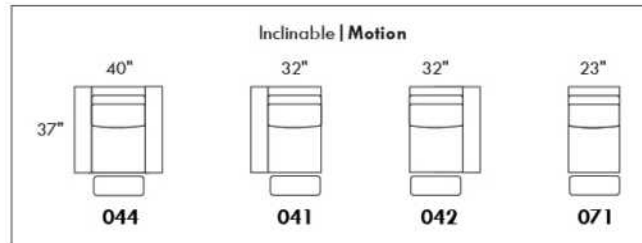

RIOPEL

Hauteur complète 35" | Hauteur de siège 19" | Hauteur devant bras 25" | Profondeur d'assise 21"/22"
Total Height 35" | Seat Height 19" | Arm Height 25" | Seat Depth 21"/22"

www.jaymar.ca