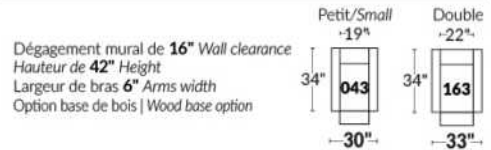

FAUTEUIL BERÇANT PIVOTANT INCLINABLE SWIVEL ROCKING MOTION CHAIR