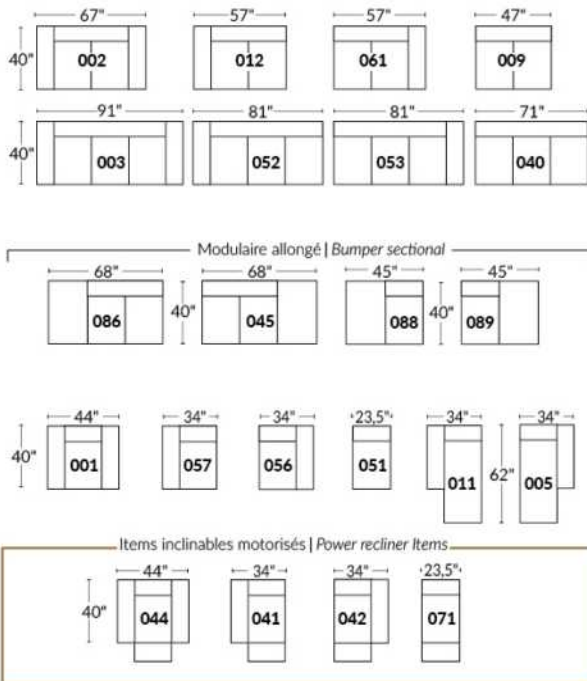

SIÈGE 23" DE LARGE | 23" SEAT WIDTH