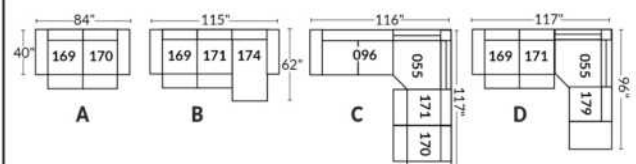

EXEMPLE 30" EXAMPLE