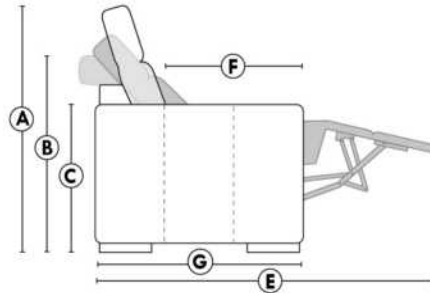

SPECIFICATIONS