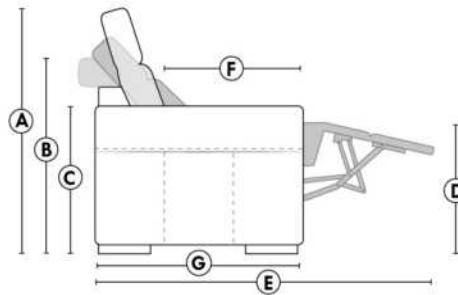

SPECIFICATIONS