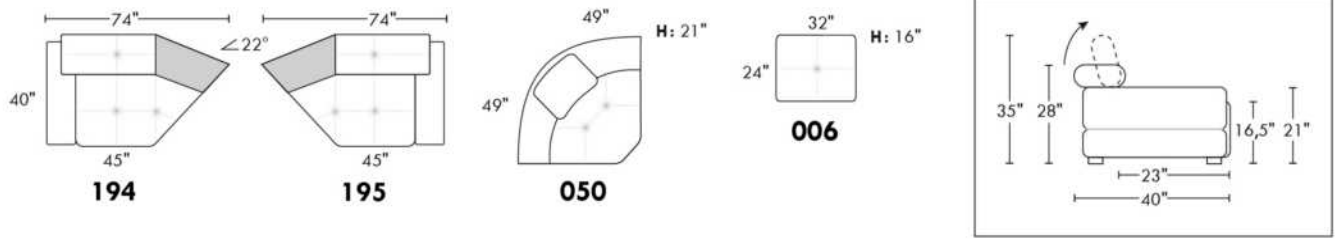

PARIS

Hauteur complète 28"/35" | Hauteur de siège 16½" | Hauteur devant bras 21" | Profondeur d'assise 23"
Total Height 28"/35" | Seat Height 16½" | Arm Height 21" | Seat Depth 23"