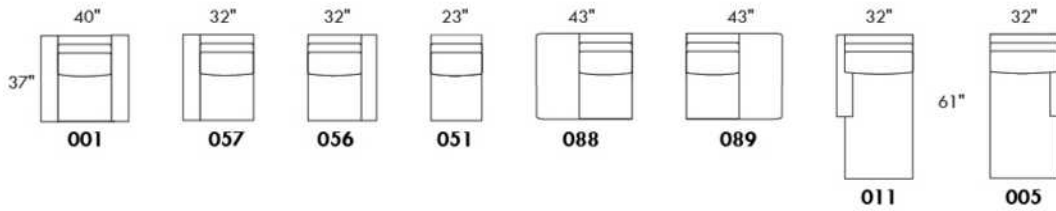

RIOPEL

Hauteur complète 35" | Hauteur de siège 19" | Hauteur devant bras 25" | Profondeur d'assise 21"/22"
Total Height 35" | Seat Height 19" | Arm Height 25" | Seat Depth 21"/22"

www.jaymar.ca