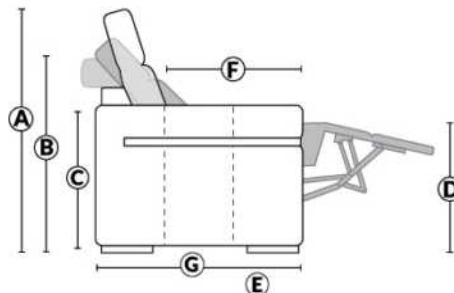

SPECIFICATIONS