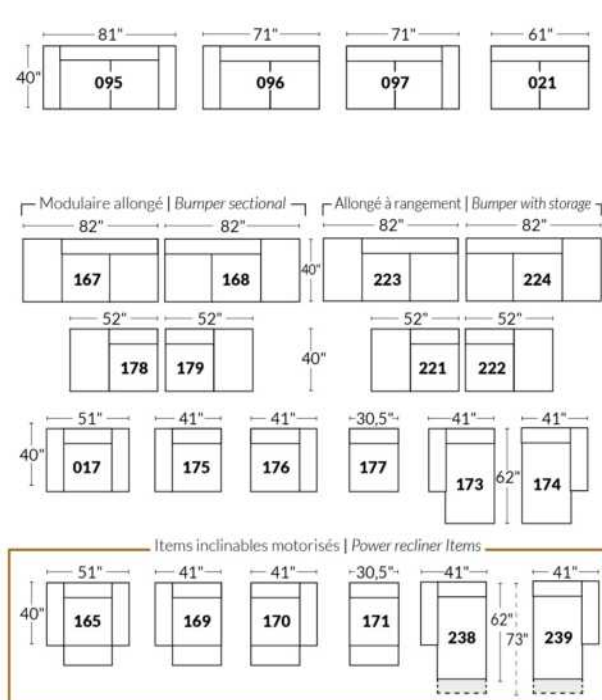

SIÈGE 30" DE LARGE | 30" SEAT WIDTH