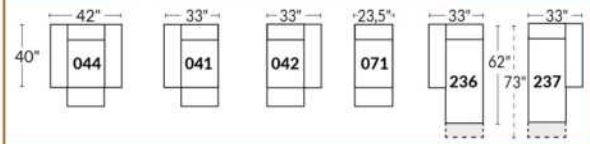

Items inclinables motorisés | Power recliner Items