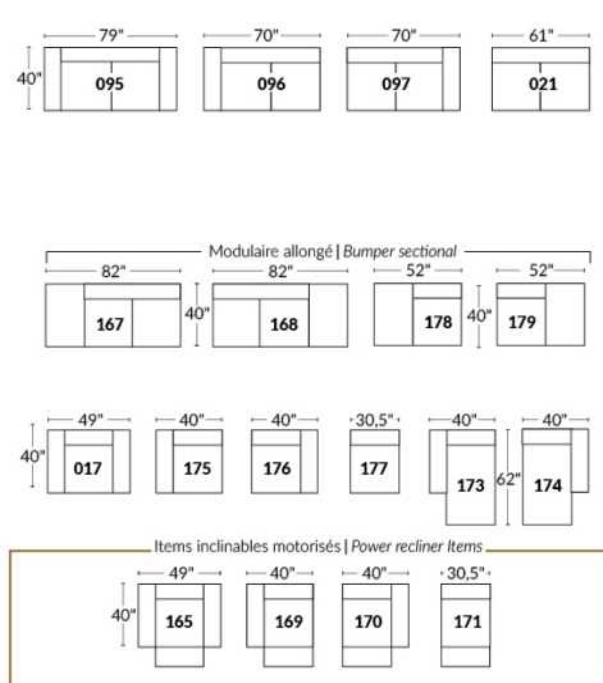

SIÈGE 30" DE LARGE | 30" SEAT WIDTH