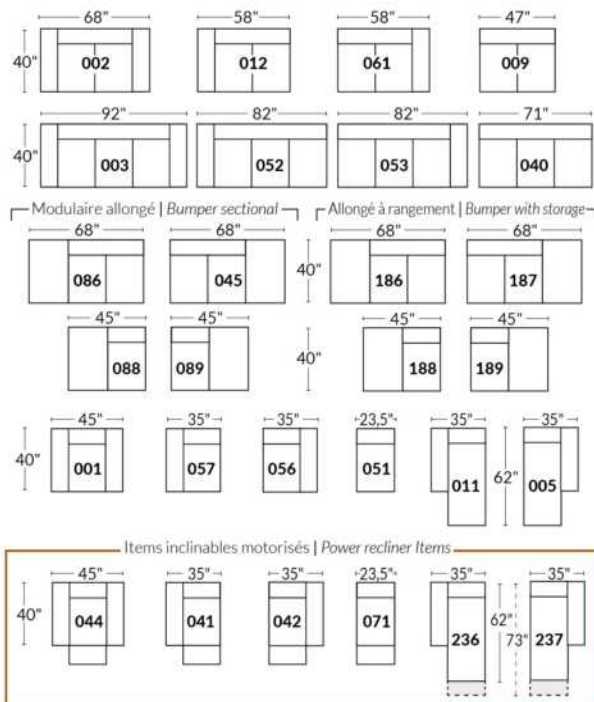

SIÈGE 23" DE LARGE | 23" SEAT WIDTH