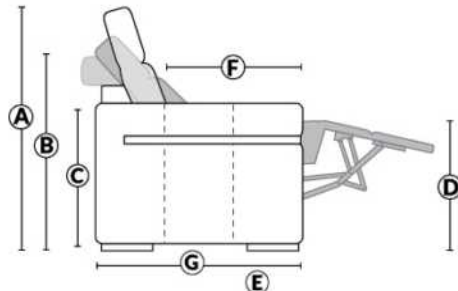

SPECIFICATIONS