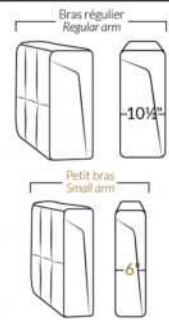

BRAS | ARMS

Option de bras:
Bras Régulier Large 10,5" ou Petit bras 6"

Arm option
Regular arm Large 10,5" or Small arm 6"

Contrôle de l'inclinaison situé à l'intérieur du bras
Recliner control located on the inside of the arm.

Option d'accessoires disponible sur
le bras régulier seulement
Accessories option, available on Regular arms ONLY.