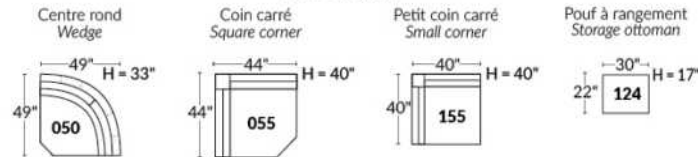

Autres | Others