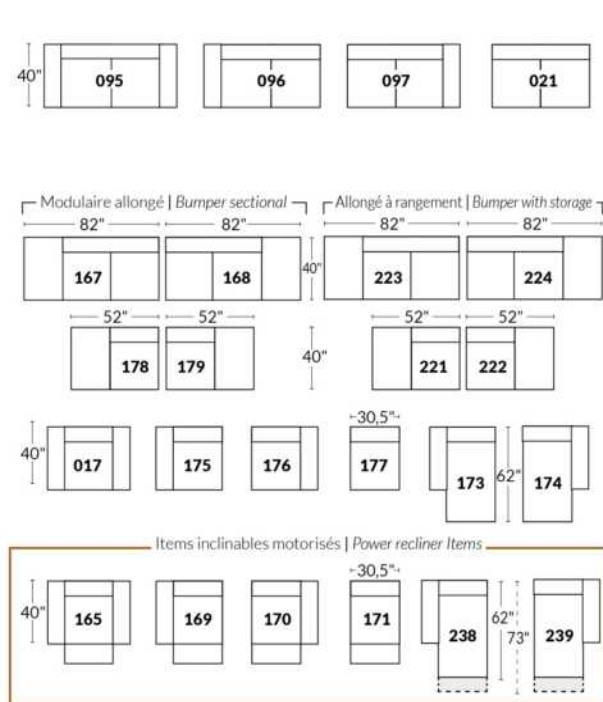

SIÈGE 30" DE LARGE | 30" SEAT WIDTH