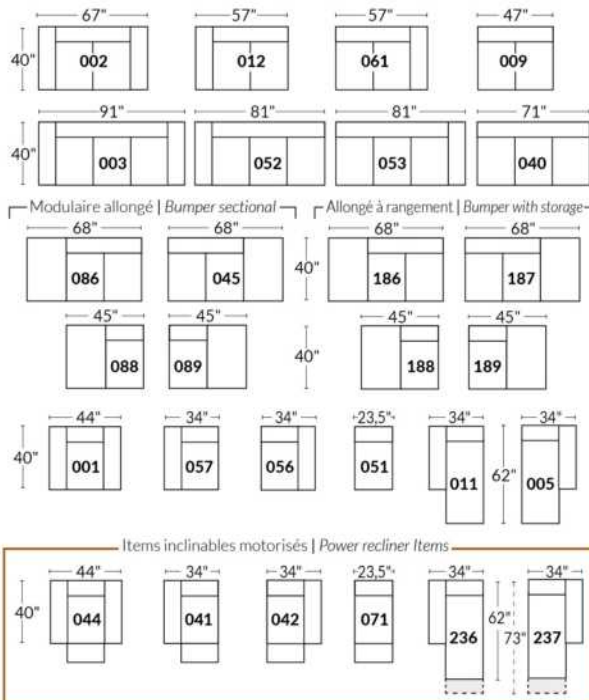

SIÈGE 23" DE LARGE | 23" SEAT WIDTH