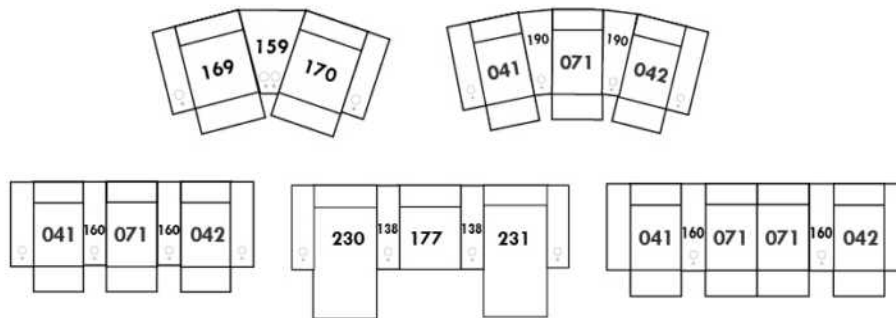

Each storage item has 2 USB ports and one electrical outlet inside the storage.

SUGGESTED CONFIGURATIONS

MAXIMA

Features: Manual adjustable headrest included with all items (2 on square corner). Stitching: Small thread in fabric & large flat thread in leather.
Memory foam in seat cushions.
NOTE: 2 recliner seats SEPARATED by a SQUARE CORNER or TABLE cannot be opened at the same time.