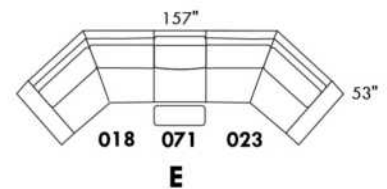

www.jaymar.ca
Toutes les dimensions indiquées sont au pouce près. Nos produits sont fabriqués à la main et des variations mineures peuvent survenir.
All dimensions indicated are to the nearest inch. Our product is hand-made and minor variations can occur.