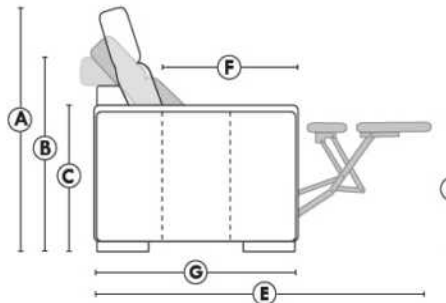

MAXIMA

LINEA 30 Collection

Conçu et fabriqué fièrement au Canada
Proudly designed and made in Canada

Our product is hand-made and minor variations can occur.

SPECIFICATIONS