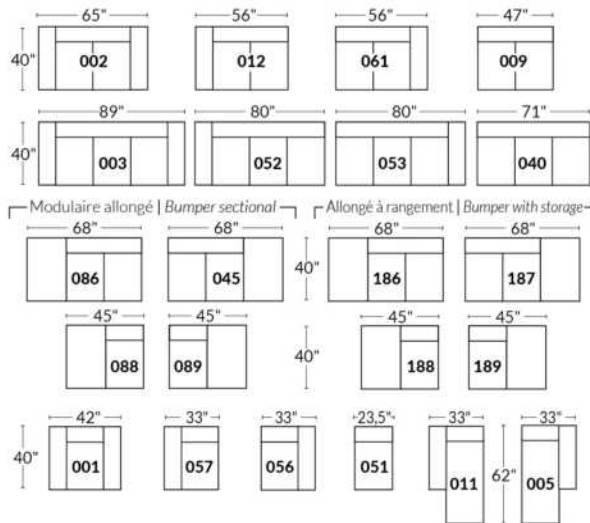

SIÈGE 23" DE LARGE | 23" SEAT WIDTH