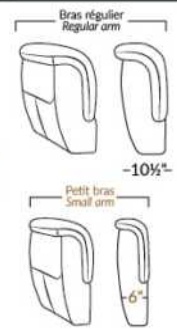

BRAS | ARMS

Option de bras:
Bras Régulier Large 10,5" ou Petit bras 6"

Arm option
Regular arm Large 10.5" or Small arm 6"

Contrôle de l'inclinaison situé à l'extérieur du bras
Recliner control located on the outside of the arm.