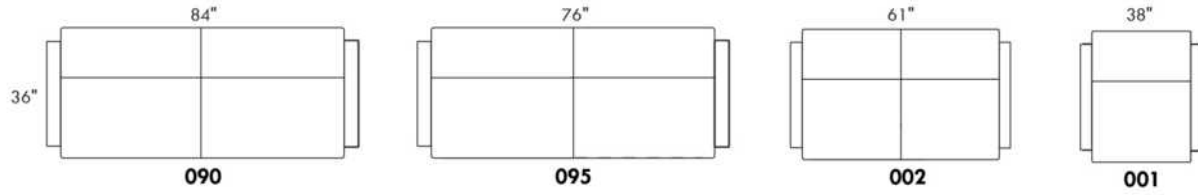

NEW YORK

Hauteur complète 33" | Hauteur de siège 17" | Hauteur devant bras 24" | Profondeur d'assise 21"
Total Height 33" | Seat Height 17" | Arm Height 24" | Seat Depth 21"

www.jaymar.ca