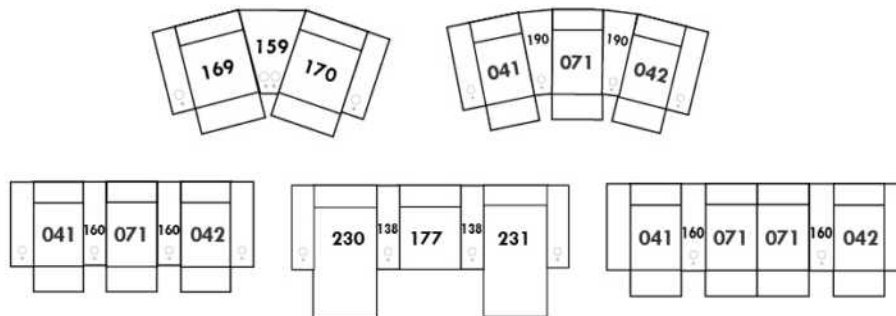

Each storage item has 2 USB ports and one electrical outlet inside the storage.

SUGGESTED CONFIGURATIONS

BUDAPEST

FEATURES:

- Manual adjustable headrest on all items (2 on square corner & stationary on wedge).
- *Wall hugger power recliners with full footrest (manual n/a).
- Power recliner lounge chair (manual n/a) with power headrest in option. Wall clearance 8" & front 5".
- Seat cushions with shaped foam + 1" layer of memory foam on top; arm with memory foam.
- Stitching: Small thread in fabric & large flat thread in leather.
- *Excludes 043 & 163 chairs: Wall clearance 16"