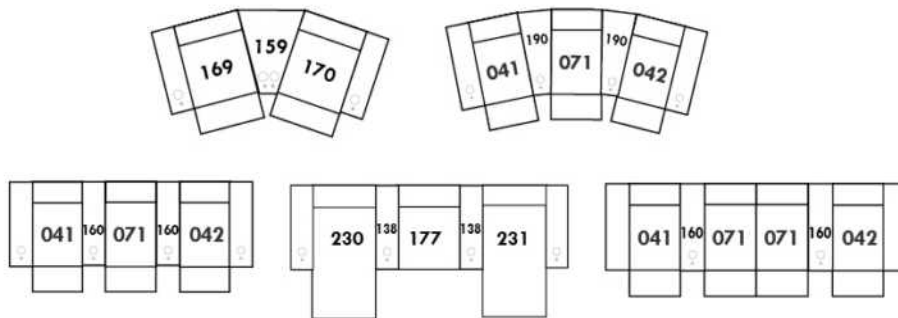

Each storage item has 2 USB ports and one electrical outlet inside the storage.

SUGGESTED CONFIGURATIONS

CDN Price List

PURE

FEATURES: Seat cushions contain feathers. Back cushions reversible.

LEGS: Specify colour of legs LG107.