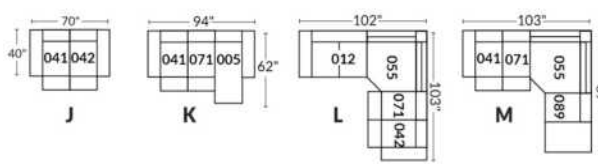

EXEMPLE 23" EXAMPLE