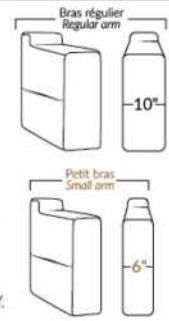

BRAS | ARMS

Option de bras:
Bras Régulier Large 10" ou Petit bras 6"

Arm option
Regular arm Large 10" or Small arm 6"

Contrôle de l'inclinaison situé à l'intérieur du bras
Recliner control located on the inside of the arm.

Option d'accessoires disponible sur
le bras régulier seulement
Accessories option, available on Regular arms ONLY.