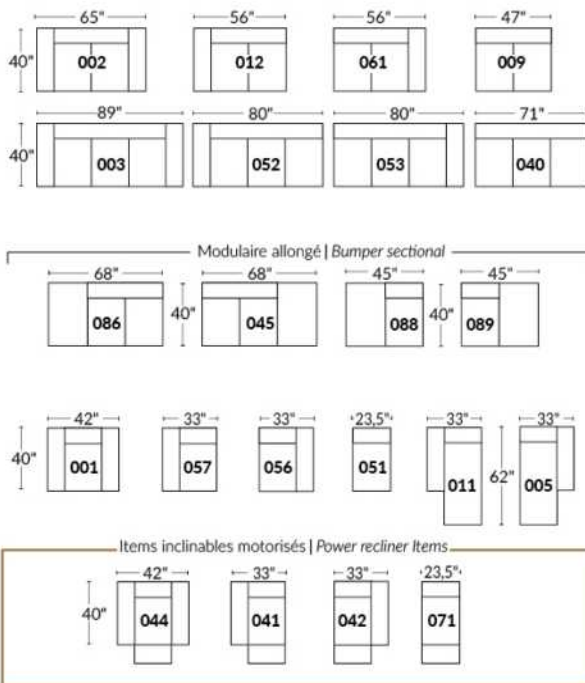

SIÈGE 23" DE LARGE | 23" SEAT WIDTH