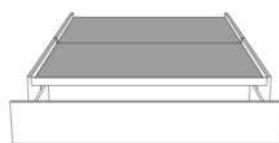

Rangement à tiroir frontal
With Front Drawer
K 540 - Q 541 - D 542