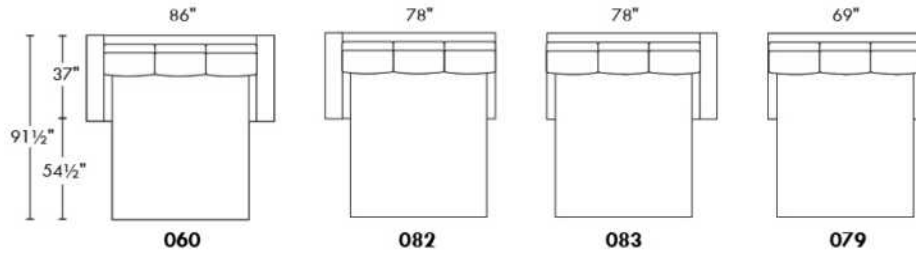

RIOPEL

Hauteur complète 35" | Hauteur de siège 19" | Hauteur devant bras 25" | Profondeur d'assise 21"/22"
Total Height 35" | Seat Height 19" | Arm Height 25" | Seat Depth 21"/22"

www.jaymar.ca