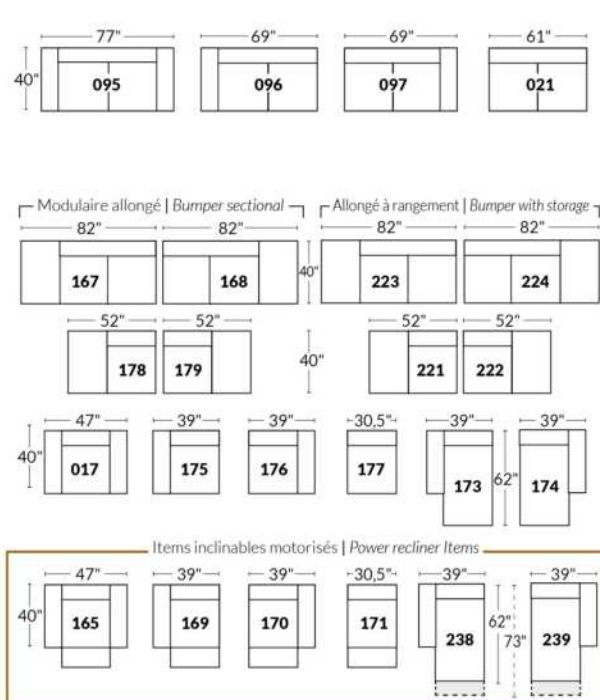

SIÈGE 30" DE LARGE | 30" SEAT WIDTH