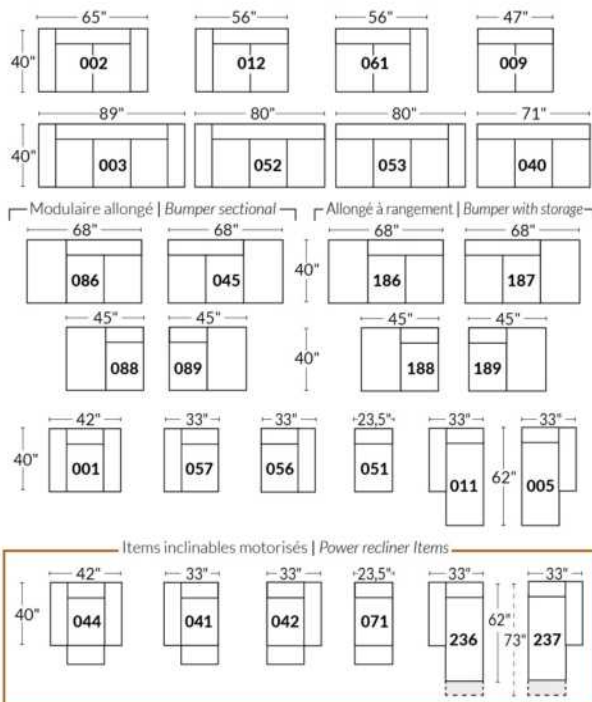

SIÈGE 23" DE LARGE | 23" SEAT WIDTH