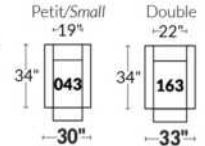

FAUTEUIL BERÇANT PIVOTANT INCLINABLE SWIVEL ROCKING MOTION CHAIR

Dégagement mural de 16" Wall clearance
Hauteur de 42" Height
Largeur de bras 6" Arms width
Option base de bois | Wood base option