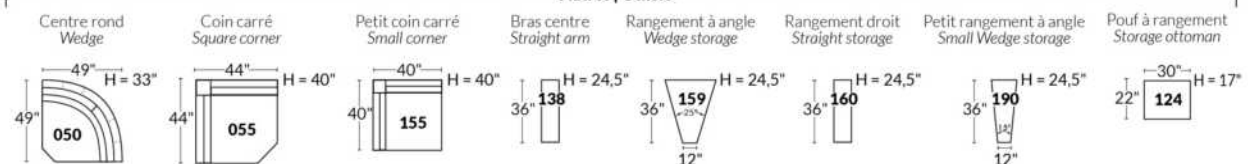

Autres | Others