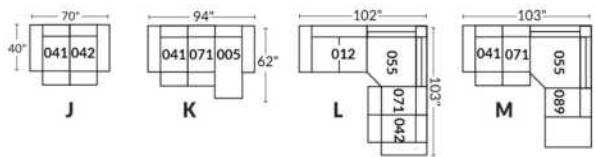

EXEMPLE 23" EXAMPLE