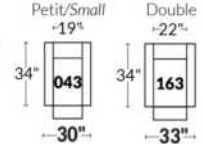

FAUTEUIL BERÇANT PIVOTANT INCLINABLE SWIVEL ROCKING MOTION CHAIR

Dégagement mural de 16" Wall clearance
Hauteur de 42" Height
Largeur de bras 6" Arms width
Option base de bois | Wood base option