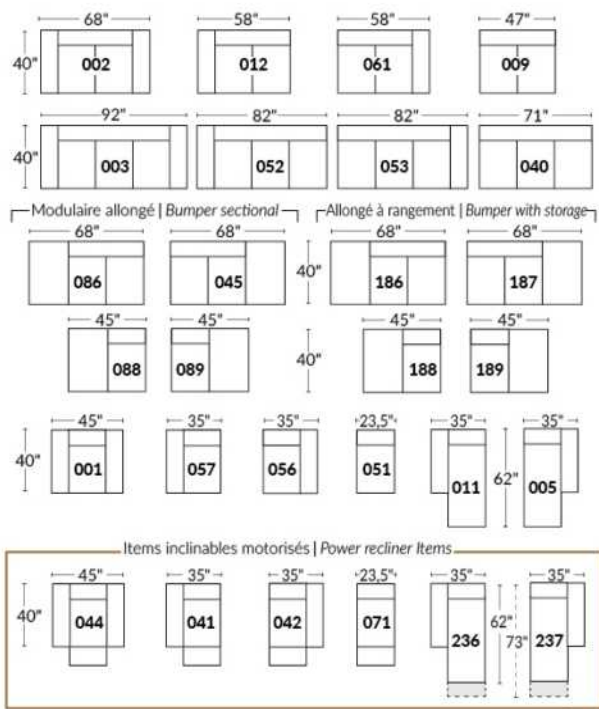

SIÈGE 23" DE LARGE | 23" SEAT WIDTH