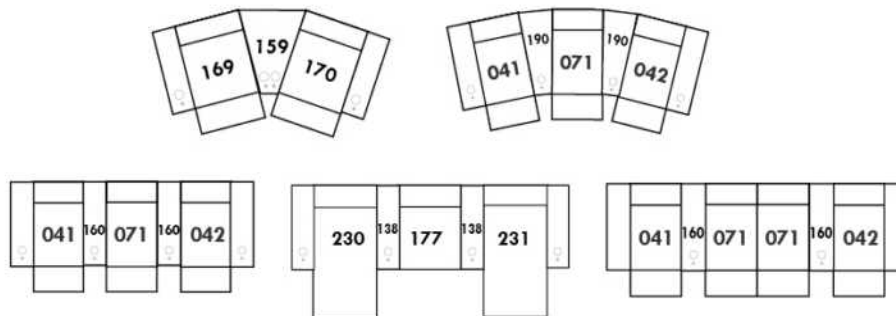

Each storage item has 2 USB ports and one electrical outlet inside the storage.

SUGGESTED CONFIGURATIONS

ROTTERDAM

- Manual adjustable headrest on all items (2 on square corner & stationary on wedge).
- *Wall hugger power recliners with full footrest (manual n/a).
- Power recliner lounge chair (manual n/a) with power headrest in option. Wall clearance 8" & front 5".
- Seat cushions with shaped foam + 1" layer of memory foam on top; arm with memory foam.
- Stitching: Small thread in fabric & large flat thread in leather.
- *Excludes 043 & 163 chairs: Wall clearance 16"
- Chairs 043 & 163: arms with NO METAL insert.
- Note: 2 recliner seats separated by a corner can not be opened at the same time. No recliner seats beside #155 Small Square Corner.