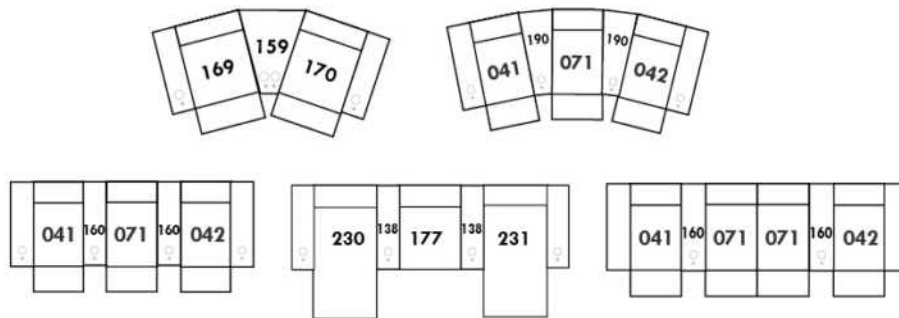

Each storage item has 2 USB ports and one electrical outlet inside the storage.

SUGGESTED CONFIGURATIONS

BUDAPEST

FEATURES:

- Manual adjustable headrest on all items (2 on square corner & stationary on wedge).
- *Wall hugger power recliners with full footrest (manual n/a).
- Power recliner lounge chair (manual n/a) with power headrest in option. Wall clearance 8" & front 5".
- Seat cushions with shaped foam + 1" layer of memory foam on top; arm with memory foam.
- Stitching: Small thread in fabric & large flat thread in leather.