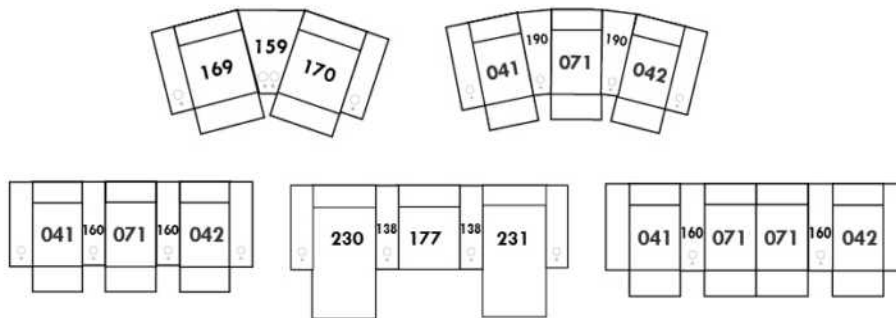

Each storage item has 2 USB ports and one electrical outlet inside the storage.

SUGGESTED CONFIGURATIONS

MONTEREY

- Manual adjustable headrest on all items (2 on square corner & stationary on wedge).
- *Wall hugger power recliners with full footrest (manual n/a).
- Power recliner lounge chair (manual n/a) with power headrest in option. Wall clearance 8" & front 5".
- Seat cushions with shaped foam + 1" layer of memory foam on top; arm with memory foam.
- Stitching: Small thread in fabric & large flat thread in leather.