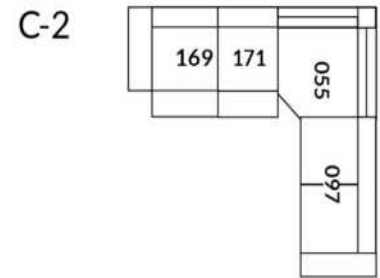

30" Seat Width | Siège 30" de large