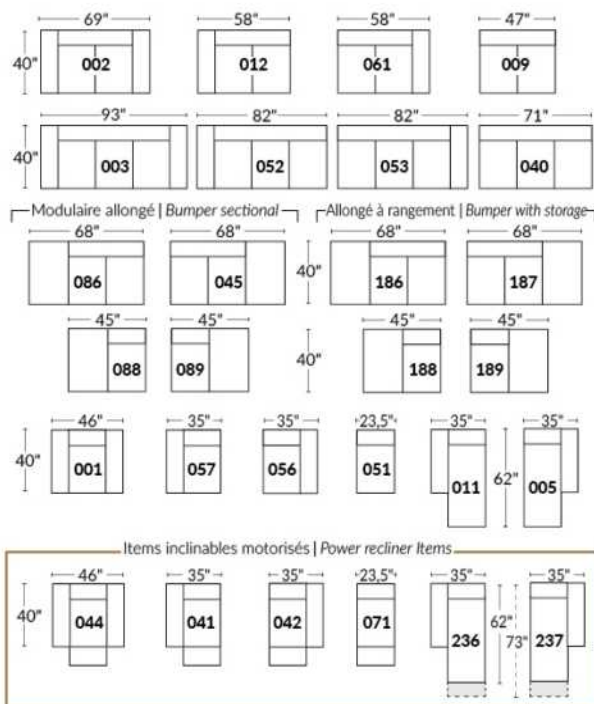

SIÈGE 23" DE LARGE | 23" SEAT WIDTH