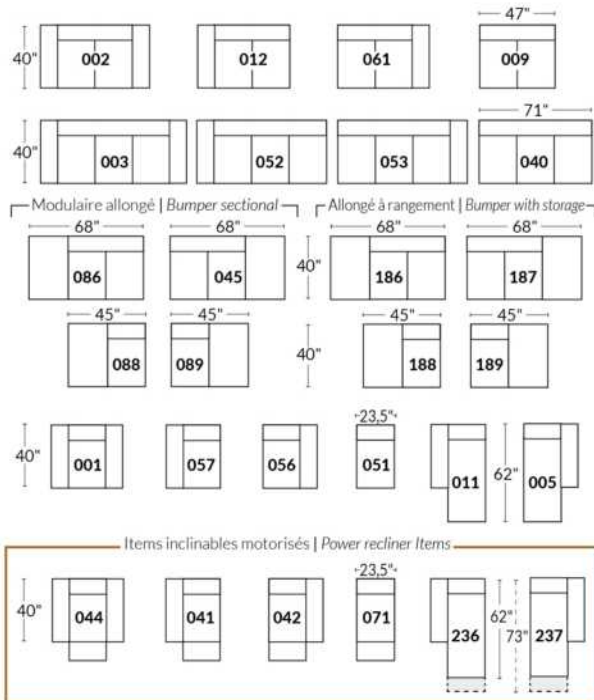

SIÈGE 23" DE LARGE | 23" SEAT WIDTH