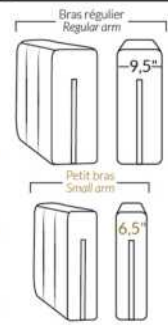

BRAS | ARMS

Option de bras:
Bras Régulier Large 9,5" ou Petit bras 6,5"

Arm option
Regular arm Large 9,5" or Small arm 6,5"

Contrôle de l'inclinaison situé à l'intérieur du bras
Recliner control located on the inside of the arm.

Option d'accessoires disponible sur le bras régulier seulement
Accessories option, available on Regular arms ONLY.