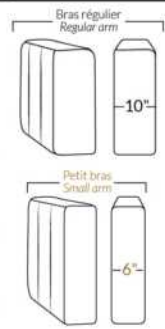

BRAS | ARMS

Option de bras:
Bras Régulier Large 10" ou Petit bras 6"

Arm option
Regular arm Large 10" or Small arm 6"

Contrôle de l'inclinaison situé à l'intérieur du bras
Recliner control located on the inside of the arm.

Option d'accessoires disponible sur le bras régulier seulement
Accessories option, available on Regular arms ONLY.