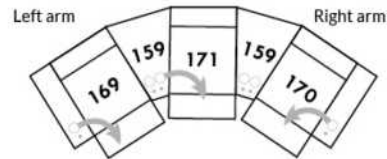

EXAMPLE B:

071-171: These two items can be connected to a smart cup holder which will control the recliner. You must then use one of these items: 138, 159, 160 and 190