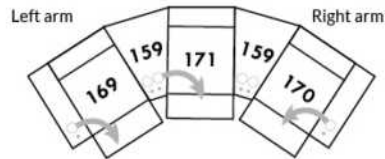

EXAMPLE B:

071-171: These two items can be connected to a smart cup holder which will control the recliner. You must then use one of these items: 138,159, 160 and 190