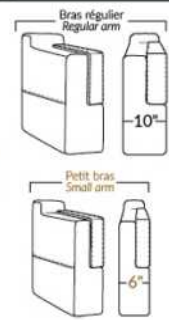

BRAS | ARMS

Option de bras:
Bras Régulier Large 10" ou Petit bras 6"

Arm option
Regular arm Large 10" or Small arm 6"

Contrôle de l'inclinaison situé à l'extérieur du bras
Recliner control located on the outside of the arm.