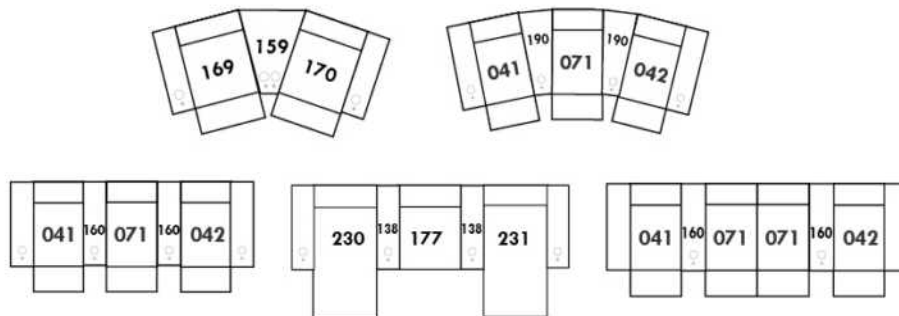

Each storage item has 2 USB ports and one electrical outlet inside the storage.

SUGGESTED CONFIGURATIONS

SORRENTO

FEATURES:

- Manual adjustable headrest on all items (2 on square corner & stationary on wedge).
- *Wall hugger power recliners with full footrest (manual n/a).
- Power recliner lounge chair (manual n/a) with power headrest in option. Wall clearance 8" & front 5".
- Seat cushions with shaped foam + 1" layer of memory foam on top; arm with memory foam.
- Stitching: Small thread in fabric & large flat thread in leather.
- *Excludes 043 & 163 chairs: Wall clearance 16"