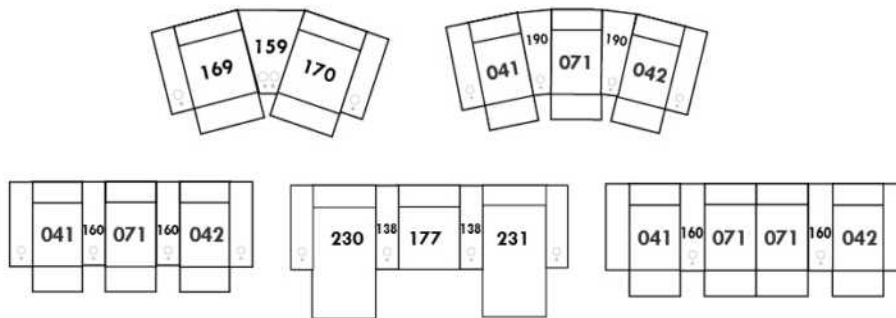

Each storage item has 2 USB ports and one electrical outlet inside the storage.

SUGGESTED CONFIGURATIONS

AMSTERDAM

FEATURES:

- Manual adjustable headrest on all items (2 on square corner & stationary on wedge).
- *Wall hugger power recliners with full footrest (manual n/a).
- Power recliner lounge chair (manual n/a) with power headrest in option. Wall clearance 8" & front 5".
- Seat cushions with shaped foam + 1" layer of memory foam on top.
- Stitching: Small thread in fabric & large flat thread in leather.
- *Excludes 043 & 163 chairs: Wall clearance 16"