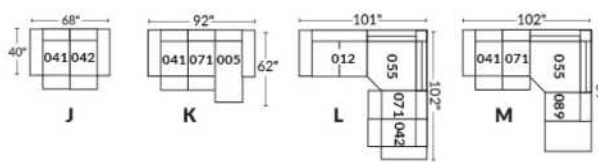

EXEMPLE 23" EXAMPLE