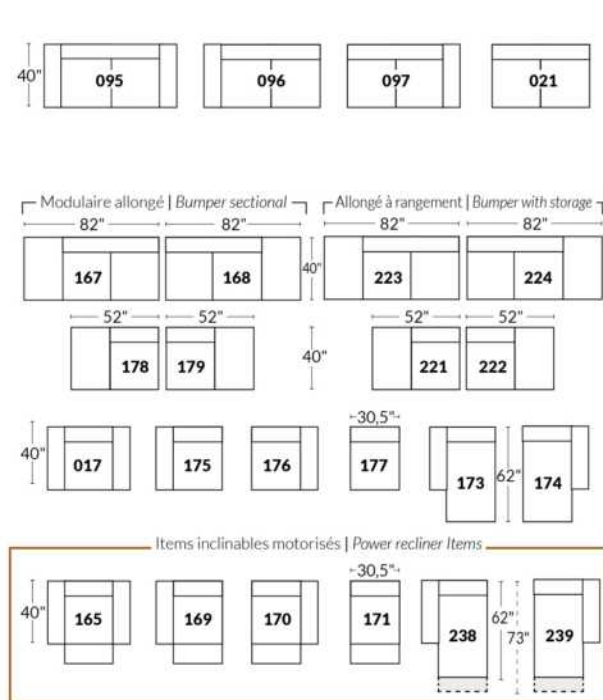

SIÈGE 30" DE LARGE | 30" SEAT WIDTH