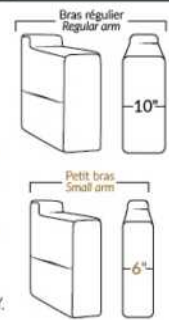

BRAS | ARMS

Option de bras:
Bras Régulier Large 10" ou Petit bras 6"

Arm option
Regular arm Large 10" or Small arm 6"

Contrôle de l'inclinaison situé à l'intérieur du bras
Recliner control located on the inside of the arm.

Option d'accessoires disponible sur
le bras régulier seulement
Accessories option, available on Regular arms ONLY.