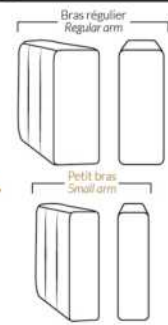

OPTIMA Collection

Jaymar

Conçu et fabriqué fièrement au Canada
Proudly designed and made in Canada

Our product is hand-made and minor variations can occur.

SPECIFICATIONS

- ☐ Appui-tête levé | Headrest up
- ☐ Appui-tête baissé | Headrest down
- ☐ Complètement incliné | Fully reclined

- **A** Hauteur complète 40" Total Height
- **B** Hauteur appui-tête baissé 33" Height headrest down
- **C** Hauteur du bras 24" Arm Height
- **D** Hauteur du siège 19,5" Seat height
- **E** Profondeur inclinée 65" Depth fully reclined
- **F** Profondeur d'assise 20"/ou/ 22" Seat depth
- **G** Profondeur appui-tête monté 37,5" Depth with headrest up

BRAS | ARMS

Option de bras:
Bras Régulier Large ou Petit bras

Arm option
Regular arm Large or Small arm

Option d'accessoires disponible sur
certain bras régulier seulement

Accessories option, available on certain
Regular arms ONLY.

FAUTEUIL BERÇANT PIVOTANT INCLINABLE SWIVEL ROCKING MOTION CHAIR

Dégagement mural de 16" Wall clearance
Hauteur de 42" Height
Largeur de bras 6" Arms width
Option base de bois | Wood base option

SIÈGE 23" DE LARGE | 23" SEAT WIDTH

SIÈGE 30" DE LARGE | 30" SEAT WIDTH

Autres | Others