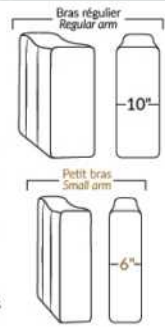

BRAS | ARMS

Option de bras:
Bras Régulier Large 10" ou Petit bras 6"

Arm option
Regular arm Large 10" or Small arm 6"

Contrôle de l'inclinaison situé à l'intérieur du bras
Recliner control located on the inside of the arm.

Option d'accessoires disponible sur le bras régulier seulement
Accessories option, available on Regular arms ONLY.