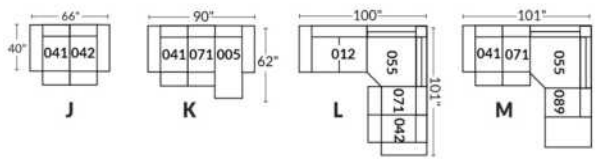

EXEMPLE 23" EXAMPLE