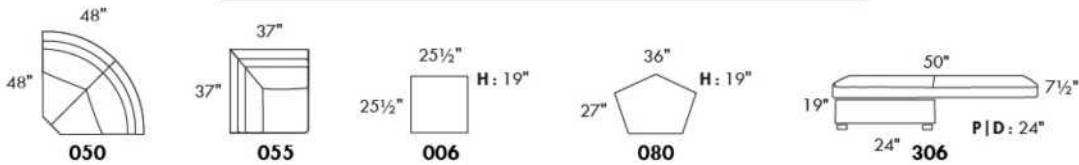

RIOPEL

Hauteur complète 35" | Hauteur de siège 19" | Hauteur devant bras 25" | Profondeur d'assise 21"/22"
Total Height 35" | Seat Height 19" | Arm Height 25" | Seat Depth 21"/22"

www.jaymar.ca