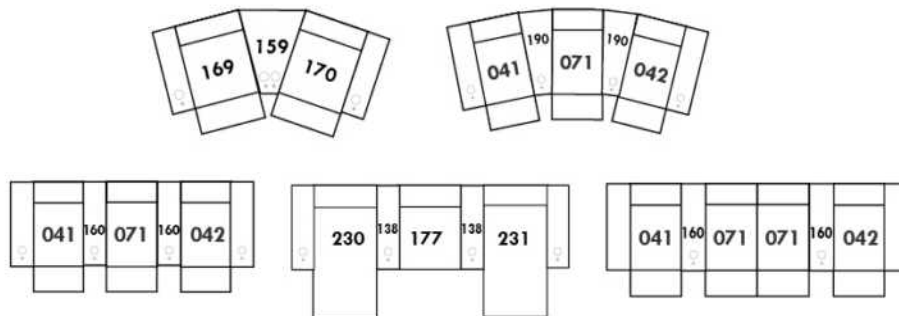

Each storage item has 2 USB ports and one electrical outlet inside the storage.

SUGGESTED CONFIGURATIONS

CDN Price List

CHLOE

FEATURES: Piping on arm contour , upholsterd seat cushions with shaped foam and 1" layer of memory foam. Back cushions stuffed with fiber filling for ultimate comfort . Deep seating depth of 22".