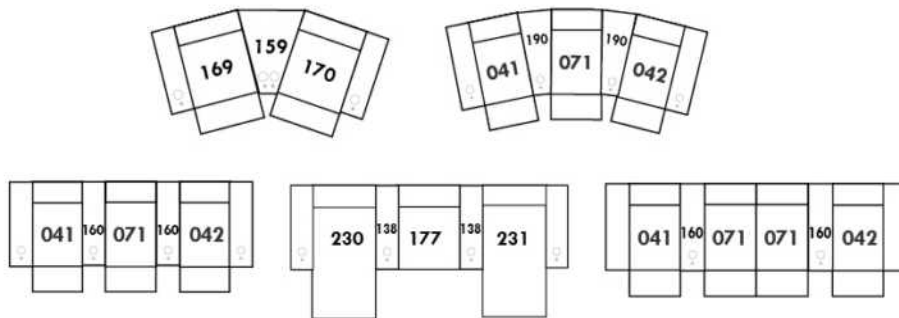

SUGGESTED CONFIGURATIONS