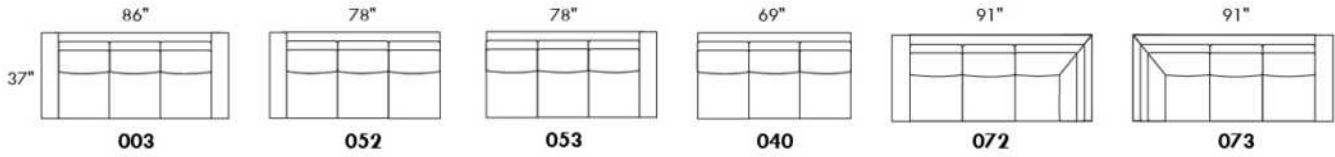

RIOPEL

Hauteur complète 35" | Hauteur de siège 19" | Hauteur devant bras 25" | Profondeur d'assise 21"/22"
Total Height 35" | Seat Height 19" | Arm Height 25" | Seat Depth 21"/22"

www.jaymar.ca