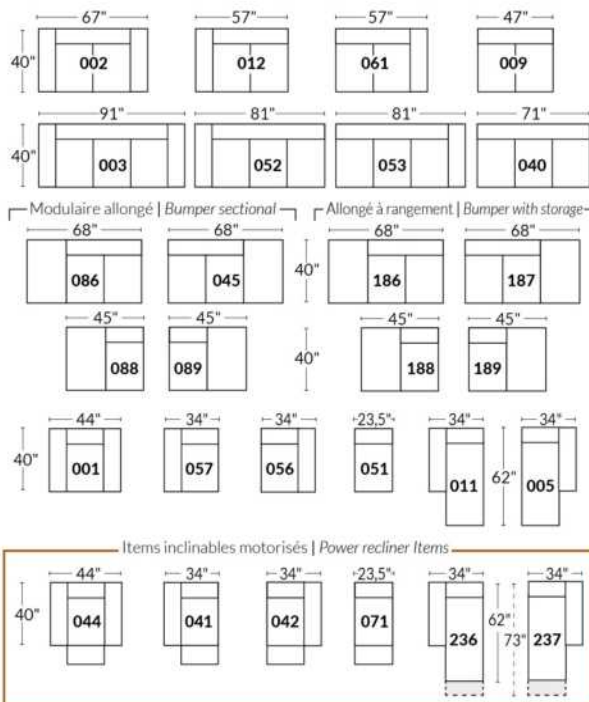

SIÈGE 23" DE LARGE | 23" SEAT WIDTH