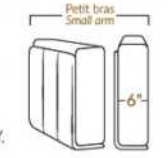

Arm option
Regular arm Large 10.5" or Small arm 6"

Contrôle de l'inclinaison situé à l'intérieur du bras
Recliner control located on the inside of the arm.