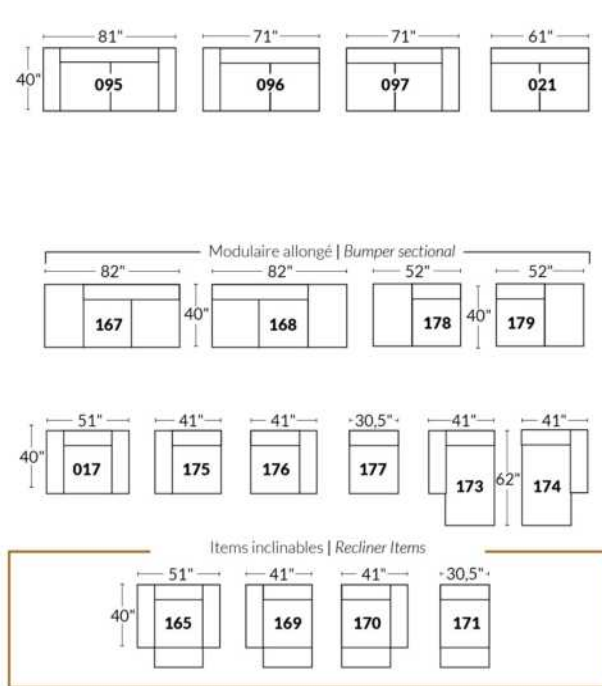

SIÈGE 30" DE LARGE | 30" SEAT WIDTH