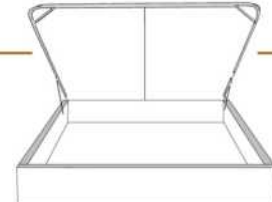

Avec rangement | With Storage
K 430 - Q 431