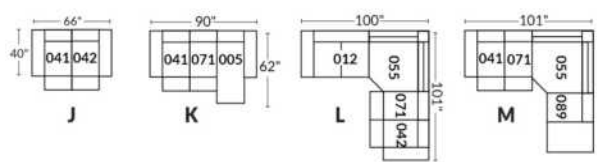

EXEMPLE 23" EXAMPLE