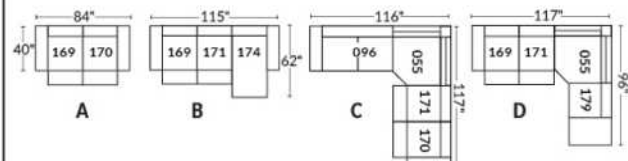

EXEMPLE 30" EXAMPLE