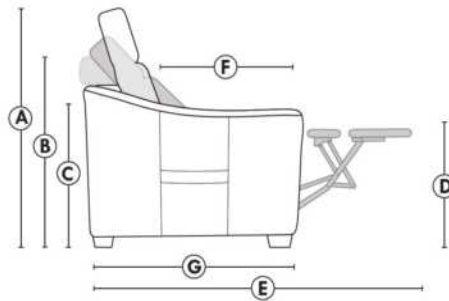

JULIANNE

PARALLELE
Collection 33

Jaymar

Conçu et fabriqué fièrement au Canada
Proudly designed and made in Canada

Our product is hand-made and minor variations can occur.

SPECIFICATIONS