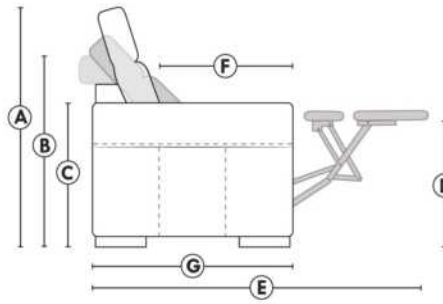

SPECIFICATIONS

MONTE-CARLO

LINEA 30 Collection

Conçu et fabriqué fièrement au Canada
Proudly designed and made in Canada