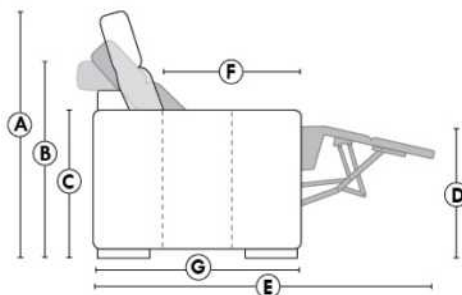

SPECIFICATIONS