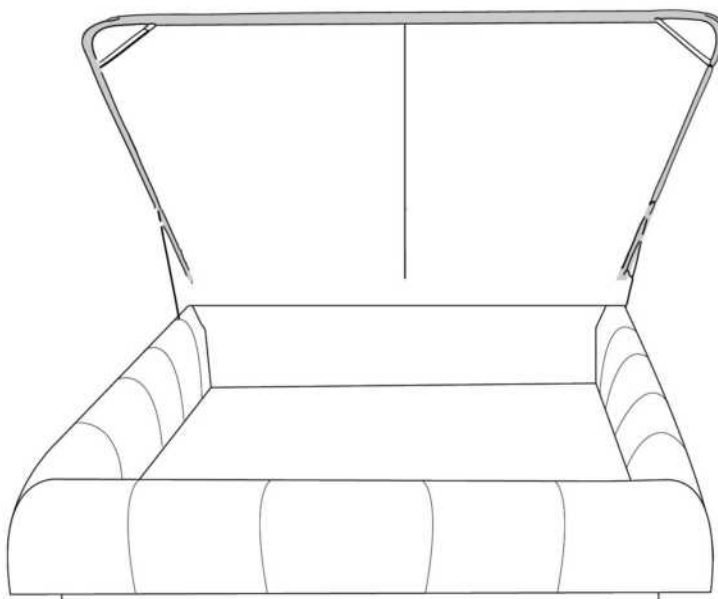

Lit avec rangement | *Bed with storage*

365 King | 366 Queen | 367 Double | 368 Simple/ *Single*

www.jaymar.ca

Les illustrations sont génériques et n'indiquent pas tous les détails de coutures.
The sketches are generic and do not reflect all sewing details.

R: 2016-02