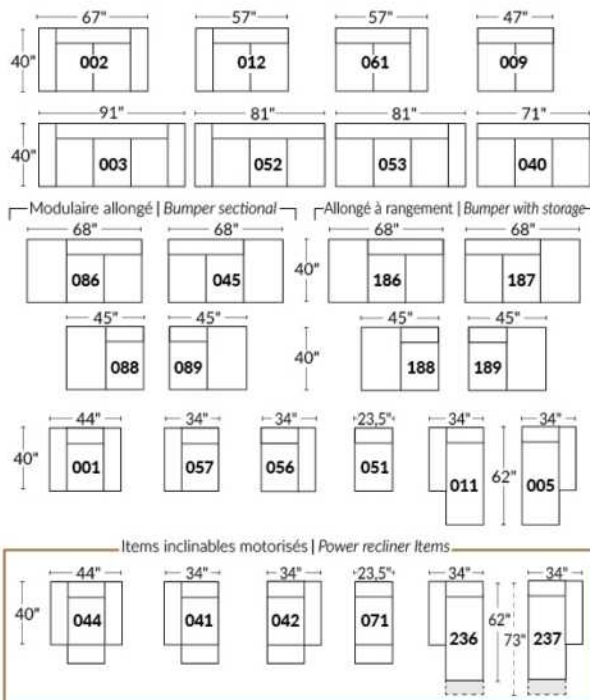

SIÈGE 23" DE LARGE | 23" SEAT WIDTH