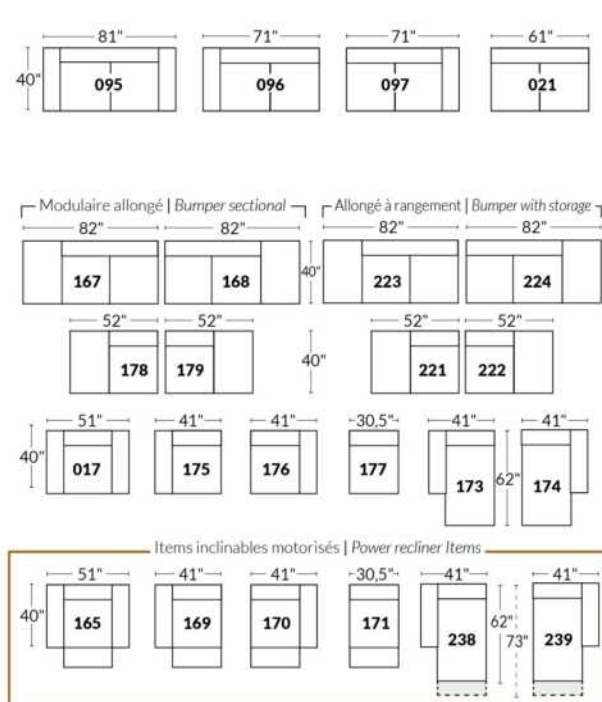

SIÈGE 30" DE LARGE | 30" SEAT WIDTH