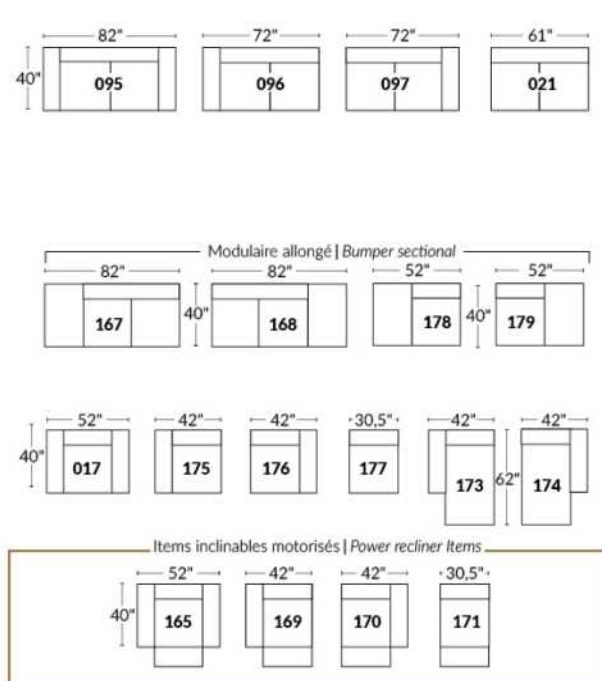

SIÈGE 30" DE LARGE | 30" SEAT WIDTH