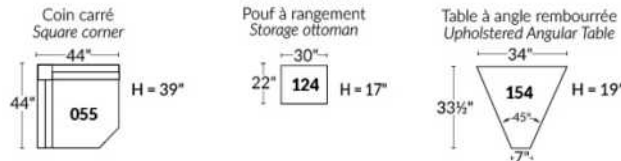

Autres | Others