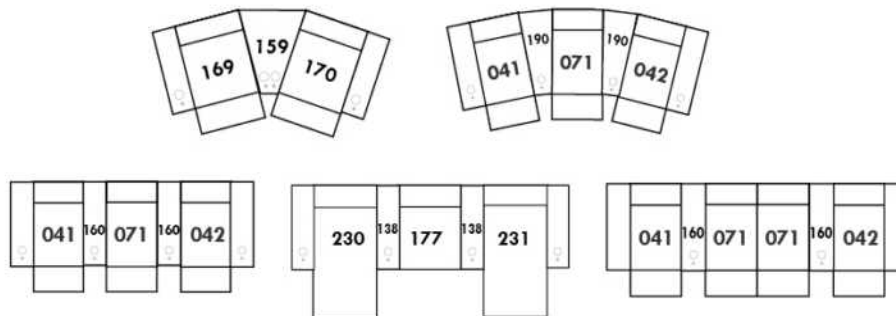

Each storage item has 2 USB ports and one electrical outlet inside the storage.

SUGGESTED CONFIGURATIONS

MANHATTAN

FEATURES:

- Manual adjustable headrest on all items (stationary on wedge).
- *Wall hugger power recliners with full footrest (manual n/a).
- Power recliner lounge chair (manual n/a) with power headrest in option. Wall clearance 8" & front 5".
- Seat cushions with shaped foam + 1" layer of memory foam on top; arm with memory foam.
- Stitching: Small thread in fabric & large flat thread in leather.
- *Excludes 043 & 163 chairs: Wall clearance 16"