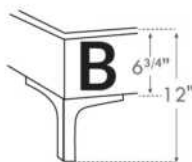

99900

BASE pour tête de lit SANS oreilles Bed base for headboard WITHOUT wings

4" Base contour LARGE | WIDE contour Base

DIMENSIONS

Base de lits seulement
Bed base only

L x P/D x H

K	87" x 86" x 12"
Q	69" x 86" x 12"
D	64" x 82" x 12"
S	49" x 82" x 12"

*Avec pattes | *With Legs
K 410 - Q 411 - D 412 - S 413

Anti-poussière | No Dust
K 420 - Q 421 - D 422 - S 423

Avec rangement | With Storage
K 430 - Q 431

Rangement à tiroir frontal
With Front Drawer
K 440 - Q 441 - D 442

Rangement à tiroir latéraux
With Side Drawers
K 450 - Q 451 (2 tiroirs | drawers)
D 452 - S 453 (1 tiroir | drawer)

2" Base contour MINCE | NARROW contour Base

DIMENSIONS

Base de lits seulement
Bed base only

L x P/D x H

K	82" x 84" x 12"
Q	64" x 84" x 12"
D	59" x 80" x 12"
S	44" x 80" x 12"

*Avec pattes | *With Legs
K 510 - Q 511 - D 512 - S 513

Anti-poussière | No Dust
K 520 - Q 521 - D 522 - S 523

Avec rangement | With Storage
**1" plus large | **1" wider
K 530 - Q 531

Lit réglable | Adjustable bed
Pattes de bois seulement | Wood leg only
K 560 - Q 561 - S 563

	King	Queen	Simple|Single
EXT:	87x89x56	69x89x56	49x89x56
INT:	78x82x12	61x82x12	40x82x12

Rangement à tiroir frontal
With Front Drawer
K 540 - Q 541 - D 542

Rangement à tiroir latéraux
With Side Drawers
K 550 - Q 551 (2 tiroirs | drawers)
D 552 - S 553 (1 tiroir | drawer)

Les illustrations sont génériques et n'indiquent pas tous les détails de coutures. | The sketches are generic and do not reflect all sewing details.

LG60 Metal

*Choix de pattes (Seulement pour base avec pattes)
*Leg choices (Only for Bed base with legs)

N.B.

La hauteur du pied et longeron varie selon la patte choisie.
Foot & siderail height varies according to leg choice.