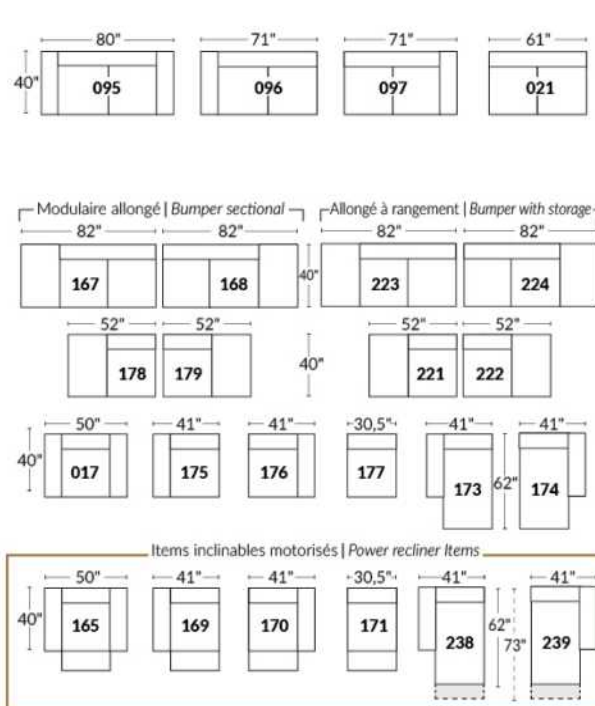

SIÈGE 30" DE LARGE | 30" SEAT WIDTH