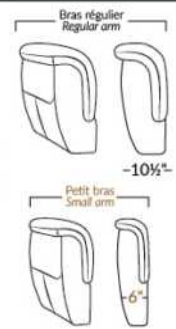

BRAS | ARMS

Option de bras:
Bras Régulier Large 10,5" ou Petit bras 6"

Arm option
Regular arm Large 10.5" or Small arm 6"

Contrôle de l'inclinaison situé à l'extérieur du bras
Recliner control located on the outside of the arm.