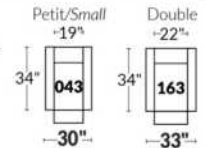

FAUTEUIL BERÇANT PIVOTANT INCLINABLE SWIVEL ROCKING MOTION CHAIR

Dégagement mural de 16" Wall clearance
Hauteur de 42" Height
Largeur de bras 6" Arms width
Option base de bois | Wood base option