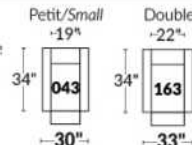

FAUTEUIL BERÇANT PIVOTANT INCLINABLE SWIVEL ROCKING MOTION CHAIR

Dégagement mural de 16" Wall clearance
Hauteur de 42" Height
Largeur de bras 6" Arms width
Option base de bois | Wood base option