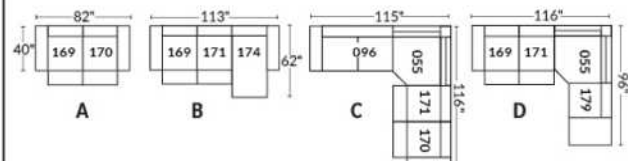

EXEMPLE 30" EXAMPLE