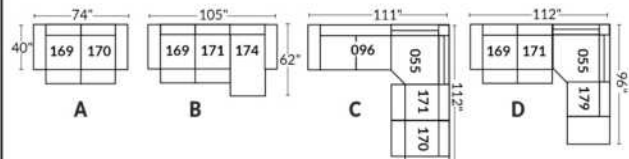

EXEMPLE 30" EXAMPLE