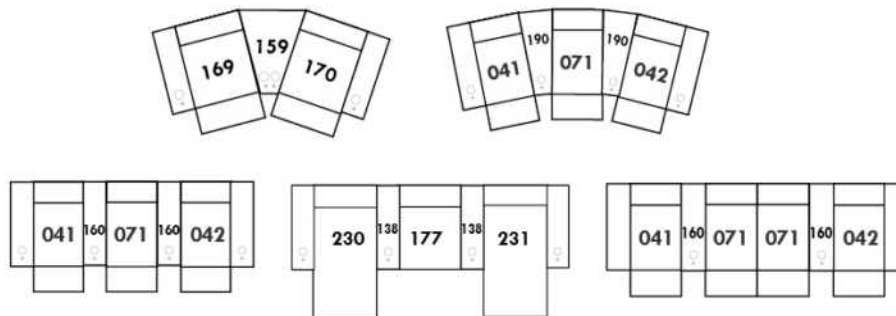

Each storage item has 2 USB ports and one electrical outlet inside the storage.

SUGGESTED CONFIGURATIONS

CDN Price List

SHIRAZ

LEG: Specify colour of legs LG87 or LG96. Also available metal leg LG88.

COMBO: Cover #2 on back cushions only.