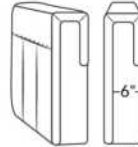

BRAS | ARMS

Contrôle de l'inclinaison situé à l'intérieur du bras
Recliner control located on the inside of the arm.