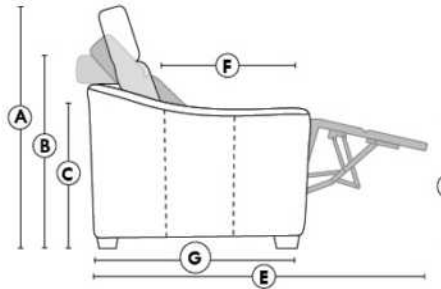

SPECIFICATIONS