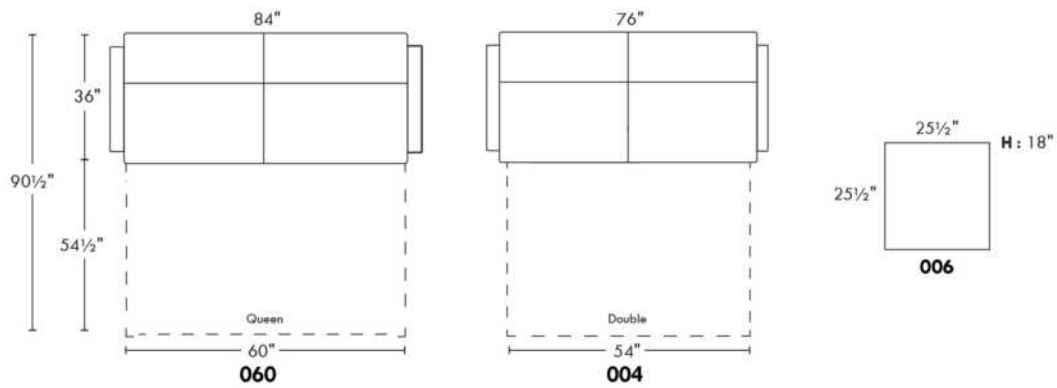

NEW YORK

Hauteur complète 33" | Hauteur de siège 17" | Hauteur devant bras 24" | Profondeur d'assise 21"
Total Height 33" | Seat Height 17" | Arm Height 24" | Seat Depth 21"

www.jaymar.ca