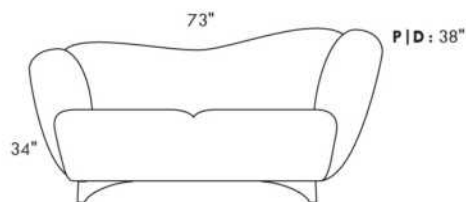

SCORPIO

Hauteur de siège 18" | Hauteur devant bras 34" | Profondeur d'assise 21"
Seat Height 18" | Arm Height 34" | Seat Depth 21"

095*

002*

001

006

COUSSIN DÉCORATIF INCLU
ARM BOLSTER INCLUDED

PL12

Diam.: 17"
rond | round