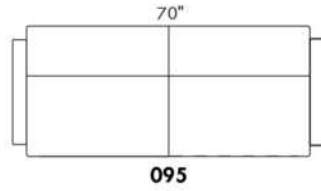

ESTHER

Hauteur complète 35" | Hauteur de siège 19" | Hauteur devant bras 26" | Profondeur d'assise 21"
Total Height 35" | Seat Height 19" | Arm Height 26" | Seat Depth 21"

www.jaymar.ca