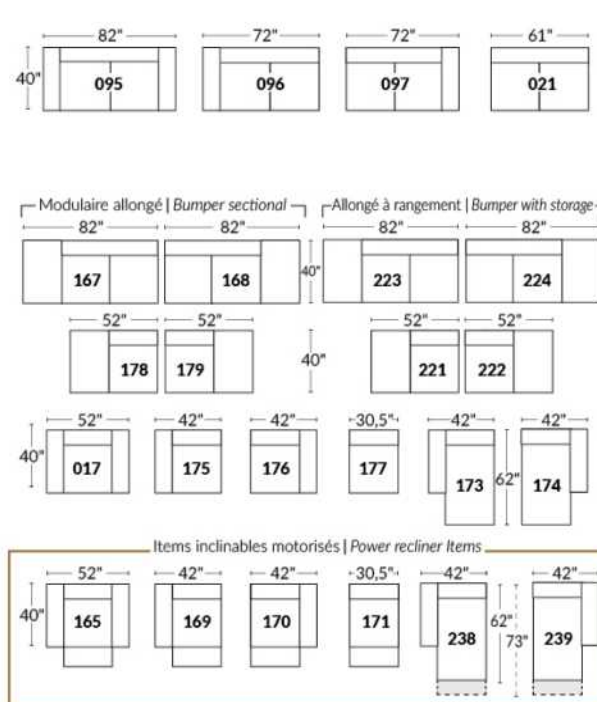

SIÈGE 30" DE LARGE | 30" SEAT WIDTH