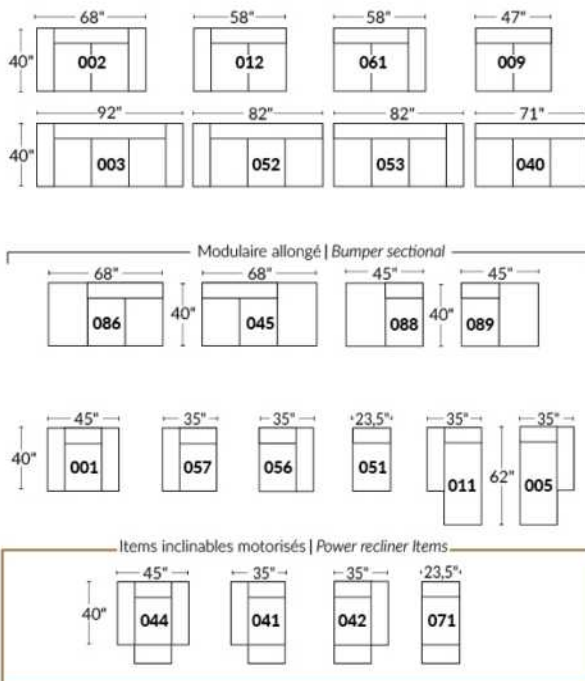

SIÈGE 23" DE LARGE | 23" SEAT WIDTH