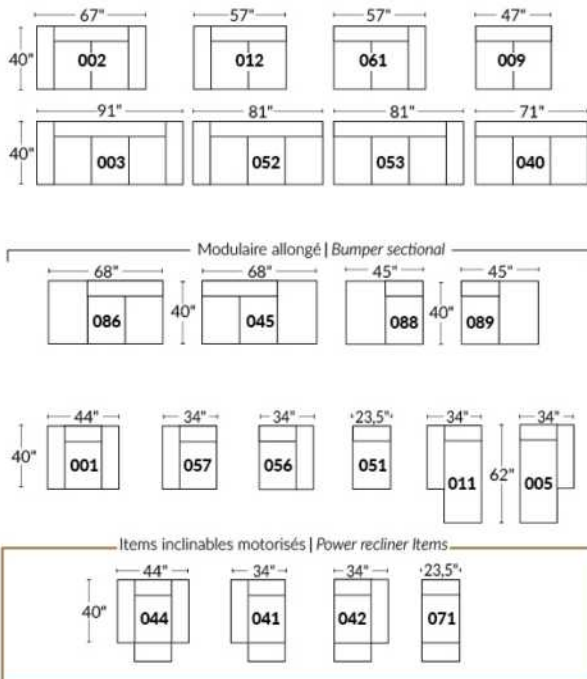

SIÈGE 23" DE LARGE | 23" SEAT WIDTH