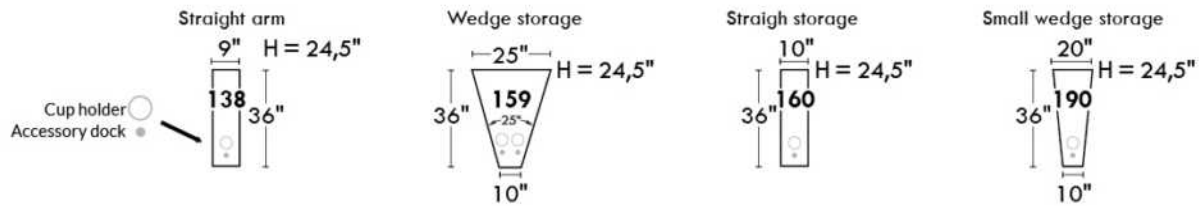

Each storage item has 2 USB ports and one electrical outlet inside the storage.

SUGGESTED CONFIGURATIONS

MARSEILLE

FEATURES:

- Manual adjustable headrest on all items (2 on square corner & stationary on wedge).
- *Wall hugger power recliners with full footrest (manual n/a).
- Power recliner lounge chair (manual n/a) with power headrest in option. Wall clearance 8" & front 5".
- Seat cushions with shaped foam + 1" layer of memory foam on top; arm with memory foam.
- Stitching: Small thread in fabric & large flat thread in leather.
- *Excludes 043 & 163 chairs: Wall clearance 16"