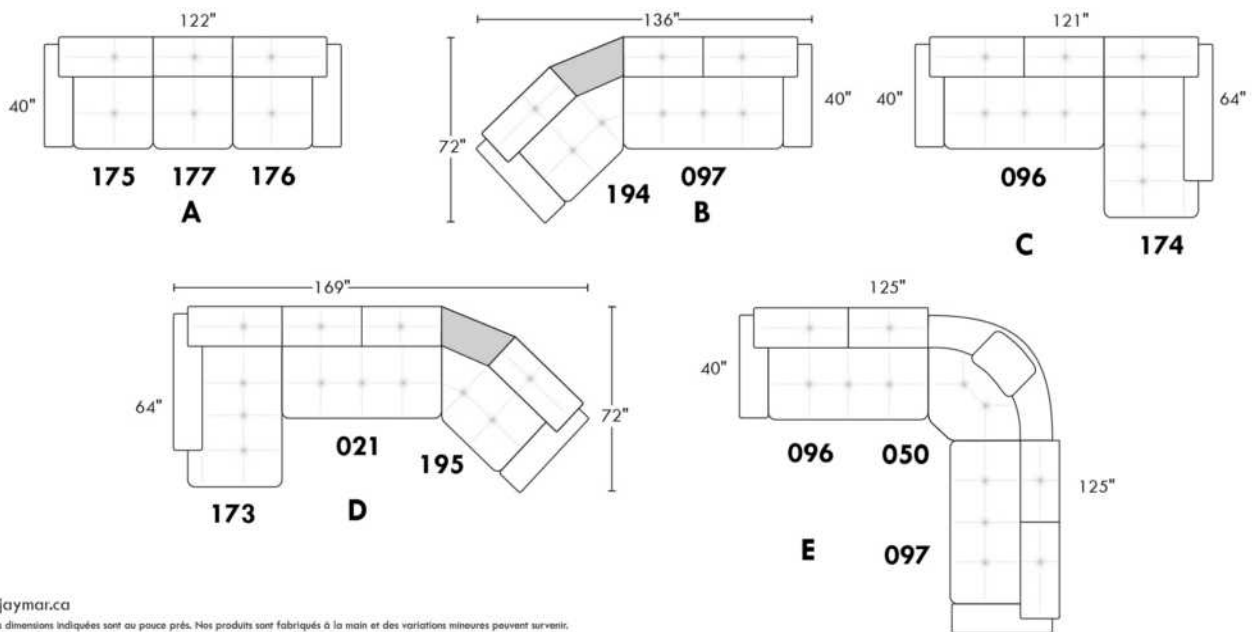

CONFIGURATIONS