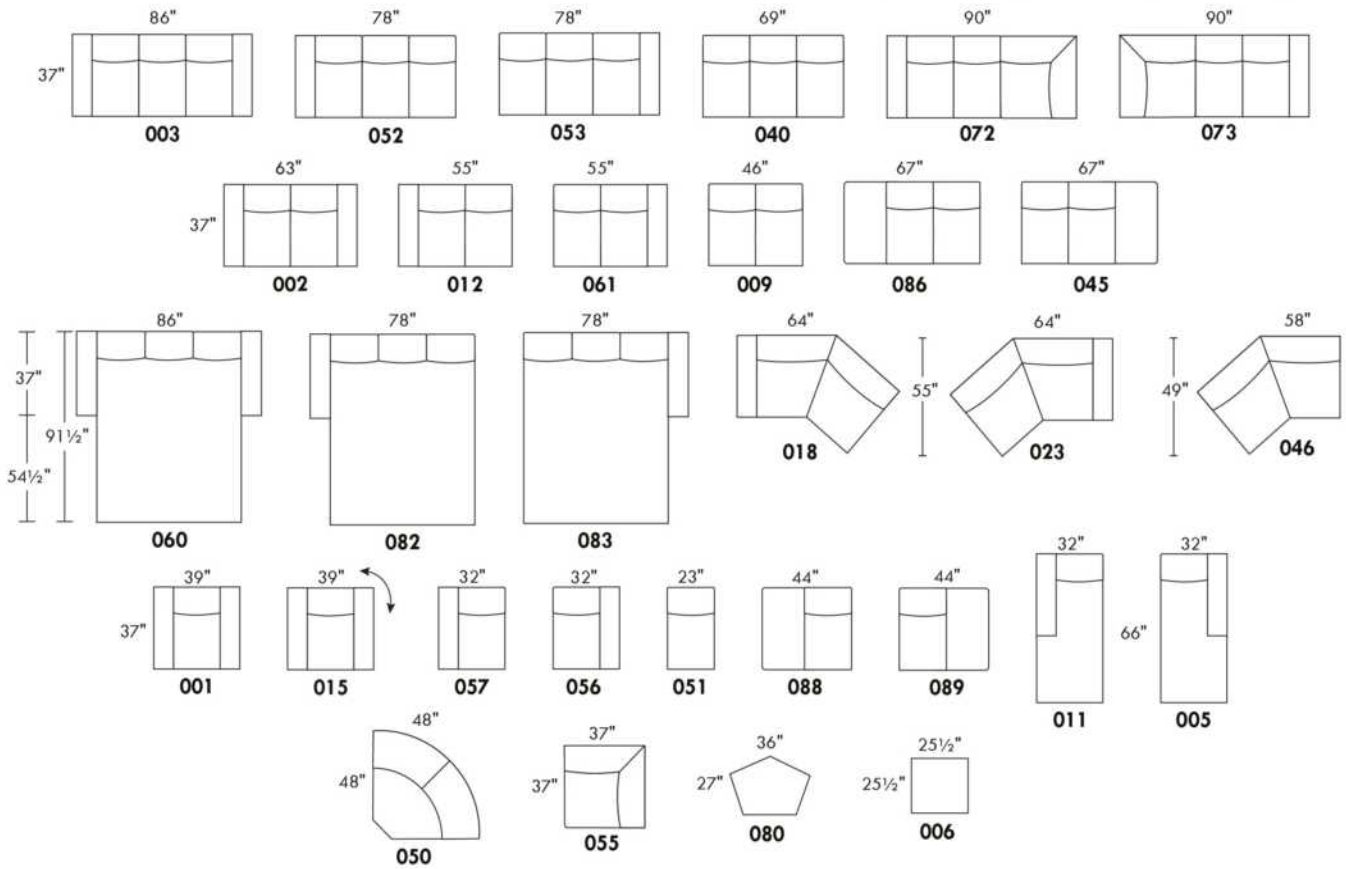

Hauteur complète 35" | Hauteur de siège 19" | Hauteur devant bras 24" | Profondeur d'assise 21"
Total Height 35" | Seat Height 19" | Arm Height 24" | Seat Depth 21"