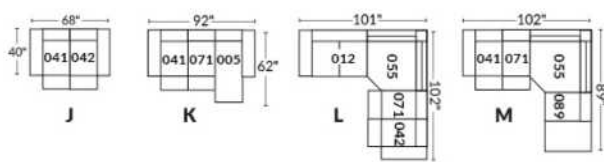

EXEMPLE 23" EXAMPLE