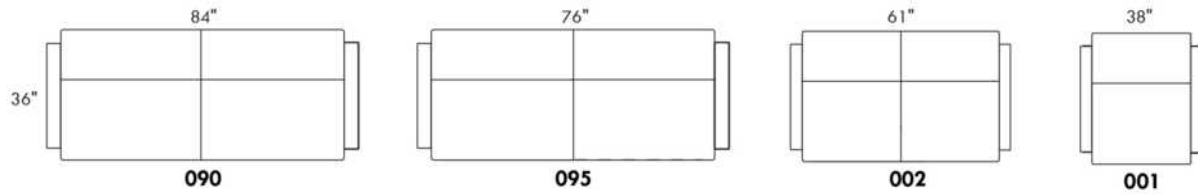

NEW YORK

Hauteur complète 33" | Hauteur de siège 17" | Hauteur devant bras 24" | Profondeur d'assise 21"
Total Height 33" | Seat Height 17" | Arm Height 24" | Seat Depth 21"

www.jaymar.ca