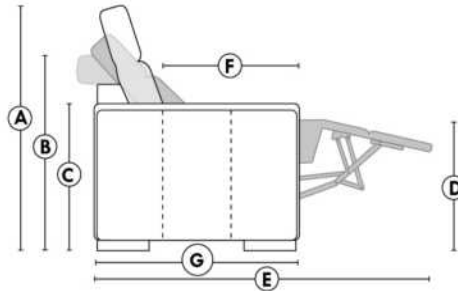

SPECIFICATIONS