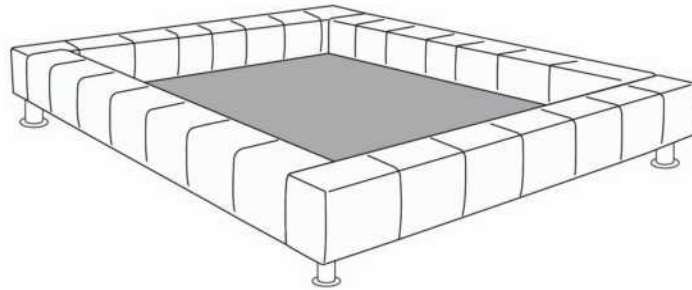

BRIDGE

Lit bridge *Bed items*

Base de Lit/Bed base

372 California King (US only/seulement) | 380 King | 360 Queen | 314 Simple/ Single