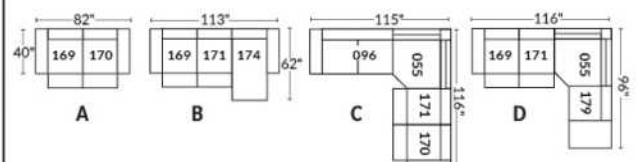

EXEMPLE 30" EXAMPLE