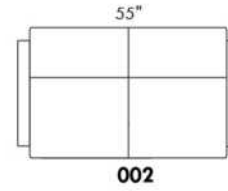

ESTHER

Hauteur complète 35" | Hauteur de siège 19" | Hauteur devant bras 26" | Profondeur d'assise 21"
Total Height 35" | Seat Height 19" | Arm Height 26" | Seat Depth 21"

www.jaymar.ca