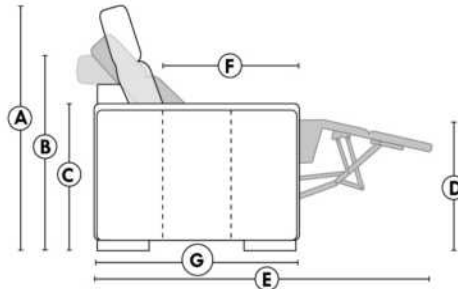

SPECIFICATIONS