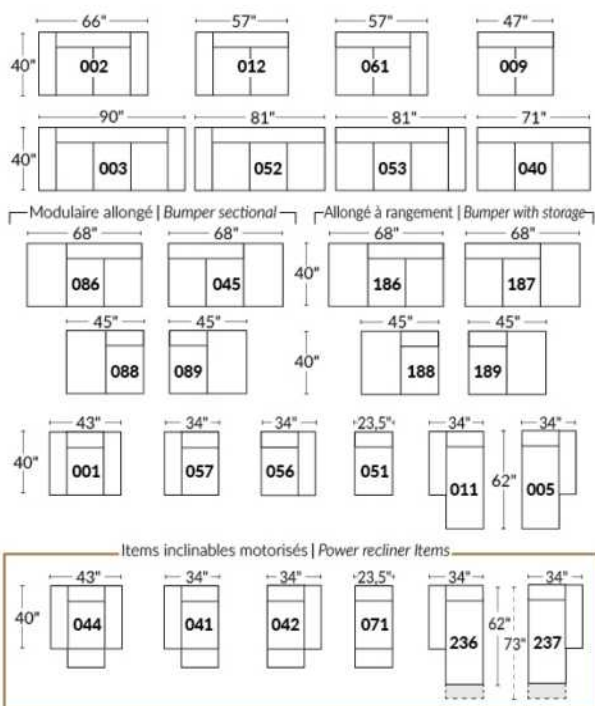

SIÈGE 23" DE LARGE | 23" SEAT WIDTH