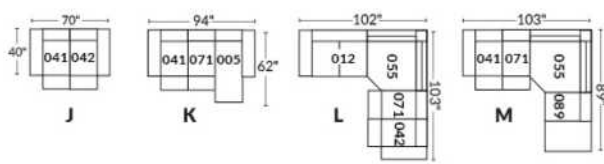

EXEMPLE 23" EXAMPLE