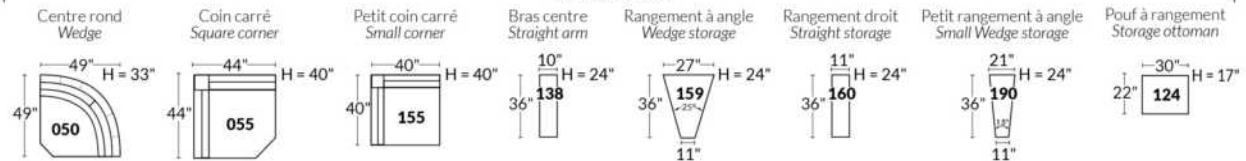

Autres | Others