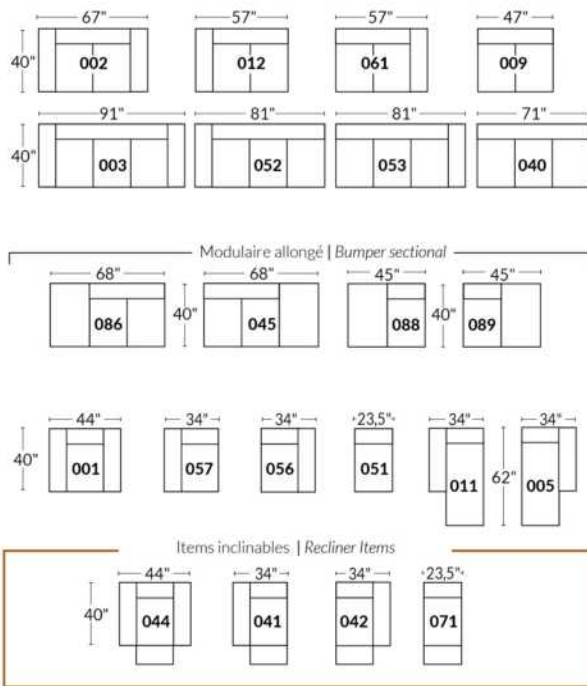

SIÈGE 23" DE LARGE | 23" SEAT WIDTH