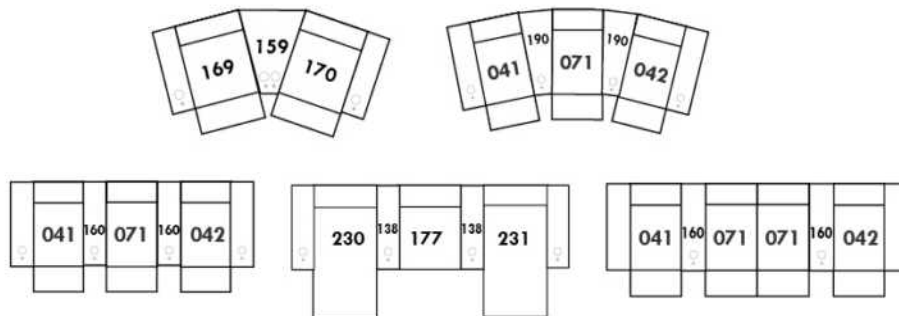

Each storage item has 2 USB ports and one electrical outlet inside the storage.

SUGGESTED CONFIGURATIONS

MONTREAL

FEATURES:

- Manual adjustable headrest on all items (stationary on wedge).
- *Wall hugger power recliners with full footrest (manual n/a).
- Power recliner lounge chair (manual n/a) with power headrest in option. Wall clearance 8" & front 5".
- Seat cushions with shaped foam + 1" layer of memory foam on top; arm with memory foam.
- Stitching: Small thread in fabric & large flat thread in leather.
- *Excludes 043 & 163 chairs: Wall clearance 16"