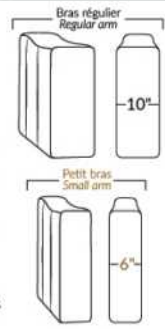

BRAS | ARMS

Option de bras:
Bras Régulier Large 10" ou Petit bras 6"

Arm option
Regular arm Large 10" or Small arm 6"

Contrôle de l'inclinaison situé à l'intérieur du bras
Recliner control located on the inside of the arm.

Option d'accessoires disponible sur le bras régulier seulement
Accessories option, available on Regular arms ONLY.