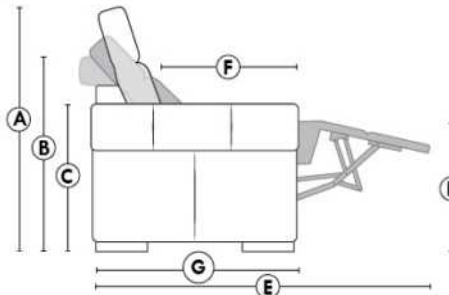

WASHINGTON

OPTIMA
Collection

Jaymar

Conçu et fabriqué fièrement au Canada
Proudly designed and made in Canada

Our product is hand-made and minor variations can occur.

SPECIFICATIONS