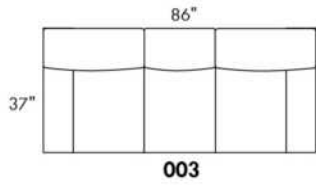

HARRISON

Hauteur complète 36" | Hauteur de siège 19" | Hauteur devant bras 26" | Profondeur d'assise 21"
Total Height 36" | Seat Height 19" | Arm Height 26" | Seat Depth 21"

www.jaymar.ca