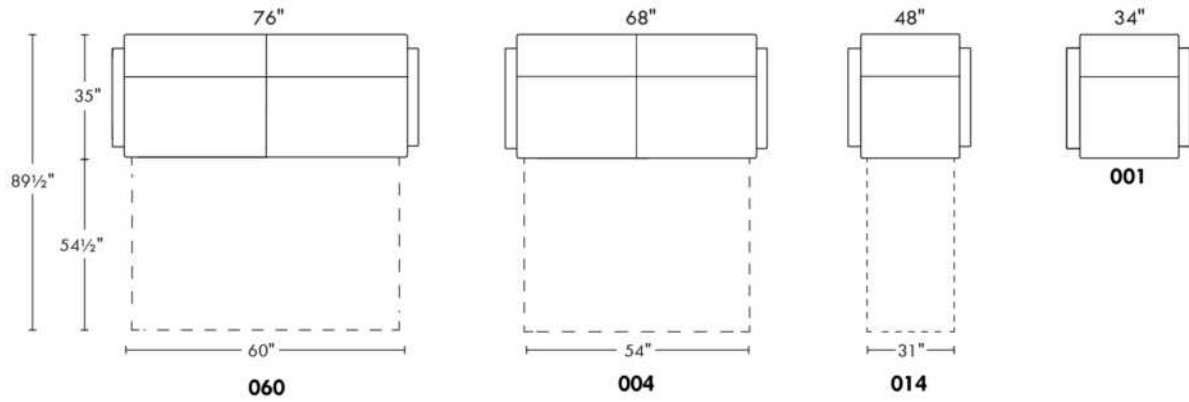

YARIS

Hauteur complète 35" | Hauteur de siège 18" | Hauteur devant bras 25½" | Profondeur d'assise 21"
Total Height 35" | Seat Height 18" | Arm Height 25½" | Seat Depth 21"

www.jaymar.ca