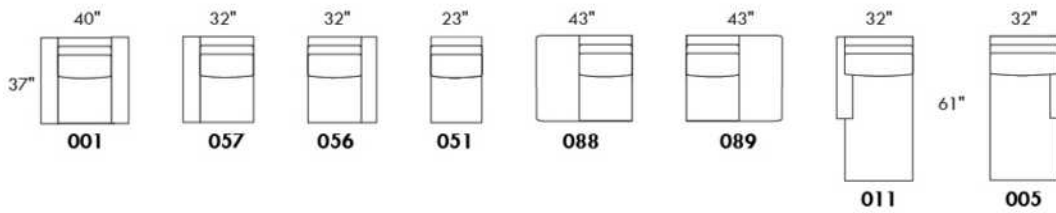

RIOPEL

Hauteur complète 35" | Hauteur de siège 19" | Hauteur devant bras 25" | Profondeur d'assise 21"/22"
Total Height 35" | Seat Height 19" | Arm Height 25" | Seat Depth 21"/22"

www.jaymar.ca