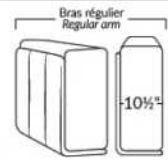

BRAS | ARMS

Option de bras:
Bras Régulier Large 10,5" ou Petit bras 6"