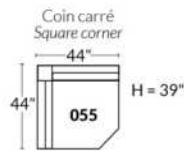

Autres | Others