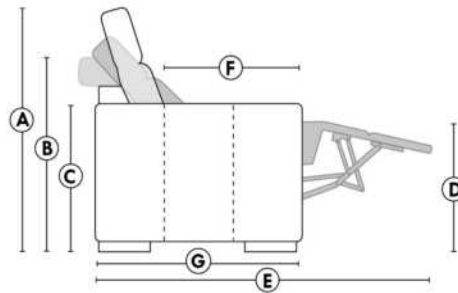

SPECIFICATIONS