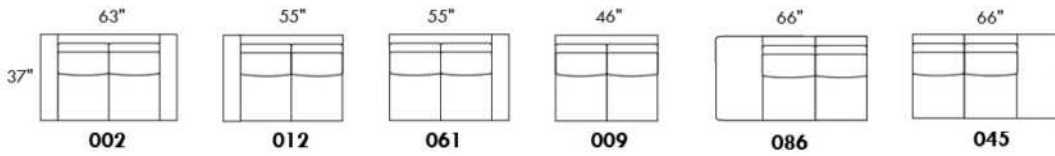

RIOPEL

Hauteur complète 35" | Hauteur de siège 19" | Hauteur devant bras 25" | Profondeur d'assise 21"/22"
Total Height 35" | Seat Height 19" | Arm Height 25" | Seat Depth 21"/22"

www.jaymar.ca