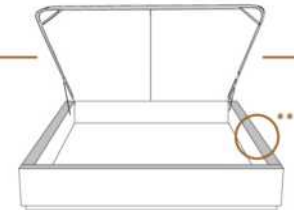

Avec rangement | With Storage
**1" plus large | **1" wider
K 530 - Q 531