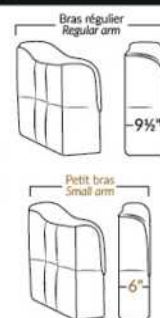

BRAS | ARMS

Option de bras:
Bras Régulier Large 9,5" ou Petit bras 6"

Arm option
Regular arm Large 9.5" or Small arm 6"

Contrôle de l'inclinaison situé à l'extérieur du bras
Recliner control located on the outside of the arm.