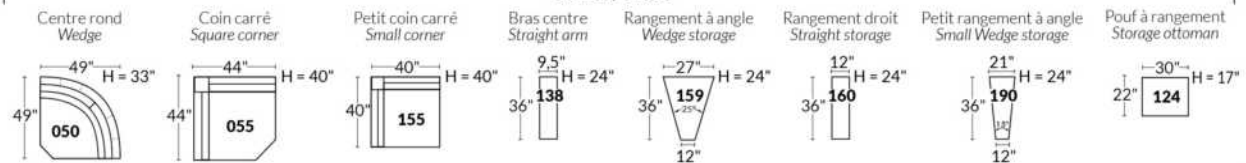

Autres | Others