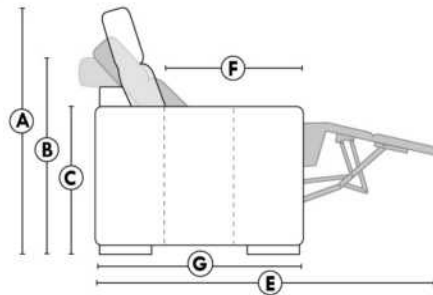

SPECIFICATIONS