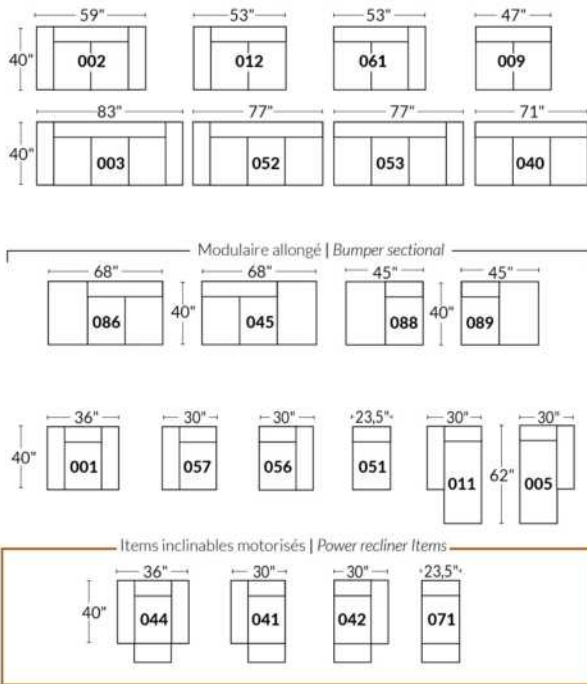

SIÈGE 23" DE LARGE | 23" SEAT WIDTH