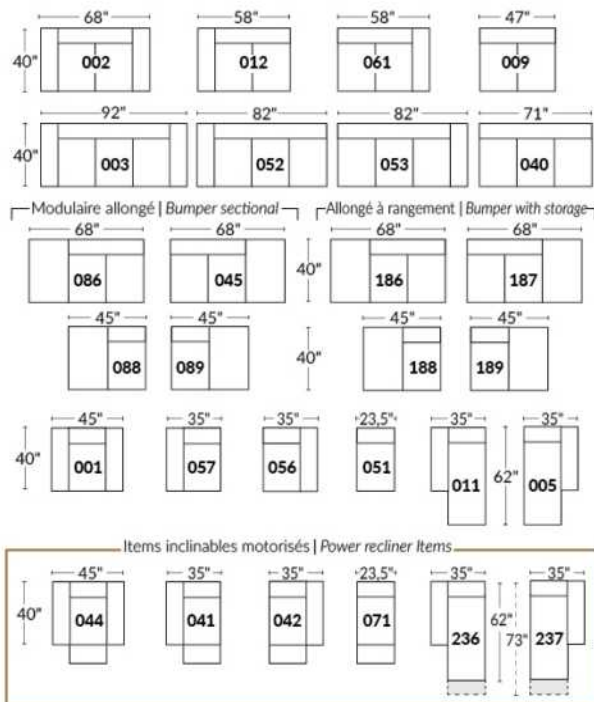

SIÈGE 23" DE LARGE | 23" SEAT WIDTH