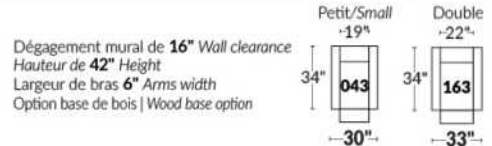

FAUTEUIL BERÇANT PIVOTANT INCLINABLE SWIVEL ROCKING MOTION CHAIR