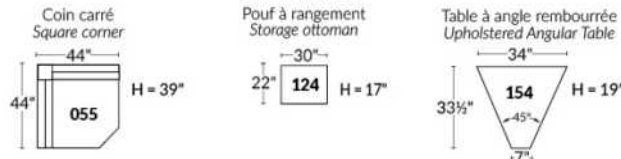

Autres | Others