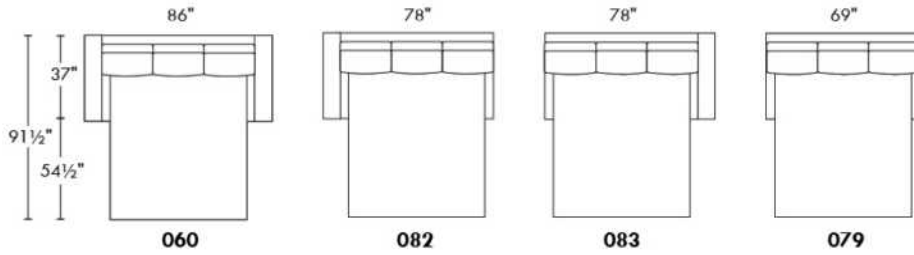

RIOPEL

Hauteur complète 35" | Hauteur de siège 19" | Hauteur devant bras 25" | Profondeur d'assise 21"/22"
Total Height 35" | Seat Height 19" | Arm Height 25" | Seat Depth 21"/22"

www.jaymar.ca