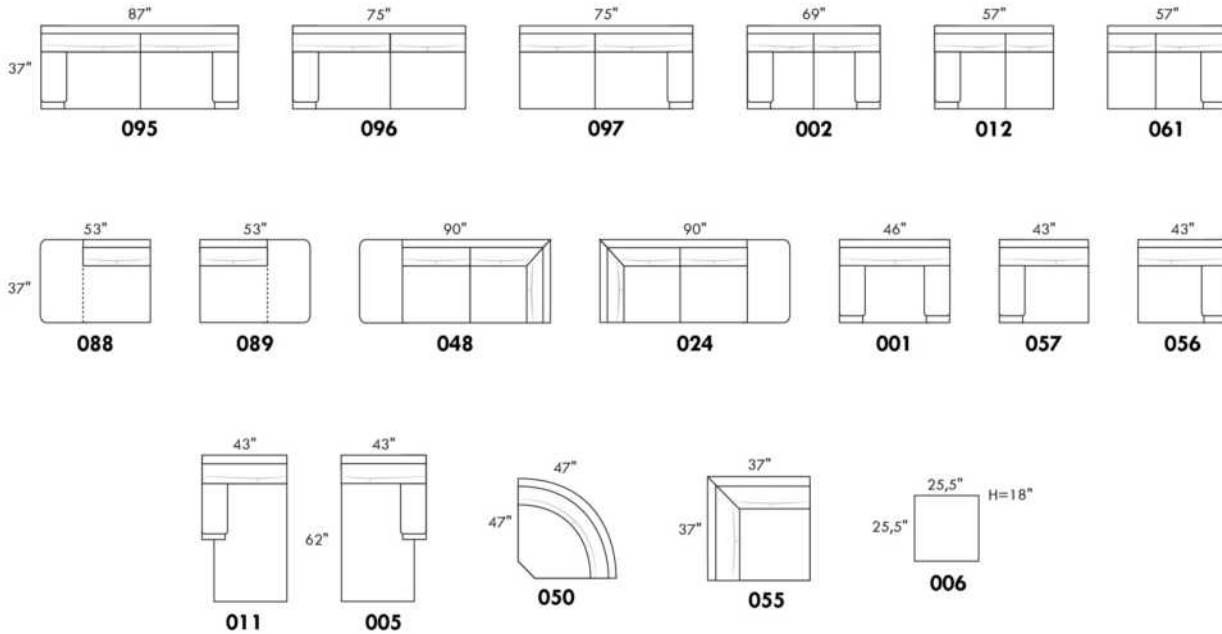

Hauteur complète 34" | Hauteur de siège 18" | Hauteur devant bras 24" | Profondeur d'assise 21"
Total Height 34" | Seat Height 18" | Arm Height 24" | Seat Depth 21"