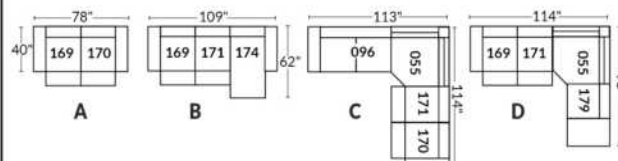

EXEMPLE 30" EXAMPLE