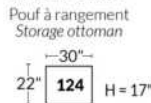

Autres | Others