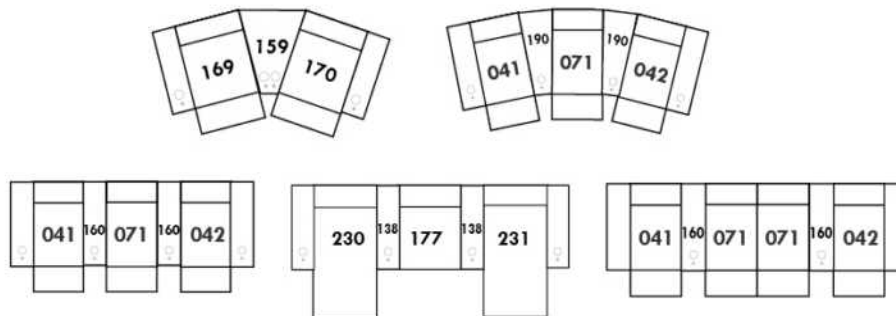

Each storage item has 2 USB ports and one electrical outlet inside the storage.

SUGGESTED CONFIGURATIONS

MAXIMA

Features: Manual adjustable headrest included with all items (2 on square corner). Stitching: Small thread in fabric & large flat thread in leather.
Memory foam in seat cushions.
NOTE: 2 recliner seats SEPARATED by a SQUARE CORNER or TABLE cannot be opened at the same time.