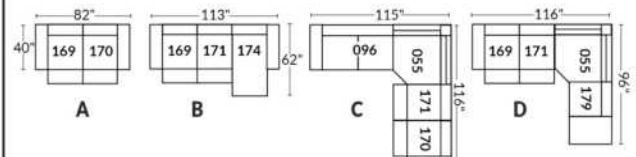

EXEMPLE 30" EXAMPLE