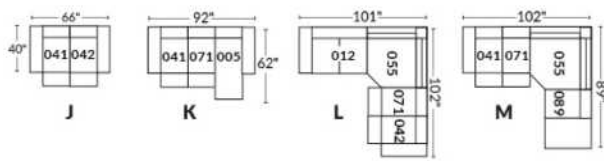

EXEMPLE 23" EXAMPLE