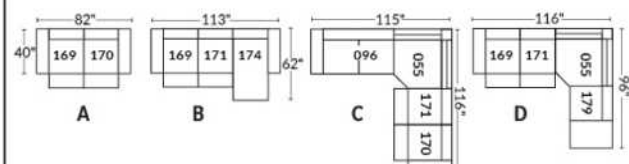

EXEMPLE 30" EXAMPLE