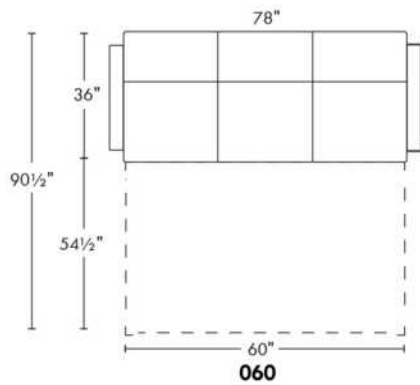

ESTHER

Hauteur complète 35" | Hauteur de siège 19" | Hauteur devant bras 26" | Profondeur d'assise 21"
Total Height 35" | Seat Height 19" | Arm Height 26" | Seat Depth 21"

www.jaymar.ca