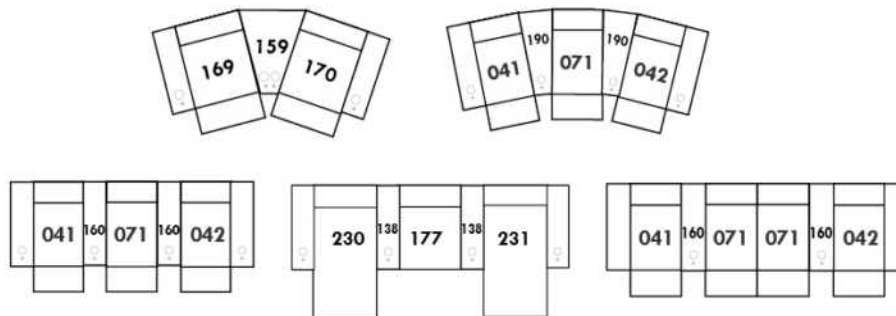

Each storage item has 2 USB ports and one electrical outlet inside the storage.

SUGGESTED CONFIGURATIONS

MONACO

Features: Manual adjustable headrest with all items (2 on square corner). Stitching: Small thread in fabric & large flat thread in leather. Memory foam in arms & seat cushions.