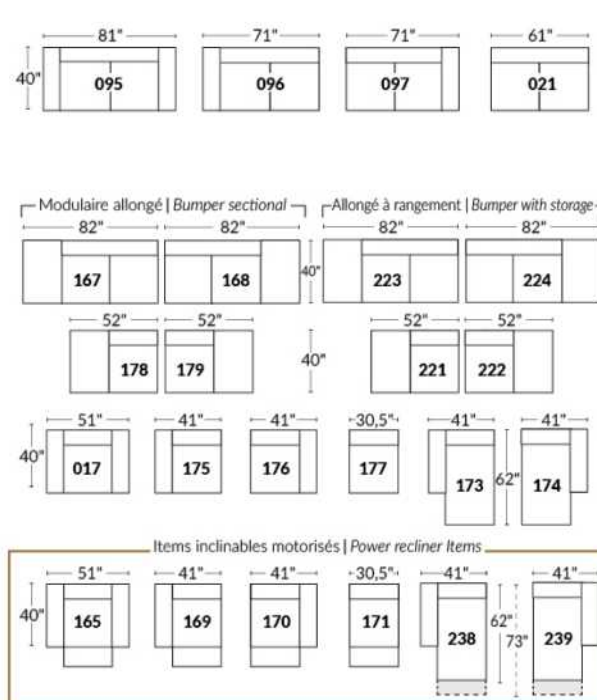

SIÈGE 30" DE LARGE | 30" SEAT WIDTH