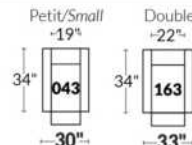

FAUTEUIL BERÇANT PIVOTANT INCLINABLE SWIVEL ROCKING MOTION CHAIR

Dégagement mural de 16" Wall clearance
Hauteur de 42" Height
Largeur de bras 6" Arms width
Option base de bois | Wood base option