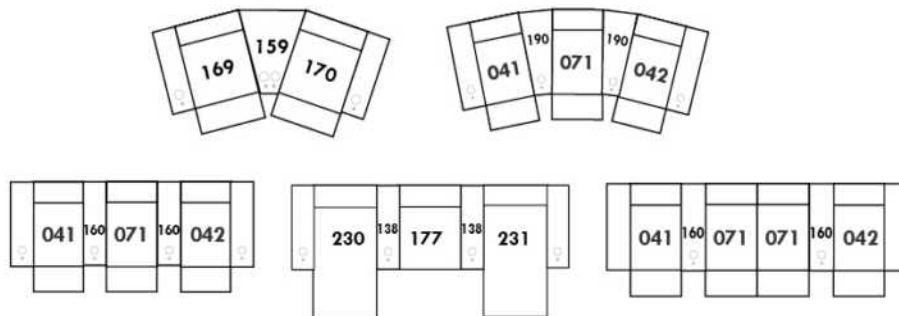

Each storage item has 2 USB ports and one electrical outlet inside the storage.

SUGGESTED CONFIGURATIONS

CDN Price List

BRASILIA

LG52 available metal or wood. If wood specify colour.

COMBO: Cover #2 on back only.