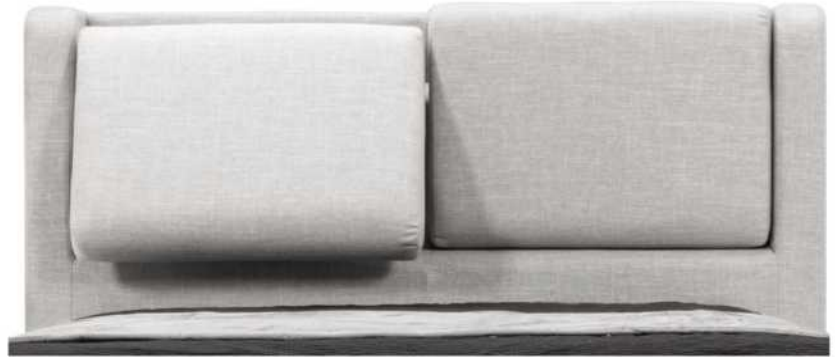

ZEN

Tête de lit sans oreilles | Headboard without wings

400 King - 401 Queen

Pour les dimensions des bases; Voir la liste de prix 99900
For the dimensions of the bed bases; See Price list 99900

4" Base contour LARGE | WIDE contour Base

DIMENSIONS
Lit grandeur complète
Complete bed size

Base: 12" Haut | Height

L x P/D x H

87" x 95" x 47"

69" x 95" x 47"

K
Q