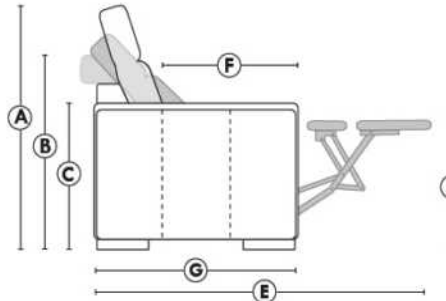

MAXIMA

LINEA 30 Collection

Conçu et fabriqué fièrement au Canada
Proudly designed and made in Canada

Our product is hand-made and minor variations can occur.

SPECIFICATIONS