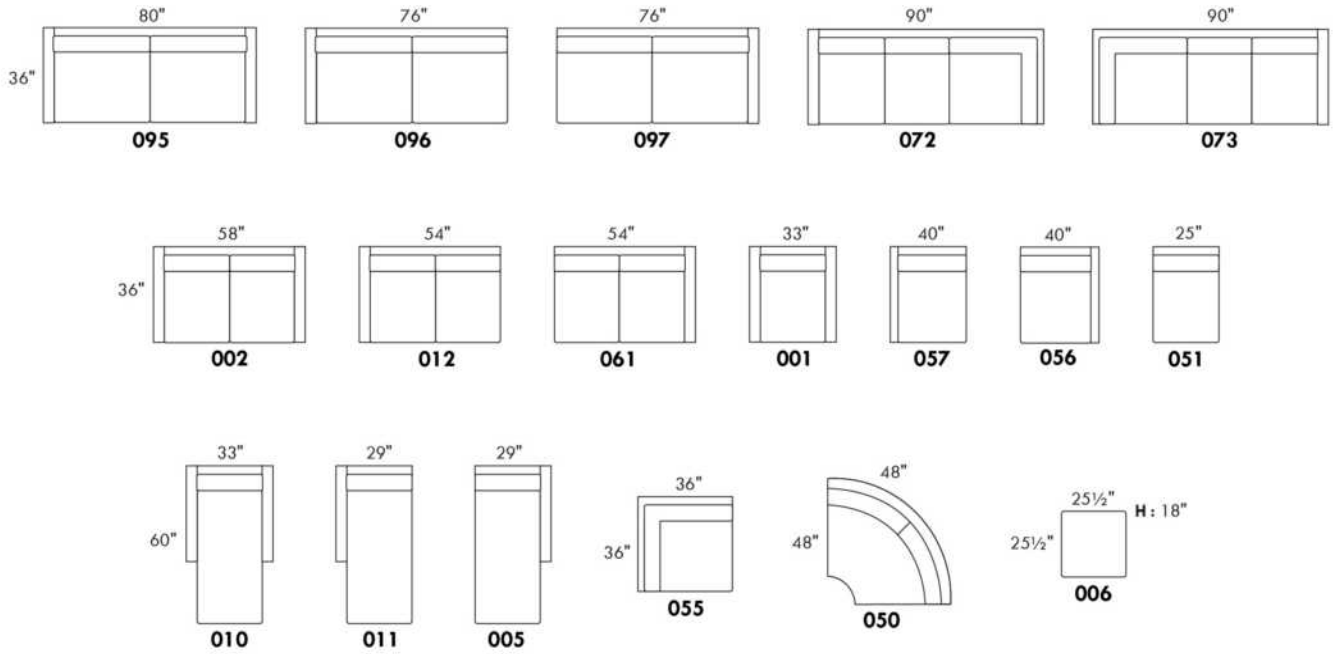

Hauteur complète 35" | Hauteur de siège 19" | Hauteur devant bras 24" | Profondeur d'assise 21"
Total Height 35" | Seat Height 19" | Arm Height 24" | Seat Depth 21"