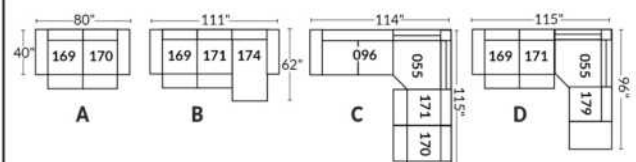

EXEMPLE 30" EXAMPLE