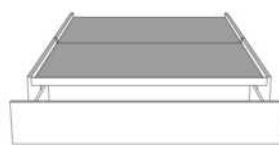

Rangement à tiroir frontal
With Front Drawer
K 540 - Q 541 - D 542