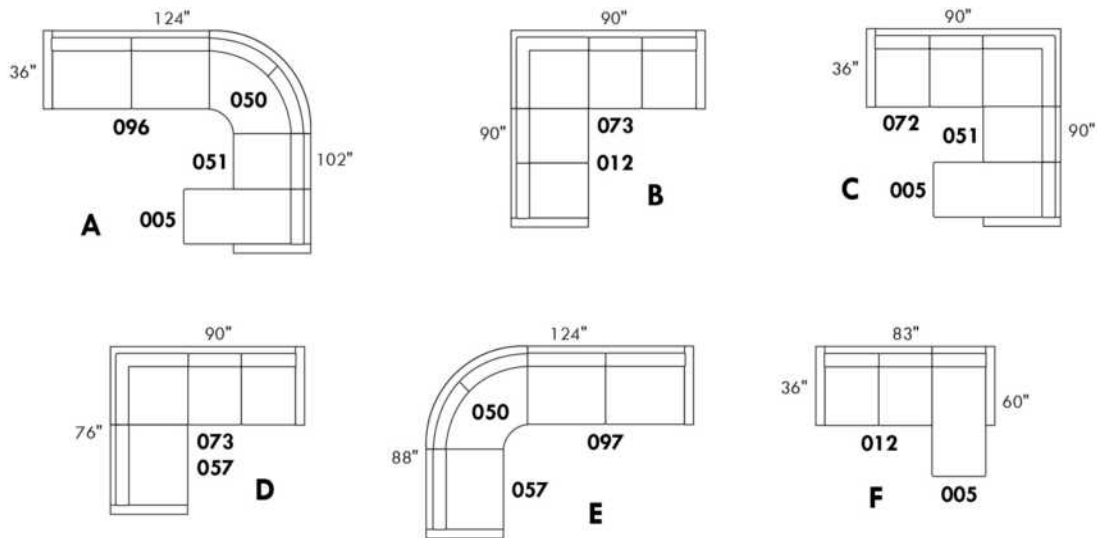

CONFIGURATIONS