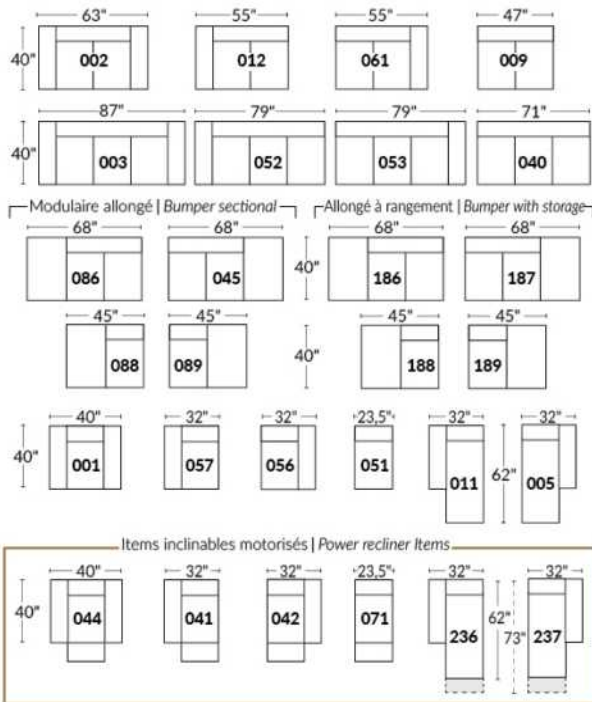

SIÈGE 23" DE LARGE | 23" SEAT WIDTH