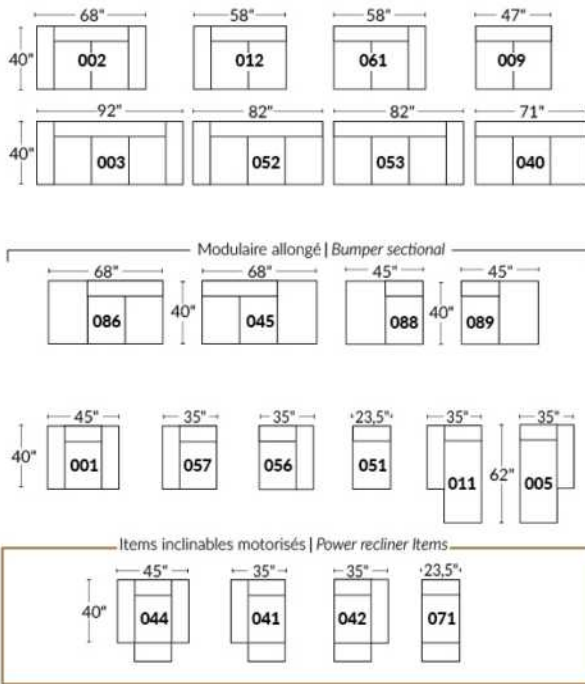

SIÈGE 23" DE LARGE | 23" SEAT WIDTH