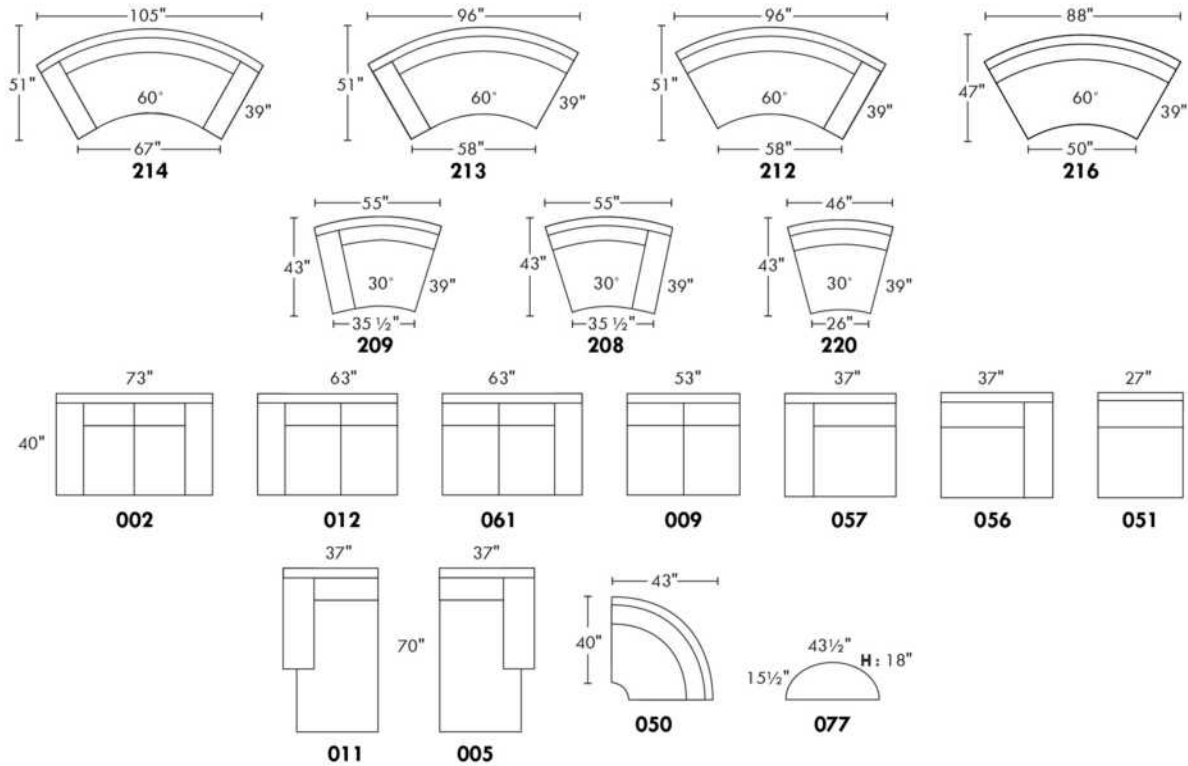

Hauteur complète 34" | Hauteur de siège 17¼" | Hauteur devant bras 24" | Profondeur d'assise 23"
Total Height 34" | Seat Height 17¼" | Arm Height 24" | Seat Depth 23"