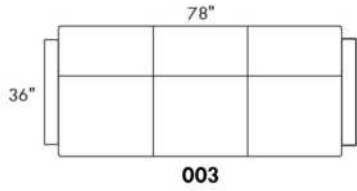

ESTHER

Hauteur complète 35" | Hauteur de siège 19" | Hauteur devant bras 26" | Profondeur d'assise 21"
Total Height 35" | Seat Height 19" | Arm Height 26" | Seat Depth 21"

www.jaymar.ca