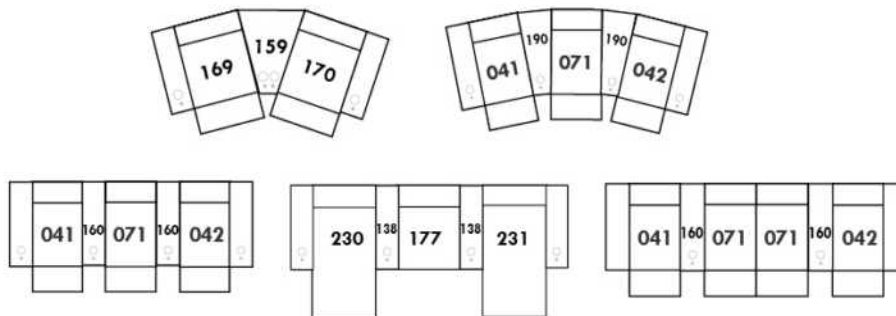

SUGGESTED CONFIGURATIONS