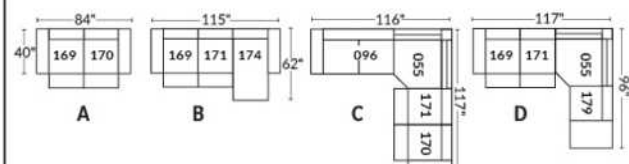

EXEMPLE 30" EXAMPLE