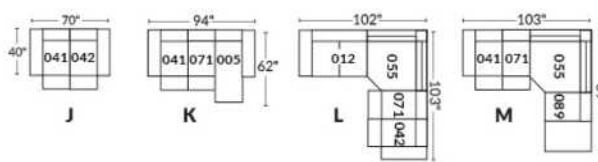

EXEMPLE 23" EXAMPLE