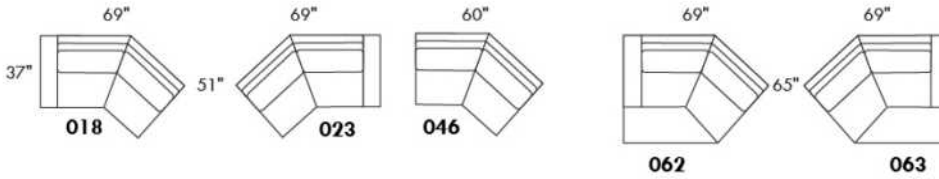

RIOPEL

Hauteur complète 35" | Hauteur de siège 19" | Hauteur devant bras 25" | Profondeur d'assise 21"/22"
Total Height 35" | Seat Height 19" | Arm Height 25" | Seat Depth 21"/22"

www.jaymar.ca