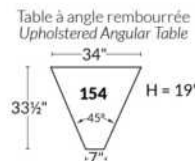

Autres | Others