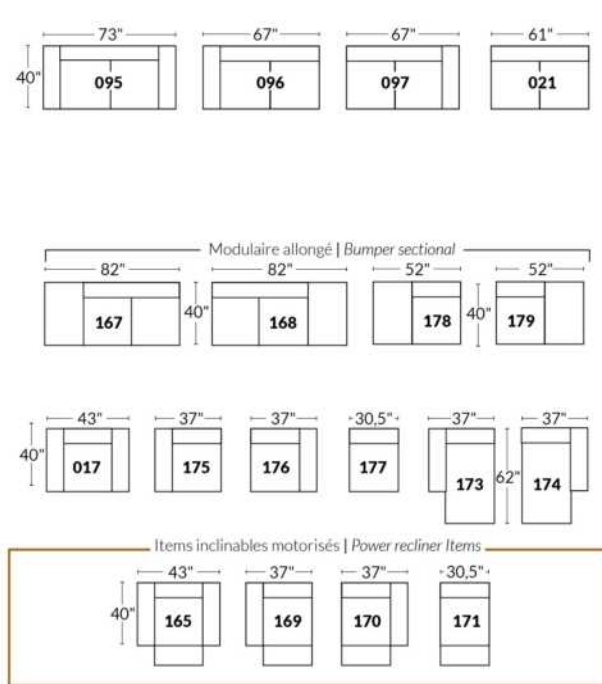

SIÈGE 30" DE LARGE | 30" SEAT WIDTH