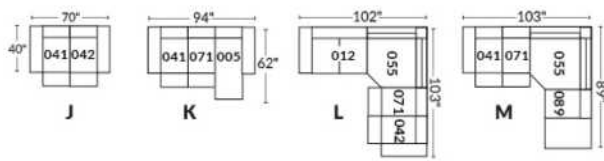

EXEMPLE 23" EXAMPLE