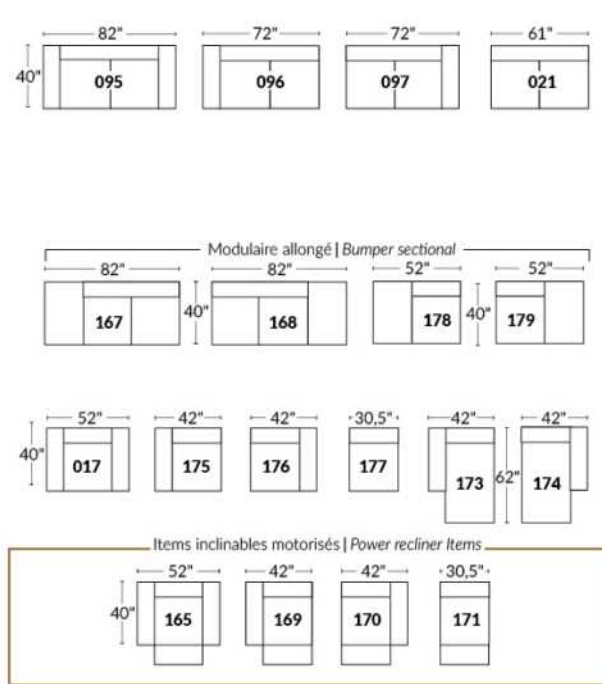

SIÈGE 30" DE LARGE | 30" SEAT WIDTH