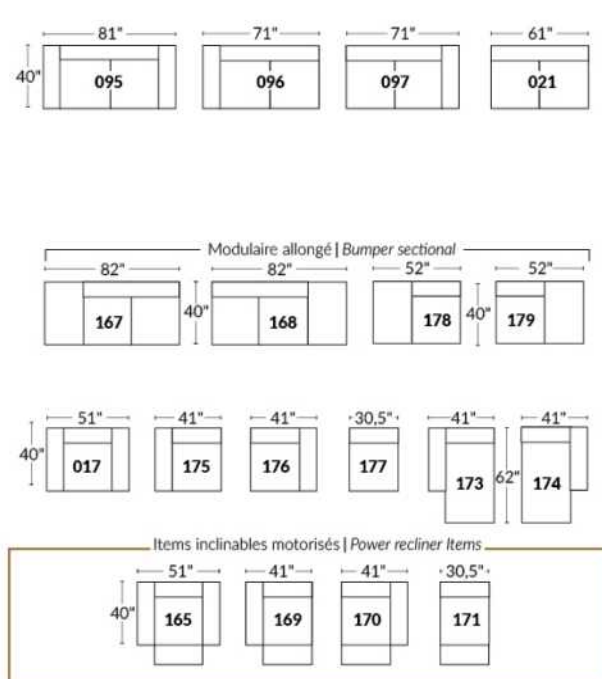

SIÈGE 30" DE LARGE | 30" SEAT WIDTH