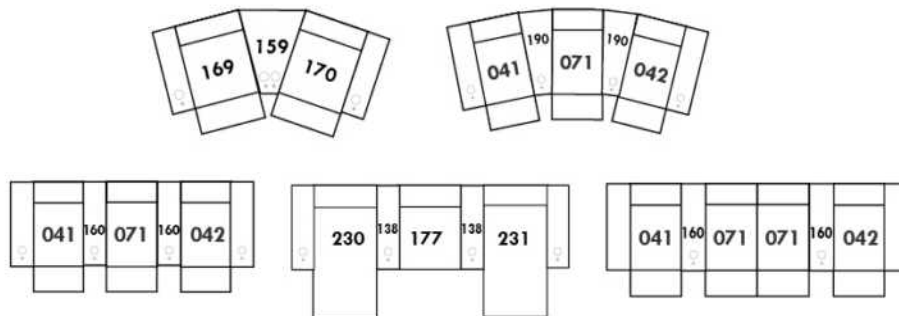

Each storage item has 2 USB ports and one electrical outlet inside the storage.

SUGGESTED CONFIGURATIONS

MARSEILLE

FEATURES:

- Manual adjustable headrest on all items (2 on square corner & stationary on wedge).
- *Wall hugger power recliners with full footrest (manual n/a).
- Power recliner lounge chair (manual n/a) with power headrest in option. Wall clearance 8" & front 5".
- Seat cushions with shaped foam + 1" layer of memory foam on top; arm with memory foam.
- Stitching: Small thread in fabric & large flat thread in leather.
- *Excludes 043 & 163 chairs: Wall clearance 16"