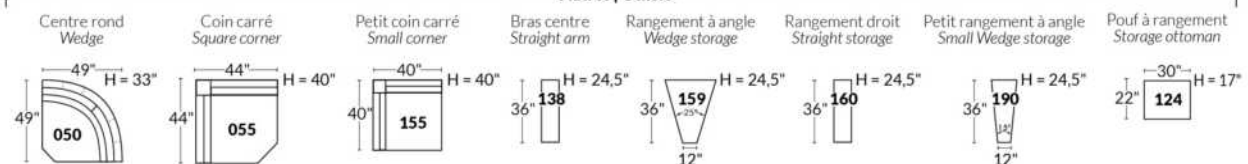

SIÈGE 30" DE LARGE | 30" SEAT WIDTH

Autres | Others

CDN Price List

PARIS

FEATURES: Modern style with tufted headrest & base. Decorative metal bar on outside arm. Manual headrest adjustable to 1 position.
SPECS: Seat Depth: 23". Arm Height: 21". Seat Height: 16,5".