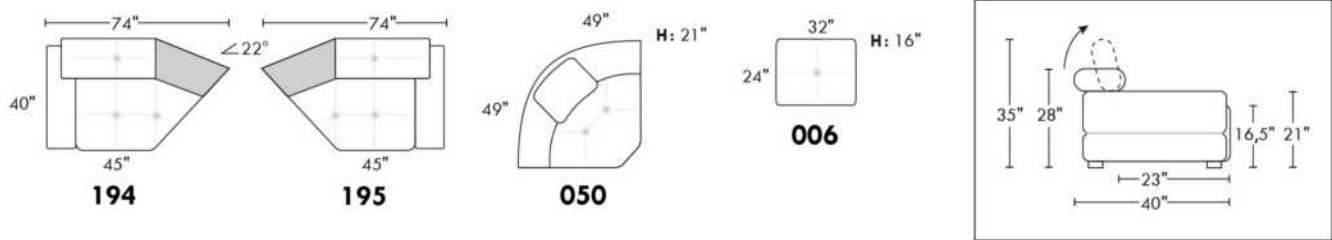

PARIS

Hauteur complète 28"/35" | Hauteur de siège 16½" | Hauteur devant bras 21" | Profondeur d'assise 23"
Total Height 28"/35" | Seat Height 16½" | Arm Height 21" | Seat Depth 23"