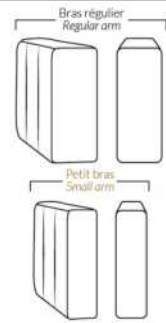

OPTIMA Collection

Conçu et fabriqué fièrement au Canada
Proudly designed and made in Canada

Nos produits sont fabriqués à la main et des variations mineures peuvent survenir
Our product is hand-made and minor variations can occur.

SPECIFICATIONS

- ☐ Appui-tête levé / Headrest up
- ☐ Appui-tête baissé / Headrest down
- ☐ Complètement incliné / Fully reclined

- **A** Hauteur complète 40" Total Height
- **B** Hauteur appui-tête baissé 33" Height headrest down
- **C** Hauteur du bras 24" Arm Height
- **D** Hauteur du siège 19,5" Seat height
- **E** Profondeur inclinée 65" Depth fully reclined
- **F** Profondeur d'assise 20"ou/ou 22" Seat depth
- **G** Profondeur appui-tête monté 37,5" Depth with headrest up

BRAS | ARMS

Option de bras:
Bras Régulier Large ou Petit bras

Arm option
Regular arm Large or Small arm

Option d'accessoires disponible sur
certain bras régulier seulement

Accessories option, available on certain
Regular arms ONLY.

FAUTEUIL BERÇANT PIVOTANT INCLINABLE SWIVEL ROCKING MOTION CHAIR

Dégagement mural de 16" Wall clearance
Hauteur de 42" Height
Largeur de bras 6" Arms width
Option base de bois | Wood base option

SIÈGE 23" DE LARGE | 23" SEAT WIDTH

SIÈGE 30" DE LARGE | 30" SEAT WIDTH

Autres | Others