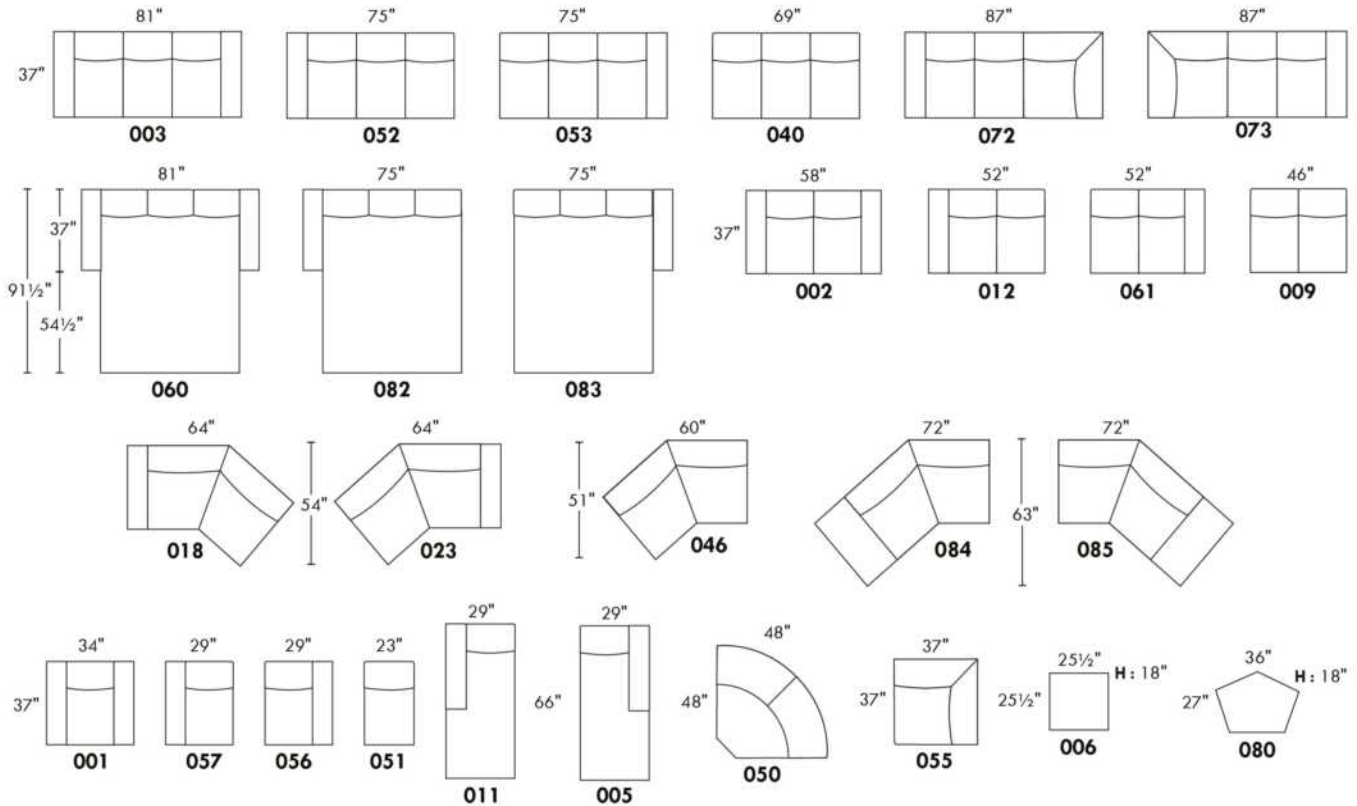

Hauteur complète 35" | Hauteur de siège 19" | Hauteur devant bras 24" | Profondeur d'assise 20"
Total Height 35" | Seat Height 19" | Arm Height 24" | Seat Depth 20"