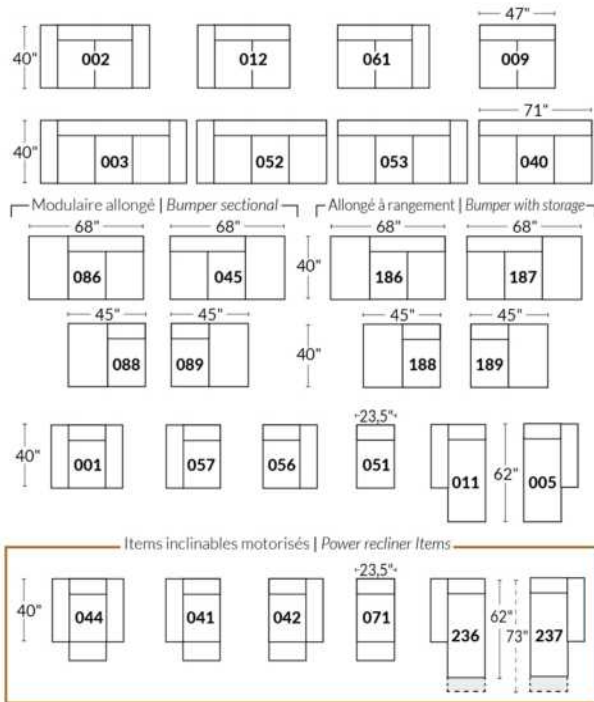

SIÈGE 30" DE LARGE | 30" SEAT WIDTH

Autres | Others

CDN Price List

PARIS

FEATURES: Modern style with tufted headrest & base. Decorative metal bar on outside arm. Manual headrest adjustable to 1 position.
SPECS: Seat Depth: 23". Arm Height: 21". Seat Height: 16,5".