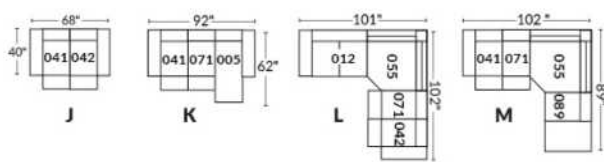

EXEMPLE 23" EXAMPLE