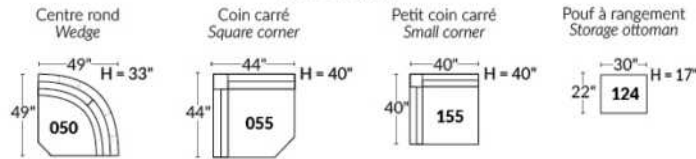

Autres | Others