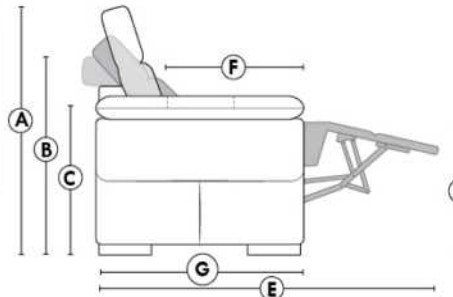

SPECIFICATIONS