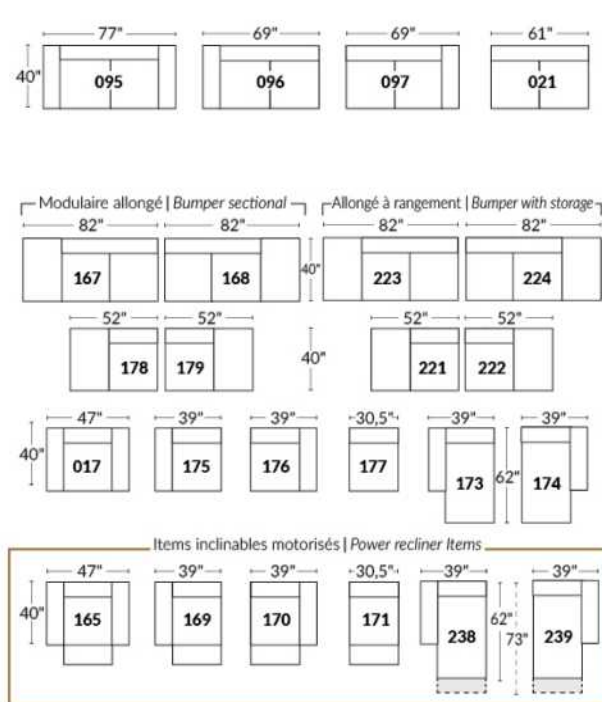

SIÈGE 30" DE LARGE | 30" SEAT WIDTH