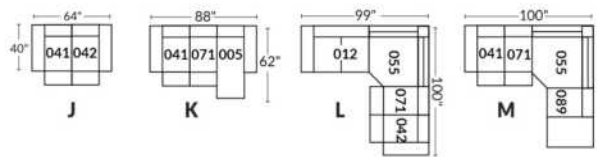

EXEMPLE 23" EXAMPLE