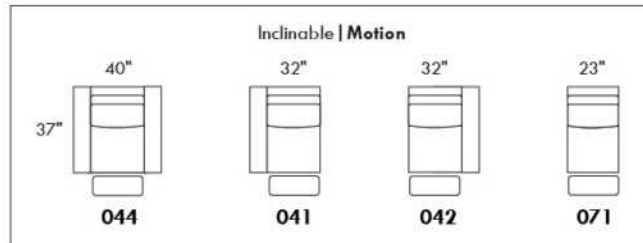

RIOPEL

Hauteur complète 35" | Hauteur de siège 19" | Hauteur devant bras 25" | Profondeur d'assise 21"/22"
Total Height 35" | Seat Height 19" | Arm Height 25" | Seat Depth 21"/22"

www.jaymar.ca