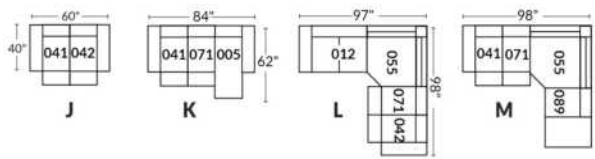

Autres | Others

EXEMPLE 23" EXAMPLE