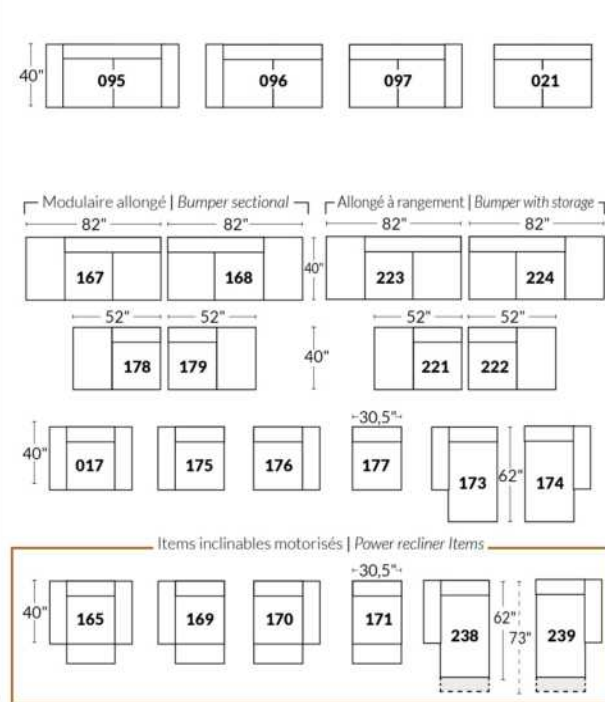

SIÈGE 30" DE LARGE | 30" SEAT WIDTH

Autres | Others

CDN Price List

PARIS

FEATURES: Modern style with tufted headrest & base. Decorative metal bar on outside arm. Manual headrest adjustable to 1 position.
SPECS: Seat Depth: 23". Arm Height: 21". Seat Height: 16,5".