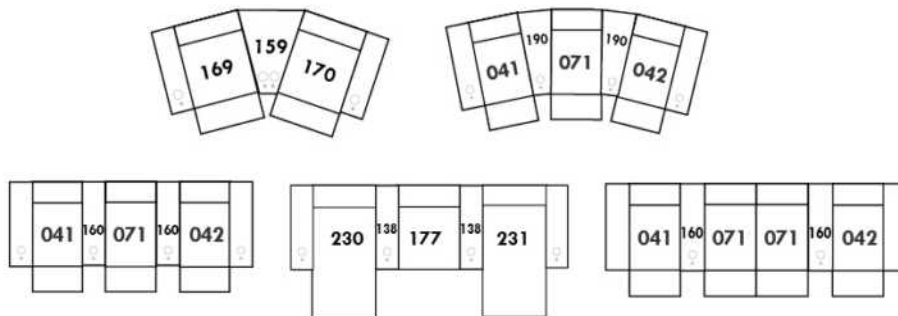

SUGGESTED CONFIGURATIONS