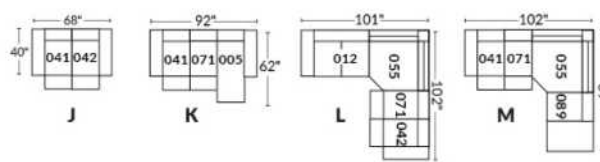

EXEMPLE 23" EXAMPLE