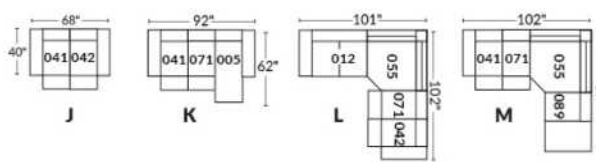

EXEMPLE 23" EXAMPLE