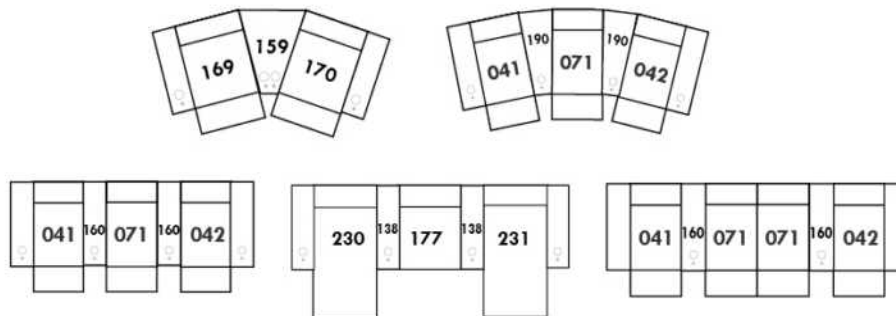

Each storage item has 2 USB ports and one electrical outlet inside the storage.

SUGGESTED CONFIGURATIONS

CDN Price List

PURE

FEATURES: Seat cushions contain feathers. Back cushions reversible.

LEGS: Specify colour of legs LG107.