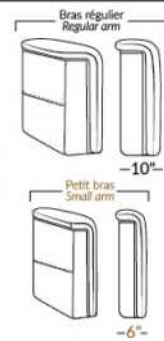

MELBOURNE

OPTIMA
Collection

Jaymar

Conçu et fabriqué fièrement au Canada
Proudly designed and made in Canada

Our product is hand-made and minor variations can occur.

SPECIFICATIONS

- ☐ Appui-tête levé Headrest up
- ☐ Appui-tête baissé Headrest down
- ☐ Complètement incliné Fully reclined

- **A** Hauteur complète 40" Total Height
- **B** Hauteur appui-tête baissé 33" Height headrest down
- **C** Hauteur du bras 24,5" Arm Height
- **D** Hauteur du siège 19,5" Seat height
- **E** Profondeur inclinée 65" Depth fully reclined
- **F** Profondeur d'assise 20"ou/ou 22" Seat depth
- **G** Profondeur appui-tête monté 37,5" Depth with headrest up

BRAS | ARMS

Option de bras:
Bras Régulier Large 10" ou Petit bras 6"

Arm option
Regular arm Large 10" or Small arm 6"

Contrôle de l'inclinaison situé à l'extérieur du bras
Recliner control located on the outside of the arm.

FAUTEUIL BERÇANT PIVOTANT INCLINABLE SWIVEL ROCKING MOTION CHAIR

SIÈGE 23" DE LARGE | 23" SEAT WIDTH

SIÈGE 30" DE LARGE | 30" SEAT WIDTH

Autres | Others

EXEMPLE 23" EXAMPLE

EXEMPLE 30" EXAMPLE