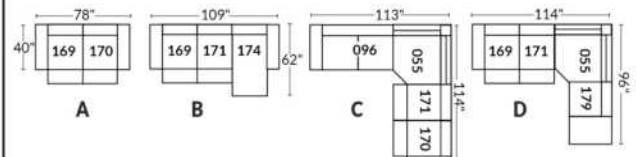

EXEMPLE 30" EXAMPLE