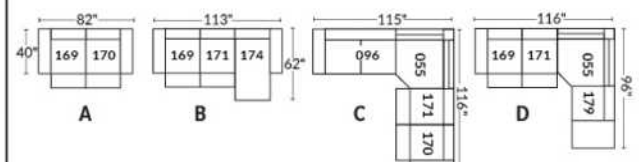

EXEMPLE 30" EXAMPLE