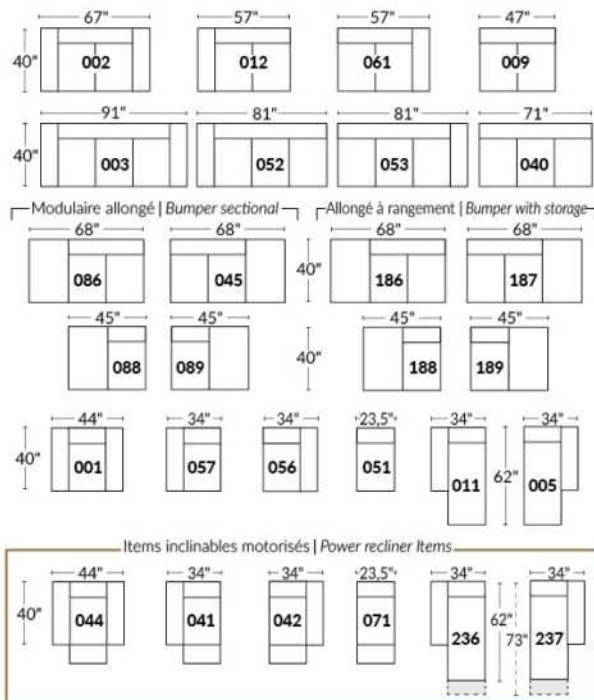

SIÈGE 23" DE LARGE | 23" SEAT WIDTH