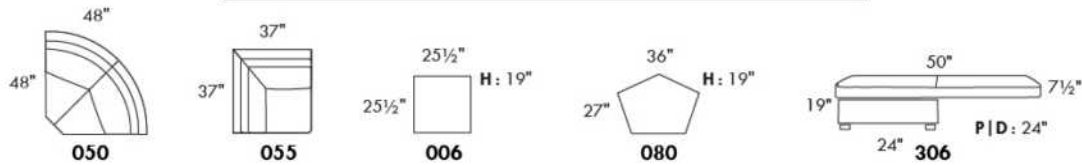

ODESSA

Hauteur complète 35" | Hauteur de siège 19" | Hauteur devant bras 25" | Profondeur d'assise 21"/22"
Total Height 35" | Seat Height 19" | Arm Height 25" | Seat Depth 21"/22"

www.jaymar.ca