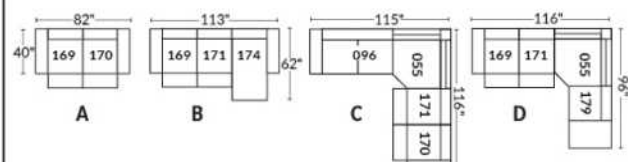

EXEMPLE 30" EXAMPLE