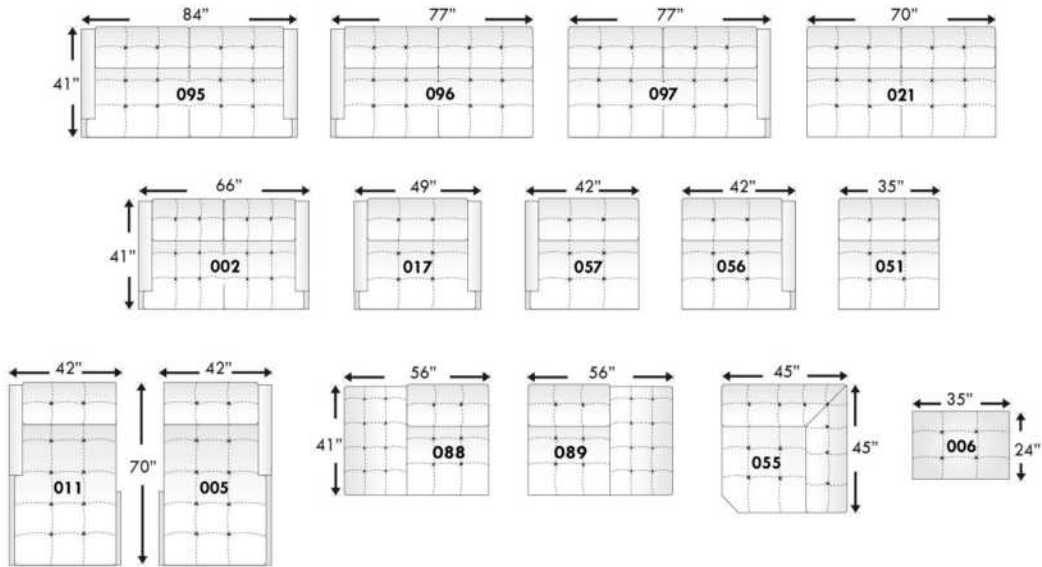

Configurations

Toutes les dimensions indiquées sont au pouce près. Nos produits sont fabriqués à la main et des variations mineures peuvent survenir.
All dimensions indicated are to the nearest inch. Our product is hand-made and minor variations can occur.

RZ012-02