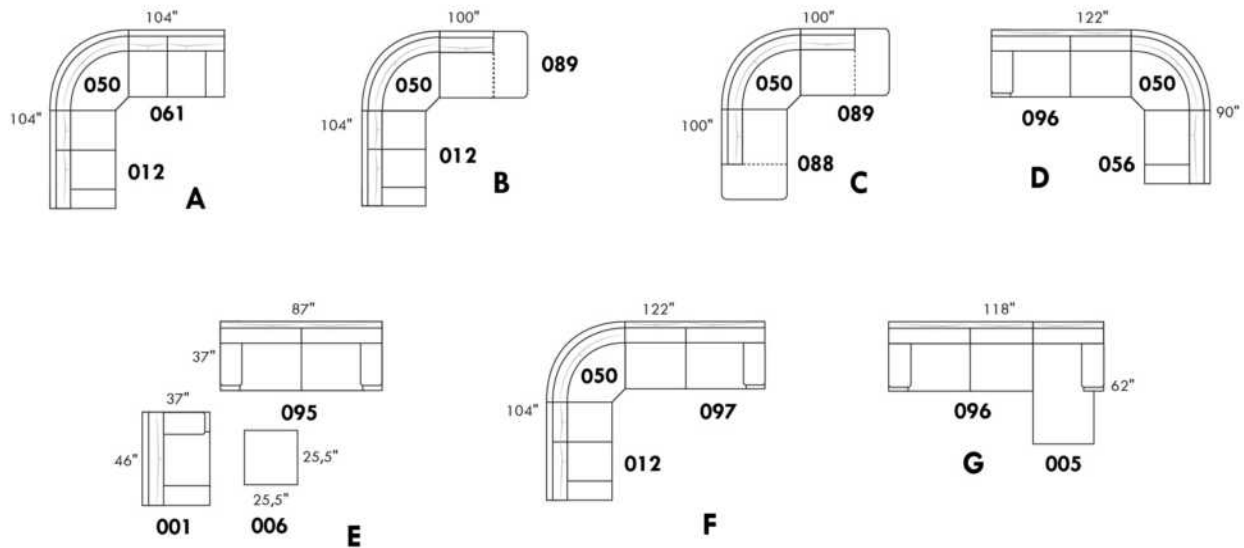

CONFIGURATIONS