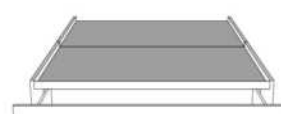

Rangement à tiroir frontal
With Front Drawer
K 540 - Q 541 - D 542