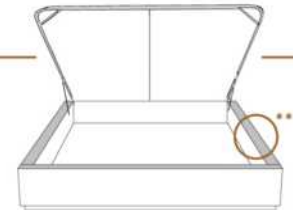

Avec rangement | With Storage
**1" plus large | **1" wider
K 530 - Q 531