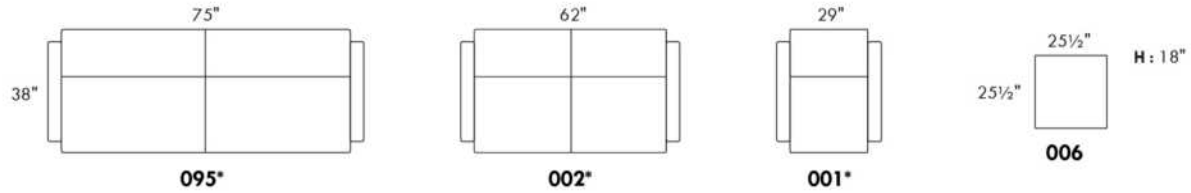

SCARSDALE

Hauteur complète 35" | Hauteur de siège 19" | Hauteur devant bras 27" | Profondeur d'assise 20"
Total Height 35" | Seat Height 19" | Arm Height 27" | Seat Depth 20"

2 COUSSINS DÉCORATIFS INCLUS

2 ARM BOLSTER INCLUDED

PL31

20" x 9" x 2"
rectangulaire | **rectangular**

www.jaymar.ca