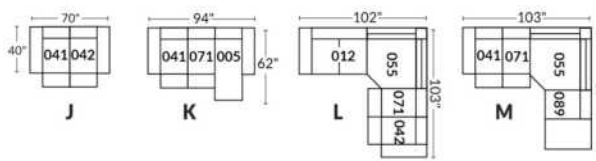

EXEMPLE 23" EXAMPLE