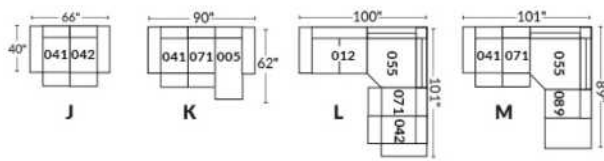

EXEMPLE 23" EXAMPLE