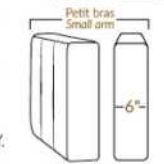

Arm option
Regular arm Large 10" or Small arm 6"

Contrôle de l'inclinaison situé à l'intérieur du bras
Recliner control located on the inside of the arm.