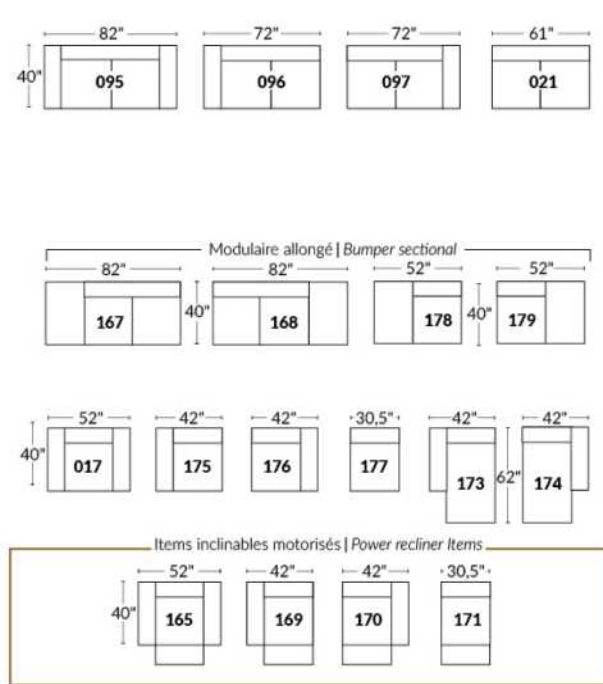

SIÈGE 30" DE LARGE | 30" SEAT WIDTH