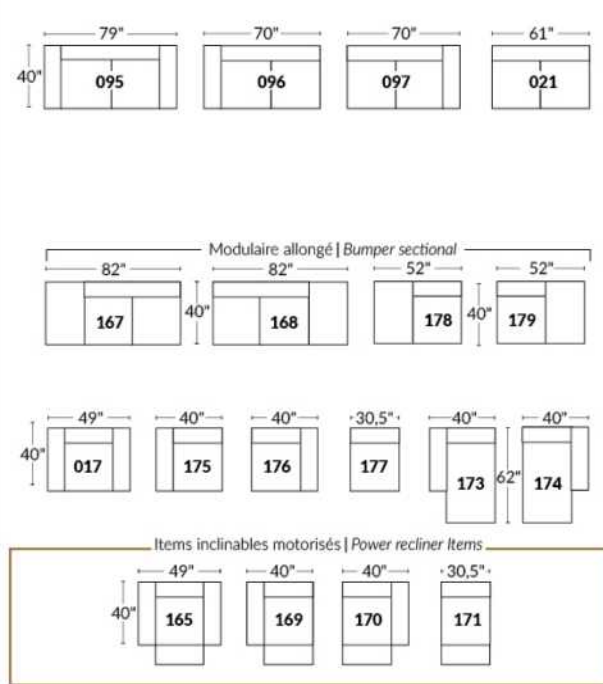

SIÈGE 30" DE LARGE | 30" SEAT WIDTH