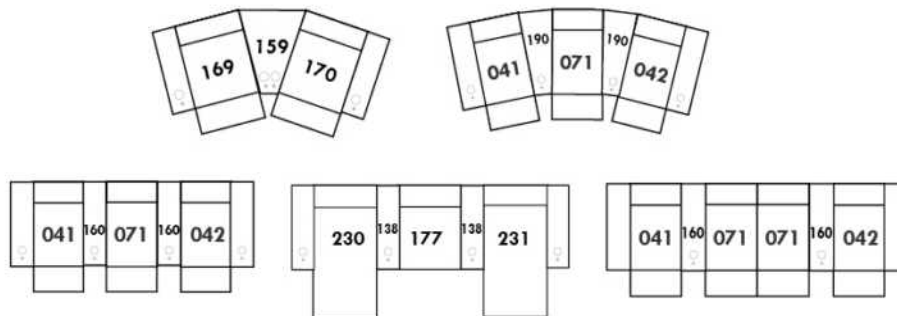

Each storage item has 2 USB ports and one electrical outlet inside the storage.

SUGGESTED CONFIGURATIONS

BUDAPEST

FEATURES:

- Manual adjustable headrest on all items (2 on square corner & stationary on wedge).
- *Wall hugger power recliners with full footrest (manual n/a).
- Power recliner lounge chair (manual n/a) with power headrest in option. Wall clearance 8" & front 5".
- Seat cushions with shaped foam + 1" layer of memory foam on top; arm with memory foam.
- Stitching: Small thread in fabric & large flat thread in leather.
- *Excludes 043 & 163 chairs: Wall clearance 16"