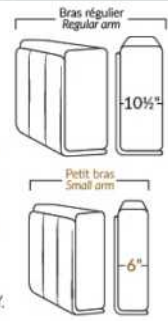

BRAS | ARMS

Option de bras:
Bras Régulier Large 10,5" ou Petit bras 6"

Arm option
Regular arm Large 10.5" or Small arm 6"

Contrôle de l'inclinaison situé à l'intérieur du bras
Recliner control located on the inside of the arm.

Option d'accessoires disponible sur le bras régulier seulement
Accessories option, available on Regular arms ONLY.