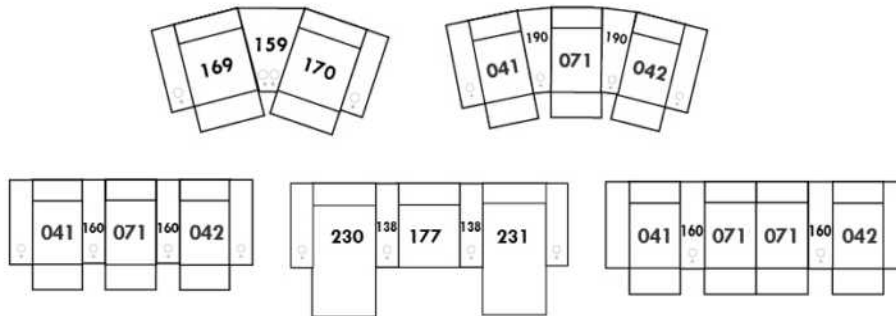

Each storage item has 2 USB ports and one electrical outlet inside the storage.

SUGGESTED CONFIGURATIONS

USA Price List

ARMANI

LEGS: Specify wood leg colour LG35; ottoman LG68.

COMBO: Cover #2 on back and seat.