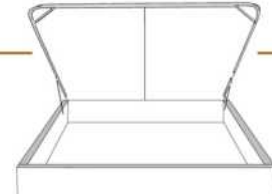

Avec rangement | With Storage
K 430 - Q 431