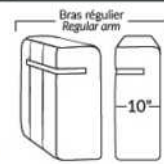

BRAS | ARMS

Option de bras:
Bras Régulier Large 10" ou Petit bras 6"