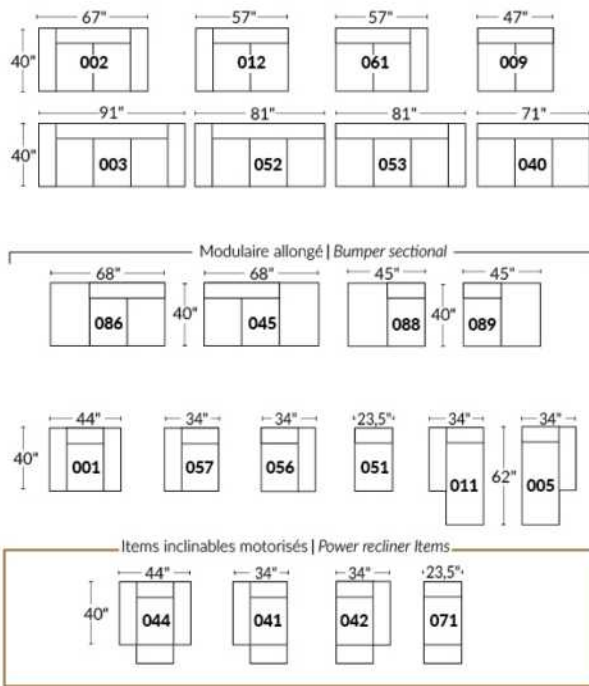

SIÈGE 23" DE LARGE | 23" SEAT WIDTH