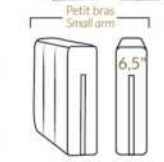

Arm option
Regular arm Large 9,5" or Small arm 6,5"