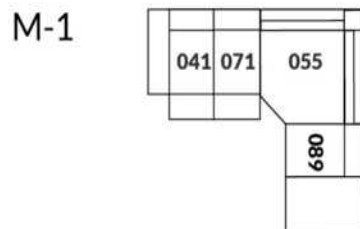

30" Seat Width | Siège 30" de large

Home Theatre CONFIGURATIONS Cinéma maison

23" Seat Width | Siège 23" de large

Home Theatre CONFIGURATIONS Cinéma maison

OPTIMA Collection

Jaymar 

Proudly designed and made in Canada