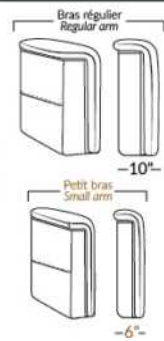

MELBOURNE

OPTIMA
Collection

Jaymar

Conçu et fabriqué fièrement au Canada
Proudly designed and made in Canada

Our product is hand-made and minor variations can occur.

SPECIFICATIONS

- ☐ Appui-tête levé / Headrest up
- ☐ Appui-tête baissé / Headrest down
- ☐ Complètement incliné / Fully reclined

- **A** Hauteur complète 40" Total Height
- **B** Hauteur appui-tête baissé 33" Height headrest down
- **C** Hauteur du bras 24,5" Arm Height
- **D** Hauteur du siège 19,5" Seat height
- **E** Profondeur inclinée 65" Depth fully reclined
- **F** Profondeur d'assise 20"ou/ou 22" Seat depth
- **G** Profondeur appui-tête monté 37,5" Depth with headrest up

BRAS | ARMS

Option de bras:
Bras Régulier Large 10" ou Petit bras 6"
Arm option
Regular arm Large 10" or Small arm 6"

Contrôle de l'inclinaison situé à l'extérieur du bras
Recliner control located on the outside of the arm.

FAUTEUIL BERÇANT PIVOTANT INCLINABLE SWIVEL ROCKING MOTION CHAIR

SIÈGE 23" DE LARGE | 23" SEAT WIDTH

SIÈGE 30" DE LARGE | 30" SEAT WIDTH

Autres | Others

EXEMPLE 23" EXAMPLE

EXEMPLE 30" EXAMPLE