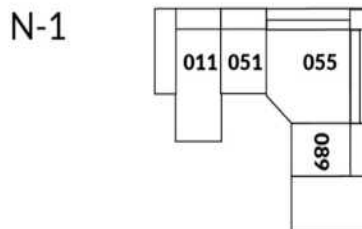

30" Seat Width | Siège 30" de large

Home Theatre CONFIGURATIONS Cinéma maison

23" Seat Width | Siège 23" de large

Home Theatre CONFIGURATIONS Cinéma maison

OPTIMA Collection

Jaymar 

Proudly designed and made in Canada