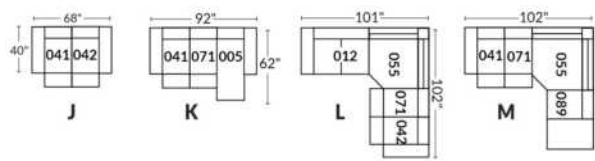

EXEMPLE 23" EXAMPLE