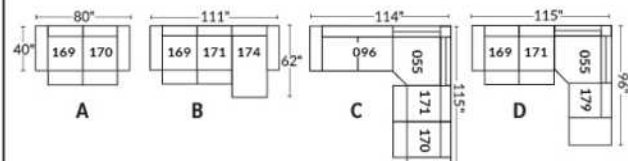

EXEMPLE 30" EXAMPLE