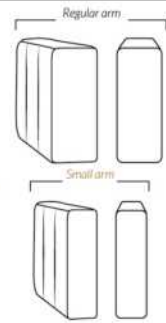

ARMS

Arm option
Regular arm Large or Small arm