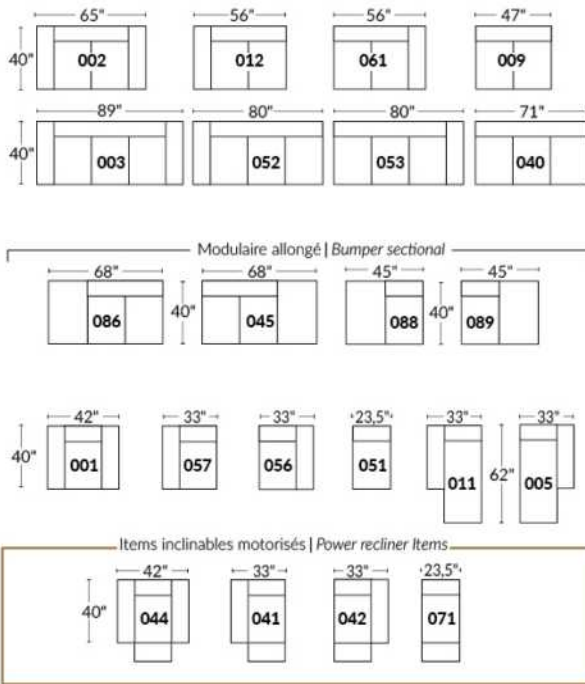

SIÈGE 23" DE LARGE | 23" SEAT WIDTH