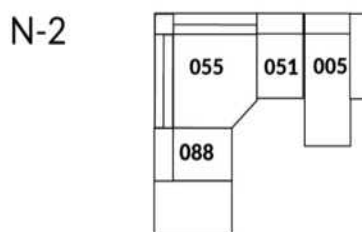

30" Seat Width | Siège 30" de large

Home Theatre CONFIGURATIONS Cinéma maison

23" Seat Width | Siège 23" de large

Home Theatre CONFIGURATIONS Cinéma maison

OPTIMA Collection

Jaymar 

Proudly designed and made in Canada