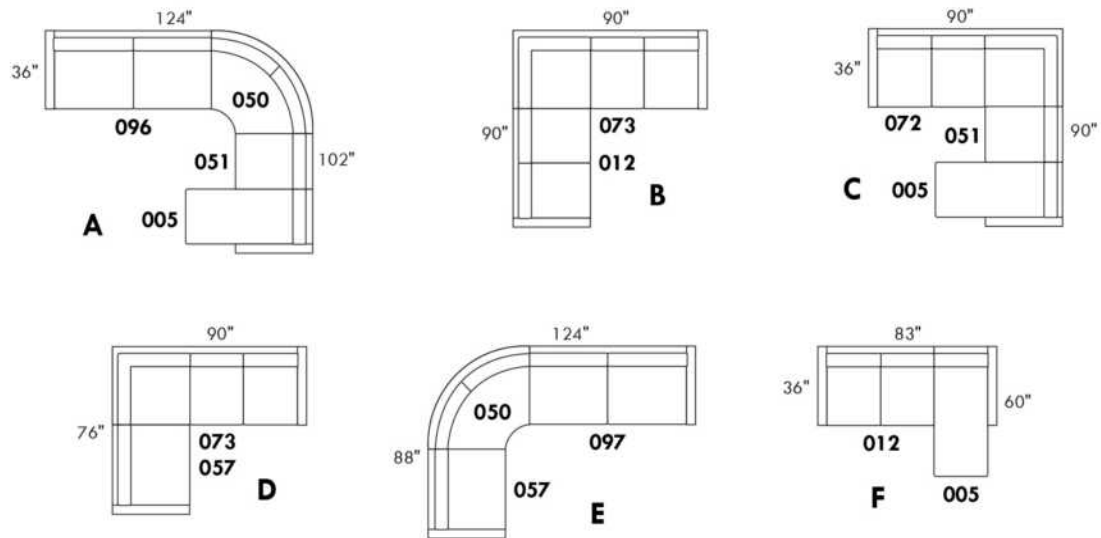

CONFIGURATIONS