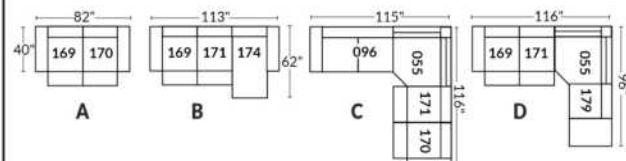

EXEMPLE 30" EXAMPLE