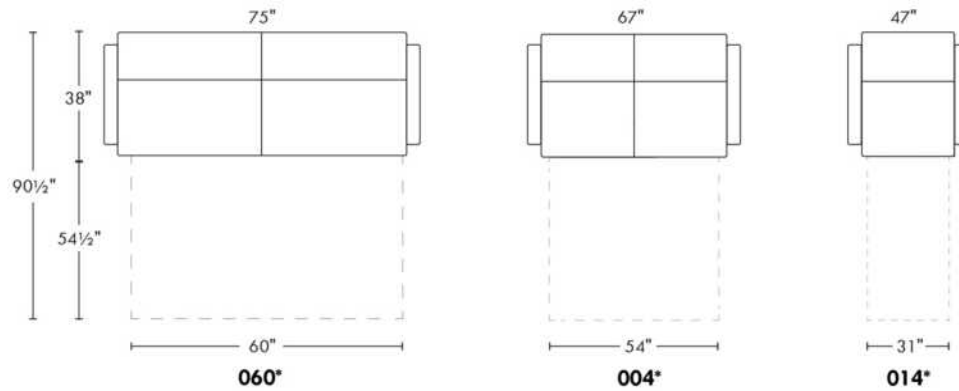

SCARSDALE

Hauteur complète 35" | Hauteur de siège 19" | Hauteur devant bras 27" | Profondeur d'assise 20"
Total Height 35" | Seat Height 19" | Arm Height 27" | Seat Depth 20"

2 COUSSINS DÉCORATIFS INCLUS

2 ARM BOLSTER INCLUDED

PL31

20" x 9" x 2"
rectangulaire | **rectangular**

www.jaymar.ca