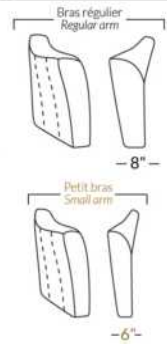

BRAS | ARMS

Option de bras:
Bras Régulier Large 8" ou Petit bras 6"

Arm option
Regular arm Large 8" or Small arm 6"

Contrôle de l'inclinaison situé à l'extérieur du bras
Recliner control located on the outside of the arm.