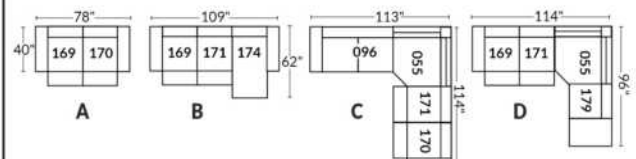

EXEMPLE 30" EXAMPLE