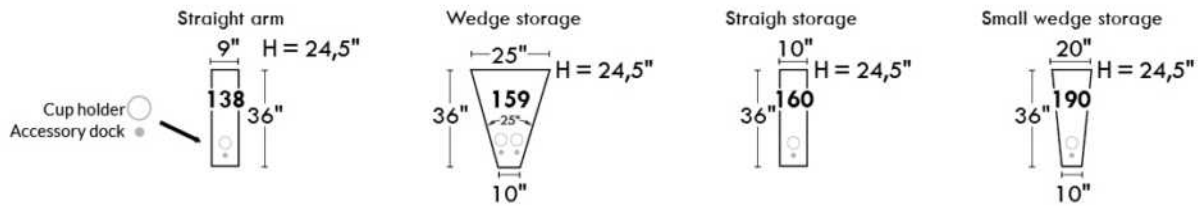

OPTIMA HOME THEATRE Configurations

*Available on certain models and on large arms ONLY.

OPTIONS ACCESSORIES

Accessory Dock	V51 Wine Glass Holder	V52 Plastic Swivel Tray Table	V53 Wood Swivel tray Table (Choice of 8 colors) Specify on which arm (left or right) the tray table will be installed.
V54 Tablet Holder	V55 LED Lamp		

(For Accessory Dock price, see description section of the Optima model price list and for Accessory item prices, see at very end of the price list)

Items 138-159-160-190 and large arm.

Accessory docks and cups are Optional. *Not available on small arms*
Please specify on which arms you want the accessory docks and cup holders.
NB: Item 138-159-160-190 are unfinished on the sides, must be used between 2 seats.
Each storage item has 2 USB ports and one electrical outlet inside the storage.