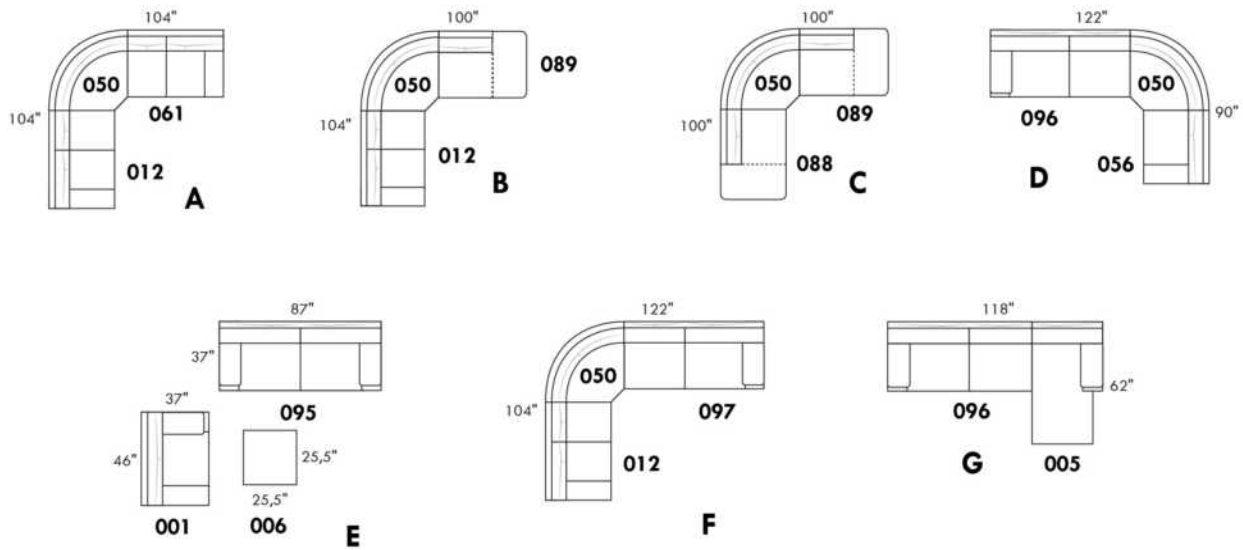

CONFIGURATIONS