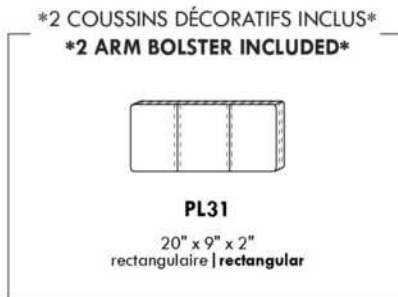

SCARSDALE

Hauteur complète 35" | Hauteur de siège 19" | Hauteur devant bras 27" | Profondeur d'assise 20"
Total Height 35" | Seat Height 19" | Arm Height 27" | Seat Depth 20"

www.jaymar.ca