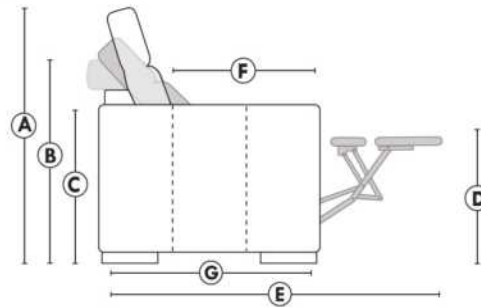

DARIO

PARALLELE
Collection 33

Jaymar

Conçu et fabriqué fièrement au Canada
Proudly designed and made in Canada

Our product is hand-made and minor variations can occur.

SPECIFICATIONS