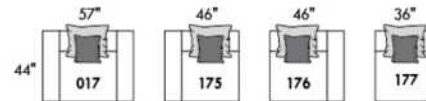

FASHION II

COUSSINS CARRÉS - DOS APPARENT
SQUARE CUSHIONS - VISIBLE BACK

833 26 x 7 x 19
834 16 x 6 x 16