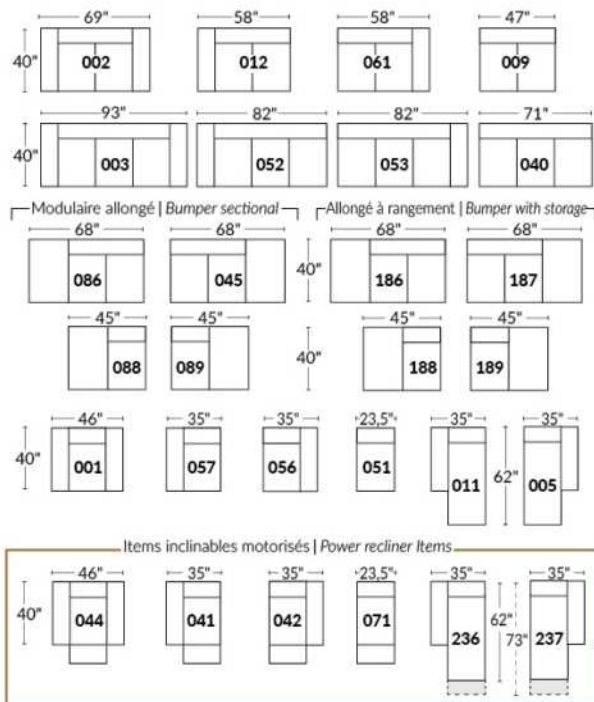

SIÈGE 23" DE LARGE | 23" SEAT WIDTH