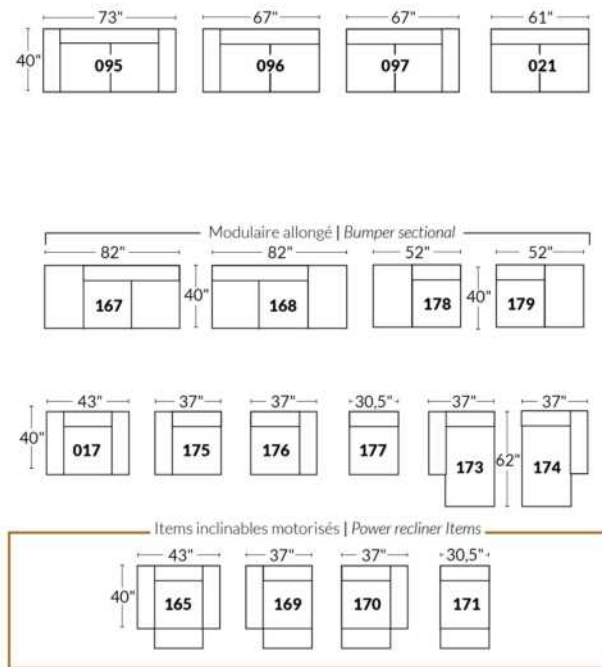

SIÈGE 30" DE LARGE | 30" SEAT WIDTH