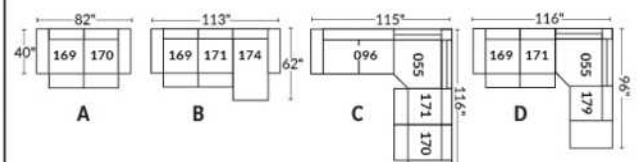

EXEMPLE 30" EXAMPLE