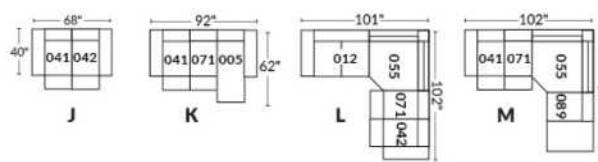

EXEMPLE 23" EXAMPLE