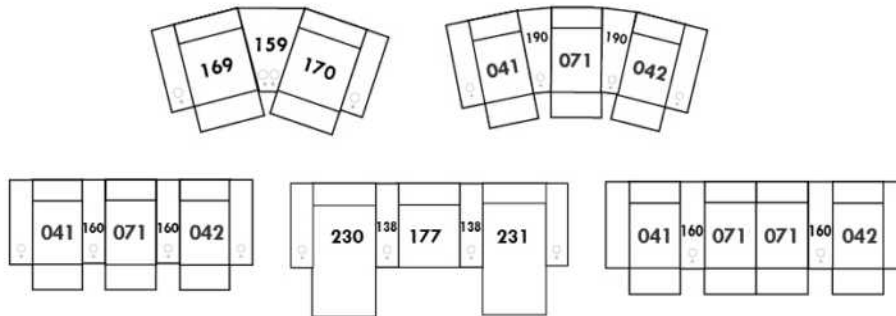

Each storage item has 2 USB ports and one electrical outlet inside the storage.

SUGGESTED CONFIGURATIONS

MANHATTAN

FEATURES:

- Manual adjustable headrest on all items (stationary on wedge).
- *Wall hugger power recliners with full footrest (manual n/a).
- Power recliner lounge chair (manual n/a) with power headrest in option. Wall clearance 8" & front 5".
- Seat cushions with shaped foam + 1" layer of memory foam on top; arm with memory foam.
- Stitching: Small thread in fabric & large flat thread in leather.
- *Excludes 043 & 163 chairs: Wall clearance 16"