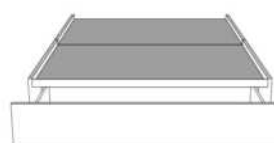

Rangement à tiroir frontal
With Front Drawer
K 540 - Q 541 - D 542