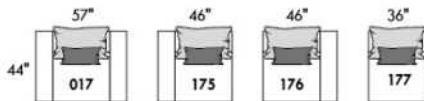

FASHION II

COUSSINS CARRÉS - DOS APPARENT
SQUARE CUSHIONS - VISIBLE BACK

833 26 x 7 x 19
834 16 x 6 x 16