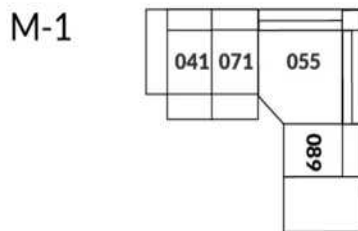

30" Seat Width | Siège 30" de large

Home Theatre CONFIGURATIONS Cinéma maison

23" Seat Width | Siège 23" de large

Home Theatre CONFIGURATIONS Cinéma maison

OPTIMA Collection

Jaymar 

Proudly designed and made in Canada