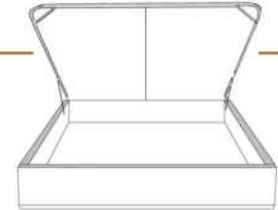

Avec rangement | With Storage
K 430 - Q 431