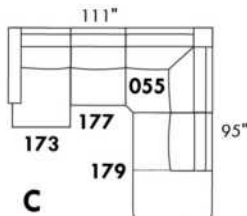

CONFIGURATIONS