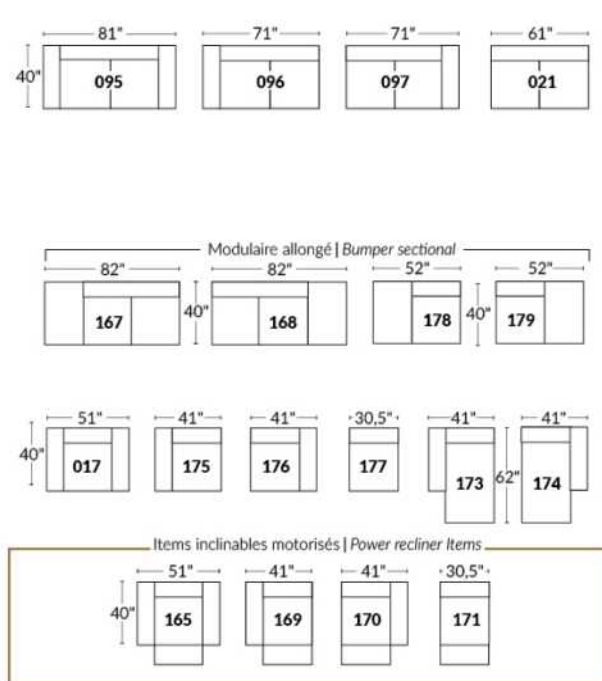

SIÈGE 30" DE LARGE | 30" SEAT WIDTH