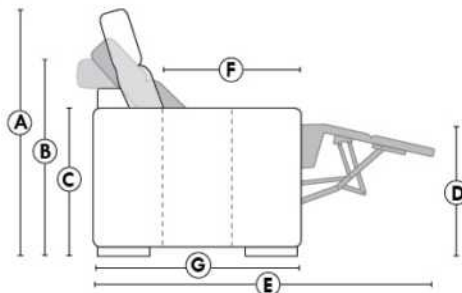

SPECIFICATIONS