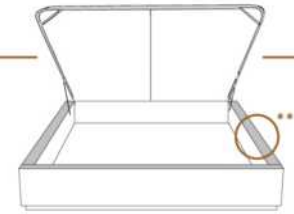

Avec rangement | With Storage
**1" plus large | **1" wider
K 530 - Q 531