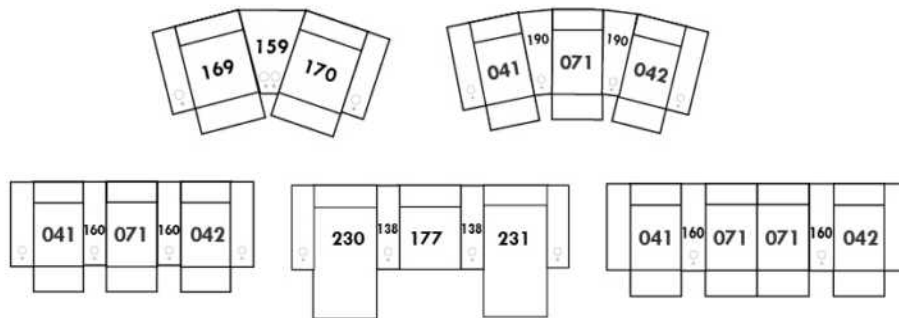

Each storage item has 2 USB ports and one electrical outlet inside the storage.

SUGGESTED CONFIGURATIONS

MARSEILLE

FEATURES:

- Manual adjustable headrest on all items (2 on square corner & stationary on wedge).
- *Wall hugger power recliners with full footrest (manual n/a).
- Power recliner lounge chair (manual n/a) with power headrest in option. Wall clearance 8" & front 5".
- Seat cushions with shaped foam + 1" layer of memory foam on top; arm with memory foam.
- Stitching: Small thread in fabric & large flat thread in leather.
- *Excludes 043 & 163 chairs: Wall clearance 16"