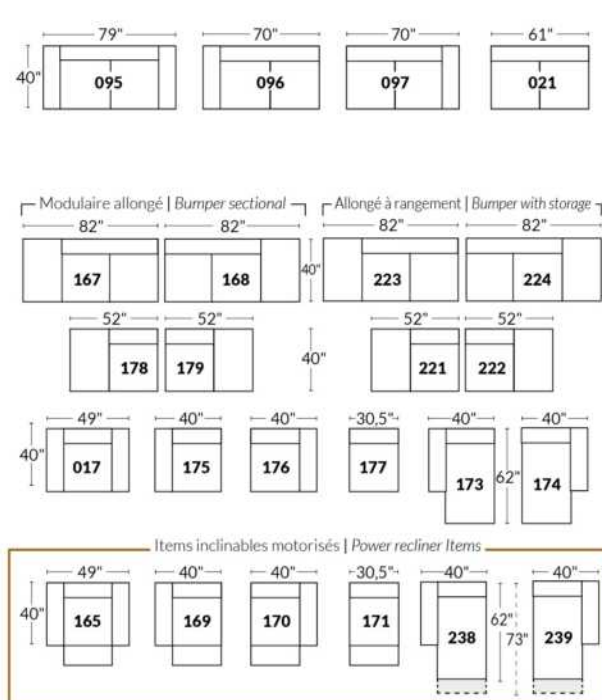

SIÈGE 30" DE LARGE | 30" SEAT WIDTH