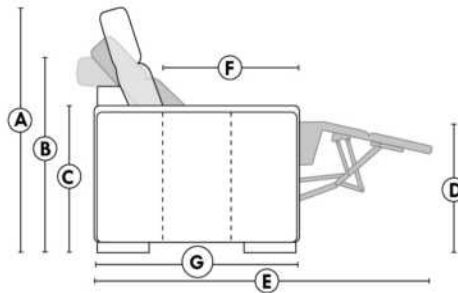

SPECIFICATIONS