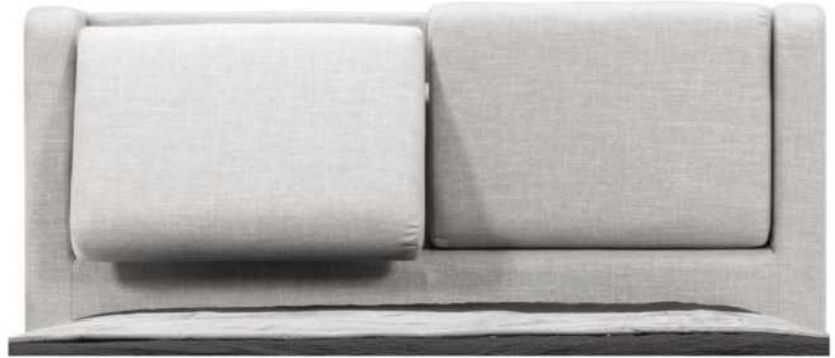

ZEN

Tête de lit sans oreilles | Headboard without wings

400 King - 401 Queen

Pour les dimensions des bases; Voir la liste de prix 99900
For the dimensions of the bed bases; See Price list 99900

4" Base contour LARGE | WIDE contour Base

DIMENSIONS
Lit grandeur complète
Complete bed size

Base: 12" Haut | Height

L x P/D x H

87" x 95" x 47"

69" x 95" x 47"

K
Q

*Avec pattes | *With Legs
K 410 - Q 411

Anti-poussière | No Dust
K 420 - Q 421