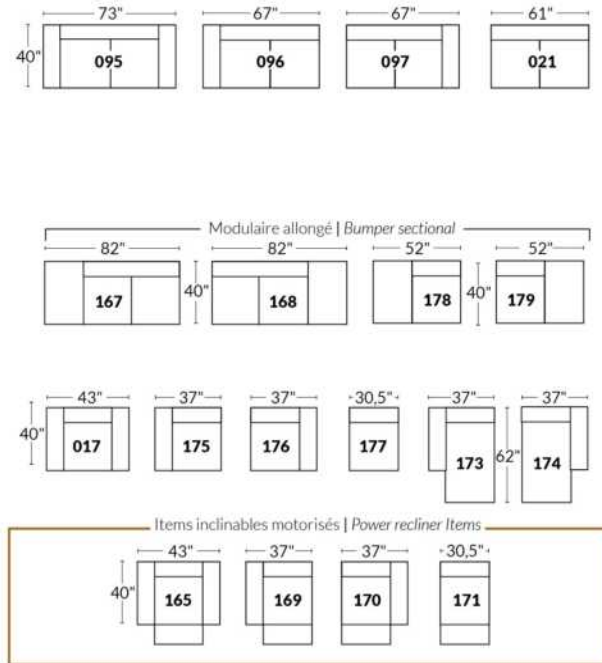

SIÈGE 30" DE LARGE | 30" SEAT WIDTH