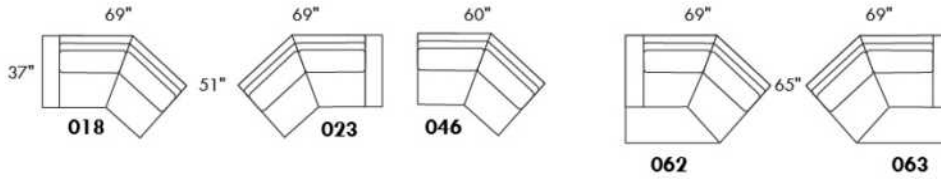

RIOPEL

Hauteur complète 35" | Hauteur de siège 19" | Hauteur devant bras 25" | Profondeur d'assise 21"/22"
Total Height 35" | Seat Height 19" | Arm Height 25" | Seat Depth 21"/22"

www.jaymar.ca