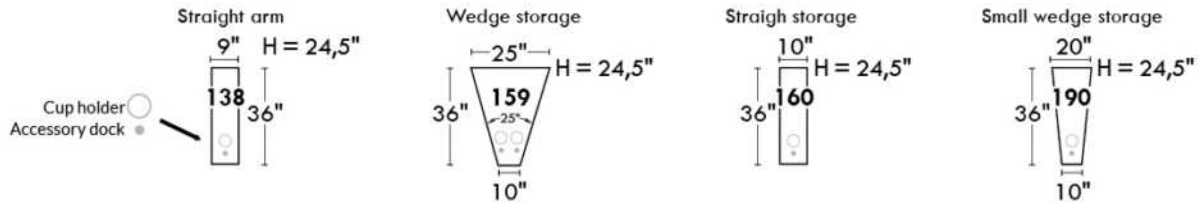

Items 138-159-160-190 and large arm.

Accessory docks and cups are Optional. *Not available on small arms*

Please specify on which arms you want the accessory docks and cup holders.

NB: Item 138-159-160-190 are unfinished on the sides, must be used between 2 seats.

Each storage item has 2 USB ports and one electrical outlet inside the storage.