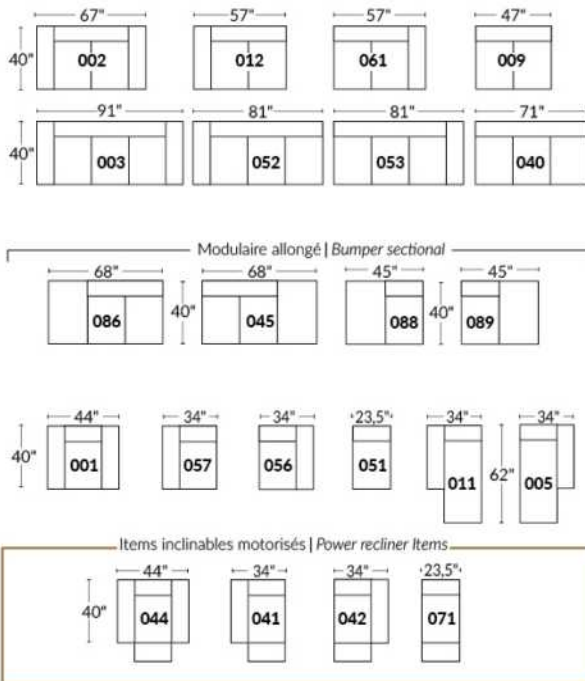

SIÈGE 23" DE LARGE | 23" SEAT WIDTH