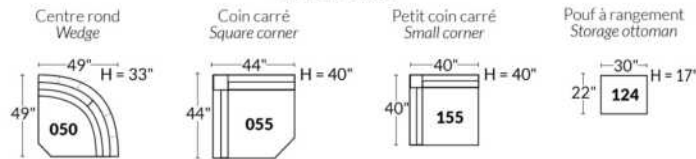

Autres | Others