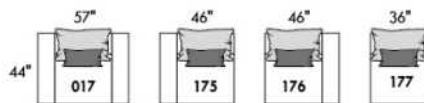

FASHION II

COUSSINS CARRÉS - DOS APPARENT
SQUARE CUSHIONS - VISIBLE BACK

833 26 x 7 x 19
834 16 x 6 x 16