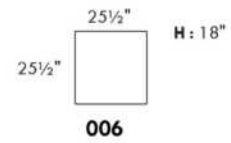

SURF

Hauteur complète 36" | Hauteur de siège 22" | Hauteur devant bras 28½" | Profondeur d'assise 21½"
Total Height 36" | Seat Height 22" | Arm Height 28½" | Seat Depth 21½"

www.jaymar.ca