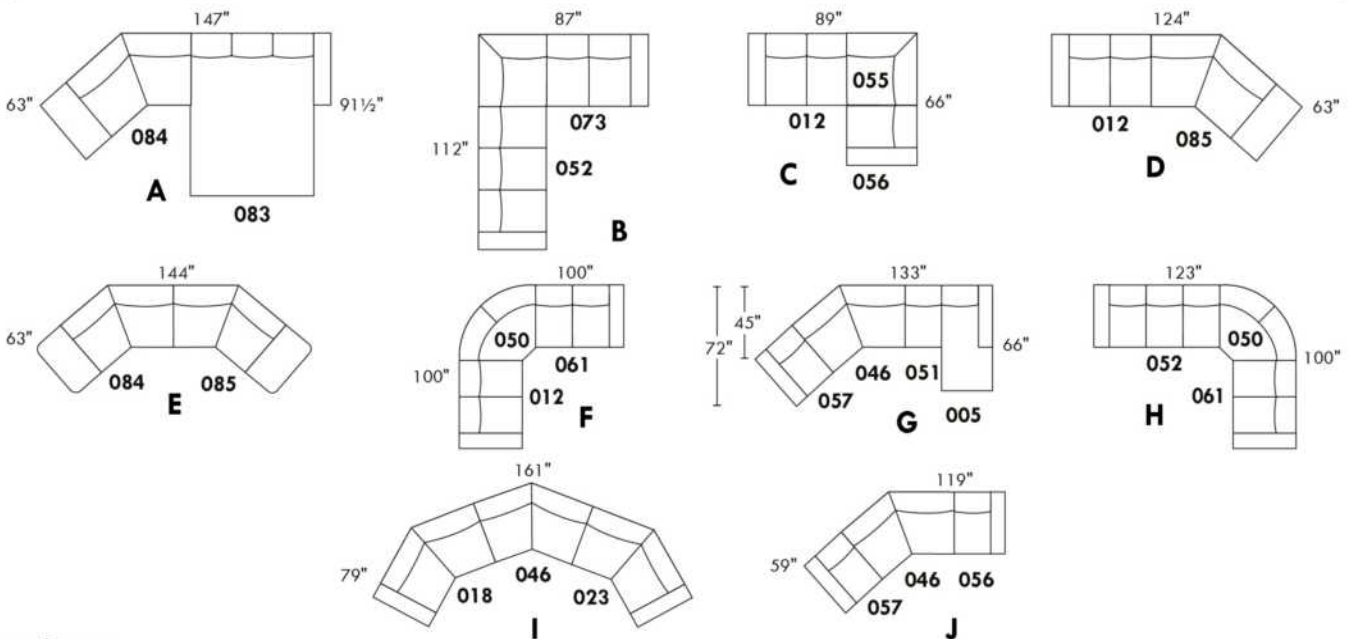

CONFIGURATIONS