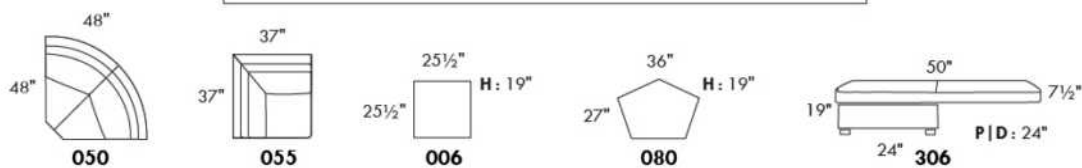

ODESSA

Hauteur complète 35" | Hauteur de siège 19" | Hauteur devant bras 25" | Profondeur d'assise 21"/22"
Total Height 35" | Seat Height 19" | Arm Height 25" | Seat Depth 21"/22"

www.jaymar.ca
Toutes les dimensions indiquées sont en pouce près. Nos produits sont fabriqués à la main et des variations mineures peuvent survenir.
All dimensions indicated are to the nearest inch. Our product is hand-made and minor variations can occur.