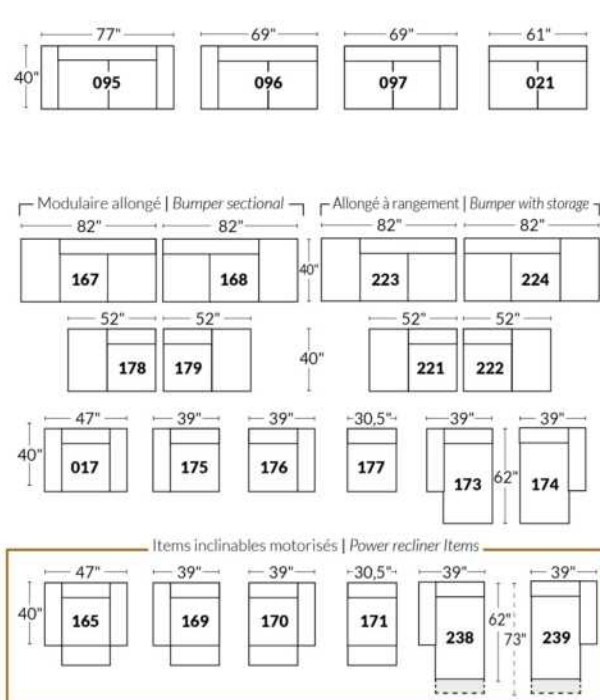

SIÈGE 30" DE LARGE | 30" SEAT WIDTH