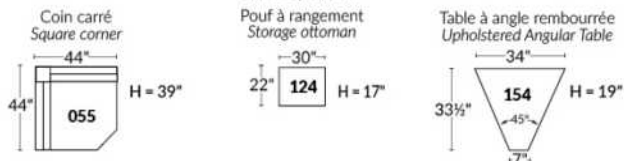

Autres | Others