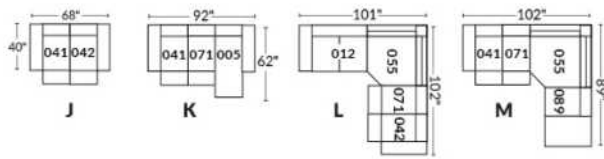

EXEMPLE 23" EXAMPLE