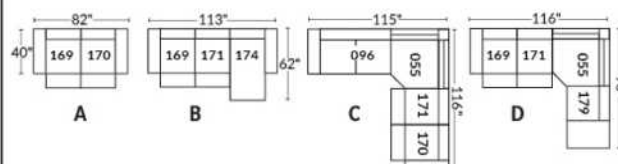

EXEMPLE 30" EXAMPLE