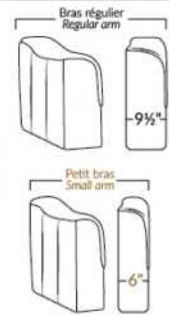

BRAS | ARMS

Option de bras:
Bras Régulier Large 9,5" ou Petit bras 6"

Arm option
Regular arm Large 9.5" or Small arm 6"

Contrôle de l'inclinaison situé à l'extérieur du bras
Recliner control located on the outside of the arm.