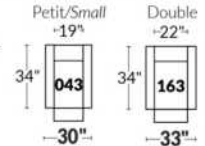

FAUTEUIL BERÇANT PIVOTANT INCLINABLE SWIVEL ROCKING MOTION CHAIR

Dégagement mural de 16" Wall clearance
Hauteur de 42" Height
Largeur de bras 6" Arms width
Option base de bois | Wood base option