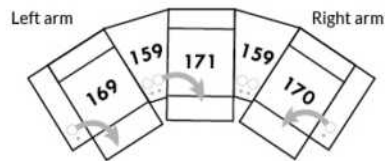

EXAMPLE A:

041-169: Controller and cup holder on the left arm

071-171: hidden touch sensor buttons on side of seat

042-170: Controller and cup holder on right arm

EXAMPLE B:

071-171: These two items can be connected to a smart cup holder which will control the recliner. You must then use one of these items: 138,159, 160 and 190