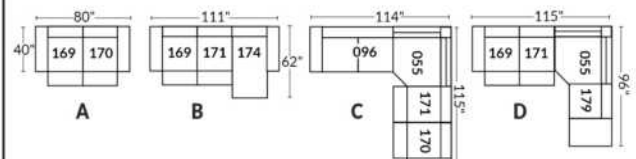

EXEMPLE 30" EXAMPLE