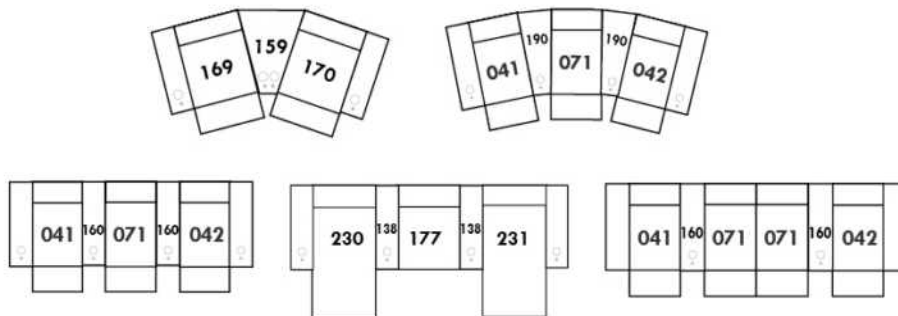

Each storage item has 2 USB ports and one electrical outlet inside the storage.

SUGGESTED CONFIGURATIONS

CDN Price List

CHLOE

FEATURES: Piping on arm contour , upholsterd seat cushions with shaped foam and 1" layer of memory foam. Back cushions stuffed with fiber filling for ultimate comfort . Deep seating depth of 22".