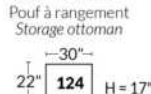

Autres | Others