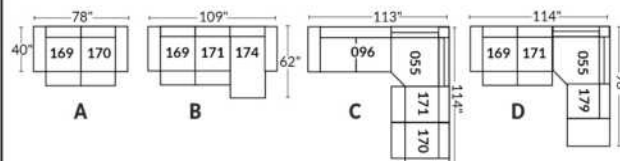

EXEMPLE 30" EXAMPLE