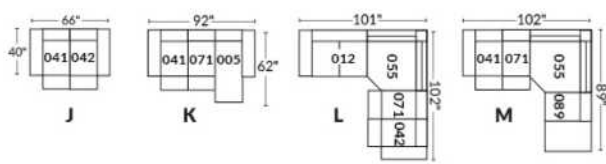

EXEMPLE 23" EXAMPLE