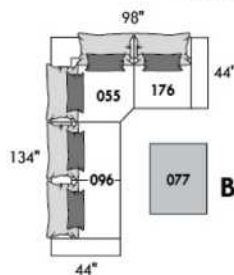

FASHION COLLECTION

FASHION I

COUSSINS PLEINE LARGEUR
FULL BACK CUSHIONS

831 34 x 7 x 19
832 24 x 6 x 10

FASHION II

COUSSINS CARRÉS - DOS APPARENT
SQUARE CUSHIONS - VISIBLE BACK

833 26 x 7 x 19
834 16 x 6 x 16

Mélanger & agencer!
Mix & Match!

Populaires | Popular CONFIGURATIONS