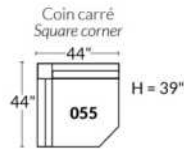

Autres | Others