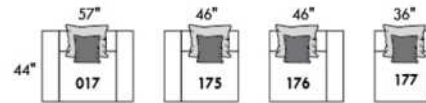

Mélanger & agencer!
 Mix & Match!

Populaires | Popular CONFIGURATIONS

LEONARDO

FEATURES:

- Manual adjustable headrest on all items (2 on square corner & stationary on wedge).
- *Wall hugger power recliners with full footrest (manual n/a).
- Power recliner lounge chair (manual n/a) with power headrest in option. Wall clearance 8" & front 5".
- Seat cushions with shaped foam + 1" layer of memory foam on top; arm with memory foam.
- Stitching: Small thread in fabric & large flat thread in leather.
- *Excludes 043 & 163 chairs: Wall clearance 16"