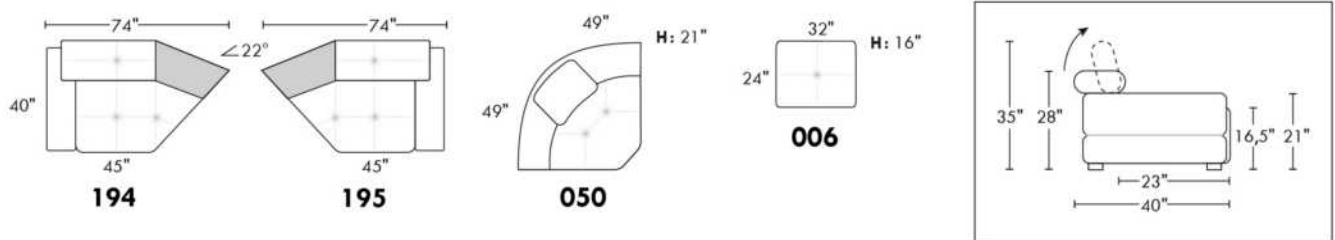

PARIS

Hauteur complète 28"/35" | Hauteur de siège 16½" | Hauteur devant bras 21" | Profondeur d'assise 23"
Total Height 28"/35" | Seat Height 16½" | Arm Height 21" | Seat Depth 23"