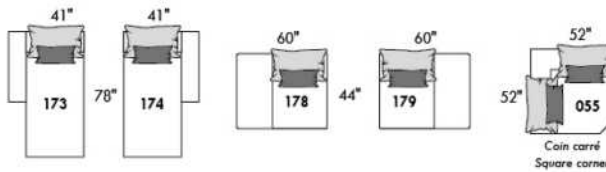

Populaires | Popular CONFIGURATIONS