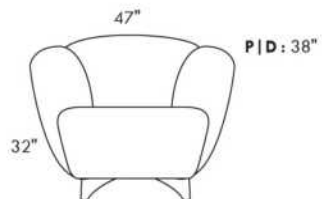

SCORPIO

Hauteur de siège 18" | Hauteur devant bras 34" | Profondeur d'assise 21"
Seat Height 18" | Arm Height 34" | Seat Depth 21"

095*

002*

001

006

COUSSIN DÉCORATIF INCLU
ARM BOLSTER INCLUDED

PL12

Diam.: 17"
rond | round