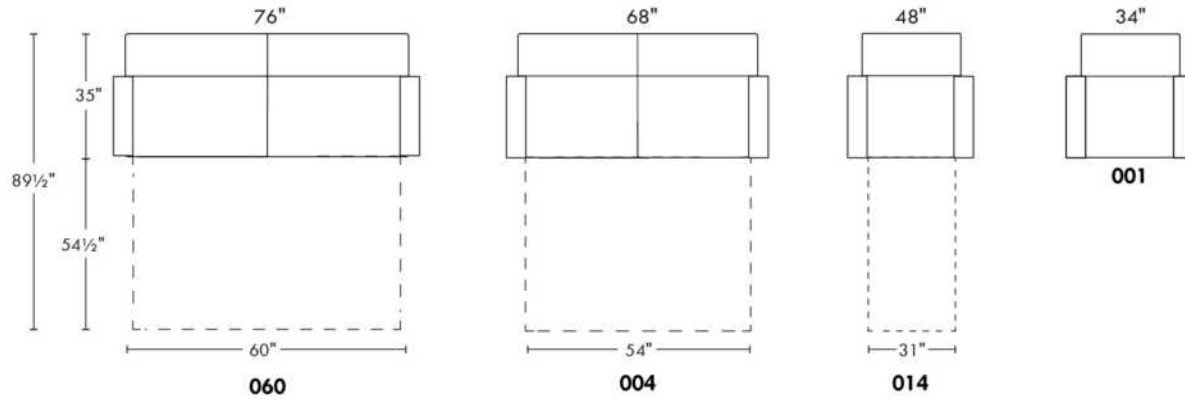

ECHO

Hauteur complète 35" | Hauteur de siège 18" | Hauteur devant bras 25½" | Profondeur d'assise 21"
Total Height 35" | Seat Height 18" | Arm Height 25½" | Seat Depth 21"

www.jaymar.ca