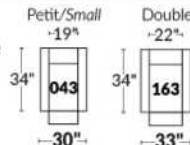

FAUTEUIL BERÇANT PIVOTANT INCLINABLE SWIVEL ROCKING MOTION CHAIR

Dégagement mural de 16" Wall clearance
Hauteur de 42" Height
Largeur de bras 6" Arms width
Option base de bois | Wood base option