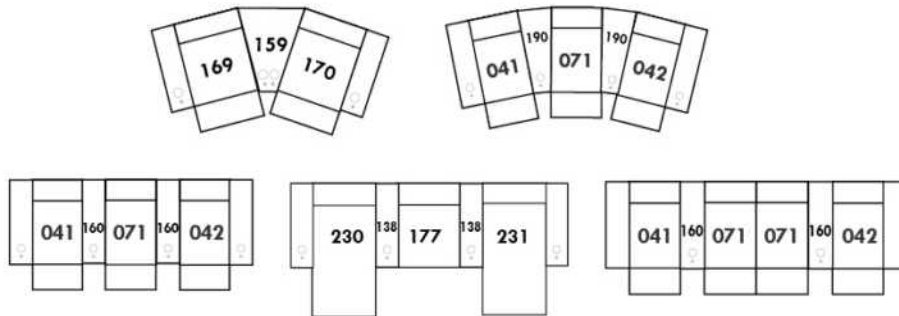

SUGGESTED CONFIGURATIONS