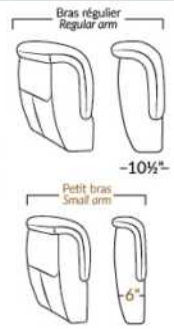

BRAS | ARMS

Option de bras:
Bras Régulier Large 10,5" ou Petit bras 6"

Arm option
Regular arm Large 10.5" or Small arm 6"

Contrôle de l'inclinaison situé à l'extérieur du bras
Recliner control located on the outside of the arm.