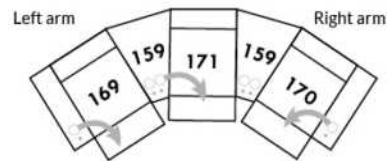

EXAMPLE A:

041-169: Controller and cup holder on the left arm

071-171: hidden touch sensor buttons on side of seat

042-170: Controller and cup holder on right arm

EXAMPLE B:

071-171: These two items can be connected to a smart cup holder which will control the recliner. You must then use one of these items: 138, 159, 160 and 190