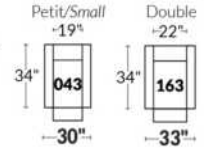

FAUTEUIL BERÇANT PIVOTANT INCLINABLE SWIVEL ROCKING MOTION CHAIR

Dégagement mural de 16" Wall clearance
Hauteur de 42" Height
Largeur de bras 6" Arms width
Option base de bois | Wood base option