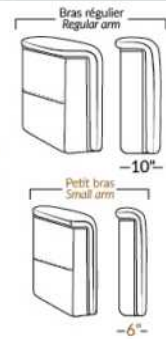

BRAS | ARMS

Option de bras:
Bras Régulier Large 10" ou Petit bras 6"

Arm option
Regular arm Large 10" or Small arm 6"

Contrôle de l'inclinaison situé à l'extérieur du bras
Recliner control located on the outside of the arm.