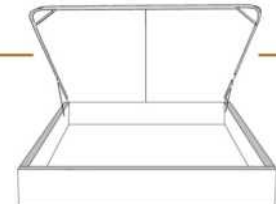

Avec rangement | With Storage
K 430 - Q 431