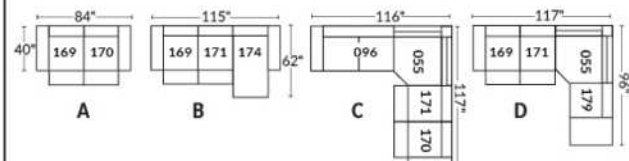

EXEMPLE 30" EXAMPLE