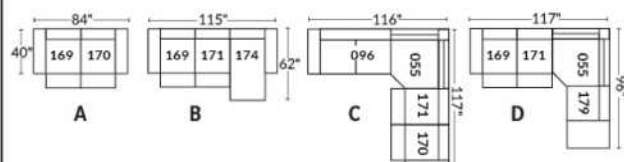

EXEMPLE 30" EXAMPLE