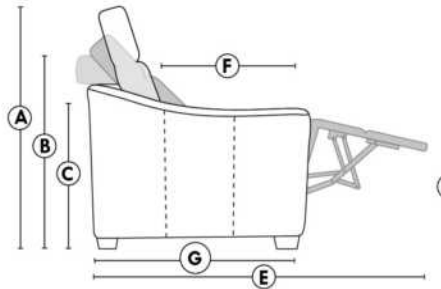

SPECIFICATIONS