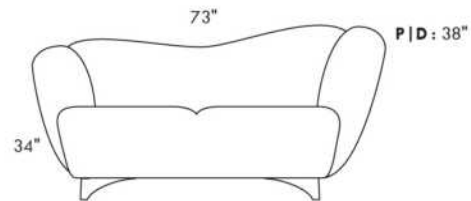

SCORPIO

Hauteur de siège 18" | Hauteur devant bras 34" | Profondeur d'assise 21"
Seat Height 18" | Arm Height 34" | Seat Depth 21"

095*

002*

001

006

COUSSIN DÉCORATIF INCLU
ARM BOLSTER INCLUDED

PL12

Diam.: 17"
rond | round