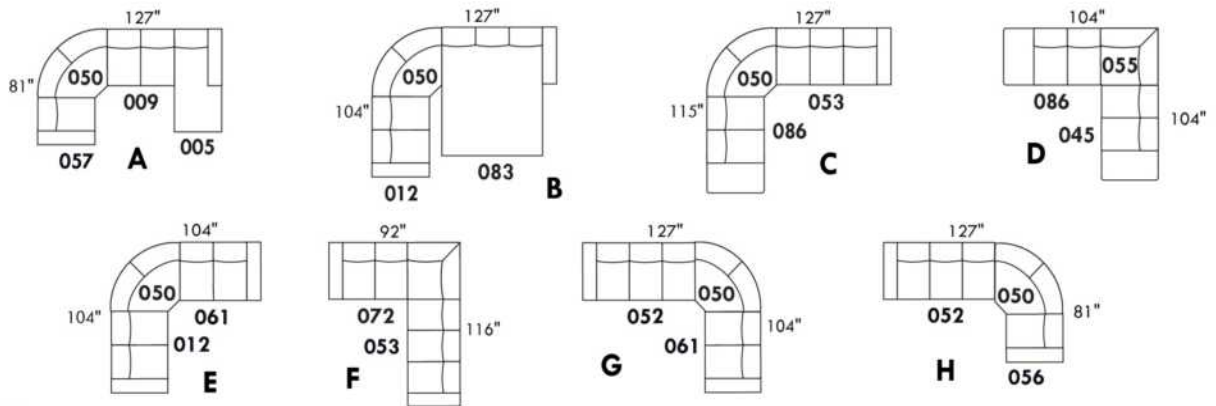

CONFIGURATIONS

www.jaymar.ca
Toutes les dimensions indiquées sont au pouce près. Nos produits sont fabriqués à la main et des variations mineures peuvent survenir.
All dimensions indicated are to the nearest inch. Our product is hand-made and minor variations can occur.