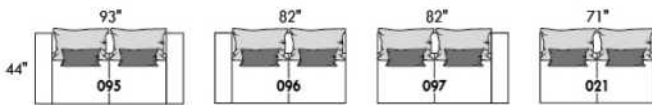

Mélanger & agencer!
 Mix & Match!

Populaires | Popular CONFIGURATIONS

LEONARDO

FEATURES:

- Manual adjustable headrest on all items (2 on square corner & stationary on wedge).
- *Wall hugger power recliners with full footrest (manual n/a).
- Power recliner lounge chair (manual n/a) with power headrest in option. Wall clearance 8" & front 5".
- Seat cushions with shaped foam + 1" layer of memory foam on top; arm with memory foam.
- Stitching: Small thread in fabric & large flat thread in leather.
- *Excludes 043 & 163 chairs: Wall clearance 16"