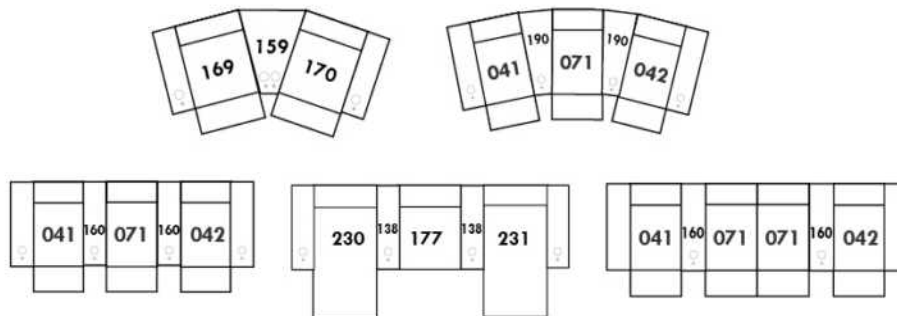

Each storage item has 2 USB ports and one electrical outlet inside the storage.

SUGGESTED CONFIGURATIONS

CDN Price List

SHIRAZ

LEG: Specify colour of legs LG87 or LG96. Also available metal leg LG88.

COMBO: Cover #2 on back cushions only.