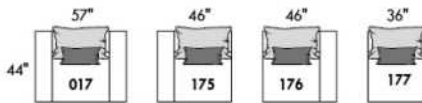

Populaires | Popular CONFIGURATIONS