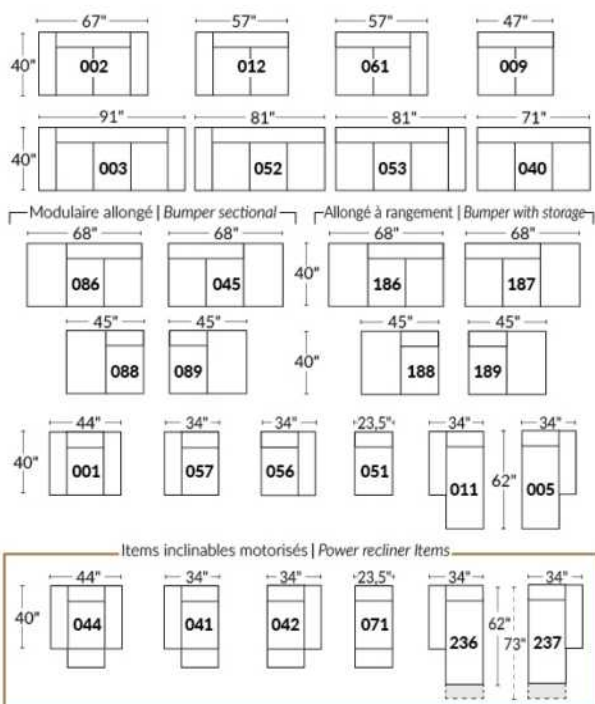

SIÈGE 23" DE LARGE | 23" SEAT WIDTH