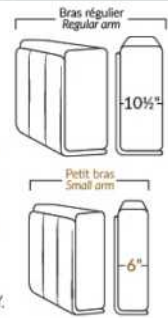

BRAS | ARMS

Option de bras:
Bras Régulier Large 10,5" ou Petit bras 6"

Arm option
Regular arm Large 10.5" or Small arm 6"

Contrôle de l'inclinaison situé à l'intérieur du bras
Recliner control located on the inside of the arm.

Option d'accessoires disponible sur le bras régulier seulement
Accessories option, available on Regular arms ONLY.