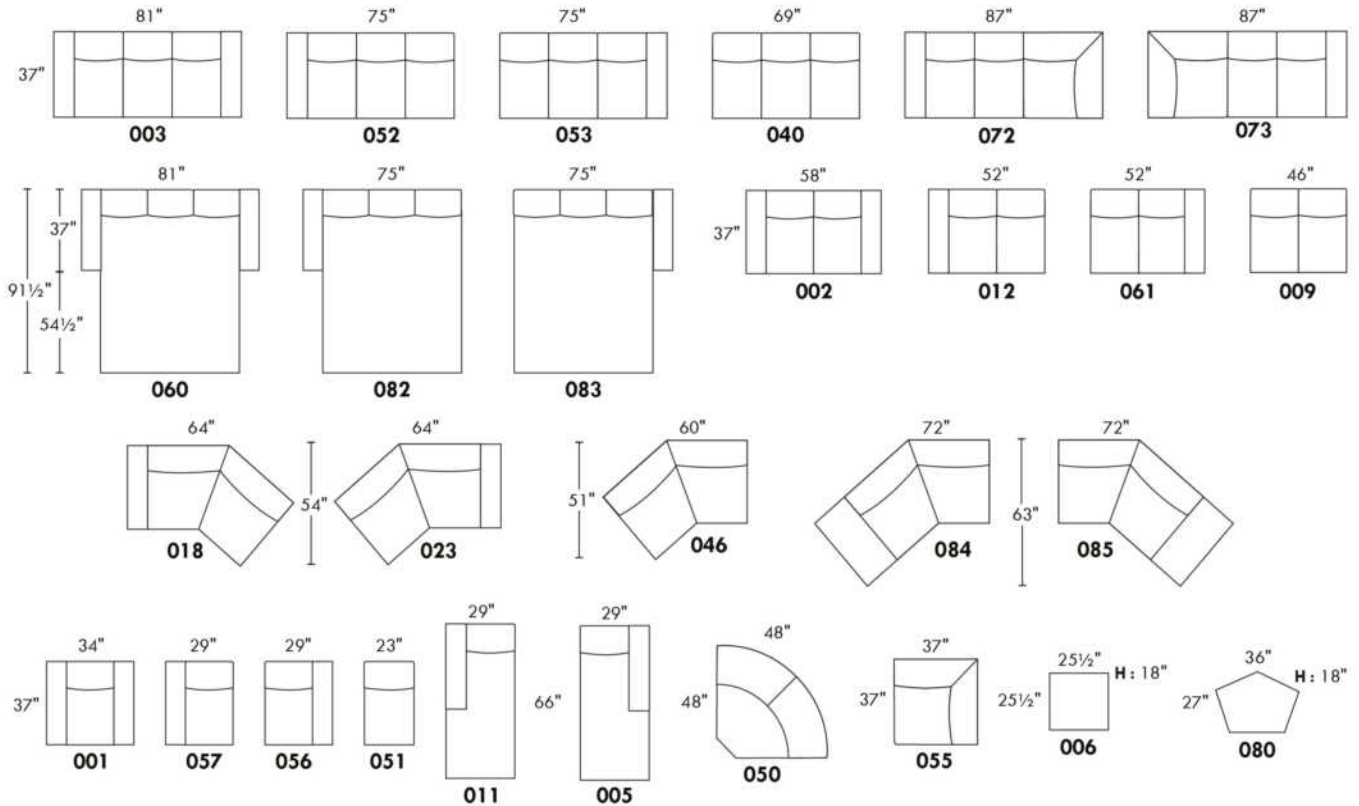

Hauteur complète 35" | Hauteur de siège 19" | Hauteur devant bras 24" | Profondeur d'assise 20"
Total Height 35" | Seat Height 19" | Arm Height 24" | Seat Depth 20"