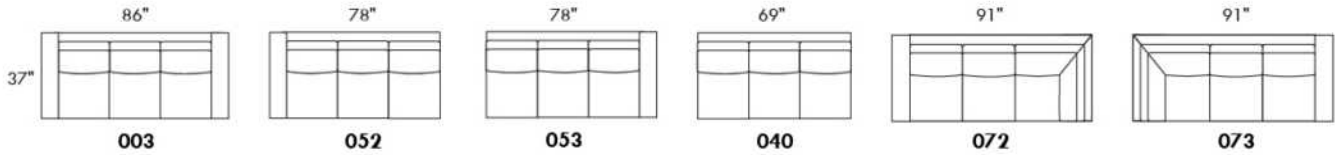

ODESSA

Hauteur complète 35" | Hauteur de siège 19" | Hauteur devant bras 25" | Profondeur d'assise 21"/22"
Total Height 35" | Seat Height 19" | Arm Height 25" | Seat Depth 21"/22"

www.jaymar.ca
Toutes les dimensions indiquées sont en pouce près. Nos produits sont fabriqués à la main et des variations mineures peuvent survenir.
All dimensions indicated are to the nearest inch. Our product is hand-made and minor variations can occur.