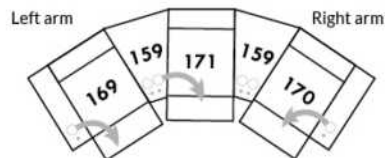

EXAMPLE A:

041-169: Controller and cup holder on the left arm

071-171: hidden touch sensor buttons on side of seat

042-170: Controller and cup holder on right arm

EXAMPLE B:

071-171: These two items can be connected to a smart cup holder which will control the recliner. You must then use one of these items: 138,159, 160 and 190