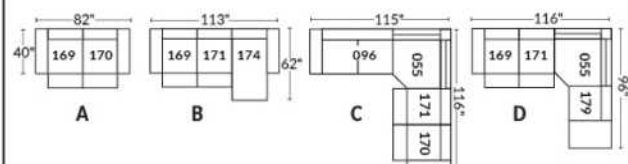

EXEMPLE 30" EXAMPLE