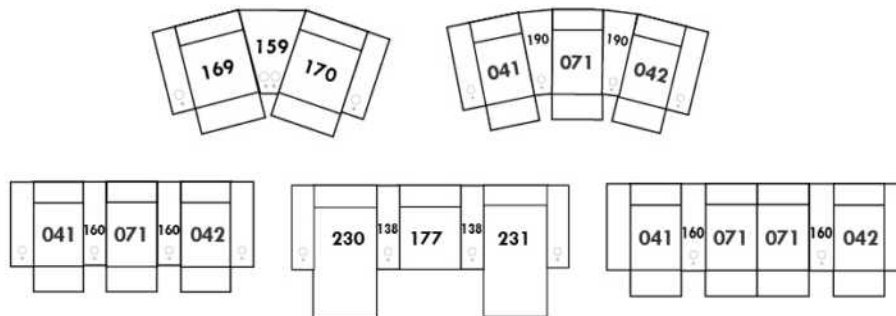

Each storage item has 2 USB ports and one electrical outlet inside the storage.

SUGGESTED CONFIGURATIONS

BUDAPEST

FEATURES:

- Manual adjustable headrest on all items (2 on square corner & stationary on wedge).
- *Wall hugger power recliners with full footrest (manual n/a).
- Power recliner lounge chair (manual n/a) with power headrest in option. Wall clearance 8" & front 5".
- Seat cushions with shaped foam + 1" layer of memory foam on top; arm with memory foam.
- Stitching: Small thread in fabric & large flat thread in leather.