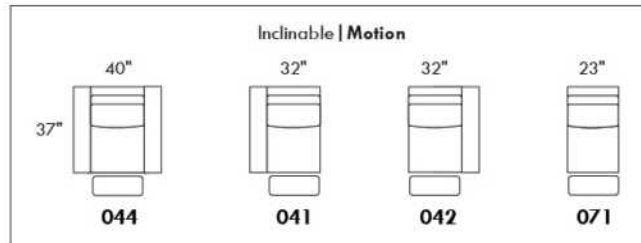

RIOPEL

Hauteur complète 35" | Hauteur de siège 19" | Hauteur devant bras 25" | Profondeur d'assise 21"/22"
Total Height 35" | Seat Height 19" | Arm Height 25" | Seat Depth 21"/22"

www.jaymar.ca