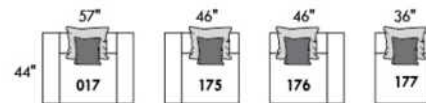

FASHION II

COUSSINS CARRÉS - DOS APPARENT
SQUARE CUSHIONS - VISIBLE BACK

833 26 x 7 x 19
834 16 x 6 x 16