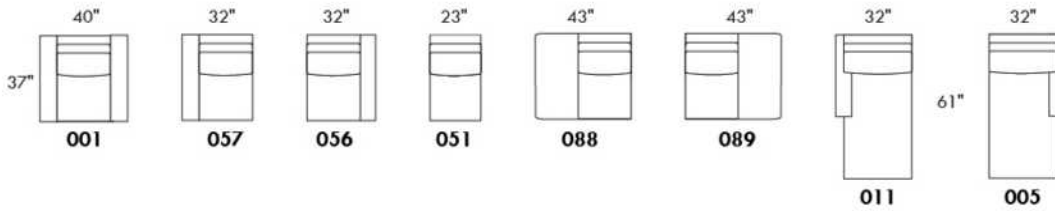

RIOPEL

Hauteur complète 35" | Hauteur de siège 19" | Hauteur devant bras 25" | Profondeur d'assise 21"/22"
Total Height 35" | Seat Height 19" | Arm Height 25" | Seat Depth 21"/22"

www.jaymar.ca