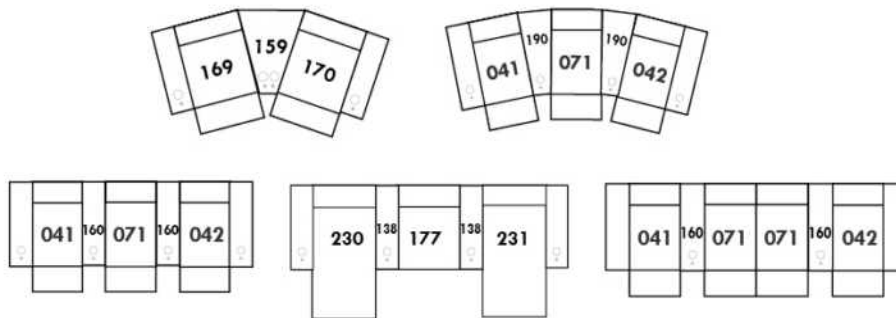

Each storage item has 2 USB ports and one electrical outlet inside the storage.

SUGGESTED CONFIGURATIONS

CDN Price List

PURE

FEATURES: Seat cushions contain feathers. Back cushions reversible.

LEGS: Specify colour of legs LG107.