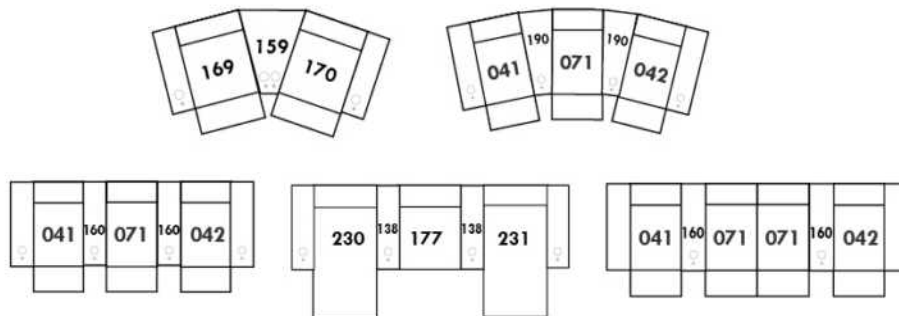

Each storage item has 2 USB ports and one electrical outlet inside the storage.

SUGGESTED CONFIGURATIONS

MANHATTAN

FEATURES:

- Manual adjustable headrest on all items (stationary on wedge).
- *Wall hugger power recliners with full footrest (manual n/a).
- Power recliner lounge chair (manual n/a) with power headrest in option. Wall clearance 8" & front 5".
- Seat cushions with shaped foam + 1" layer of memory foam on top; arm with memory foam.
- Stitching: Small thread in fabric & large flat thread in leather.
- *Excludes 043 & 163 chairs: Wall clearance 16"