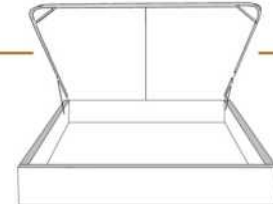

Avec rangement | With Storage
K 430 - Q 431