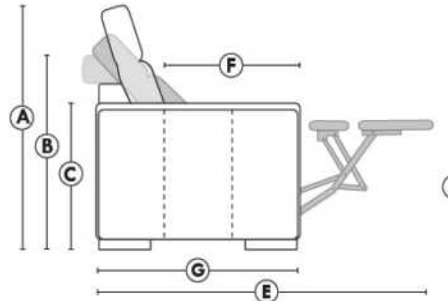

MAXIMA

LINEA 30 Collection

Conçu et fabriqué fièrement au Canada
Proudly designed and made in Canada

Our product is hand-made and minor variations can occur.

SPECIFICATIONS