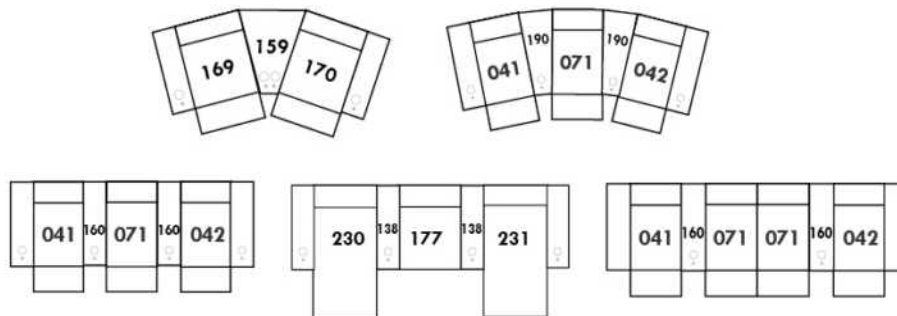

Each storage item has 2 USB ports and one electrical outlet inside the storage.

SUGGESTED CONFIGURATIONS

CDN Price List

ARMANI

LEGS: Specify wood leg colour LG35; ottoman LG68.

COMBO: Cover #2 on back and seat.