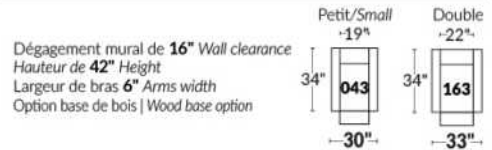

FAUTEUIL BERÇANT PIVOTANT INCLINABLE SWIVEL ROCKING MOTION CHAIR