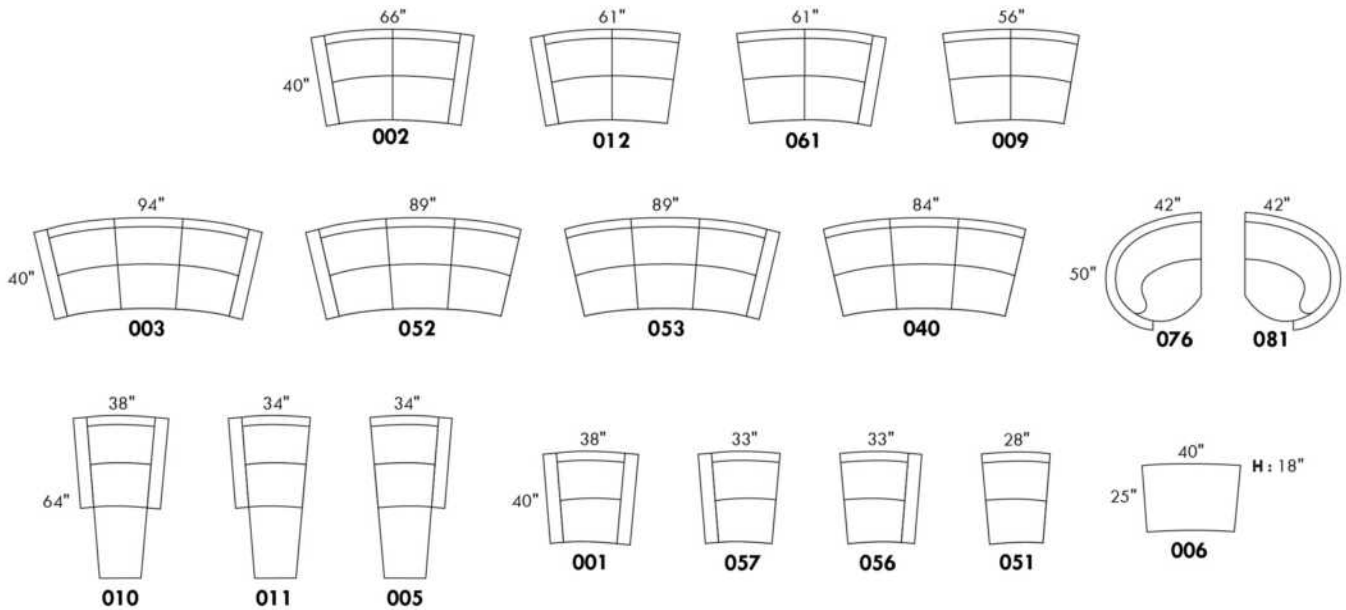

TAURUS

Hauteur complète 36" | Hauteur de siège 18" | Hauteur devant bras 27" | Profondeur d'assise 21"
Total Height 36" | Seat Height 18" | Arm Height 27" | Seat Depth 21"