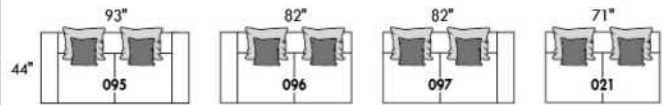

Mélanger & agencer!
 Mix & Match!

Populaires | Popular CONFIGURATIONS

LEONARDO

FEATURES:

- Manual adjustable headrest on all items (2 on square corner & stationary on wedge).
- *Wall hugger power recliners with full footrest (manual n/a).
- Power recliner lounge chair (manual n/a) with power headrest in option. Wall clearance 8" & front 5".
- Seat cushions with shaped foam + 1" layer of memory foam on top; arm with memory foam.
- Stitching: Small thread in fabric & large flat thread in leather.
- *Excludes 043 & 163 chairs: Wall clearance 16"