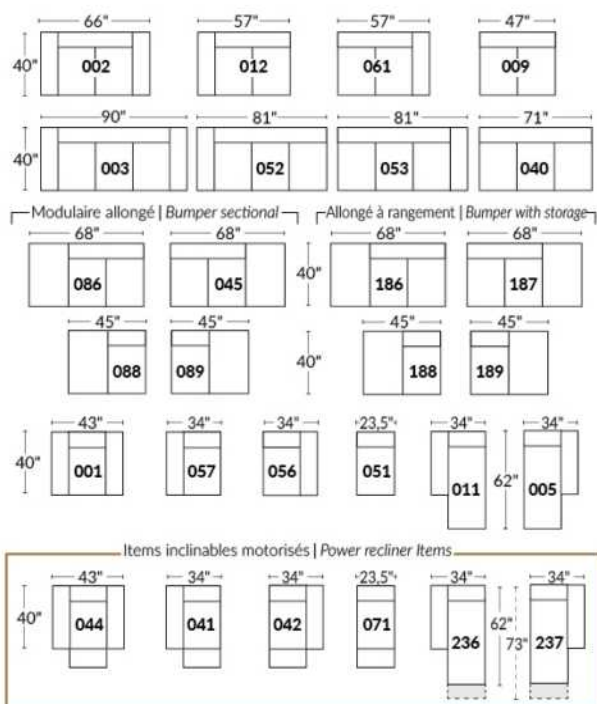

SIÈGE 23" DE LARGE | 23" SEAT WIDTH