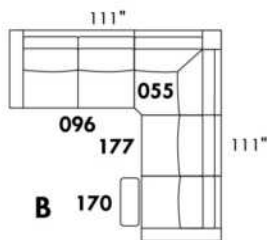

CONFIGURATIONS