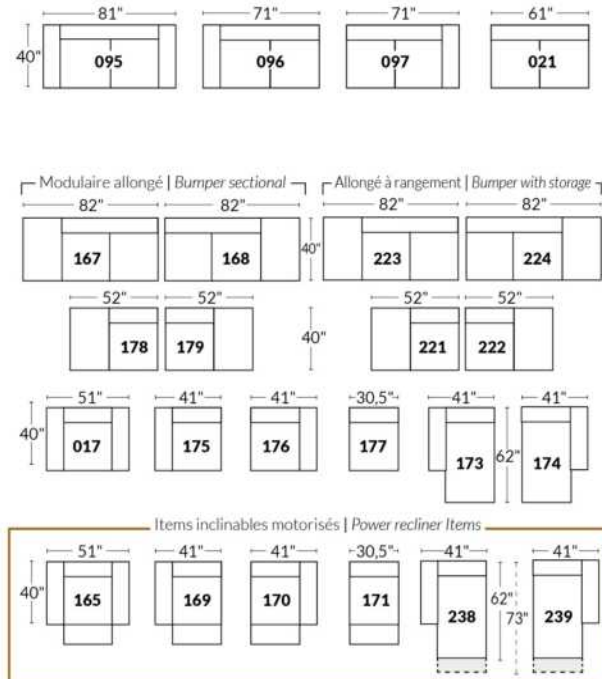

SIÈGE 30" DE LARGE | 30" SEAT WIDTH