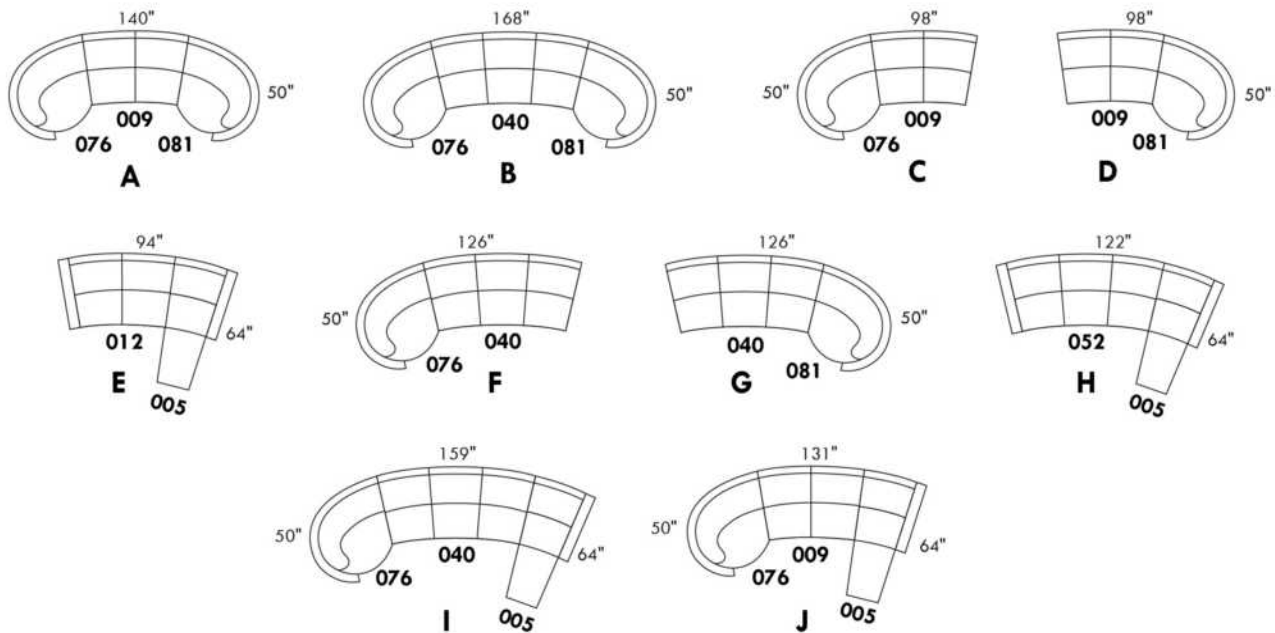

CONFIGURATIONS