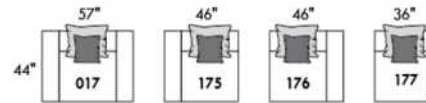

Populaires | Popular CONFIGURATIONS