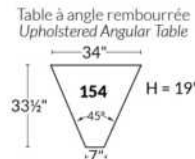

Autres | Others