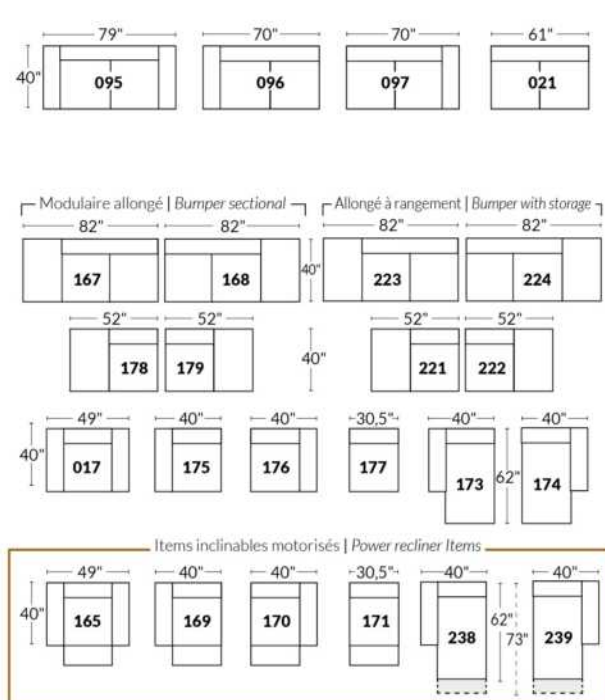

SIÈGE 30" DE LARGE | 30" SEAT WIDTH