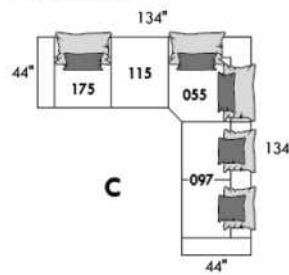

FASHION COLLECTION

FASHION I

COUSSINS PLEINE LARGEUR
FULL BACK CUSHIONS

831 34 x 7 x 19
832 24 x 6 x 10

FASHION II

COUSSINS CARRÉS - DOS APPARENT
SQUARE CUSHIONS - VISIBLE BACK

833 26 x 7 x 19
834 16 x 6 x 16

Mélanger & agencer!
Mix & Match!

Populaires | Popular CONFIGURATIONS