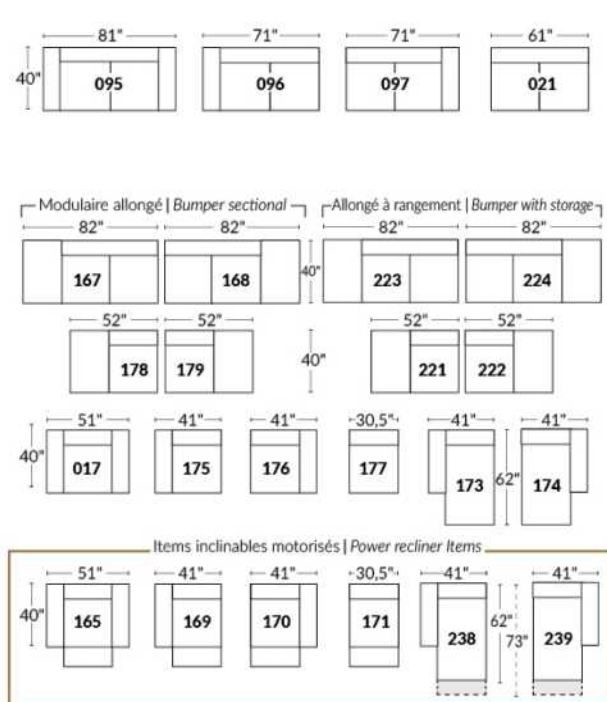

SIÈGE 30" DE LARGE | 30" SEAT WIDTH