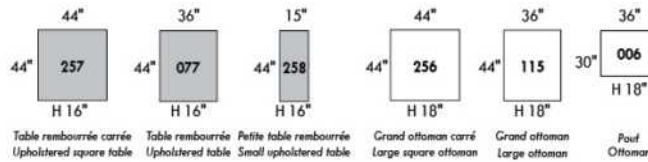

Populaires | Popular CONFIGURATIONS