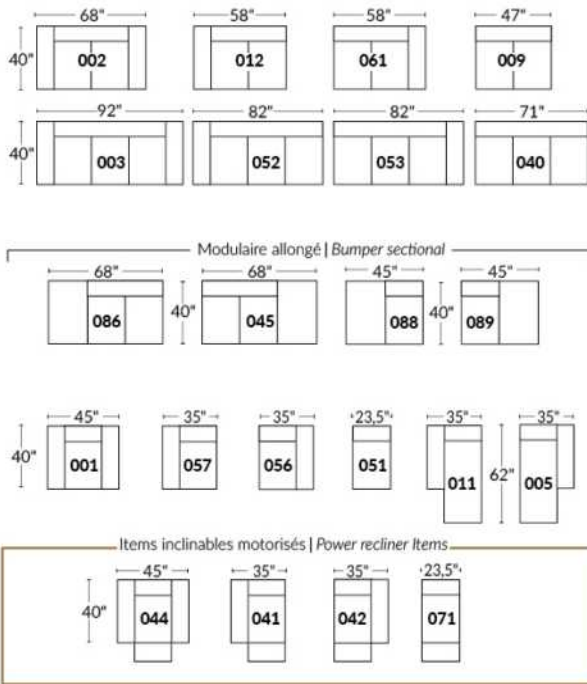

SIÈGE 23" DE LARGE | 23" SEAT WIDTH