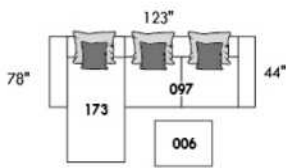

Mélanger & agencer!
 Mix & Match!

Populaires | Popular CONFIGURATIONS

LEONARDO

FEATURES:

- Manual adjustable headrest on all items (2 on square corner & stationary on wedge).
- *Wall hugger power recliners with full footrest (manual n/a).
- Power recliner lounge chair (manual n/a) with power headrest in option. Wall clearance 8" & front 5".
- Seat cushions with shaped foam + 1" layer of memory foam on top; arm with memory foam.
- Stitching: Small thread in fabric & large flat thread in leather.
- *Excludes 043 & 163 chairs: Wall clearance 16"