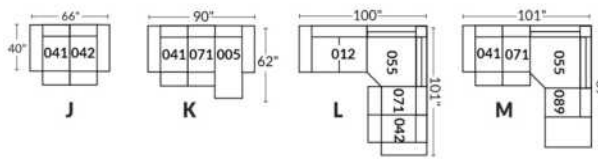

EXEMPLE 23" EXAMPLE