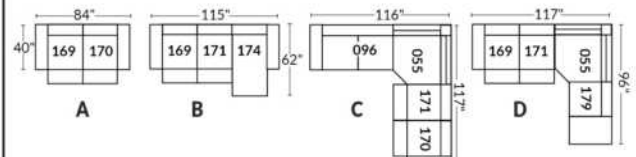

EXEMPLE 30" EXAMPLE