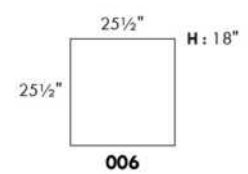

ESTHER

Hauteur complète 35" | Hauteur de siège 19" | Hauteur devant bras 26" | Profondeur d'assise 21"
Total Height 35" | Seat Height 19" | Arm Height 26" | Seat Depth 21"

www.jaymar.ca