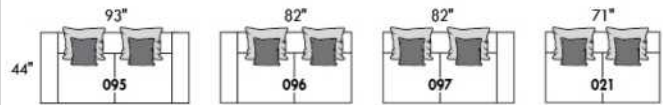

FASHION COLLECTION

FASHION I

COUSSINS PLEINE LARGEUR
FULL BACK CUSHIONS

831 34 x 7 x 19
832 24 x 6 x 10

FASHION II

COUSSINS CARRÉS - DOS APPARENT
SQUARE CUSHIONS - VISIBLE BACK

833 26 x 7 x 19
834 16 x 6 x 16

Mélanger & agencer!
Mix & Match!