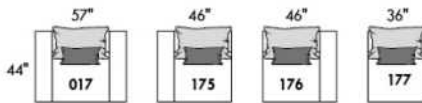

Mélanger & agencer!
 Mix & Match!

Populaires | Popular CONFIGURATIONS

LEONARDO

FEATURES:

- Manual adjustable headrest on all items (2 on square corner & stationary on wedge).
- *Wall hugger power recliners with full footrest (manual n/a).
- Power recliner lounge chair (manual n/a) with power headrest in option. Wall clearance 8" & front 5".
- Seat cushions with shaped foam + 1" layer of memory foam on top; arm with memory foam.
- Stitching: Small thread in fabric & large flat thread in leather.
- *Excludes 043 & 163 chairs: Wall clearance 16"