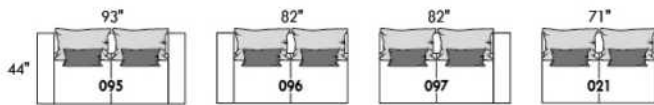

FASHION COLLECTION

FASHION I

COUSSINS PLEINE LARGEUR
FULL BACK CUSHIONS

831 34 x 7 x 19
832 24 x 6 x 10

FASHION II

COUSSINS CARRÉS - DOS APPARENT
SQUARE CUSHIONS - VISIBLE BACK

833 26 x 7 x 19
834 16 x 6 x 16

Mélanger & agencer!
Mix & Match!