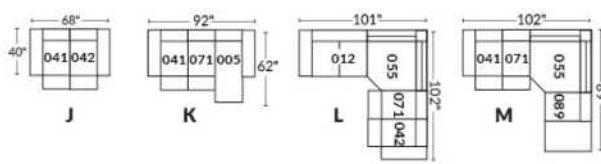

EXEMPLE 23" EXAMPLE