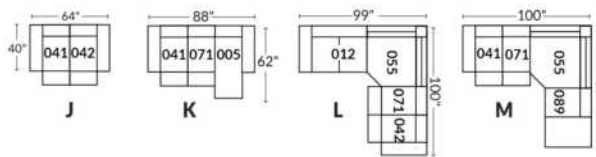

EXEMPLE 23" EXAMPLE