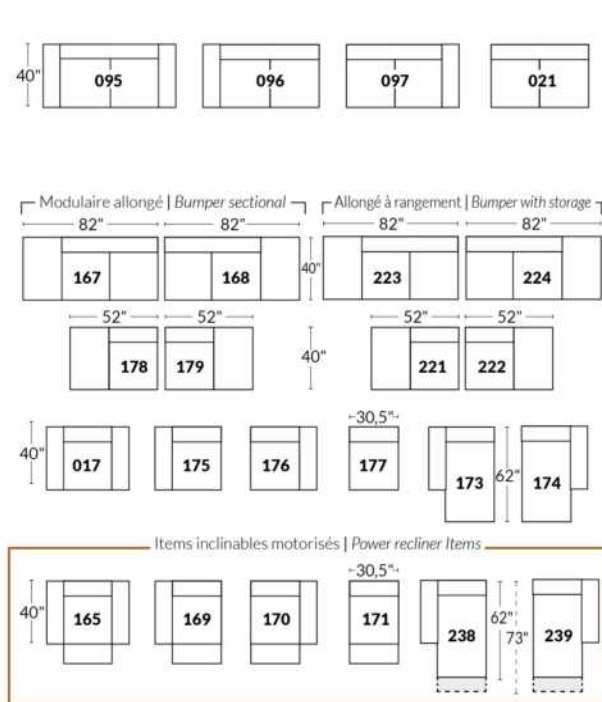

SIÈGE 30" DE LARGE | 30" SEAT WIDTH