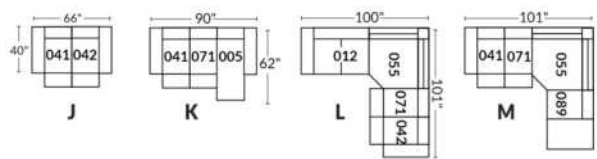

EXEMPLE 23" EXAMPLE