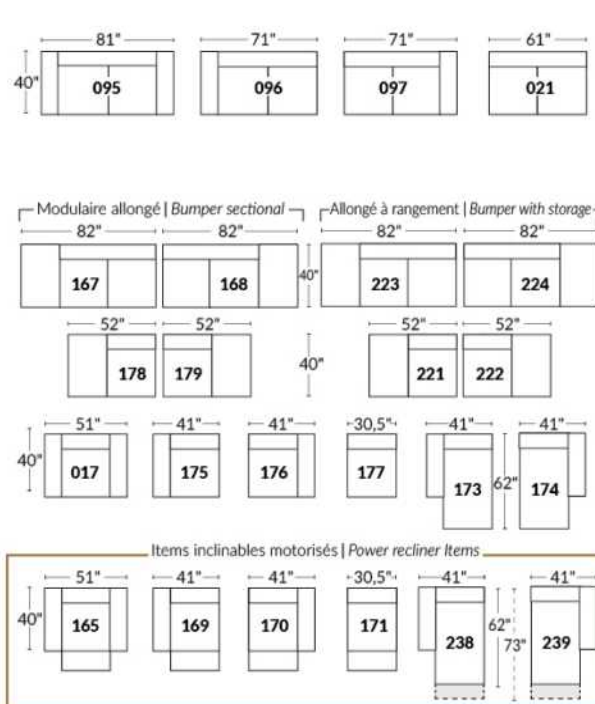

SIÈGE 30" DE LARGE | 30" SEAT WIDTH