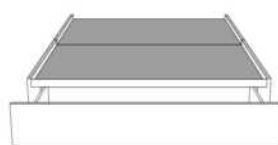

Rangement à tiroir frontal
With Front Drawer
K 540 - Q 541 - D 542