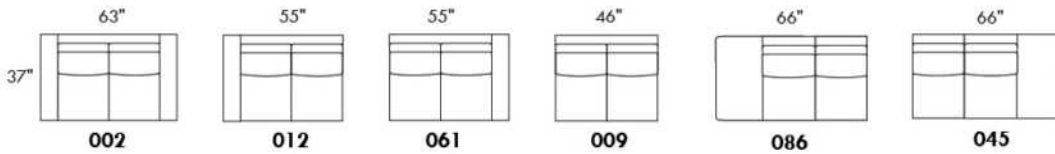

ODESSA

Hauteur complète 35" | Hauteur de siège 19" | Hauteur devant bras 25" | Profondeur d'assise 21"/22"
Total Height 35" | Seat Height 19" | Arm Height 25" | Seat Depth 21"/22"

www.jaymar.ca
Toutes les dimensions indiquées sont en pouce près. Nos produits sont fabriqués à la main et des variations mineures peuvent survenir.
All dimensions indicated are to the nearest inch. Our product is hand-made and minor variations can occur.