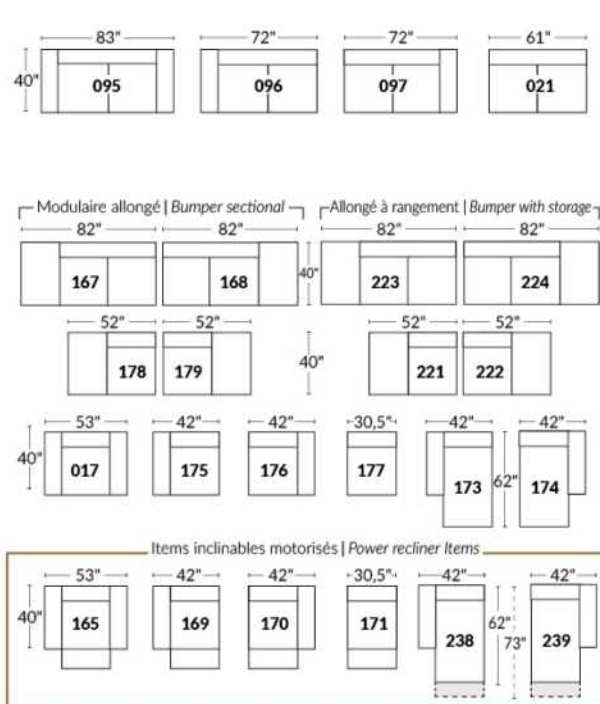

SIÈGE 30" DE LARGE | 30" SEAT WIDTH