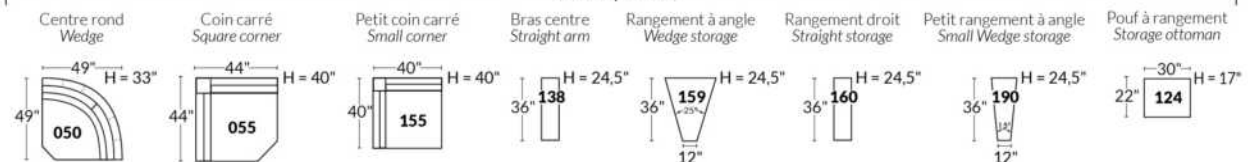

Autres | Others