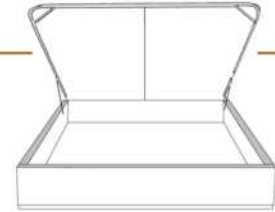

Avec rangement | With Storage
K 430 - Q 431