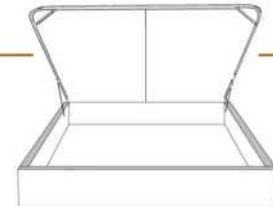

Avec rangement | With Storage
K 430 - Q 431