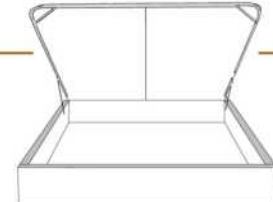

Avec rangement | With Storage
K 430 - Q 431