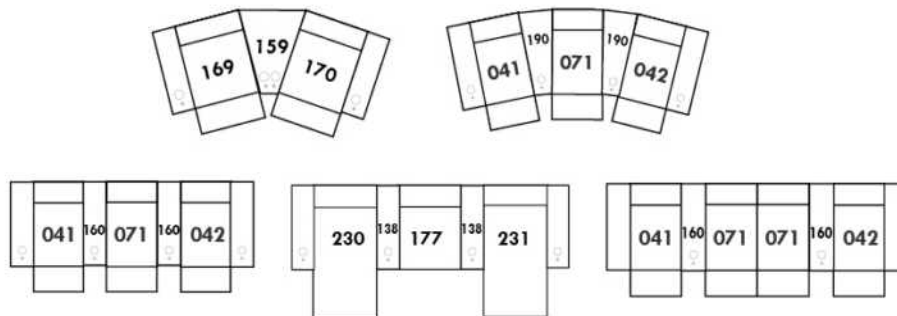

Each storage item has 2 USB ports and one electrical outlet inside the storage.

SUGGESTED CONFIGURATIONS

MONACO

Features: Manual adjustable headrest with all items (2 on square corner). Stitching: Small thread in fabric & large flat thread in leather. Memory foam in arms & seat cushions.