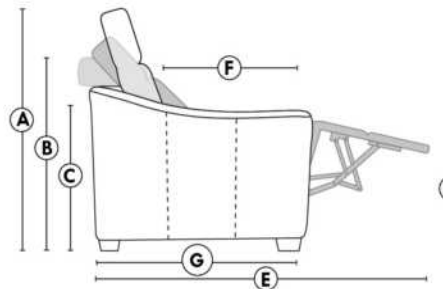

SPECIFICATIONS