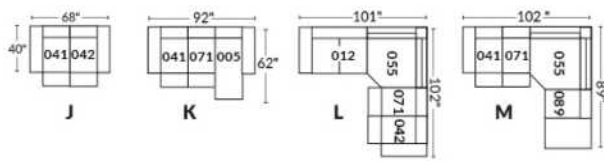

EXEMPLE 23" EXAMPLE