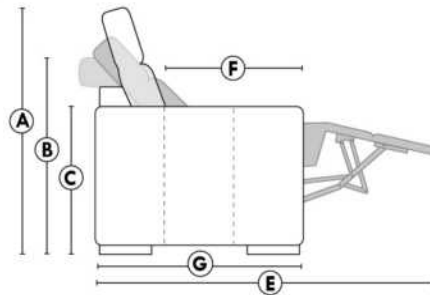

SPECIFICATIONS