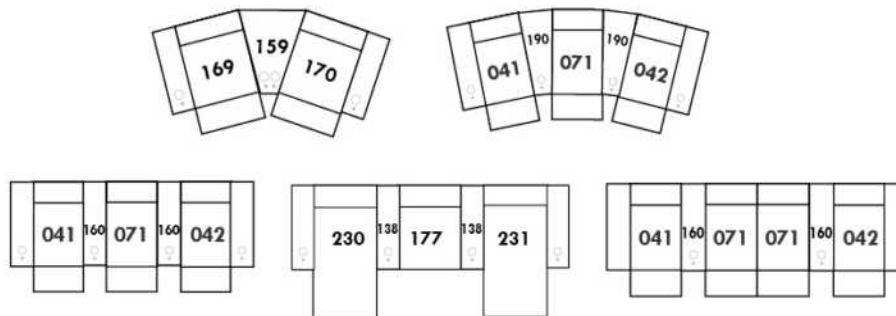

Each storage item has 2 USB ports and one electrical outlet inside the storage.

SUGGESTED CONFIGURATIONS

MARSEILLE

FEATURES:

- Manual adjustable headrest on all items (2 on square corner & stationary on wedge).
- *Wall hugger power recliners with full footrest (manual n/a).
- Power recliner lounge chair (manual n/a) with power headrest in option. Wall clearance 8" & front 5".
- Seat cushions with shaped foam + 1" layer of memory foam on top; arm with memory foam.
- Stitching: Small thread in fabric & large flat thread in leather.
- *Excludes 043 & 163 chairs: Wall clearance 16"