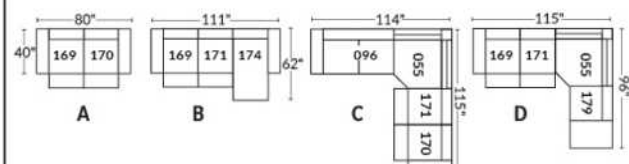

EXEMPLE 30" EXAMPLE