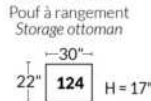

Autres | Others