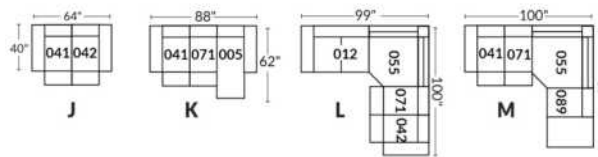

EXEMPLE 23" EXAMPLE