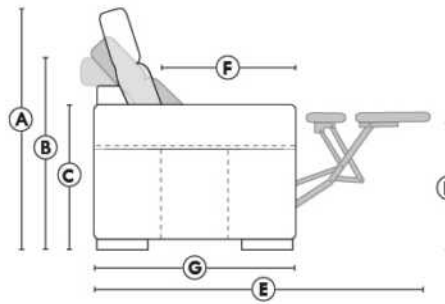

SPECIFICATIONS