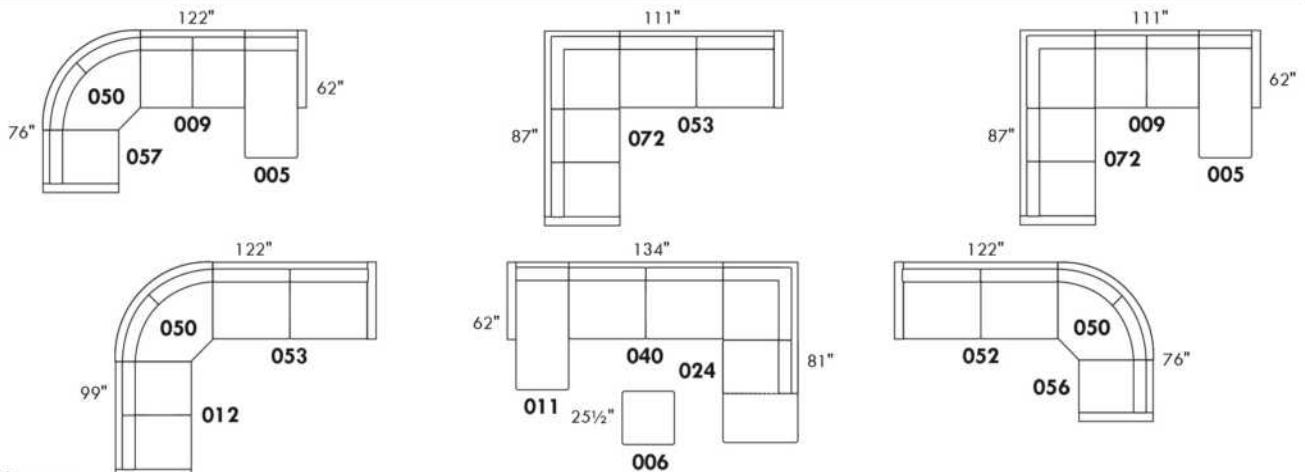

CONFIGURATIONS