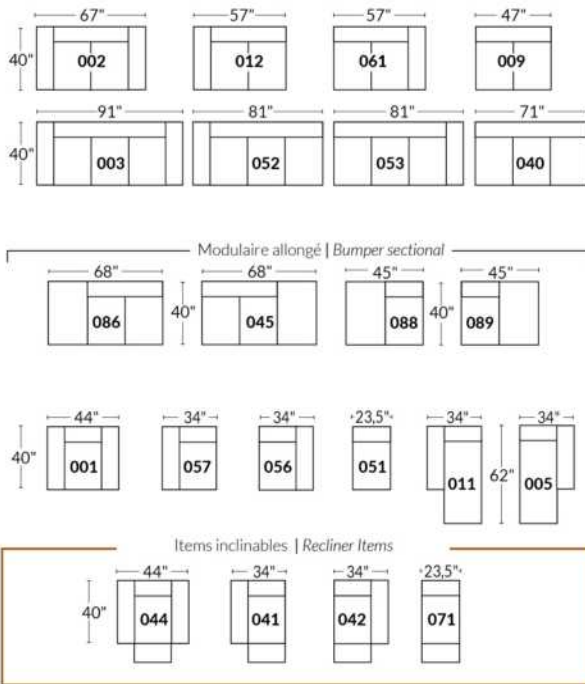

SIÈGE 23" DE LARGE | 23" SEAT WIDTH