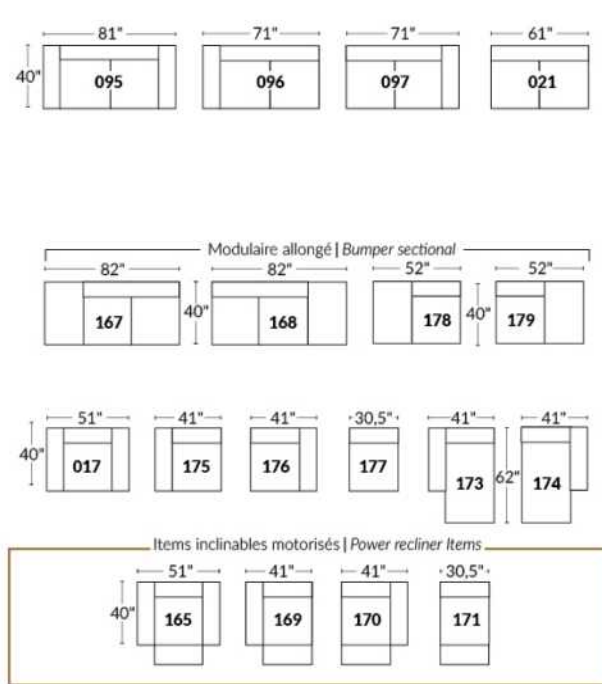

SIÈGE 30" DE LARGE | 30" SEAT WIDTH