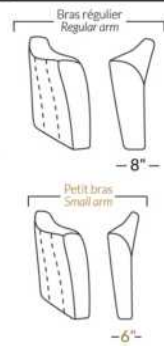

BRAS | ARMS

Option de bras:
Bras Régulier Large 8" ou Petit bras 6"

Arm option
Regular arm Large 8" or Small arm 6"

Contrôle de l'inclinaison situé à l'extérieur du bras
Recliner control located on the outside of the arm.