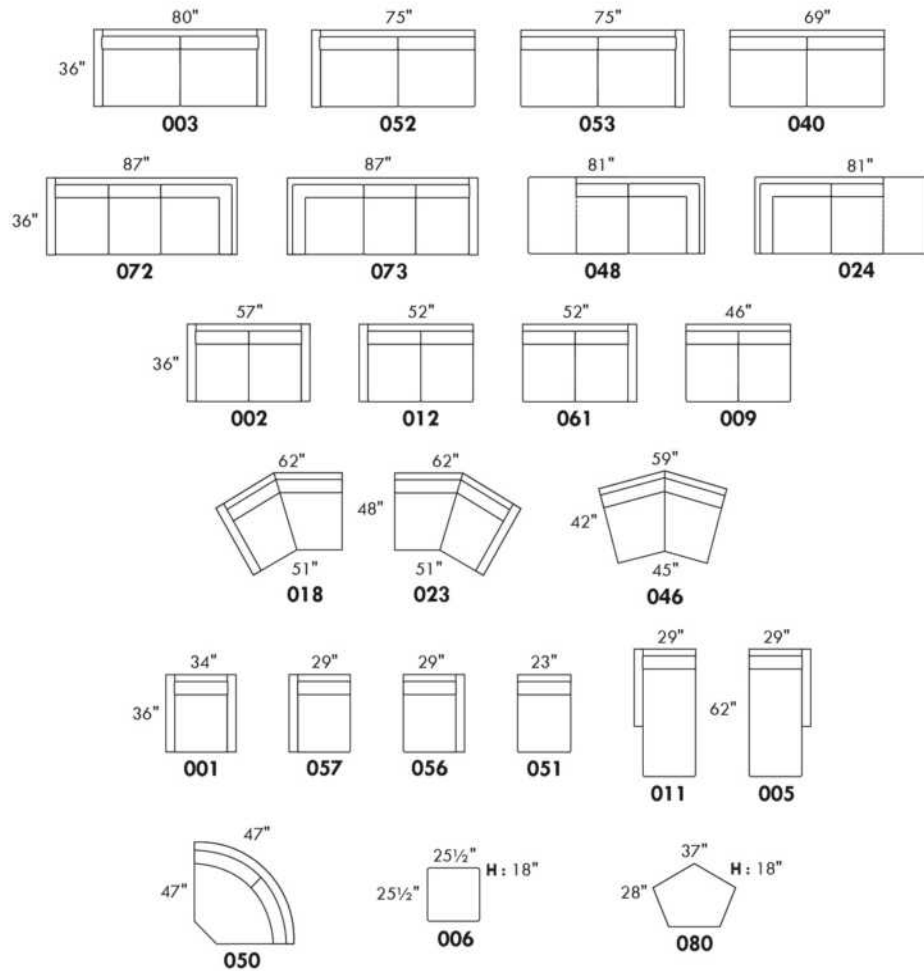

SHIRAZ

Hauteur complète 35" | Hauteur de siège 20" | Hauteur devant bras 27" | Profondeur d'assise 20"
Total Height 35" | Seat Height 20" | Arm Height 27" | Seat Depth 20"