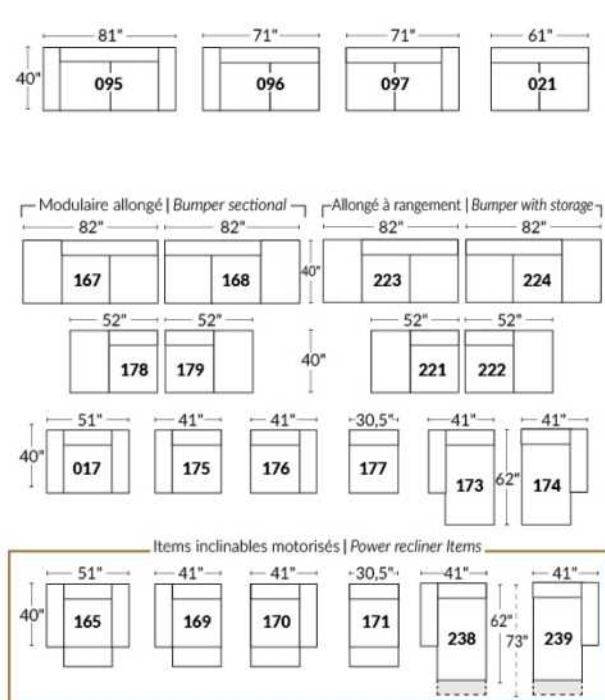

SIÈGE 30" DE LARGE | 30" SEAT WIDTH