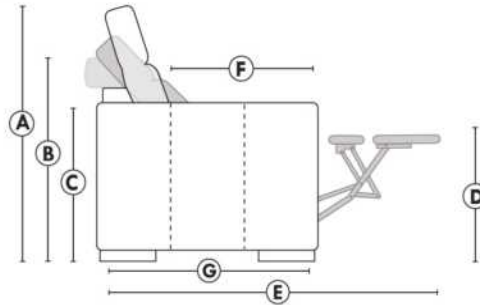

DARIO

PARALLELE
Collection 33

Jaymar

Conçu et fabriqué fièrement au Canada
Proudly designed and made in Canada

Our product is hand-made and minor variations can occur.

SPECIFICATIONS