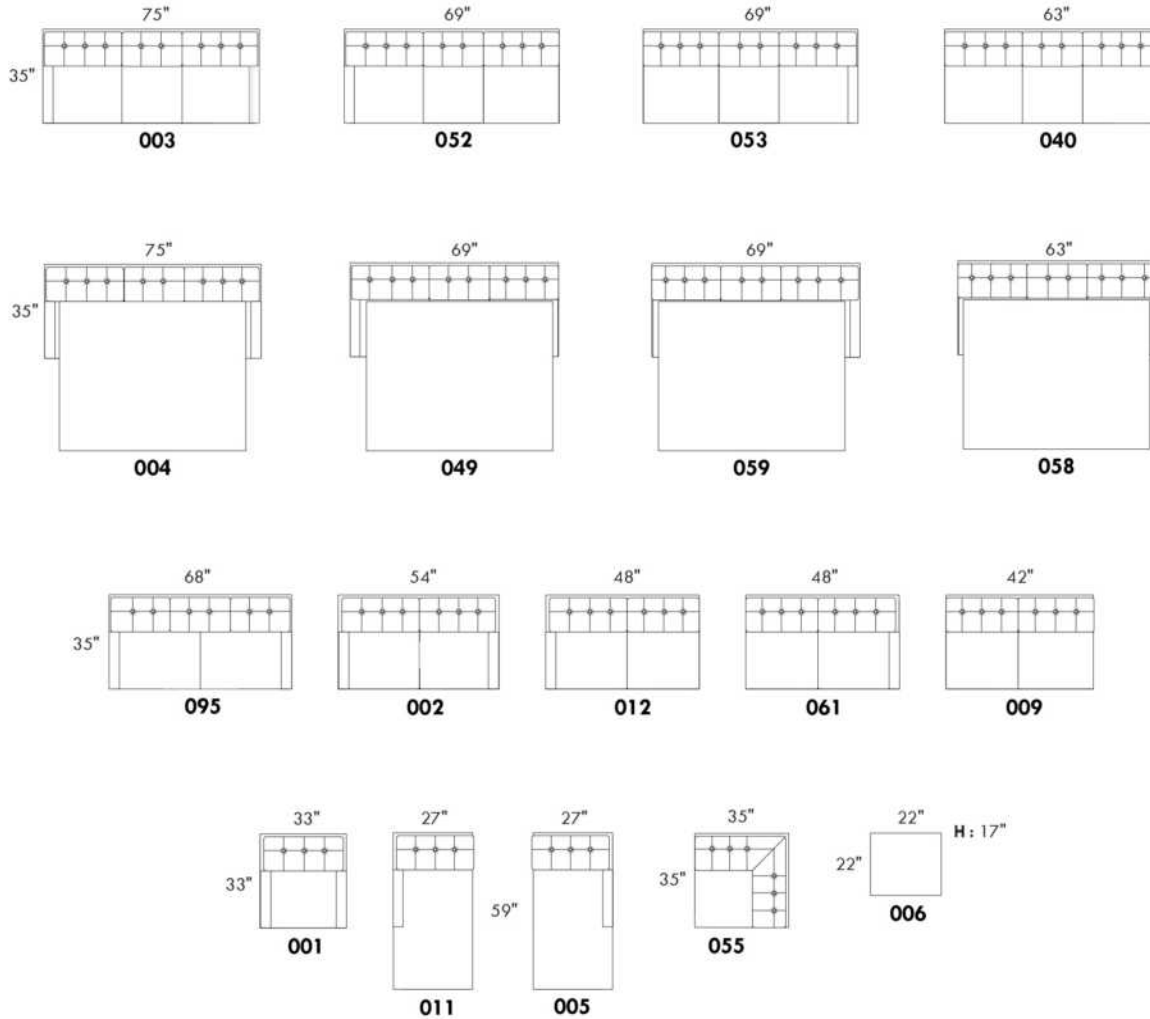

Hauteur complète 33" | Hauteur de siège 18½" | Profondeur d'assise 21"
Total Height 33" | Seat Height 18½" | Seat Depth 21"