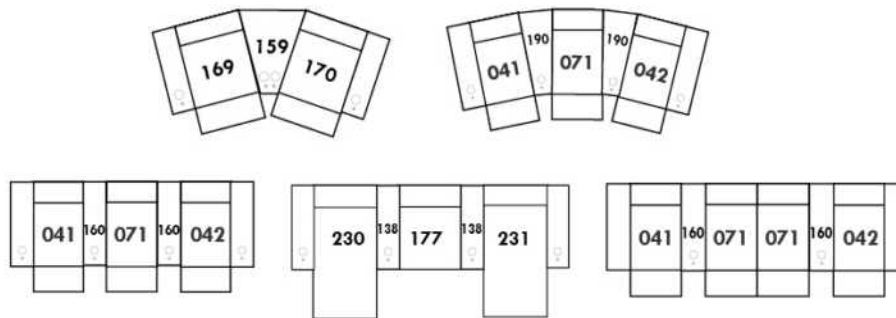

Each storage item has 2 USB ports and one electrical outlet inside the storage.

SUGGESTED CONFIGURATIONS

CDN Price List

BRASILIA

LG52 available metal or wood. If wood specify colour.

COMBO: Cover #2 on back only.