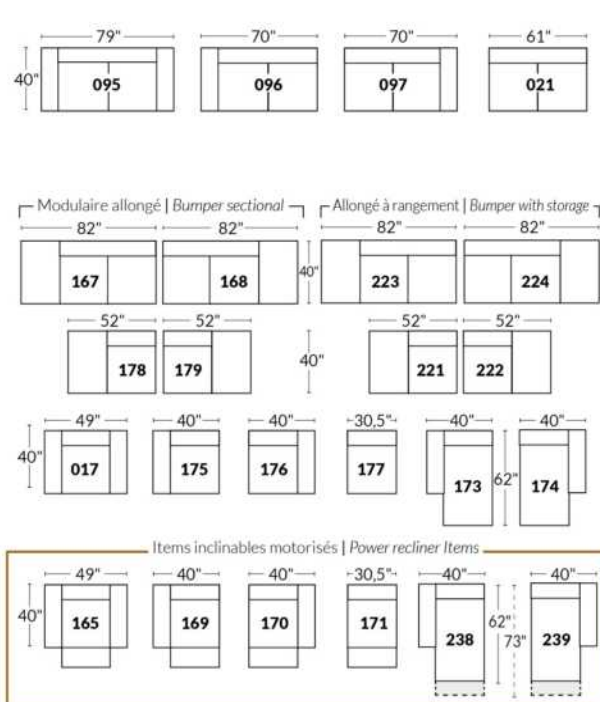

SIÈGE 30" DE LARGE | 30" SEAT WIDTH