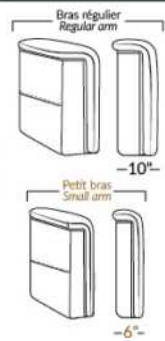

MELBOURNE

OPTIMA
Collection

Jaymar

Conçu et fabriqué fièrement au Canada
Proudly designed and made in Canada

Our product is hand-made and minor variations can occur.

SPECIFICATIONS

- ☐ Appui-tête levé Headrest up
- ☐ Appui-tête baissé Headrest down
- ☐ Complètement incliné Fully reclined

- **A** Hauteur complète 40" Total Height
- **B** Hauteur appui-tête baissé 33" Height headrest down
- **C** Hauteur du bras 24,5" Arm Height
- **D** Hauteur du siège 19,5" Seat height
- **E** Profondeur inclinée 65" Depth fully reclined
- **F** Profondeur d'assise 20"ou/ou 22" Seat depth
- **G** Profondeur appui-tête monté 37,5" Depth with headrest up

BRAS | ARMS

Option de bras:
Bras Régulier Large 10" ou Petit bras 6"

Arm option
Regular arm Large 10" or Small arm 6"

Contrôle de l'inclinaison situé à l'extérieur du bras
Recliner control located on the outside of the arm.

FAUTEUIL BERÇANT PIVOTANT INCLINABLE SWIVEL ROCKING MOTION CHAIR

SIÈGE 23" DE LARGE | 23" SEAT WIDTH

SIÈGE 30" DE LARGE | 30" SEAT WIDTH

Autres | Others

EXEMPLE 23" EXAMPLE

EXEMPLE 30" EXAMPLE