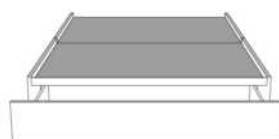

Rangement à tiroir frontal
With Front Drawer
K 540 - Q 541 - D 542