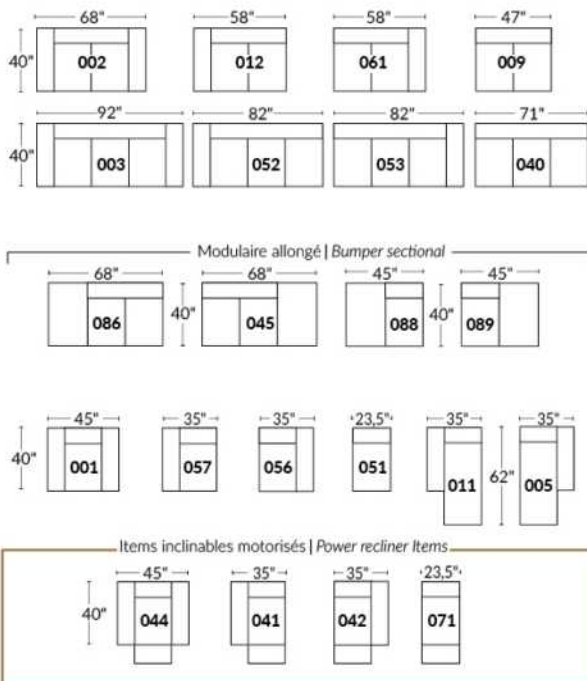

SIÈGE 23" DE LARGE | 23" SEAT WIDTH