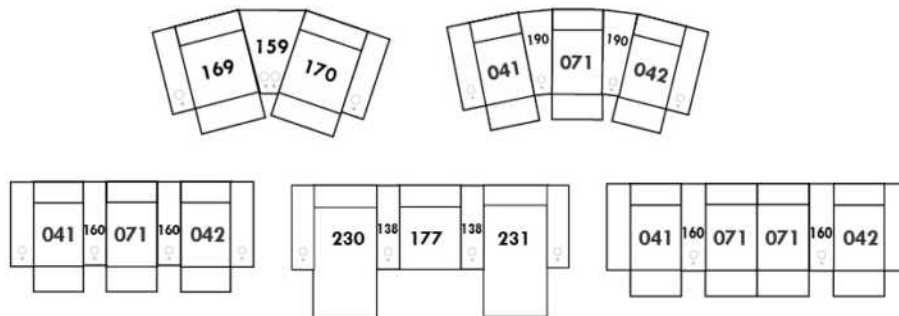

Each storage item has 2 USB ports and one electrical outlet inside the storage.

SUGGESTED CONFIGURATIONS

CDN Price List

ARMANI

LEGS: Specify wood leg colour LG35; ottoman LG68.

COMBO: Cover #2 on back and seat.