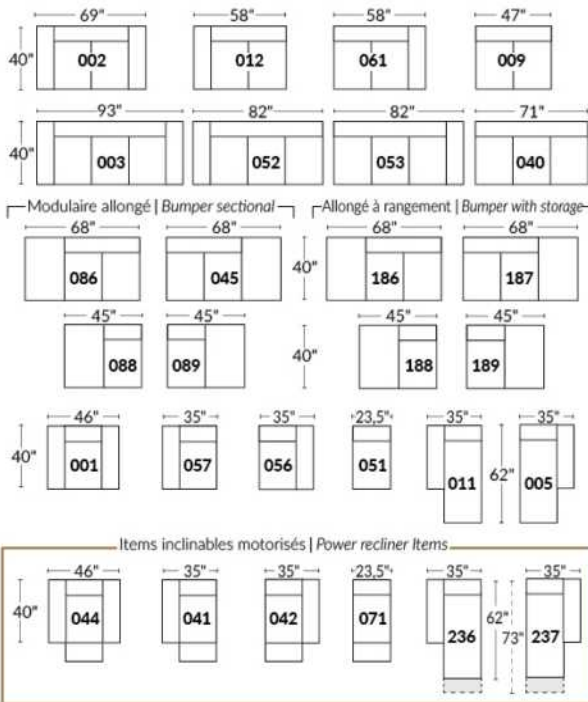

SIÈGE 23" DE LARGE | 23" SEAT WIDTH