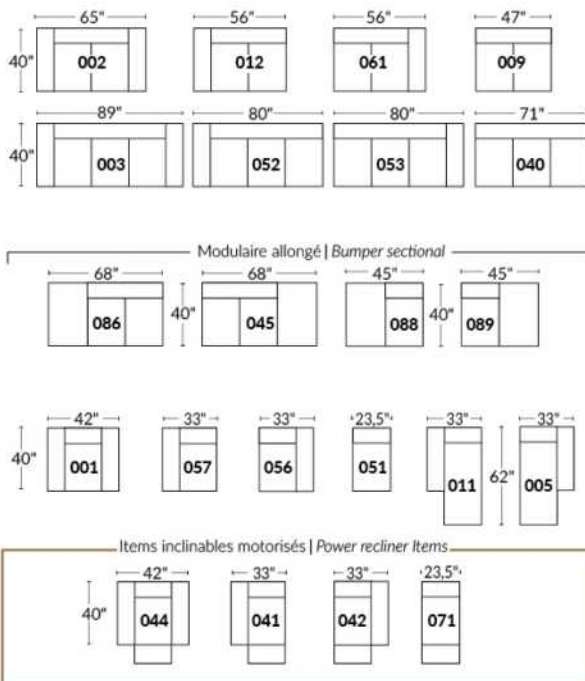

SIÈGE 23" DE LARGE | 23" SEAT WIDTH