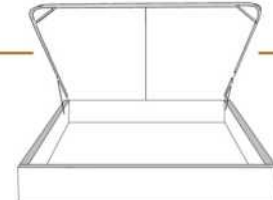

Avec rangement | With Storage
K 430 - Q 431