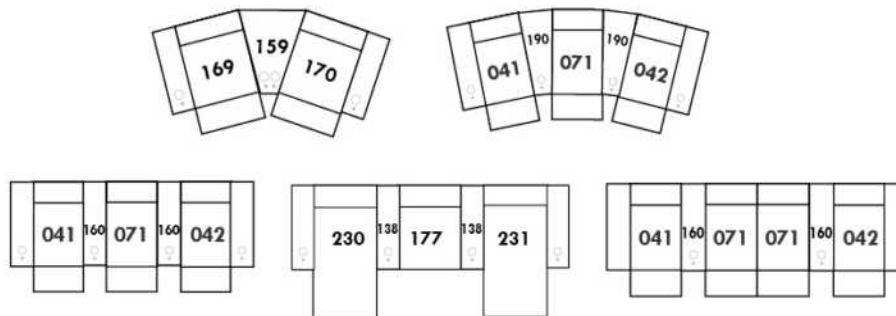

Each storage item has 2 USB ports and one electrical outlet inside the storage.

SUGGESTED CONFIGURATIONS

CDN Price List

CHLOE

FEATURES: Piping on arm contour , upholsterd seat cushions with shaped foam and 1" layer of memory foam. Back cushions stuffed with fiber filling for ultimate comfort . Deep seating depth of 22".