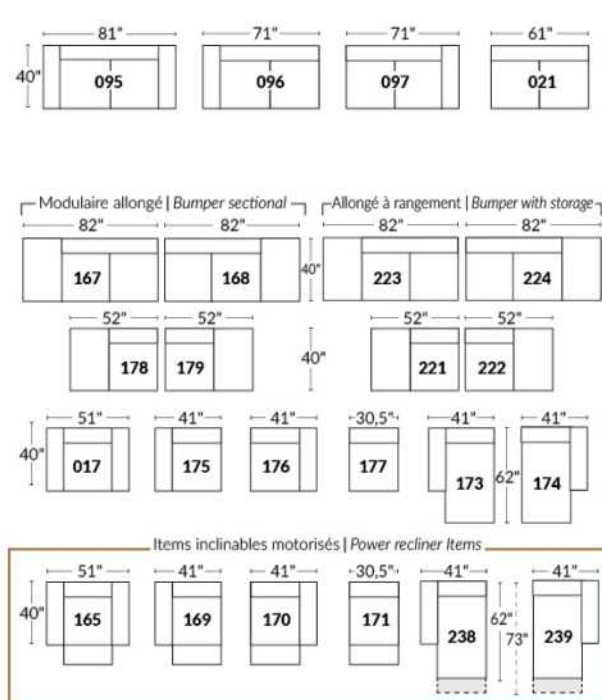

SIÈGE 30" DE LARGE | 30" SEAT WIDTH