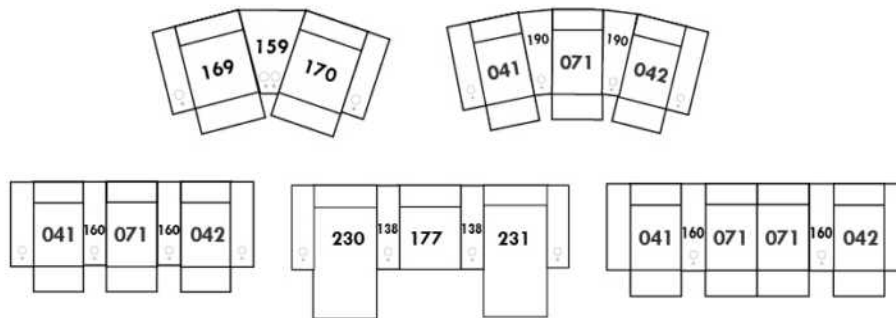

Each storage item has 2 USB ports and one electrical outlet inside the storage.

SUGGESTED CONFIGURATIONS

CDN Price List

PURE

FEATURES: Seat cushions contain feathers. Back cushions reversible.

LEGS: Specify colour of legs LG107.