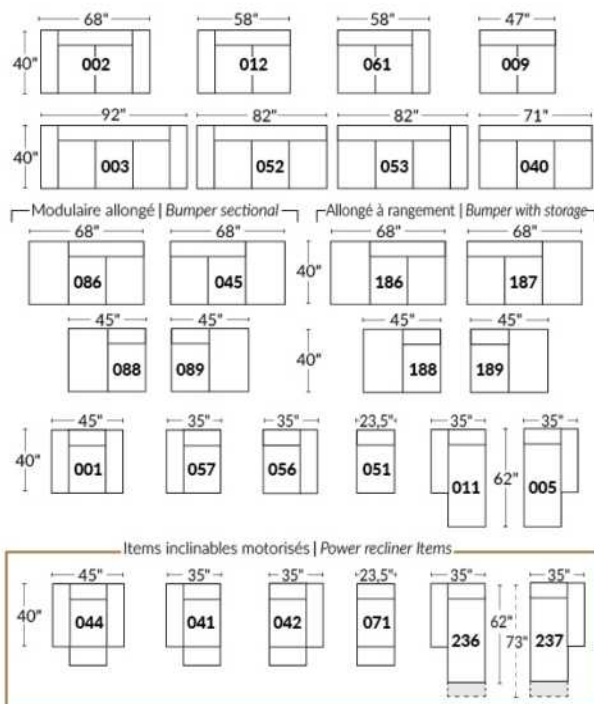

SIÈGE 23" DE LARGE | 23" SEAT WIDTH