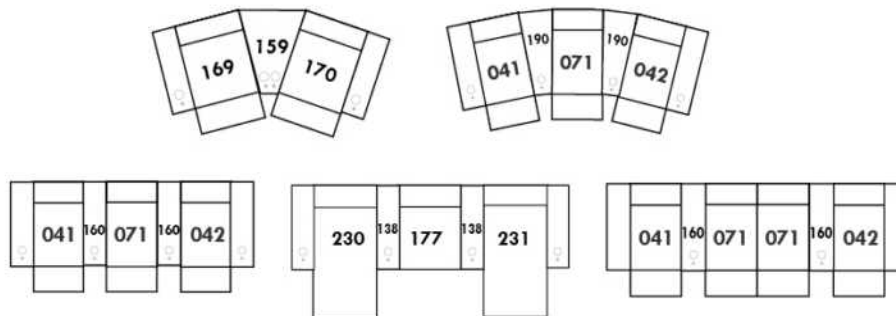

Each storage item has 2 USB ports and one electrical outlet inside the storage.

SUGGESTED CONFIGURATIONS

MONTREAL

FEATURES:

- Manual adjustable headrest on all items (stationary on wedge).
- *Wall hugger power recliners with full footrest (manual n/a).
- Power recliner lounge chair (manual n/a) with power headrest in option. Wall clearance 8" & front 5".
- Seat cushions with shaped foam + 1" layer of memory foam on top; arm with memory foam.
- Stitching: Small thread in fabric & large flat thread in leather.
- *Excludes 043 & 163 chairs: Wall clearance 16"