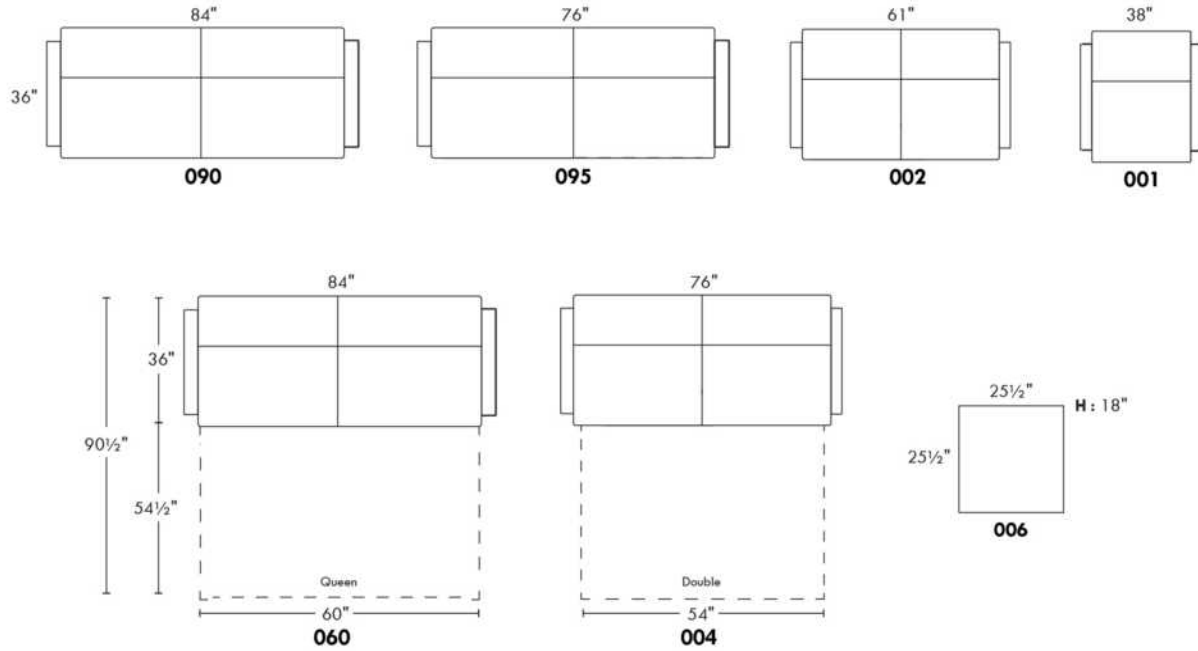

NEW YORK

Hauteur complète 33" | Hauteur de siège 17" | Hauteur devant bras 24" | Profondeur d'assise 21"
Total Height 33" | Seat Height 17" | Arm Height 24" | Seat Depth 21"

www.jaymar.ca