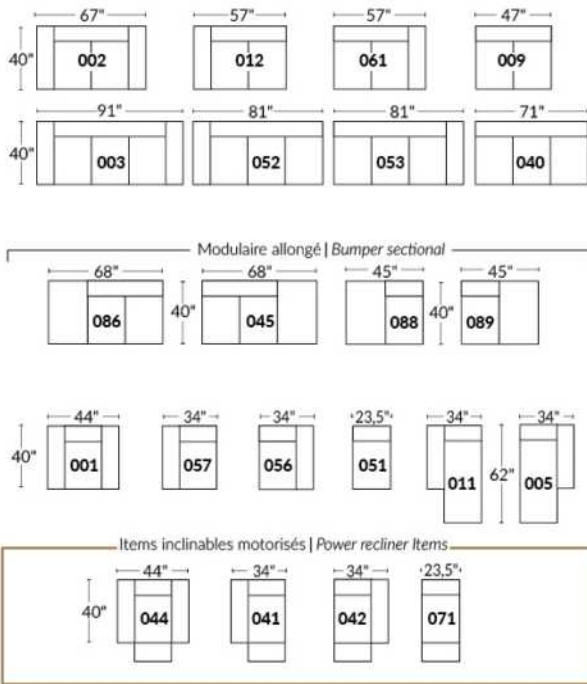

SIÈGE 23" DE LARGE | 23" SEAT WIDTH