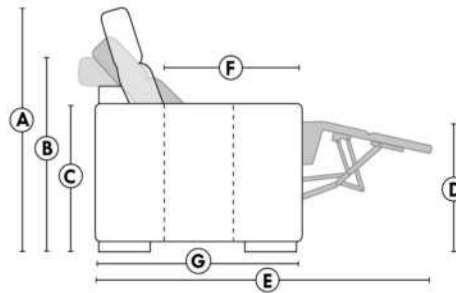

SPECIFICATIONS