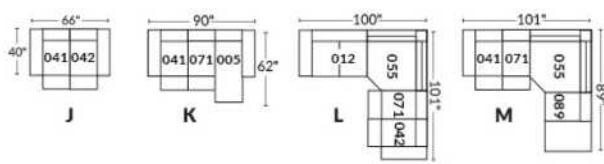

EXEMPLE 23" EXAMPLE