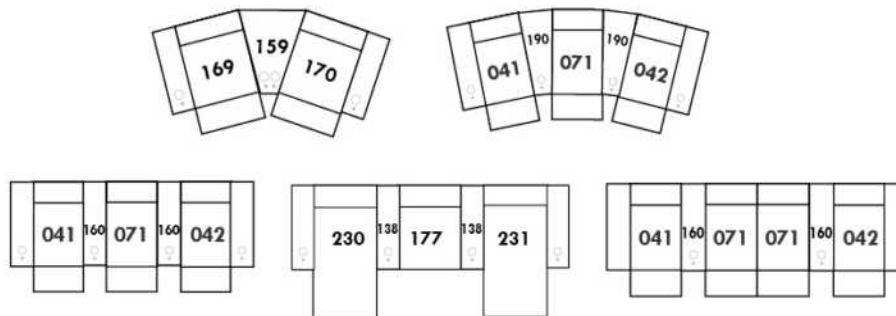

Each storage item has 2 USB ports and one electrical outlet inside the storage.

SUGGESTED CONFIGURATIONS

MANHATTAN

FEATURES:

- Manual adjustable headrest on all items (stationary on wedge).
- *Wall hugger power recliners with full footrest (manual n/a).
- Power recliner lounge chair (manual n/a) with power headrest in option. Wall clearance 8" & front 5".
- Seat cushions with shaped foam + 1" layer of memory foam on top; arm with memory foam.
- Stitching: Small thread in fabric & large flat thread in leather.