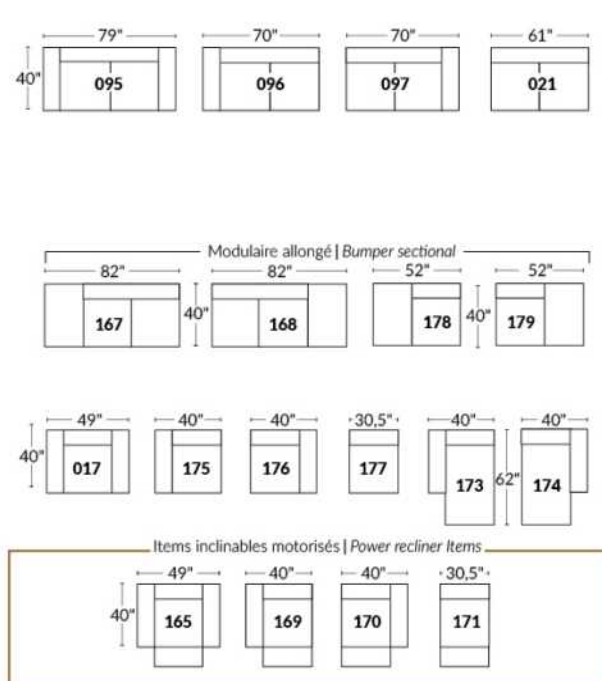

SIÈGE 30" DE LARGE | 30" SEAT WIDTH