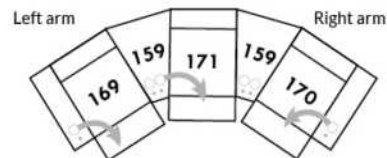

#### EXAMPLE B:

071-171: These two items can be connected to a smart cup holder which will control the recliner. You must then use one of these items: 138, 159, 160 and 190