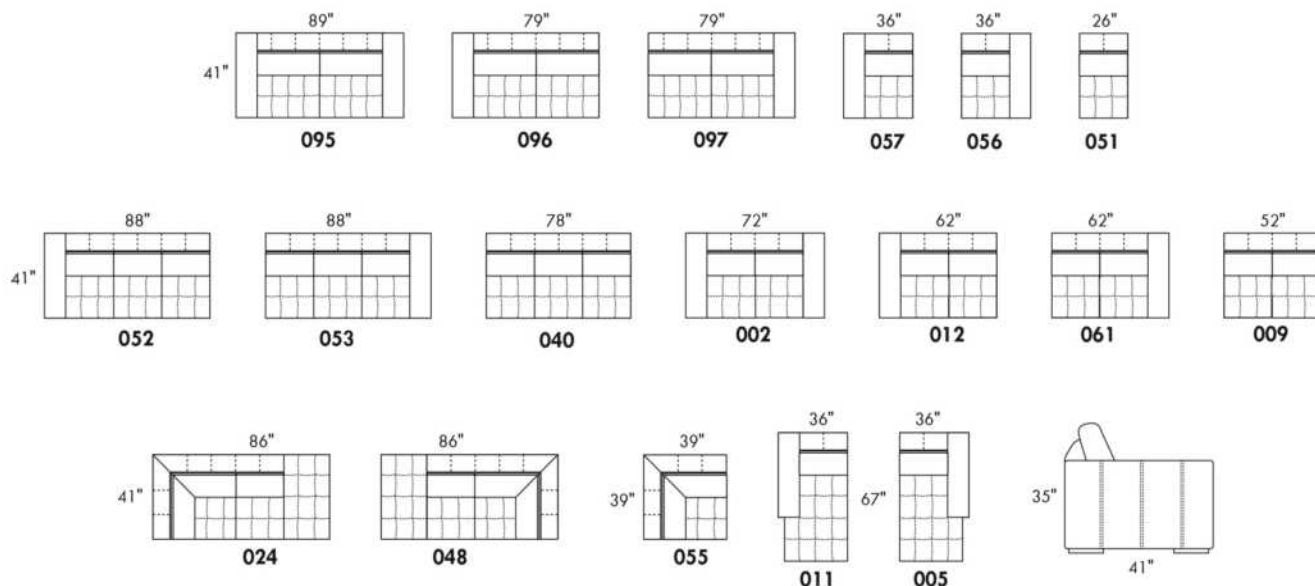

BARCELONA

www.jaymar.ca