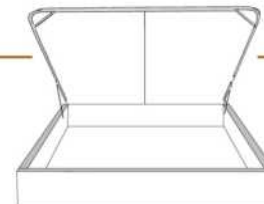

Avec rangement | With Storage
K 430 - Q 431