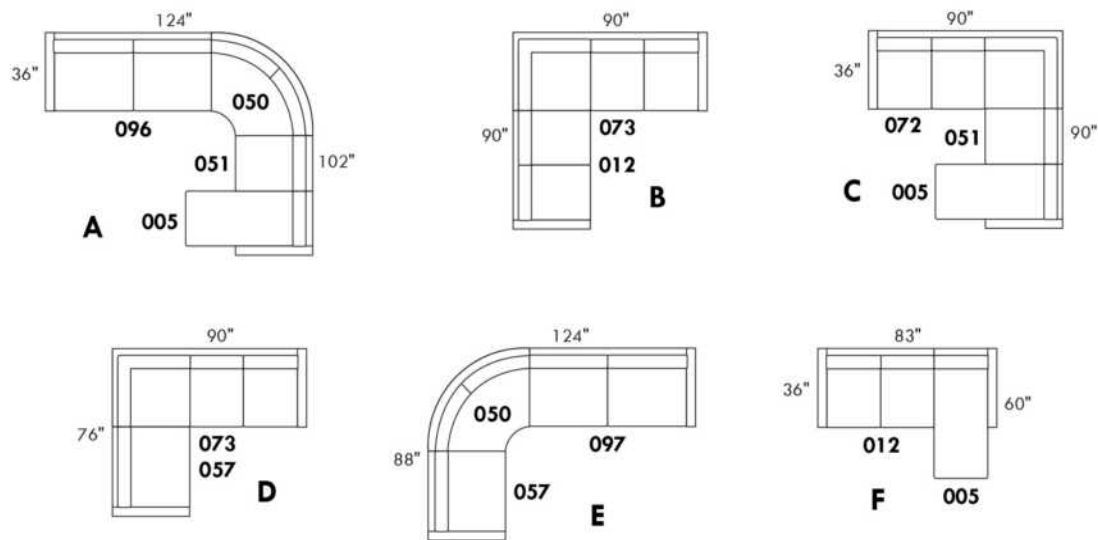

CONFIGURATIONS