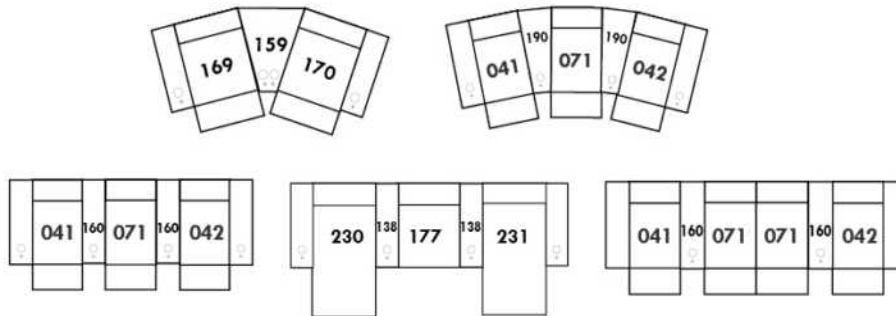

Each storage item has 2 USB ports and one electrical outlet inside the storage.

SUGGESTED CONFIGURATIONS

USA Price List

BRASILIA

LG52 available metal or wood. If wood specify color.

COMBO: Cover #2 on back only.