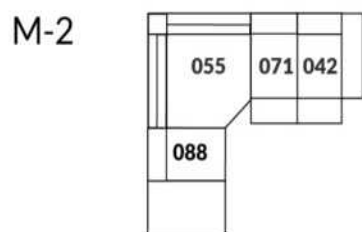

30" Seat Width | Siège 30" de large

Home Theatre CONFIGURATIONS Cinéma maison

23" Seat Width | Siège 23" de large

Home Theatre CONFIGURATIONS Cinéma maison

OPTIMA Collection

Jaymar 

Proudly designed and made in Canada