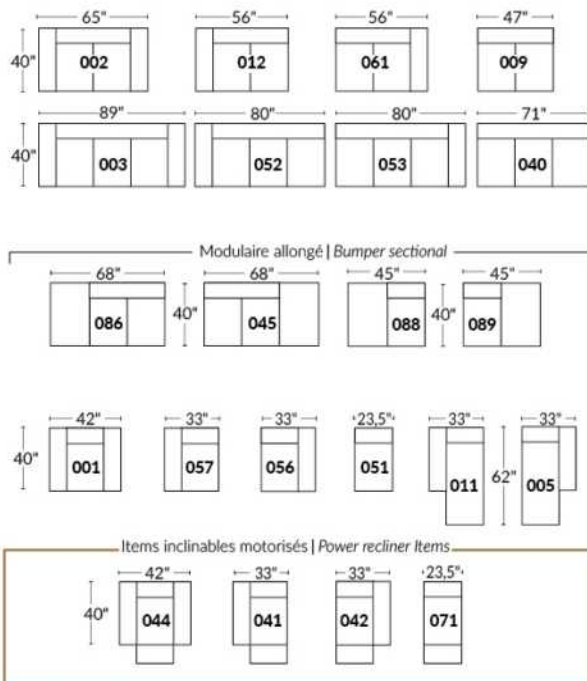

SIÈGE 23" DE LARGE | 23" SEAT WIDTH