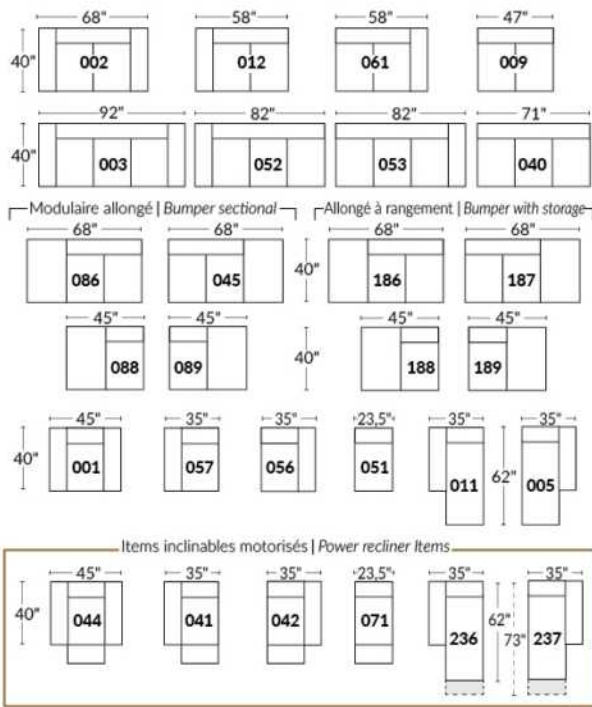

SIÈGE 23" DE LARGE | 23" SEAT WIDTH