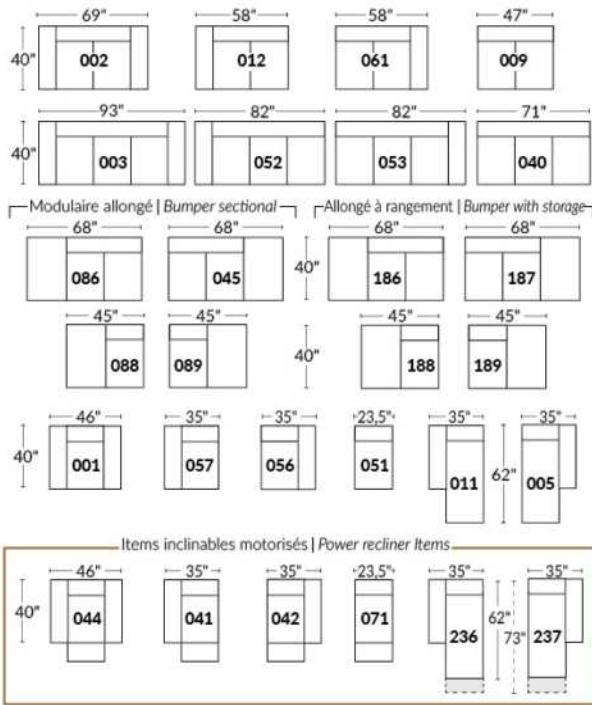

SIÈGE 23" DE LARGE | 23" SEAT WIDTH