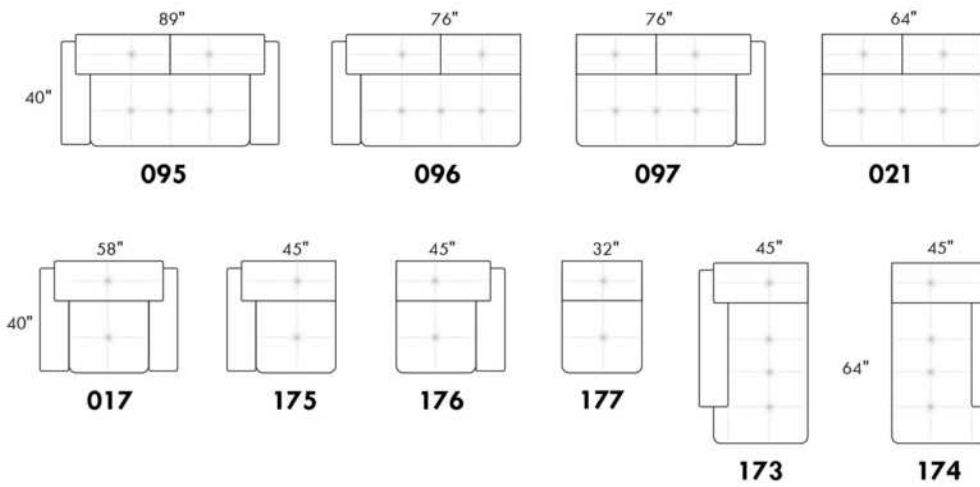

TOULOUSE

Hauteur complète 28"/35" | Hauteur de siège 16½" | Hauteur devant bras 21" | Profondeur d'assise 23"
Total Height 28"/35" | Seat Height 16½" | Arm Height 21" | Seat Depth 23"