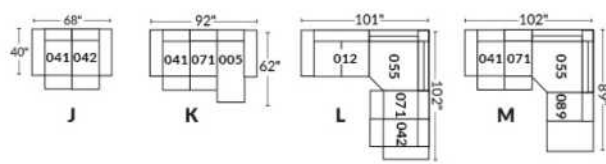

EXEMPLE 23" EXAMPLE