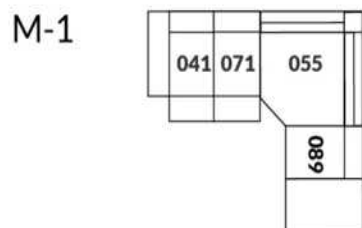

30" Seat Width | Siège 30" de large

Home Theatre CONFIGURATIONS Cinéma maison

23" Seat Width | Siège 23" de large

Home Theatre CONFIGURATIONS Cinéma maison

OPTIMA Collection

Jaymar 

Proudly designed and made in Canada