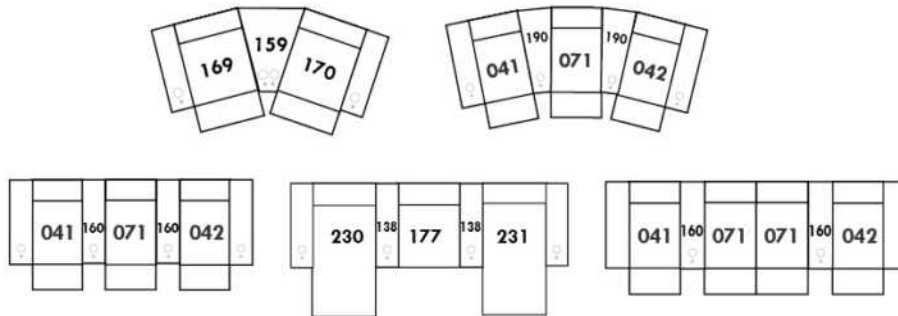

Each storage item has 2 USB ports and one electrical outlet inside the storage.

SUGGESTED CONFIGURATIONS

MAXIMA

Features: Manual adjustable headrest included with all items (2 on square corner). Stitching: Small thread in fabric & large flat thread in leather.
Memory foam in seat cushions.
NOTE: 2 recliner seats SEPARATED by a SQUARE CORNER or TABLE cannot be opened at the same time.