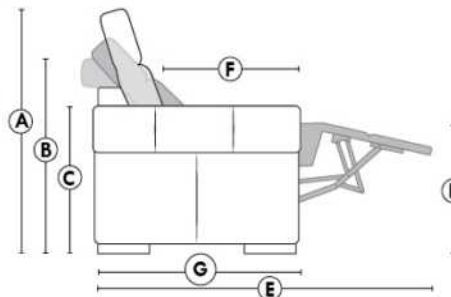

WASHINGTON

OPTIMA
Collection

Jaymar

Conçu et fabriqué fièrement au Canada
Proudly designed and made in Canada

Our product is hand-made and minor variations can occur.

SPECIFICATIONS