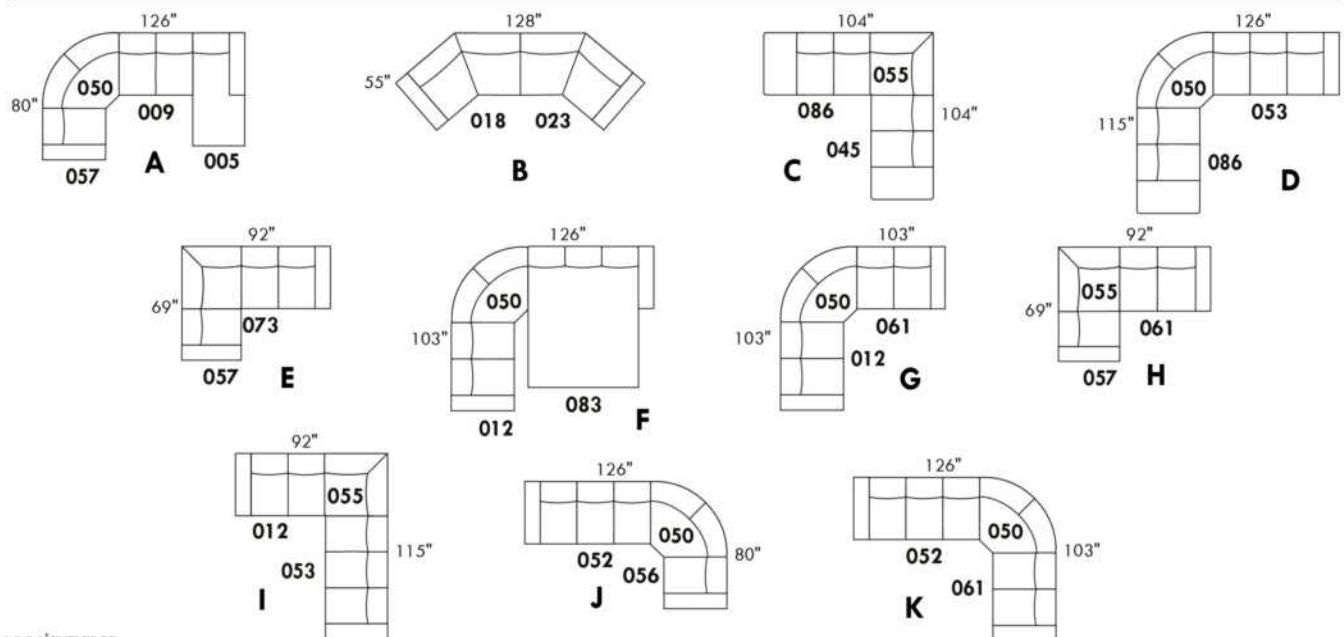

CONFIGURATIONS