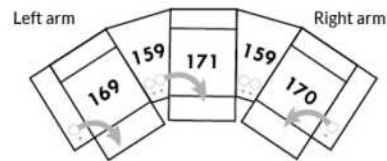

EXAMPLE A:

041-169: Controller and cup holder on the left arm

071-171: hidden touch sensor buttons on side of seat

042-170: Controller and cup holder on right arm

EXAMPLE B:

071-171: These two items can be connected to a smart cup holder which will control the recliner. You must then use one of these items: 138,159, 160 and 190