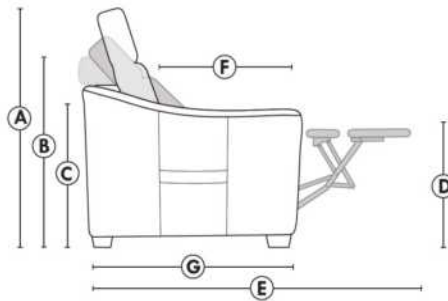

JULIANNE

PARALLELE
Collection 33

Jaymar

Conçu et fabriqué fièrement au Canada
Proudly designed and made in Canada

Our product is hand-made and minor variations can occur.

SPECIFICATIONS