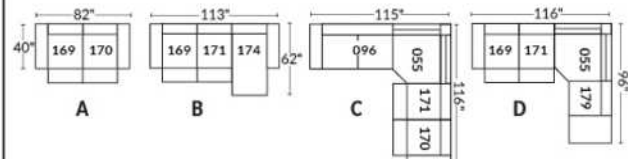

EXEMPLE 30" EXAMPLE