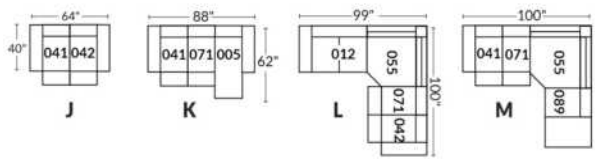

EXEMPLE 23" EXAMPLE