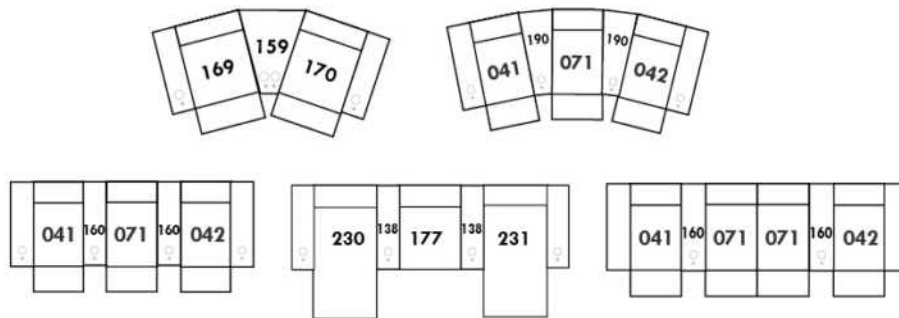

Each storage item has 2 USB ports and one electrical outlet inside the storage.

SUGGESTED CONFIGURATIONS

USA Price List

CHLOE

FEATURES: Piping on arm contour , upholsterd seat cushions with shaped foam and 1" layer of memory foam. Back cushions stuffed with fiber filling for ultimate comfort . Deep seating depth of 22".