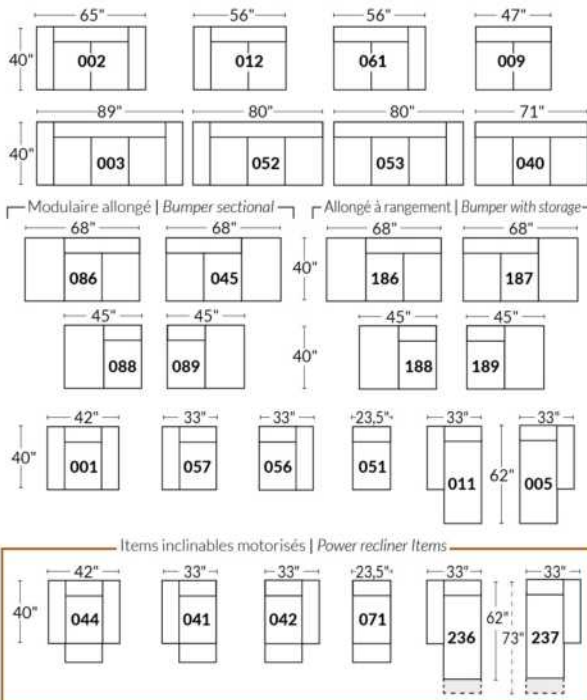

SIÈGE 23" DE LARGE | 23" SEAT WIDTH