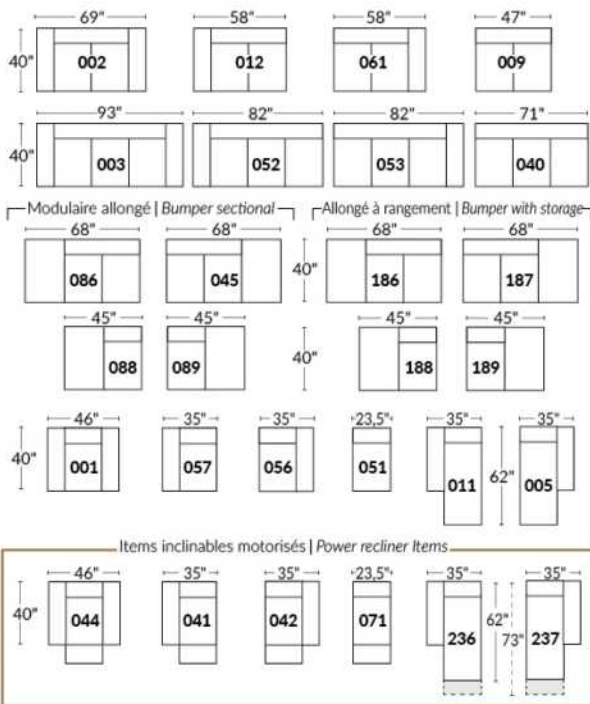

SIÈGE 23" DE LARGE | 23" SEAT WIDTH