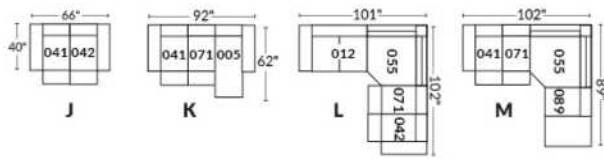

EXEMPLE 23" EXAMPLE