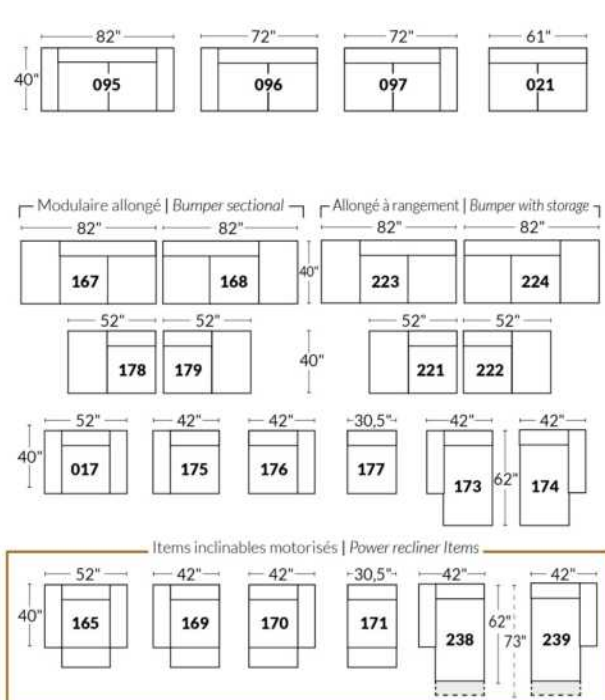

SIÈGE 30" DE LARGE | 30" SEAT WIDTH