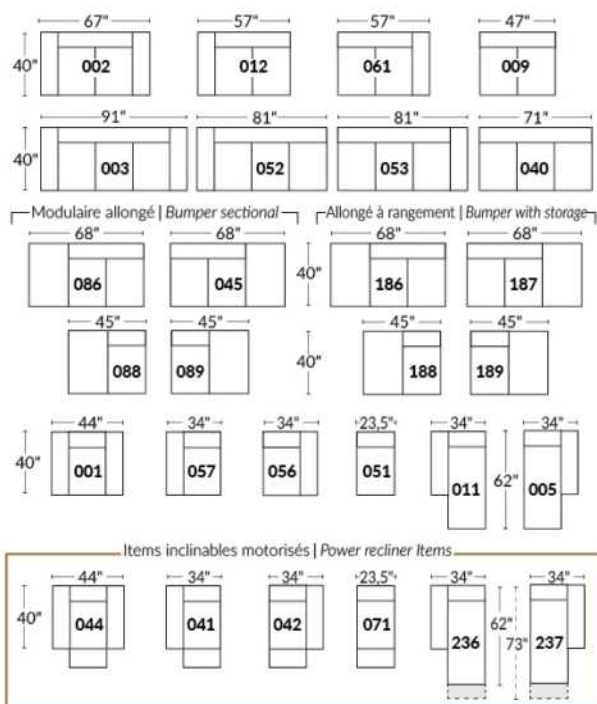

SIÈGE 23" DE LARGE | 23" SEAT WIDTH