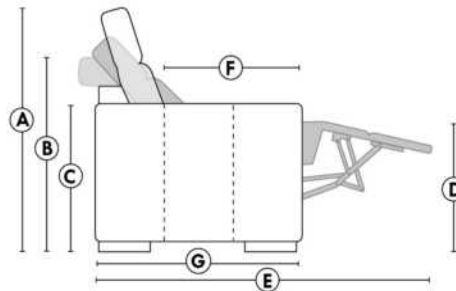

SPECIFICATIONS