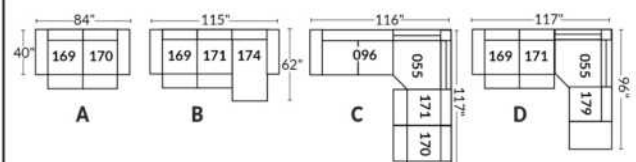

EXEMPLE 30" EXAMPLE