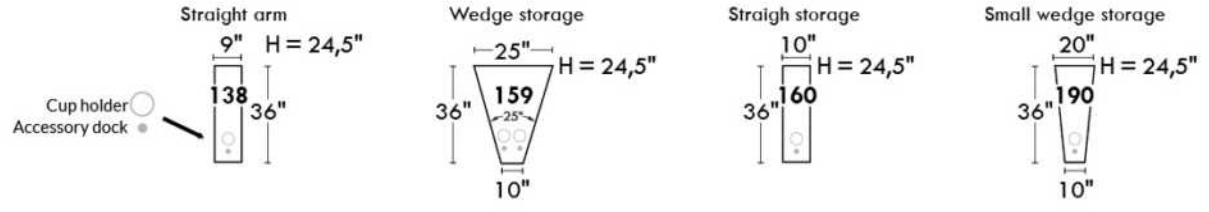

OPTIMA HOME THEATRE Configurations

*Available on certain models and on large arms ONLY.

OPTIONS ACCESSORIES

Accessory Dock	V51 Wine Glass Holder	V52 Plastic Swivel Tray Table	V53 Wood Swivel tray Table (Choice of 8 colors) Specify on which arm (left or right) the tray table will be installed.
V54 Tablet Holder	V55 LED Lamp		

(For Accessory Dock price, see description section of the Optima model price list and for Accessory item prices, see at very end of the price list)

Items 138-159-160-190 and large arm.
Accessory docks and cups are Optional. *Not available on small arms*
Please specify on which arms you want the accessory docks and cup holders.
NB: Item 138-159-160-190 are unfinished on the sides, must be used between 2 seats.
Each storage item has 2 USB ports and one electrical outlet inside the storage.