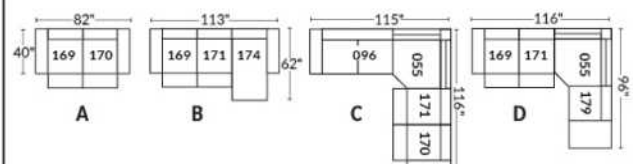

EXEMPLE 30" EXAMPLE