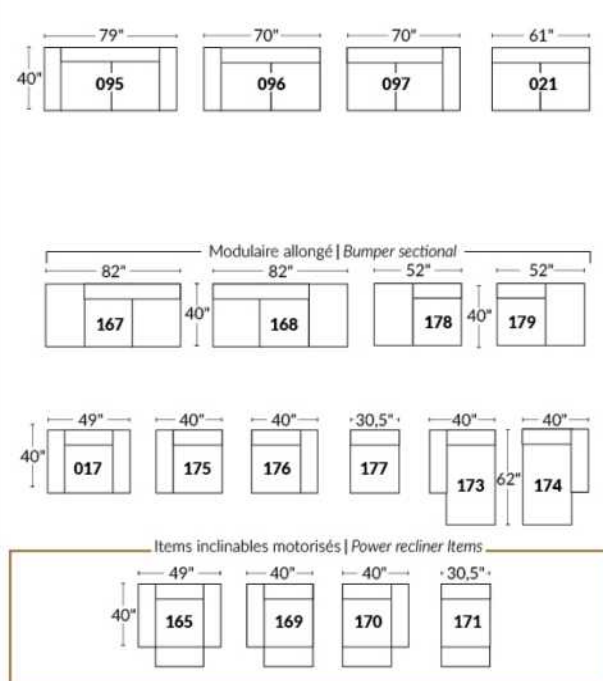

SIÈGE 30" DE LARGE | 30" SEAT WIDTH