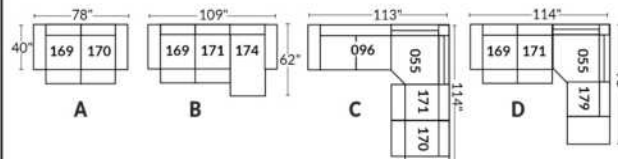

EXEMPLE 30" EXAMPLE