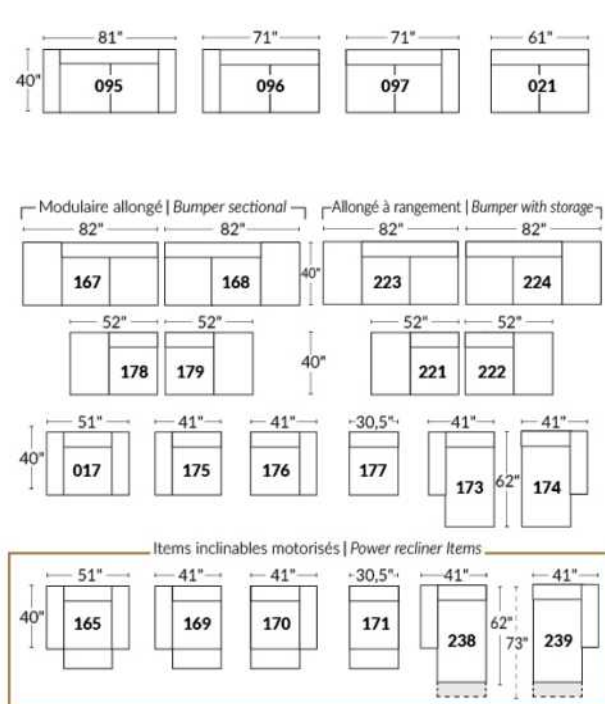

SIÈGE 30" DE LARGE | 30" SEAT WIDTH