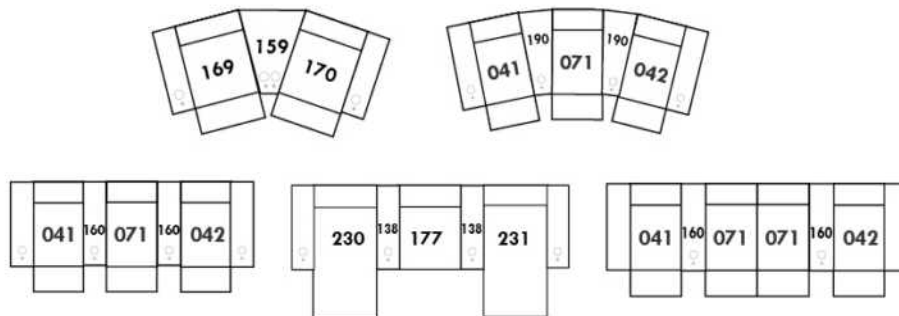

Each storage item has 2 USB ports and one electrical outlet inside the storage.

SUGGESTED CONFIGURATIONS

BUDAPEST

FEATURES:

- Manual adjustable headrest on all items (2 on square corner & stationary on wedge).
- *Wall hugger power recliners with full footrest (manual n/a).
- Power recliner lounge chair (manual n/a) with power headrest in option. Wall clearance 8" & front 5".
- Seat cushions with shaped foam + 1" layer of memory foam on top; arm with memory foam.
- Stitching: Small thread in fabric & large flat thread in leather.