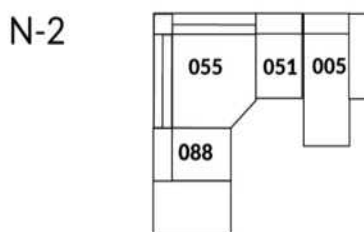

30" Seat Width | Siège 30" de large

Home Theatre CONFIGURATIONS Cinéma maison

23" Seat Width | Siège 23" de large

Home Theatre CONFIGURATIONS Cinéma maison

OPTIMA Collection

Jaymar 

Proudly designed and made in Canada