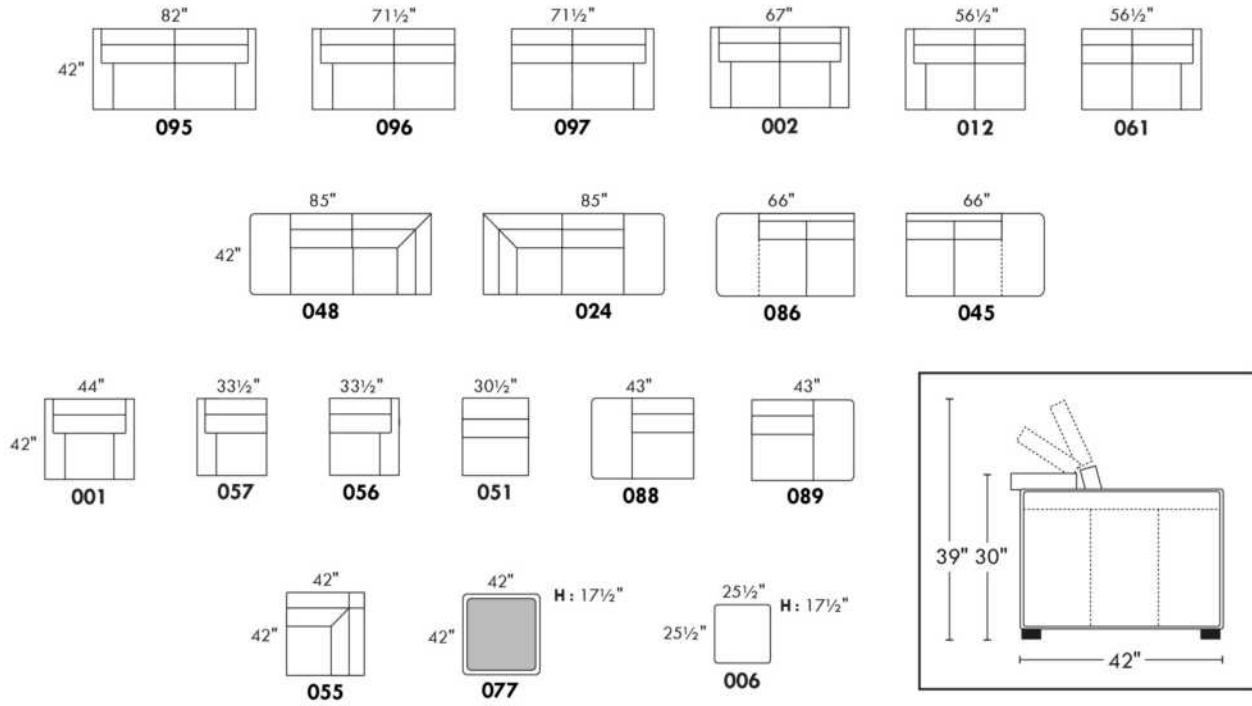

MAGGY

Hauteur complète 30"/39" | Hauteur de siège 19" | Hauteur devant bras 24" | Profondeur d'assise 22"
Total Height 30"/39" | Seat Height 19" | Arm Height 24" | Seat Depth 22"