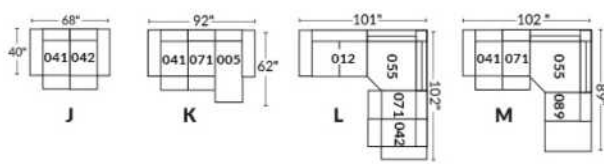

EXEMPLE 23" EXAMPLE