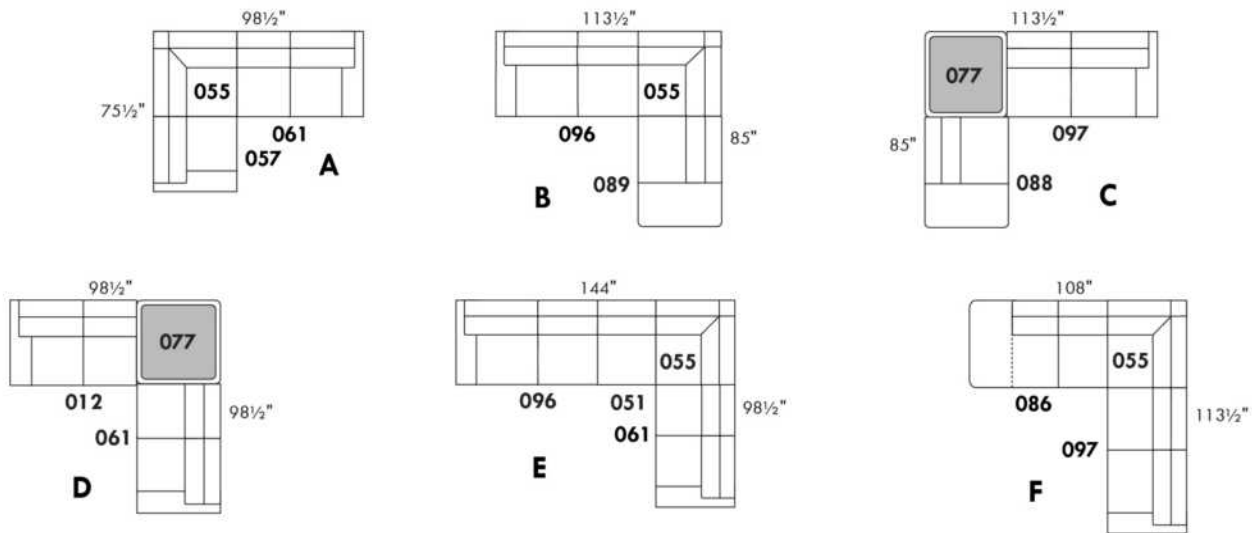

CONFIGURATIONS