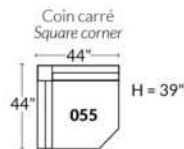

Autres | Others