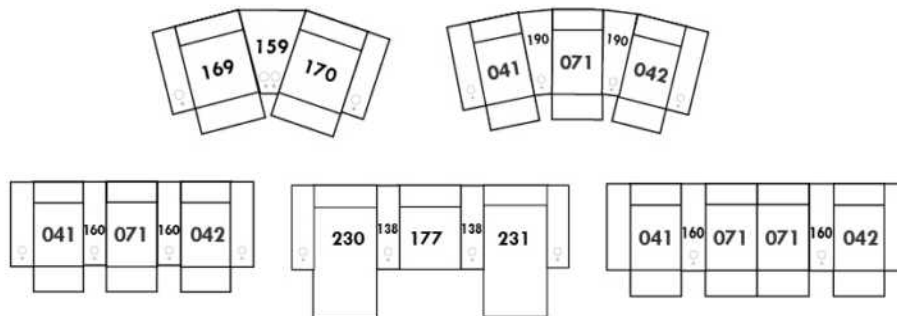

Each storage item has 2 USB ports and one electrical outlet inside the storage.

SUGGESTED CONFIGURATIONS

MONTREAL

FEATURES:

- Manual adjustable headrest on all items (stationary on wedge).
- *Wall hugger power recliners with full footrest (manual n/a).
- Power recliner lounge chair (manual n/a) with power headrest in option. Wall clearance 8" & front 5".
- Seat cushions with shaped foam + 1" layer of memory foam on top; arm with memory foam.
- Stitching: Small thread in fabric & large flat thread in leather.
- *Excludes 043 & 163 chairs: Wall clearance 16"