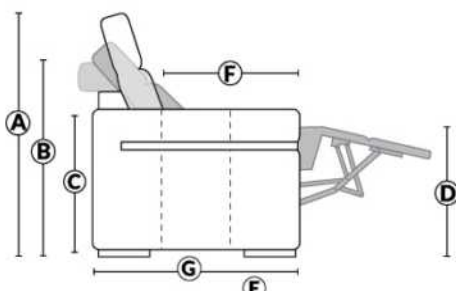

SPECIFICATIONS