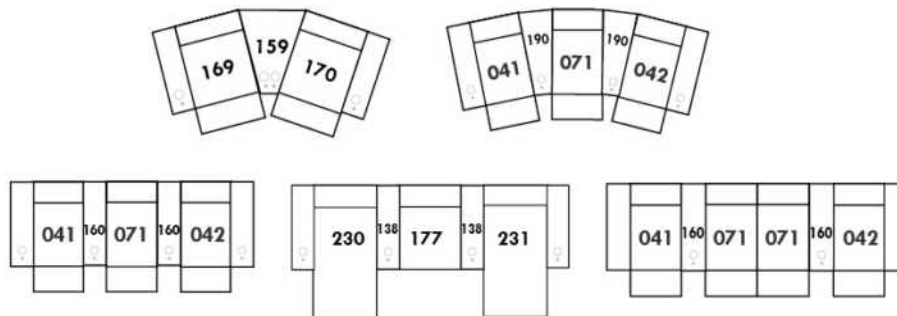

Each storage item has 2 USB ports and one electrical outlet inside the storage.

SUGGESTED CONFIGURATIONS

USA Price List

ARMANI

LEGS: Specify wood leg colour LG35; ottoman LG68.

COMBO: Cover #2 on back and seat.