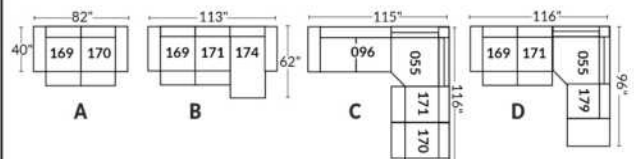

EXEMPLE 30" EXAMPLE