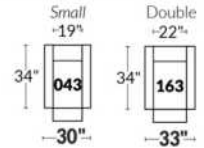

SWIVEL ROCKING MOTION CHAIR

16" Wall clearance
42" Height
6" Arms width
Wood base option