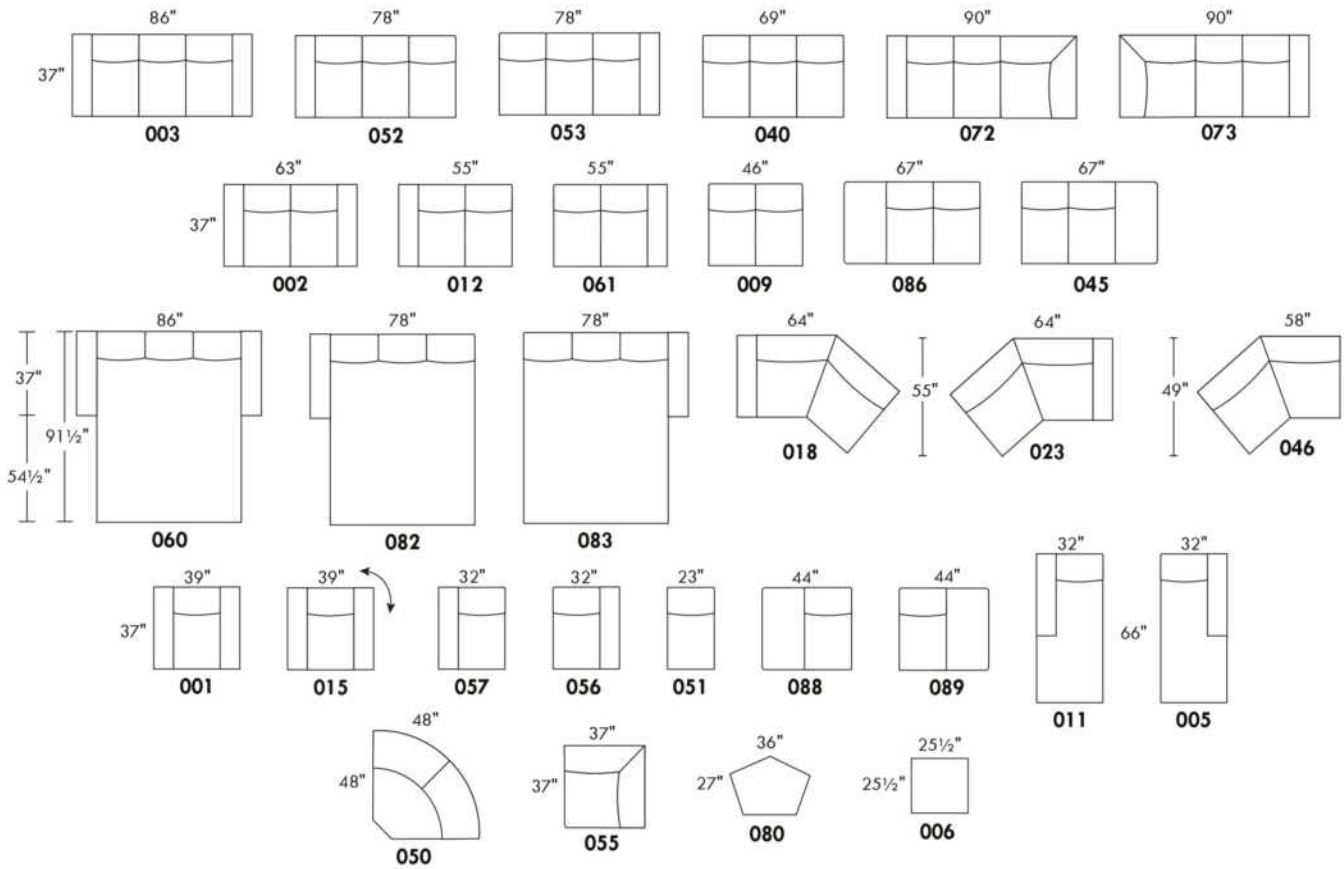

Hauteur complète 35" | Hauteur de siège 19" | Hauteur devant bras 24" | Profondeur d'assise 21"
Total Height 35" | Seat Height 19" | Arm Height 24" | Seat Depth 21"