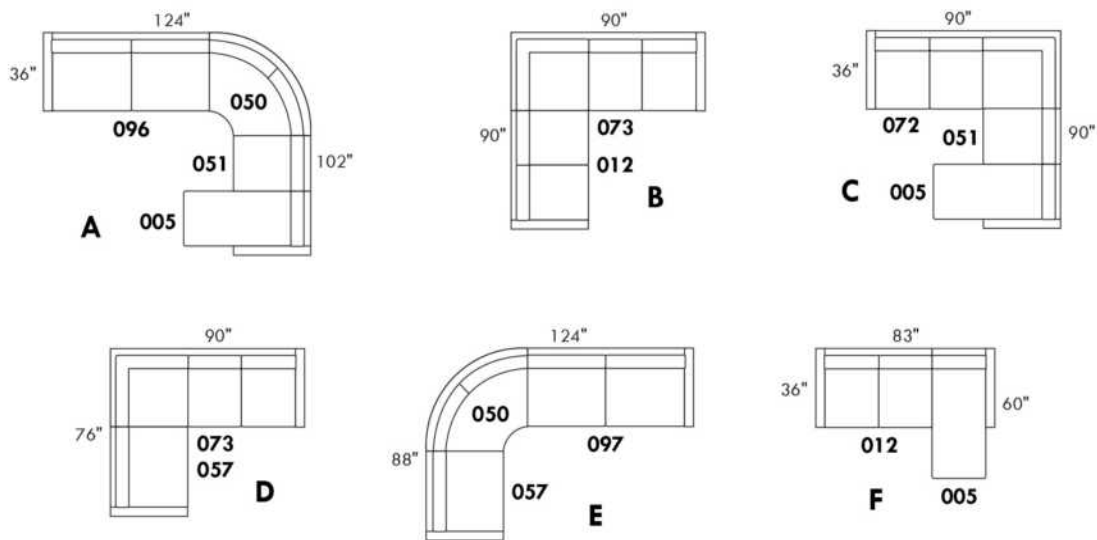

CONFIGURATIONS