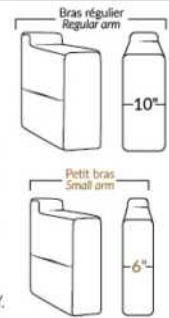

BRAS | ARMS

Option de bras:
Bras Régulier Large 10" ou Petit bras 6"

Arm option
Regular arm Large 10" or Small arm 6"

Contrôle de l'inclinaison situé à l'intérieur du bras
Recliner control located on the inside of the arm.

Option d'accessoires disponible sur
le bras régulier seulement
Accessories option, available on Regular arms ONLY.