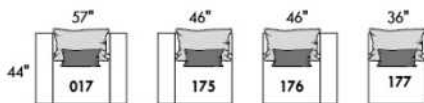

FASHION II

COUSSINS CARRÉS - DOS APPARENT
SQUARE CUSHIONS - VISIBLE BACK

833 26 x 7 x 19
834 16 x 6 x 16