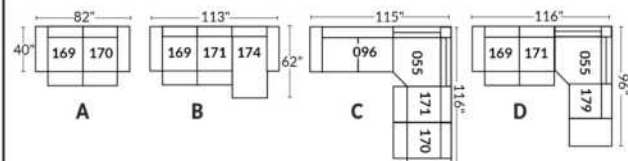

EXEMPLE 30" EXAMPLE