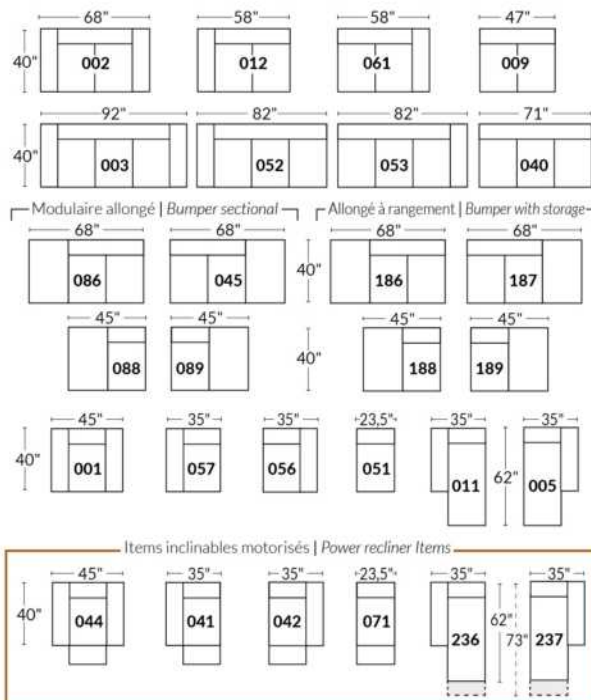

SIÈGE 23" DE LARGE | 23" SEAT WIDTH