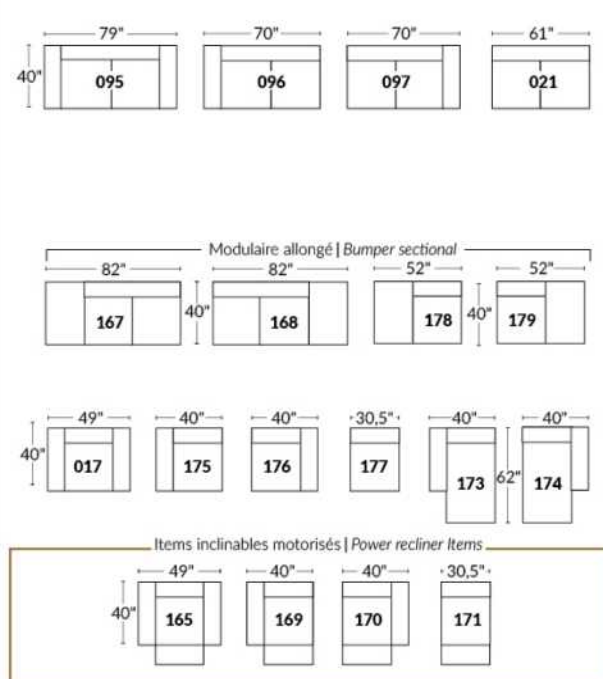

SIÈGE 30" DE LARGE | 30" SEAT WIDTH