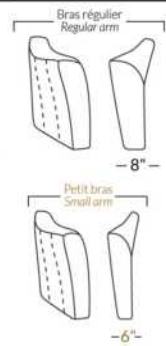

BRAS | ARMS

Option de bras:
Bras Régulier Large 8" ou Petit bras 6"

Arm option
Regular arm Large 8" or Small arm 6"

Contrôle de l'inclinaison situé à l'extérieur du bras
Recliner control located on the outside of the arm.