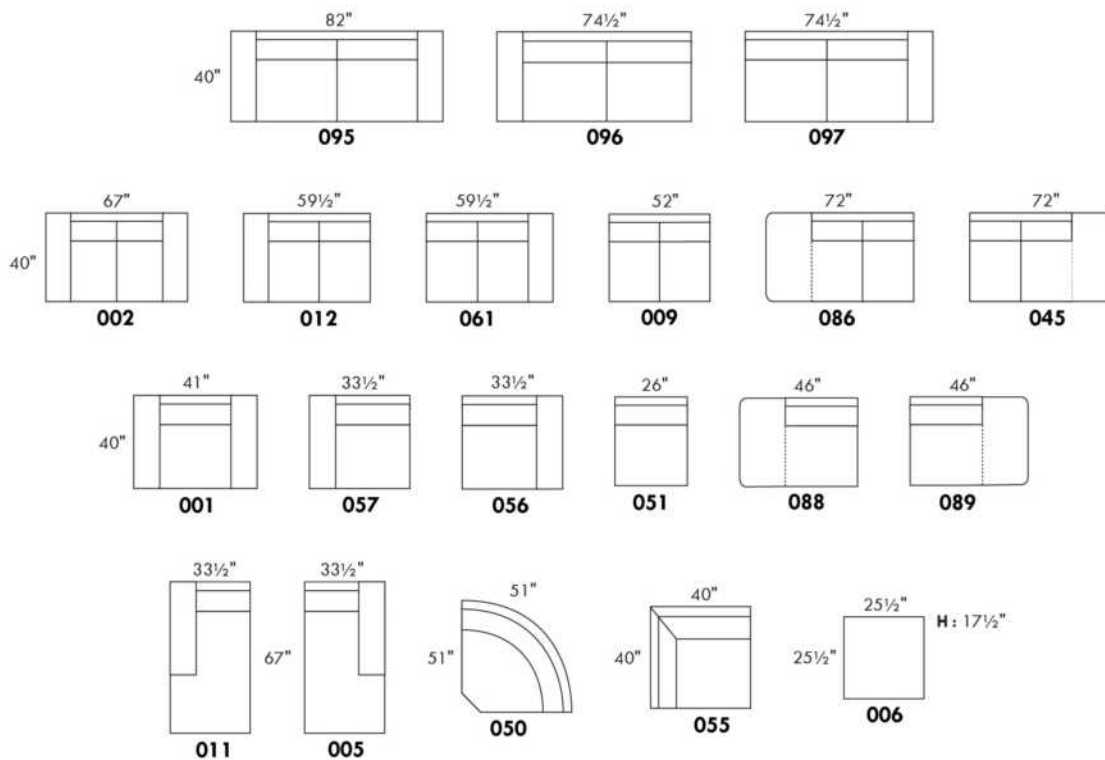

Hauteur complète 34" | Hauteur de siège 17" | Profondeur d'assise 21"
Total Height 34" | Seat Height 17" | Seat Depth 21"