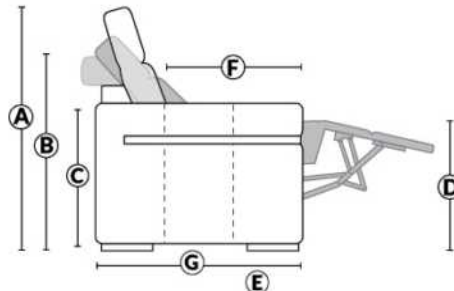

SPECIFICATIONS