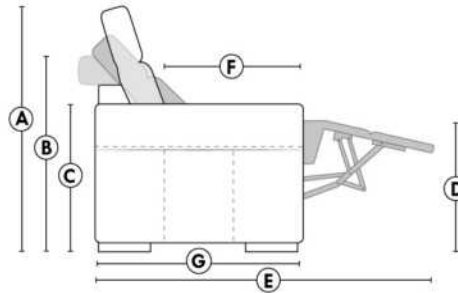

SPECIFICATIONS