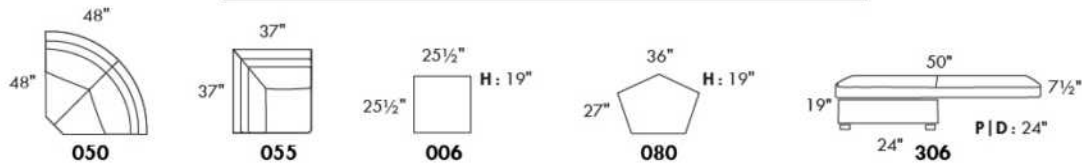

ODESSA

Hauteur complète 35" | Hauteur de siège 19" | Hauteur devant bras 25" | Profondeur d'assise 21"/22"
Total Height 35" | Seat Height 19" | Arm Height 25" | Seat Depth 21"/22"

www.jaymar.ca