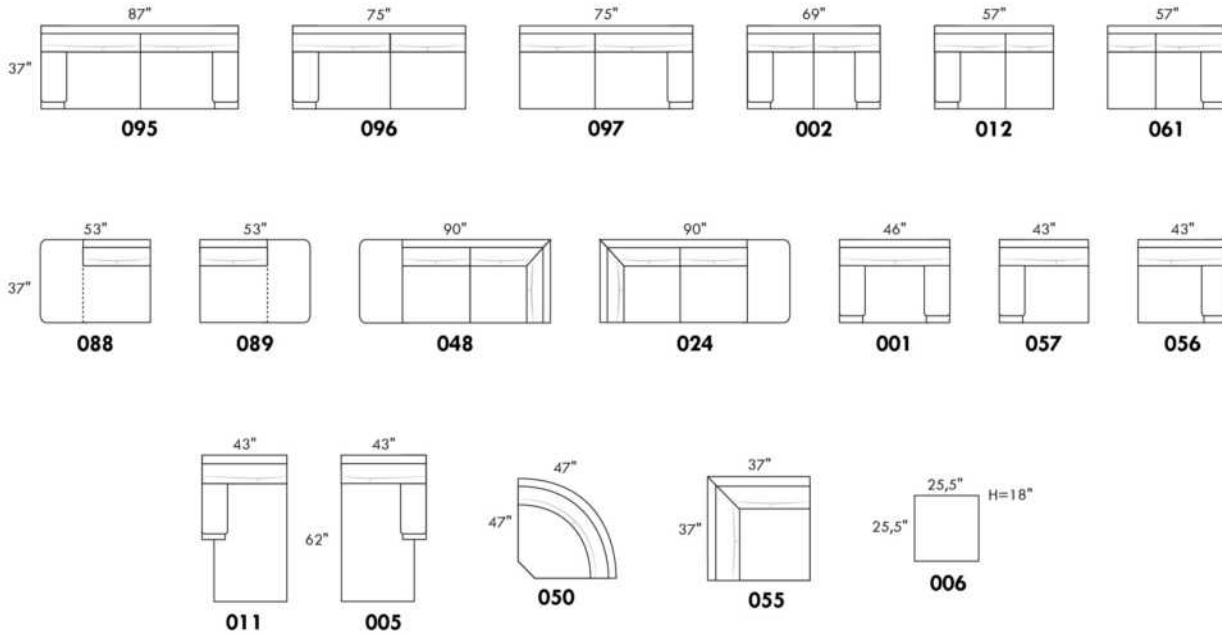

Hauteur complète 34" | Hauteur de siège 18" | Hauteur devant bras 24" | Profondeur d'assise 21"
Total Height 34" | Seat Height 18" | Arm Height 24" | Seat Depth 21"