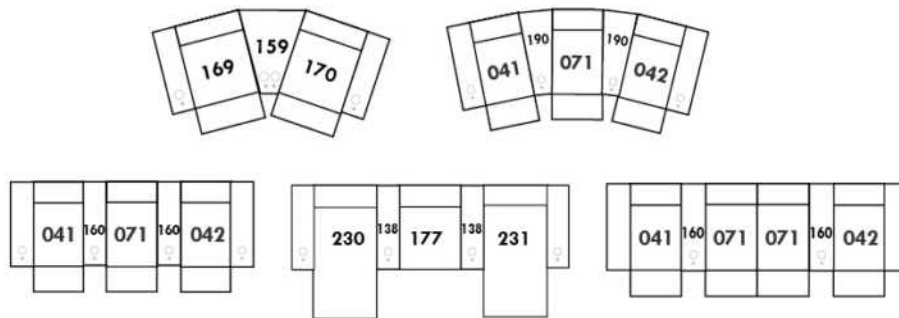

Each storage item has 2 USB ports and one electrical outlet inside the storage.

SUGGESTED CONFIGURATIONS

MONTREAL

FEATURES:

- Manual adjustable headrest on all items (stationary on wedge).
- *Wall hugger power recliners with full footrest (manual n/a).
- Power recliner lounge chair (manual n/a) with power headrest in option. Wall clearance 8" & front 5".
- Seat cushions with shaped foam + 1" layer of memory foam on top; arm with memory foam.
- Stitching: Small thread in fabric & large flat thread in leather.
- *Excludes 043 & 163 chairs: Wall clearance 16"