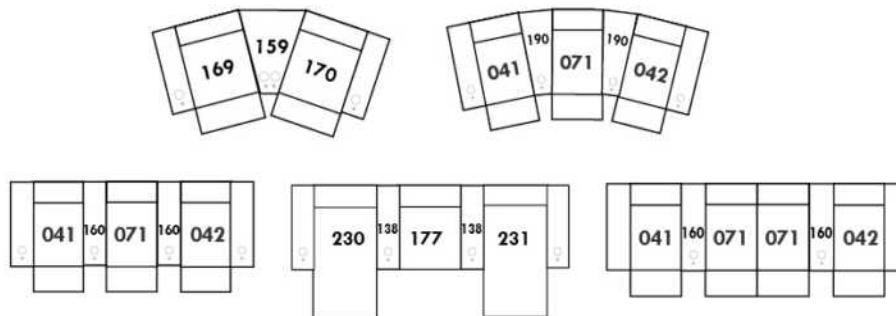

Each storage item has 2 USB ports and one electrical outlet inside the storage.

SUGGESTED CONFIGURATIONS

USA Price List

CHLOE

FEATURES: Piping on arm contour , upholsterd seat cushions with shaped foam and 1" layer of memory foam. Back cushions stuffed with fiber filling for ultimate comfort . Deep seating depth of 22".