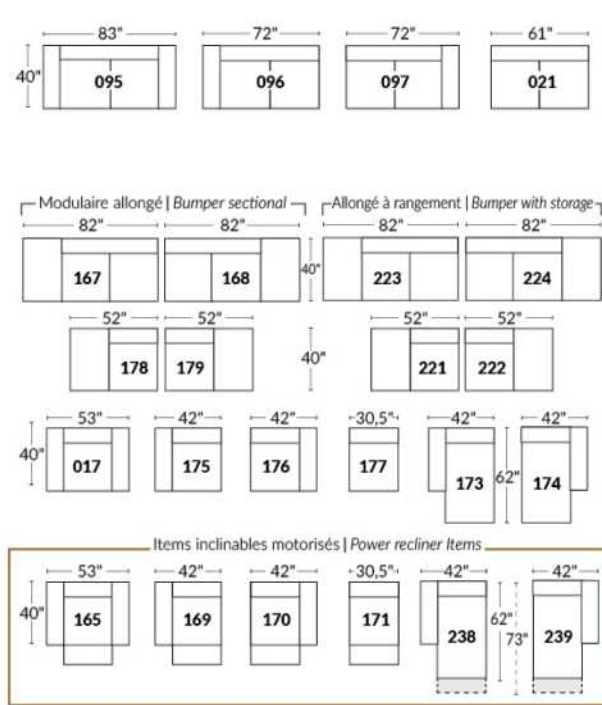

SIÈGE 30" DE LARGE | 30" SEAT WIDTH