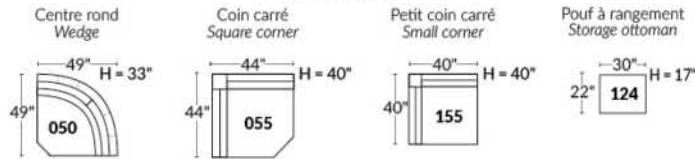

Autres | Others