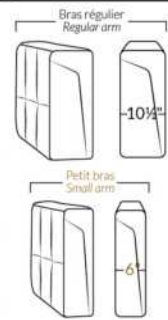

BRAS | ARMS

Option de bras:
Bras Régulier Large 10,5" ou Petit bras 6"

Arm option
Regular arm Large 10,5" or Small arm 6"

Contrôle de l'inclinaison situé à l'intérieur du bras
Recliner control located on the inside of the arm.

Option d'accessoires disponible sur
le bras régulier seulement
Accessories option, available on Regular arms ONLY.