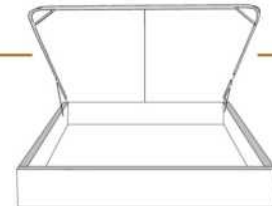

Avec rangement | With Storage
K 430 - Q 431