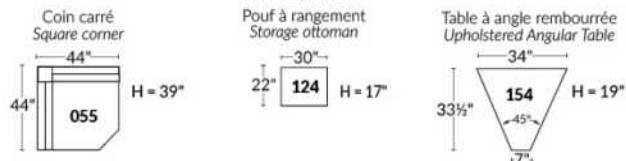

Autres | Others