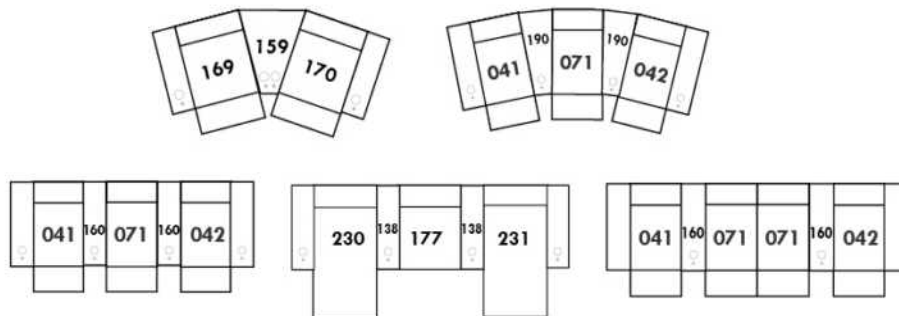

Each storage item has 2 USB ports and one electrical outlet inside the storage.

SUGGESTED CONFIGURATIONS

MONACO

Features: Manual adjustable headrest with all items (2 on square corner). Stitching: Small thread in fabric & large flat thread in leather. Memory foam in arms & seat cushions.