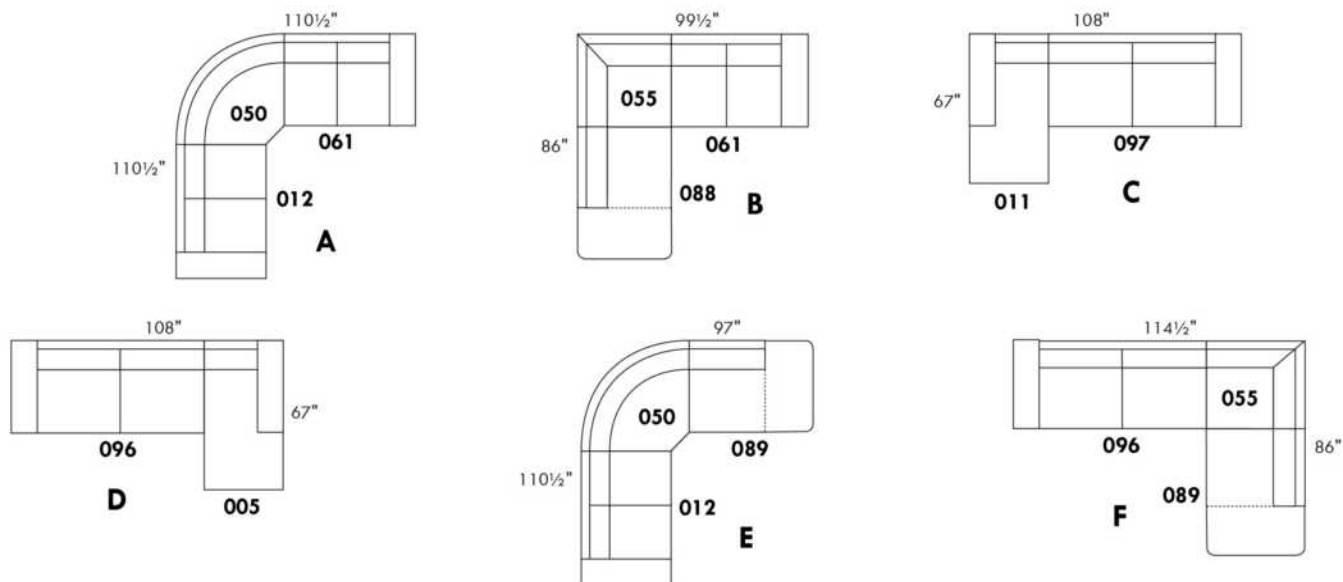

CONFIGURATIONS