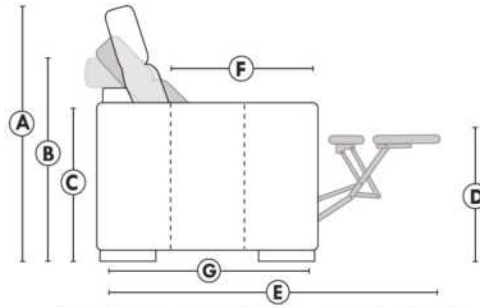

DARIO

PARALLELE
Collection 33

Jaymar

Conçu et fabriqué fièrement au Canada
Proudly designed and made in Canada

Our product is hand-made and minor variations can occur.

SPECIFICATIONS