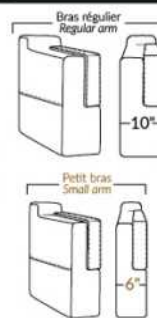

BRAS | ARMS

Option de bras:
Bras Régulier Large 10" ou Petit bras 6"

Arm option
Regular arm Large 10" or Small arm 6"

Contrôle de l'inclinaison situé à l'extérieur du bras
Recliner control located on the outside of the arm.