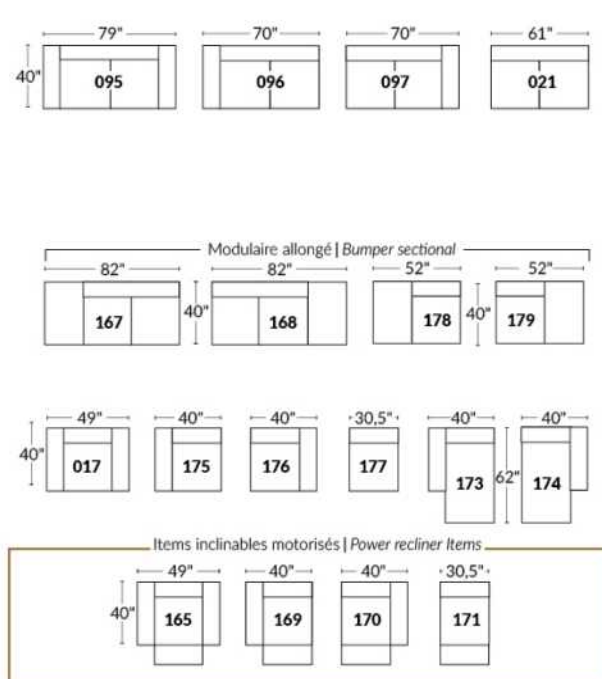

SIÈGE 30" DE LARGE | 30" SEAT WIDTH