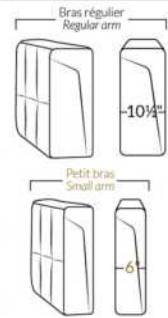

BRAS | ARMS

Option de bras:
Bras Régulier Large 10,5" ou Petit bras 6"

Arm option
Regular arm Large 10,5" or Small arm 6"

Contrôle de l'inclinaison situé à l'intérieur du bras
Recliner control located on the inside of the arm.

Option d'accessoires disponible sur le bras régulier seulement
Accessories option, available on Regular arms ONLY.