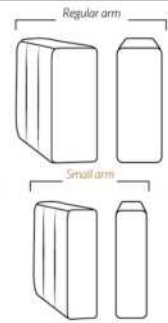

ARMS

Arm option
Regular arm Large or Small arm