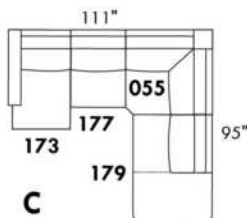

CONFIGURATIONS