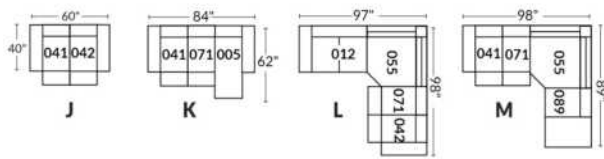

Autres | Others

EXEMPLE 23" EXAMPLE