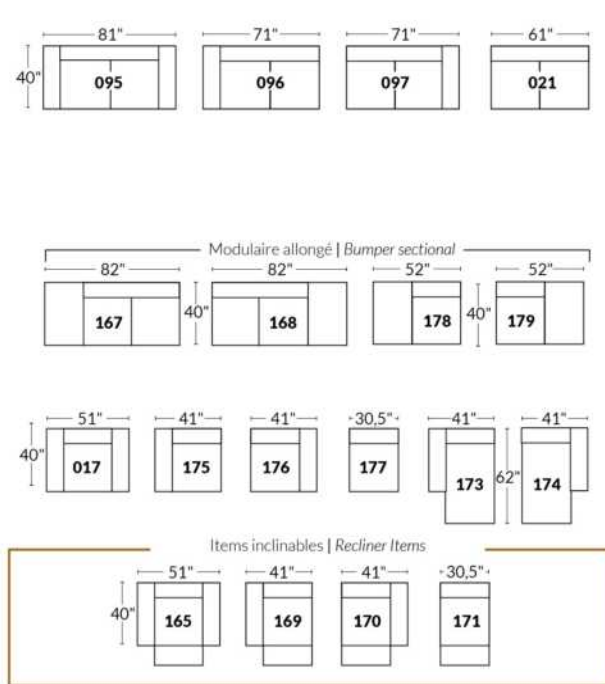

SIÈGE 30" DE LARGE | 30" SEAT WIDTH