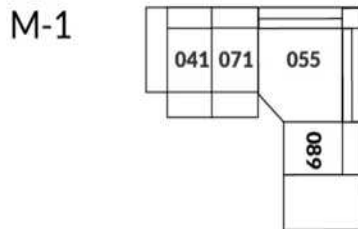

30" Seat Width | Siège 30" de large

Home Theatre CONFIGURATIONS Cinéma maison

23" Seat Width | Siège 23" de large

Home Theatre CONFIGURATIONS Cinéma maison

OPTIMA Collection

Jaymar 

Proudly designed and made in Canada