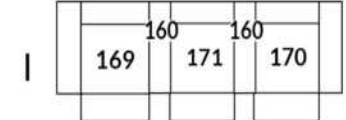

30" Seat Width | Siège 30" de large

Home Theatre CONFIGURATIONS Cinéma maison

23" Seat Width | Siège 23" de large

Home Theatre CONFIGURATIONS Cinéma maison

OPTIMA Collection

Jaymar 

Proudly designed and made in Canada