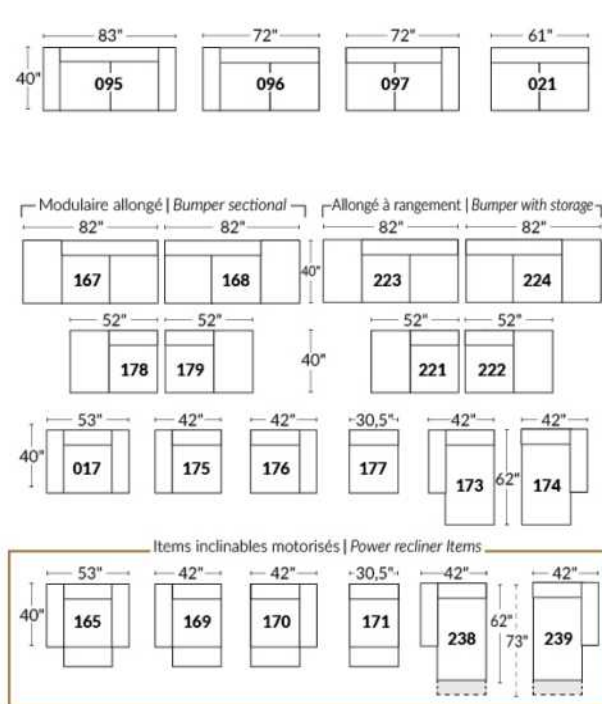

SIÈGE 30" DE LARGE | 30" SEAT WIDTH