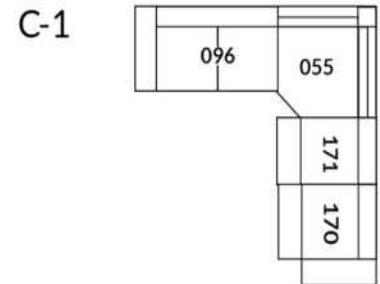

30" Seat Width | Siège 30" de large

Home Theatre CONFIGURATIONS Cinéma maison

23" Seat Width | Siège 23" de large

Home Theatre CONFIGURATIONS Cinéma maison

OPTIMA Collection

Jaymar 

Proudly designed and made in Canada