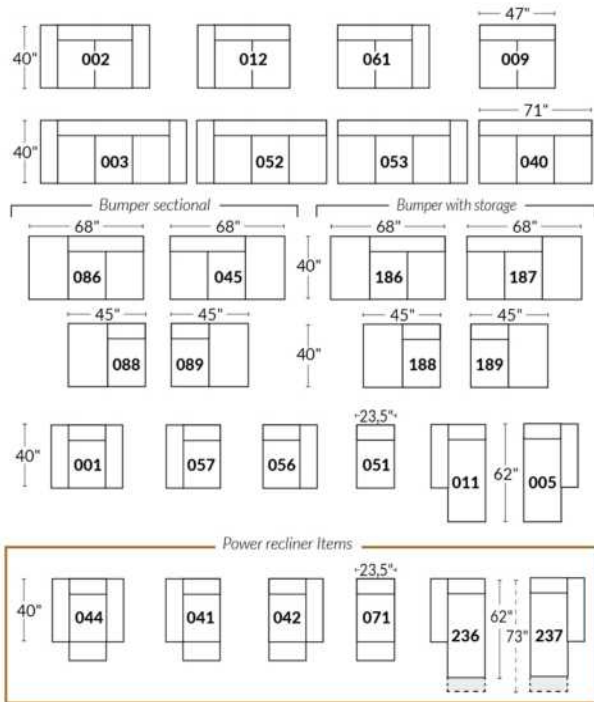

ARMS

Arm option
Regular arm Large or Small arm

Accessories option, available on certain Regular arms ONLY.

SWIVEL ROCKING MOTION CHAIR

16" Wall clearance
42" Height
6" Arms width
Wood base option

23" SEAT WIDTH