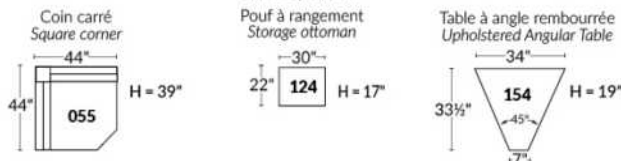

Autres | Others