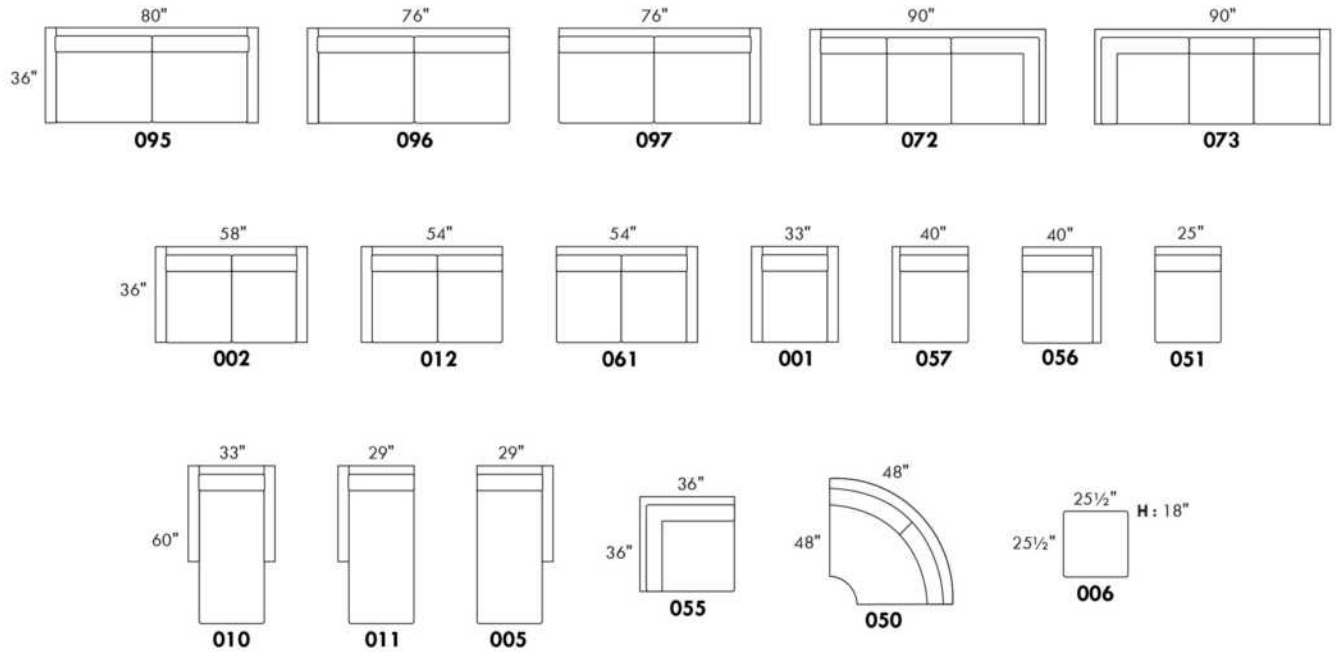

Hauteur complète 35" | Hauteur de siège 19" | Hauteur devant bras 24" | Profondeur d'assise 21"
Total Height 35" | Seat Height 19" | Arm Height 24" | Seat Depth 21"