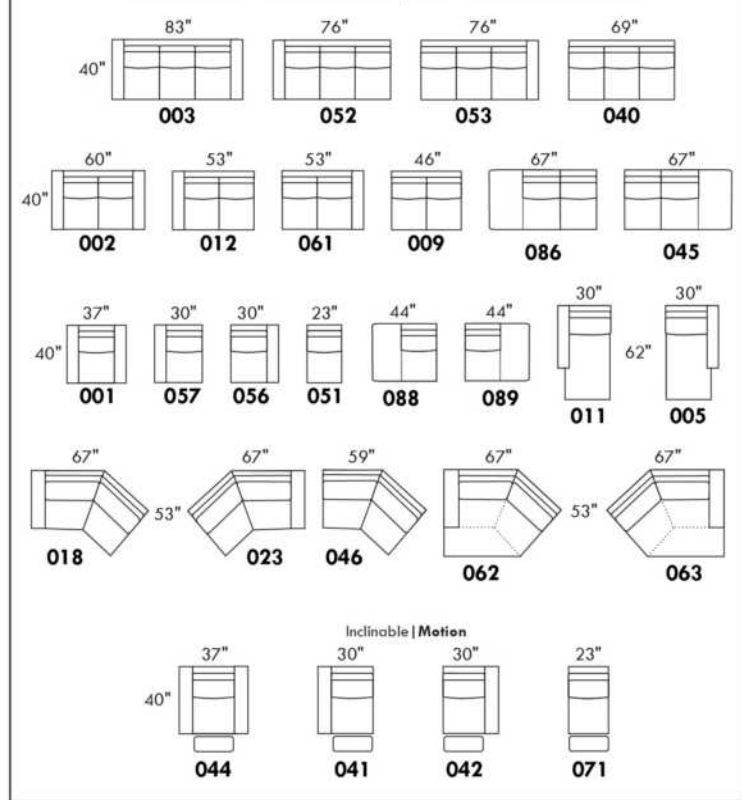

SIÈGE 23" DE LARGE | 23" SEAT WIDTH