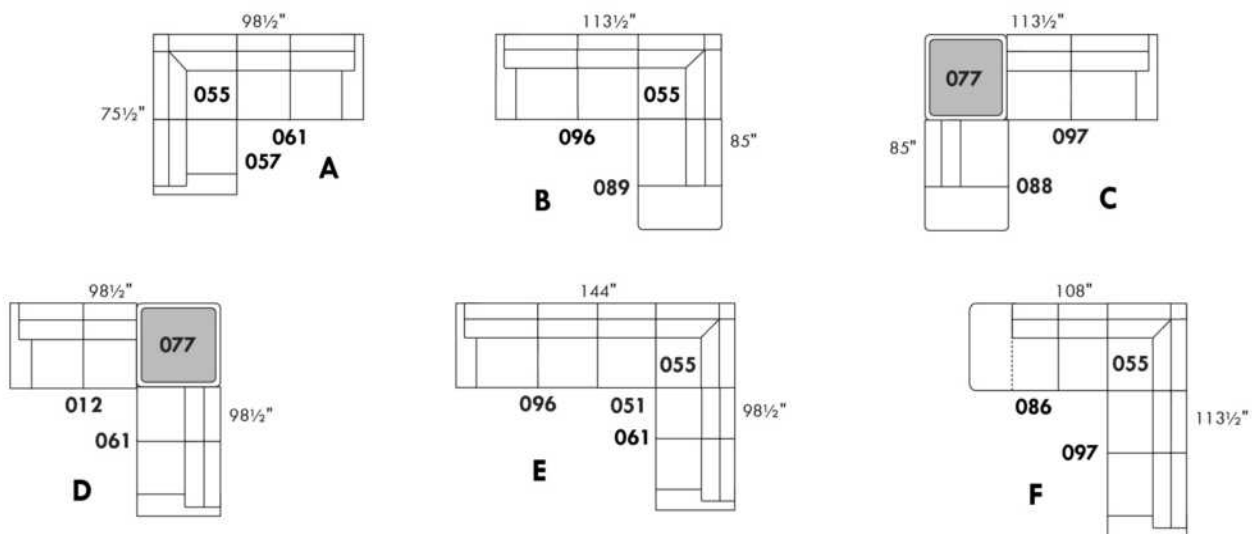

CONFIGURATIONS