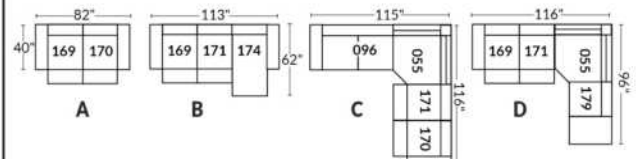

EXEMPLE 30" EXAMPLE