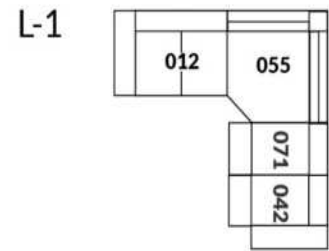

30" Seat Width | Siège 30" de large

Home Theatre CONFIGURATIONS Cinéma maison

23" Seat Width | Siège 23" de large

Home Theatre CONFIGURATIONS Cinéma maison

OPTIMA Collection

Jaymar 

Proudly designed and made in Canada