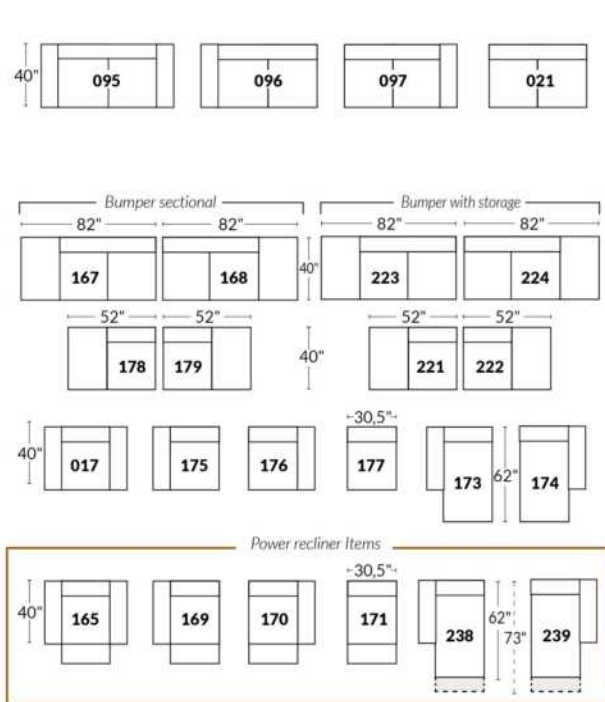

30" SEAT WIDTH