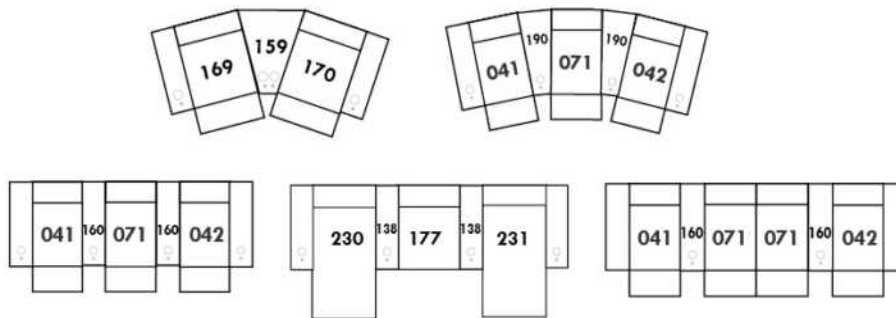

Each storage item has 2 USB ports and one electrical outlet inside the storage.

SUGGESTED CONFIGURATIONS

USA Price List

ARMANI

LEGS: Specify wood leg colour LG35; ottoman LG68.

COMBO: Cover #2 on back and seat.