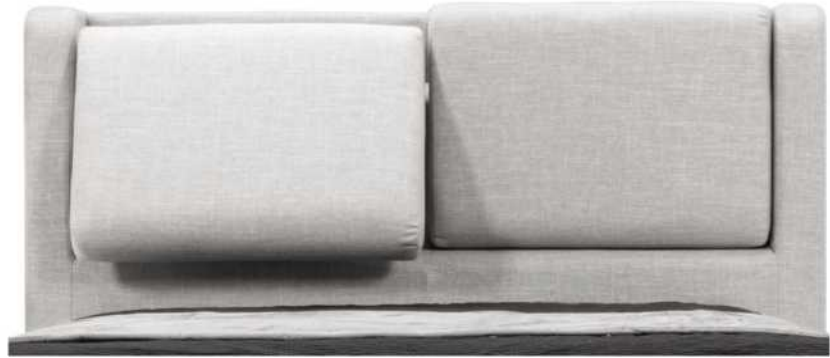

ZEN

Tête de lit sans oreilles | Headboard without wings

400 King - 401 Queen

Pour les dimensions des bases; Voir la liste de prix 99900
For the dimensions of the bed bases; See Price list 99900

4" Base contour LARGE | WIDE contour Base

DIMENSIONS
Lit grandeur complète
Complete bed size

Base: 12" Haut | Height

L x P/D x H

87" x 95" x 47"

69" x 95" x 47"

K
Q

*Avec pattes | *With Legs
K 410 - Q 411

Anti-poussière | No Dust
K 420 - Q 421