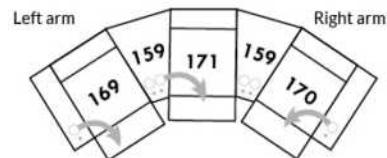

EXAMPLE A:

041-169: Controller and cup holder on the left arm

071-171: hidden touch sensor buttons on side of seat

042-170: Controller and cup holder on right arm

EXAMPLE B:

071-171: These two items can be connected to a smart cup holder which will control the recliner. You must then use one of these items: 138, 159, 160 and 190