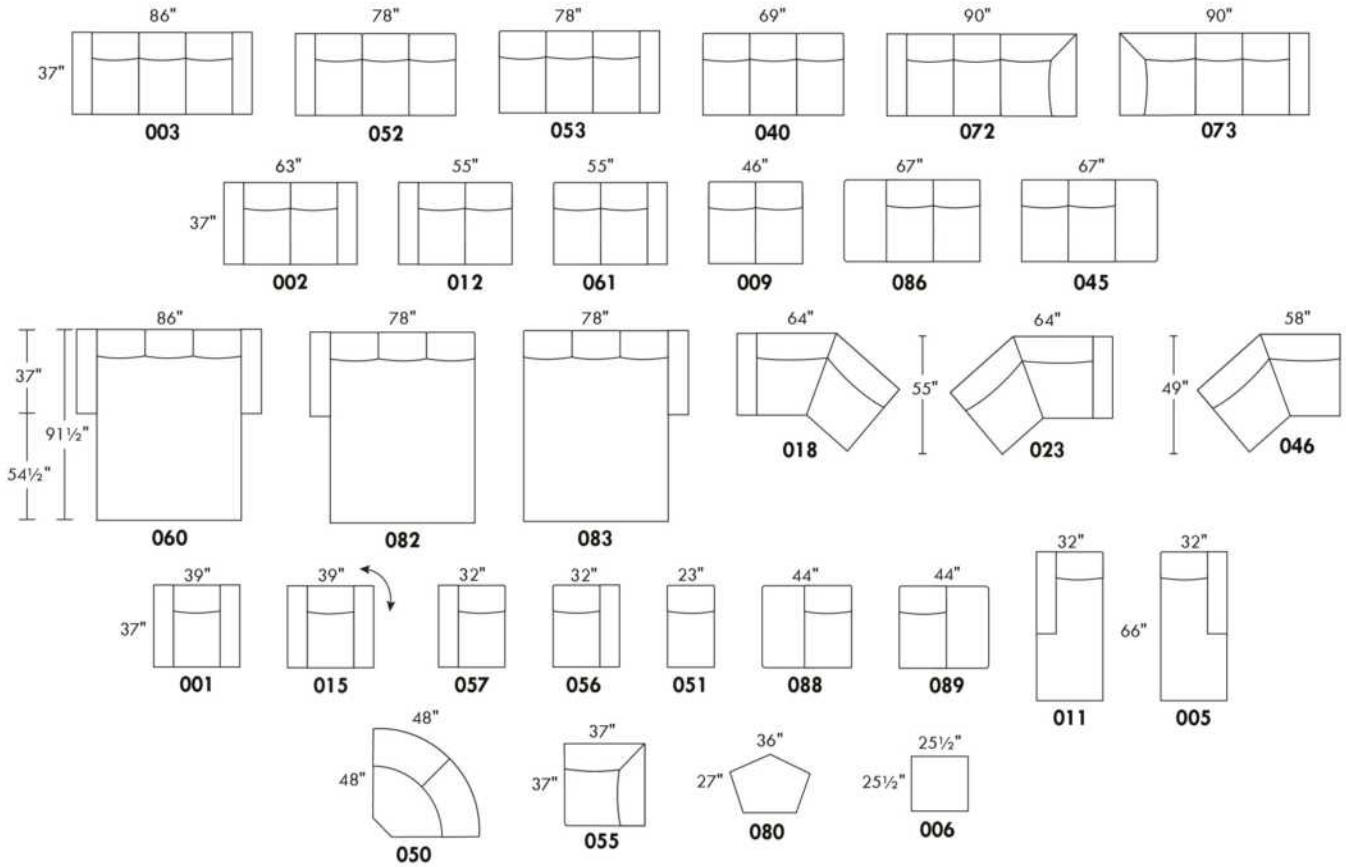

Hauteur complète 35" | Hauteur de siège 19" | Hauteur devant bras 24" | Profondeur d'assise 21"
Total Height 35" | Seat Height 19" | Arm Height 24" | Seat Depth 21"