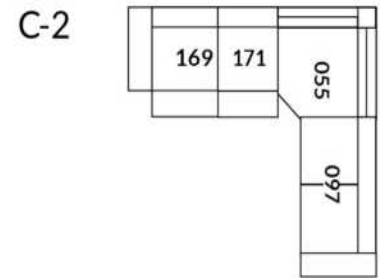

30" Seat Width | Siège 30" de large

Home Theatre CONFIGURATIONS Cinéma maison

23" Seat Width | Siège 23" de large

Home Theatre CONFIGURATIONS Cinéma maison

OPTIMA Collection

Jaymar 

Proudly designed and made in Canada