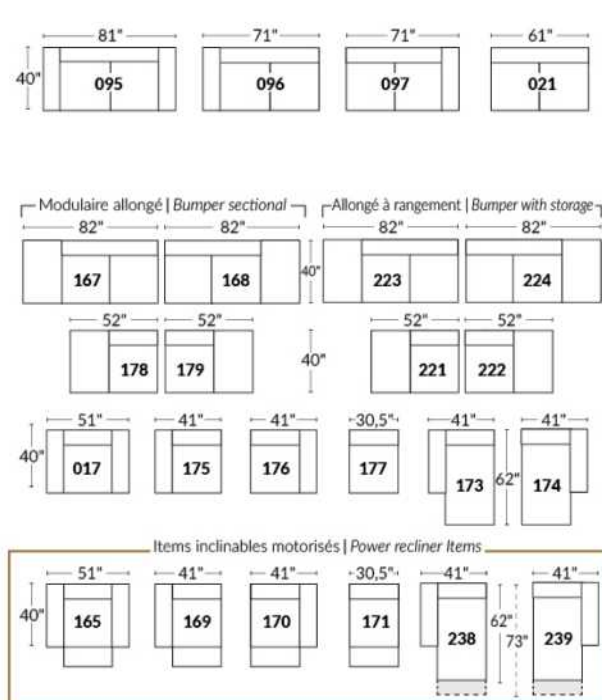

SIÈGE 30" DE LARGE | 30" SEAT WIDTH