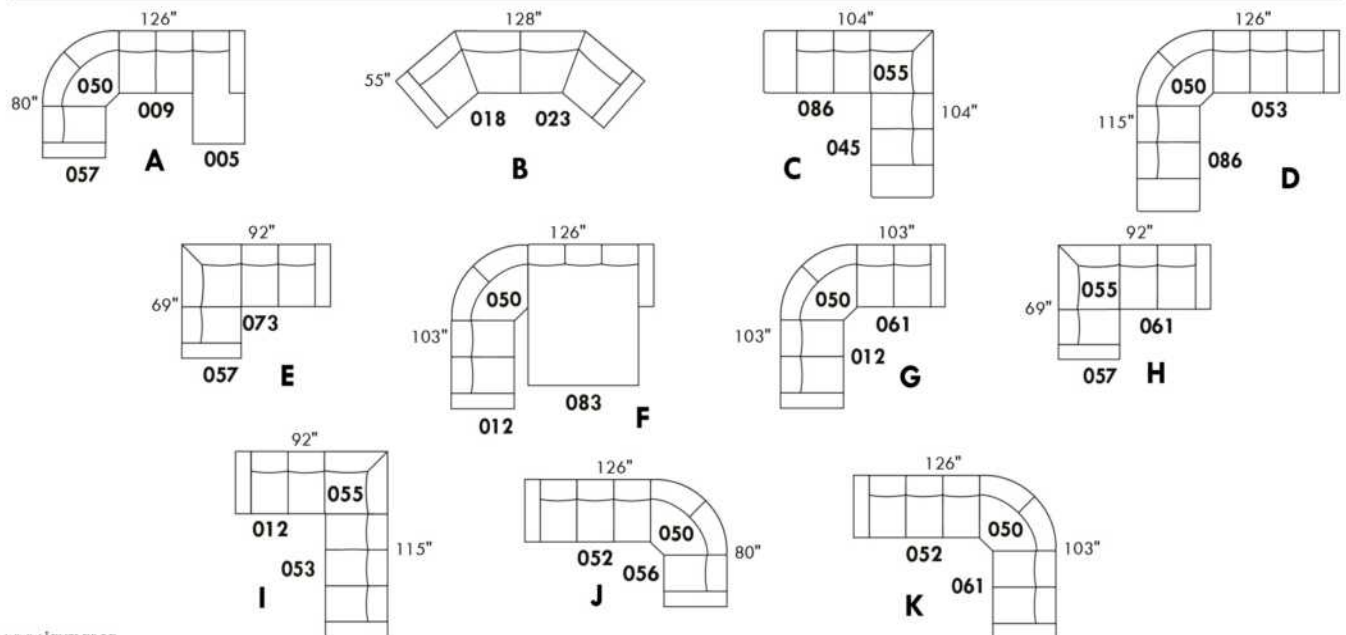

CONFIGURATIONS