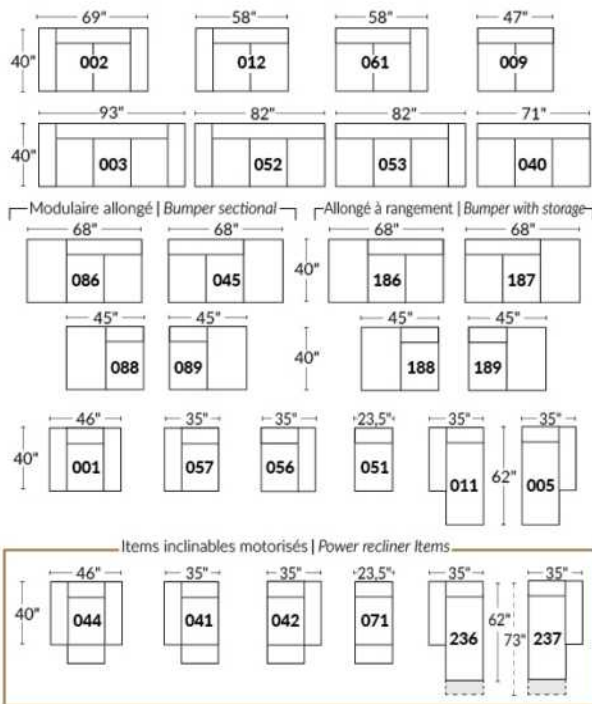

SIÈGE 23" DE LARGE | 23" SEAT WIDTH