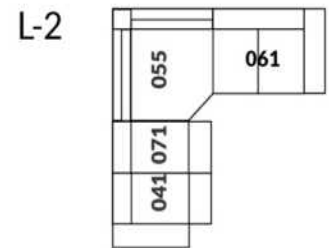

30" Seat Width | Siège 30" de large

Home Theatre CONFIGURATIONS Cinéma maison

23" Seat Width | Siège 23" de large

Home Theatre CONFIGURATIONS Cinéma maison

OPTIMA Collection

Jaymar 

Proudly designed and made in Canada