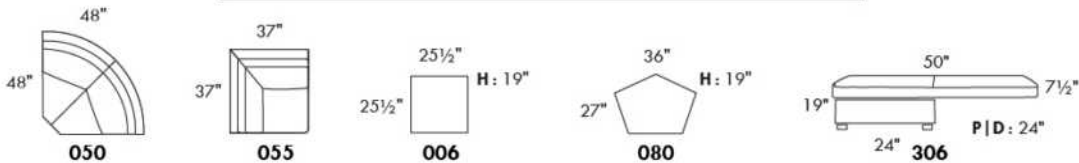

ODESSA

Hauteur complète 35" | Hauteur de siège 19" | Hauteur devant bras 25" | Profondeur d'assise 21"/22"
Total Height 35" | Seat Height 19" | Arm Height 25" | Seat Depth 21"/22"

www.jaymar.ca