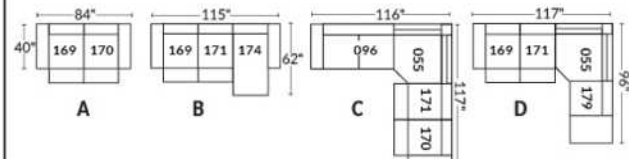

EXEMPLE 30" EXAMPLE