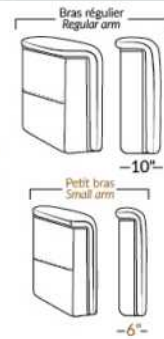

BRAS | ARMS

Option de bras:
Bras Régulier Large 10" ou Petit bras 6"

Arm option
Regular arm Large 10" or Small arm 6"

Contrôle de l'inclinaison situé à l'extérieur du bras
Recliner control located on the outside of the arm.