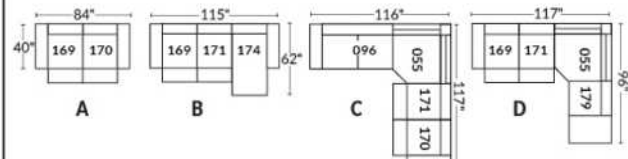

EXEMPLE 30" EXAMPLE