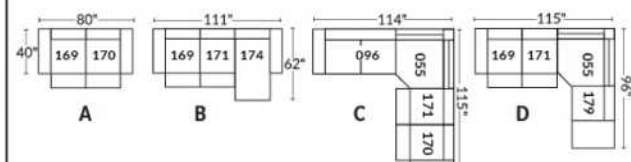

EXEMPLE 30" EXAMPLE