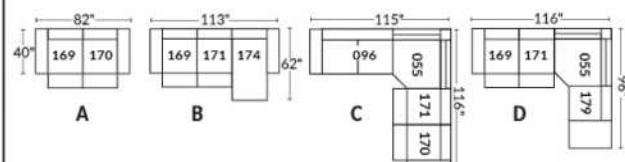

EXEMPLE 30" EXAMPLE