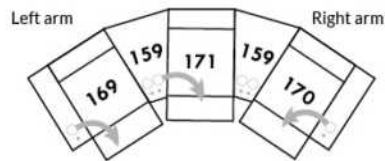

EXAMPLE A:

041-169: Controller and cup holder on the left arm

071-171: hidden touch sensor buttons on side of seat

042-170: Controller and cup holder on right arm

EXAMPLE B:

071-171: These two items can be connected to a smart cup holder which will control the recliner. You must then use one of these items: 138, 159, 160 and 190