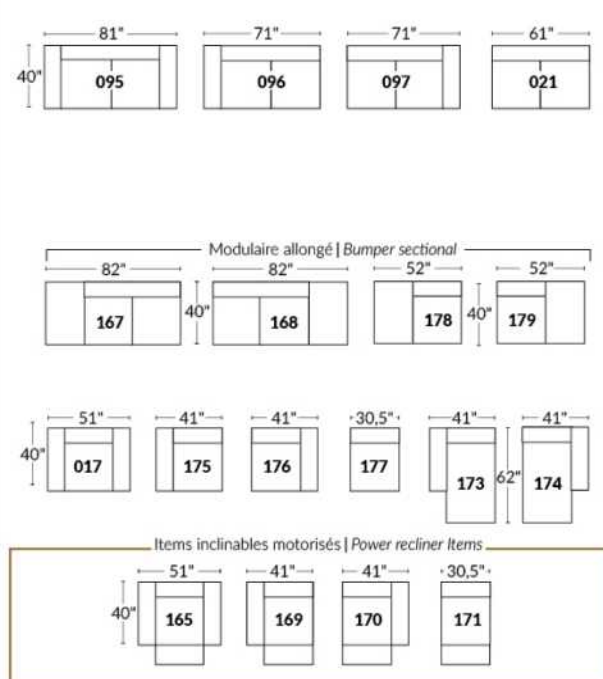

SIÈGE 30" DE LARGE | 30" SEAT WIDTH