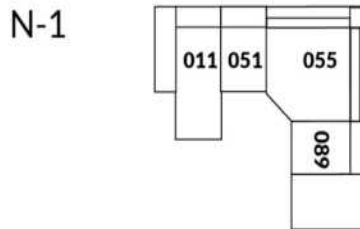

30" Seat Width | Siège 30" de large

Home Theatre CONFIGURATIONS Cinéma maison

23" Seat Width | Siège 23" de large

Home Theatre CONFIGURATIONS Cinéma maison

OPTIMA Collection

Jaymar 

Proudly designed and made in Canada