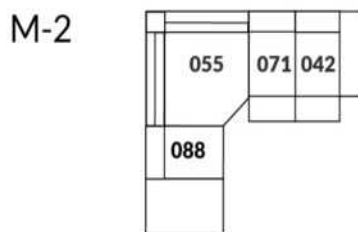

30" Seat Width | Siège 30" de large

Home Theatre CONFIGURATIONS Cinéma maison

23" Seat Width | Siège 23" de large

Home Theatre CONFIGURATIONS Cinéma maison

OPTIMA Collection

Jaymar 

Proudly designed and made in Canada