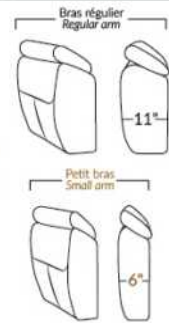

BRAS | ARMS

Option de bras:
Bras Régulier Large 11" ou Petit bras 6"

Arm option
Regular arm Large 11" or Small arm 6"

Contrôle de l'inclinaison situé à l'extérieur du bras
Recliner control located on the outside of the arm.