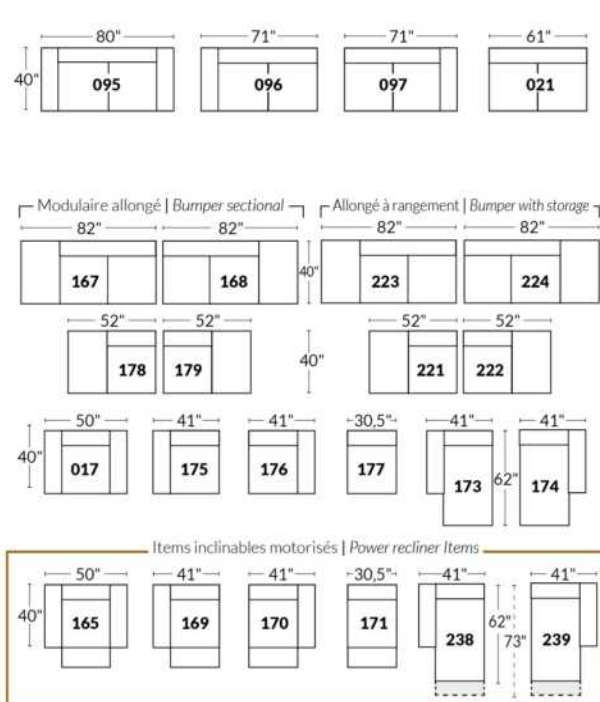

SIÈGE 30" DE LARGE | 30" SEAT WIDTH