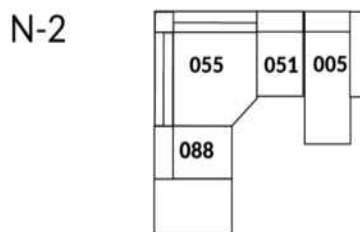

30" Seat Width | Siège 30" de large

Home Theatre CONFIGURATIONS Cinéma maison

23" Seat Width | Siège 23" de large

Home Theatre CONFIGURATIONS Cinéma maison

OPTIMA Collection

Jaymar 

Proudly designed and made in Canada