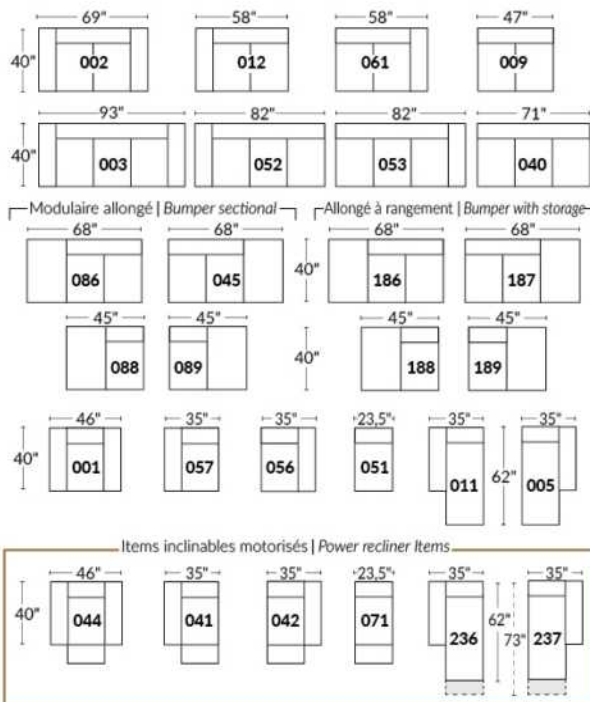

SIÈGE 23" DE LARGE | 23" SEAT WIDTH