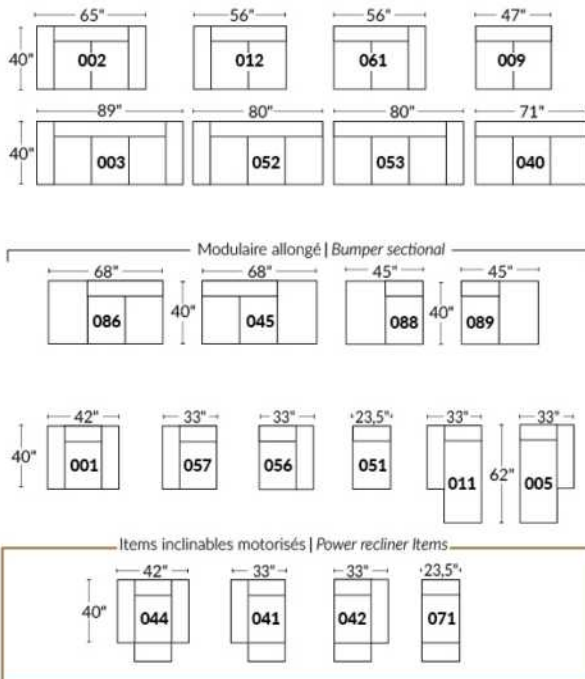

SIÈGE 23" DE LARGE | 23" SEAT WIDTH