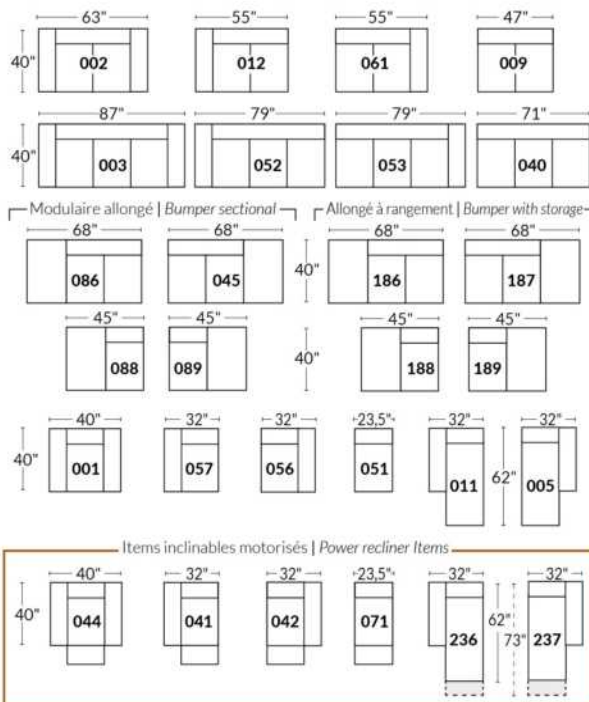

SIÈGE 23" DE LARGE | 23" SEAT WIDTH