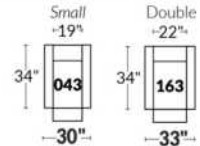

ARMS

Arm option
Regular arm Large or Small arm

Accessories option, available on certain Regular arms ONLY.

SWIVEL ROCKING MOTION CHAIR

16" Wall clearance
42" Height
6" Arms width
Wood base option

23" SEAT WIDTH