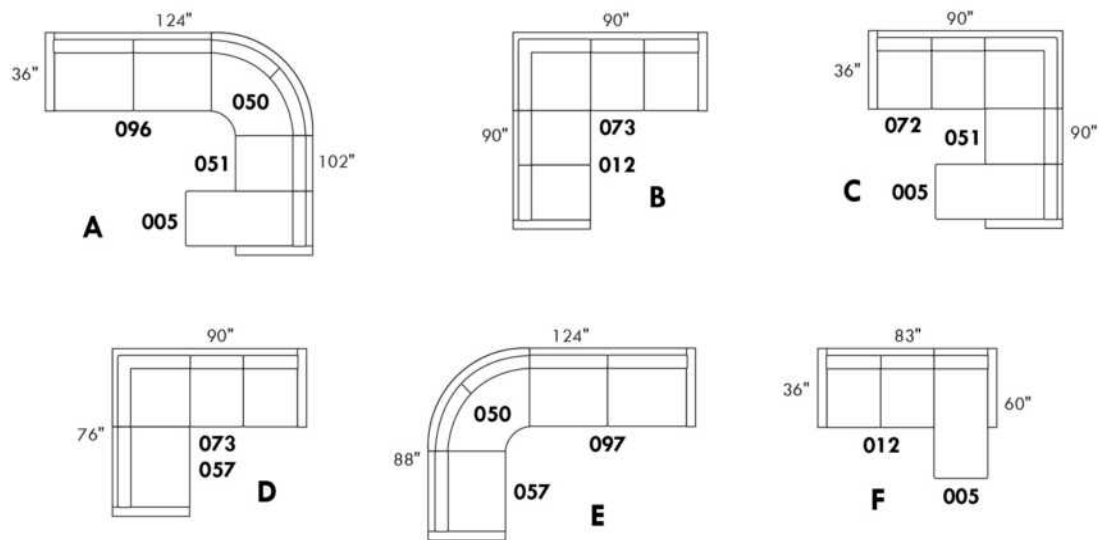

CONFIGURATIONS