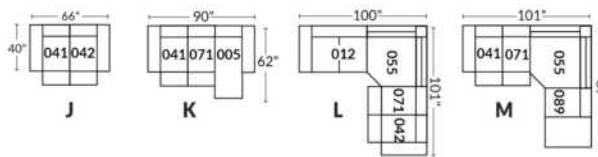

EXEMPLE 23" EXAMPLE