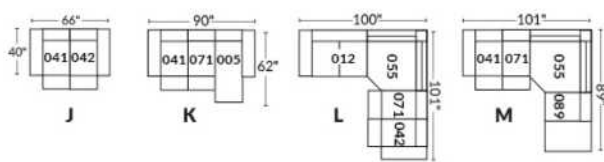

EXEMPLE 23" EXAMPLE