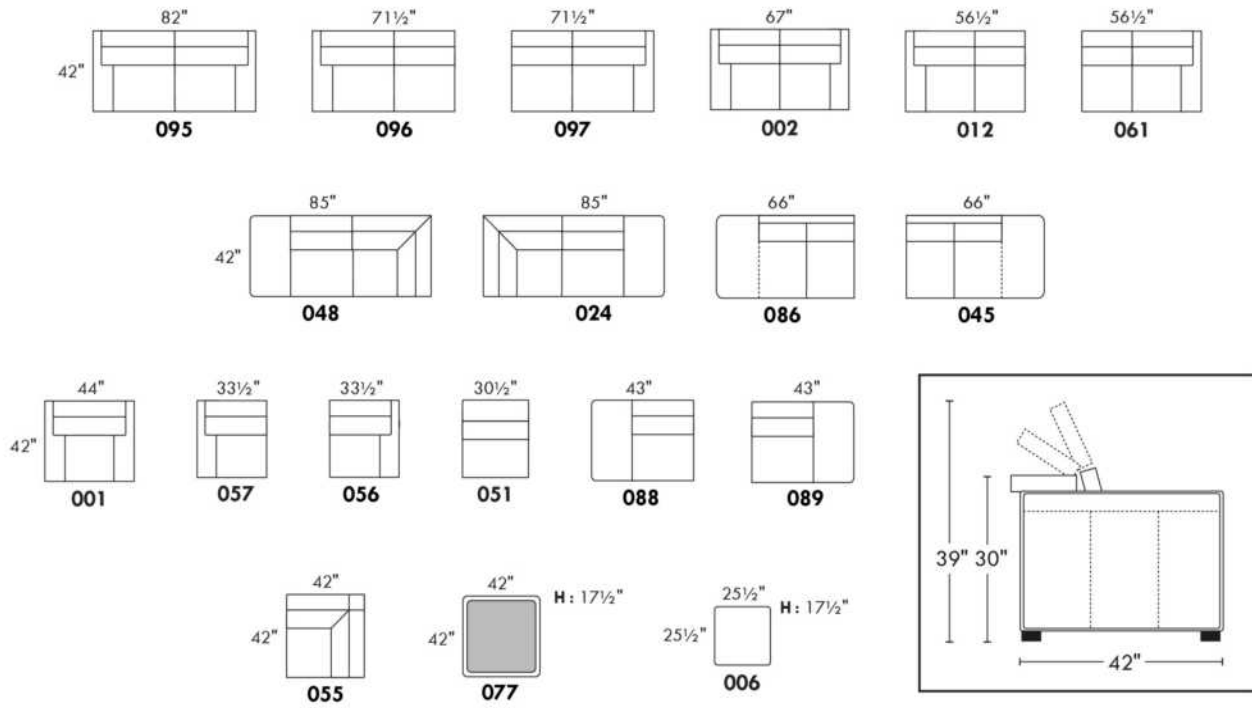

MAGGY

Hauteur complète 30"/39" | Hauteur de siège 19" | Hauteur devant bras 24" | Profondeur d'assise 22"
Total Height 30"/39" | Seat Height 19" | Arm Height 24" | Seat Depth 22"