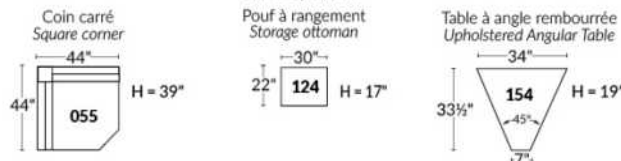

Autres | Others