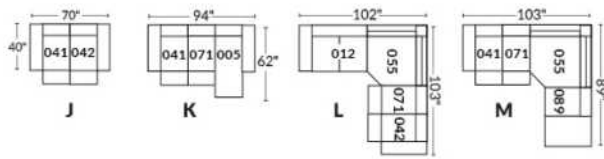

EXEMPLE 23" EXAMPLE