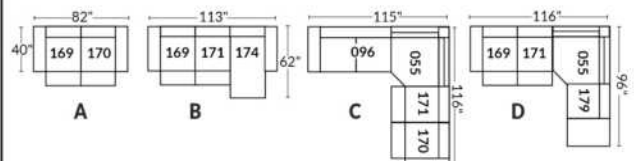

EXEMPLE 30" EXAMPLE