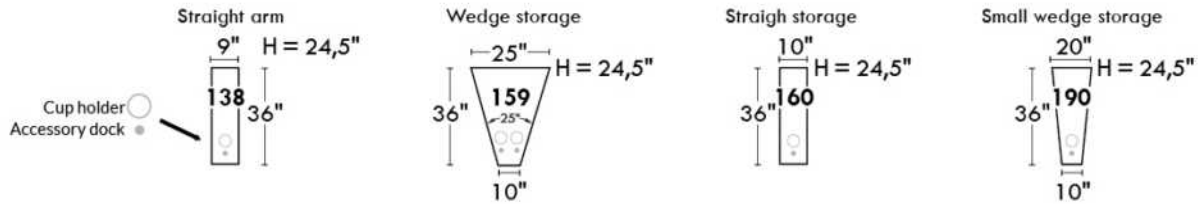

OPTIMA HOME THEATRE Configurations

*Available on certain models and on large arms ONLY.

OPTIONS ACCESSORIES

Accessory Dock	V51 Wine Glass Holder	V52 Plastic Swivel Tray Table	V53 Wood Swivel tray Table (Choice of 8 colors) Specify on which arm (left or right) the tray table will be installed.
V54 Tablet Holder	V55 LED Lamp		

(For Accessory Dock price, see description section of the Optima model price list and for Accessory item prices, see at very end of the price list)

Items 138-159-160-190 and large arm.

Accessory docks and cups are Optional. *Not available on small arms*
Please specify on which arms you want the accessory docks and cup holders.
NB: Item 138-159-160-190 are unfinished on the sides, must be used between 2 seats.
Each storage item has 2 USB ports and one electrical outlet inside the storage.