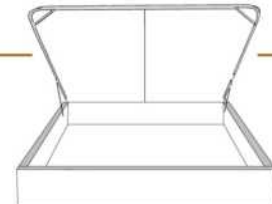

Avec rangement | With Storage
K 430 - Q 431