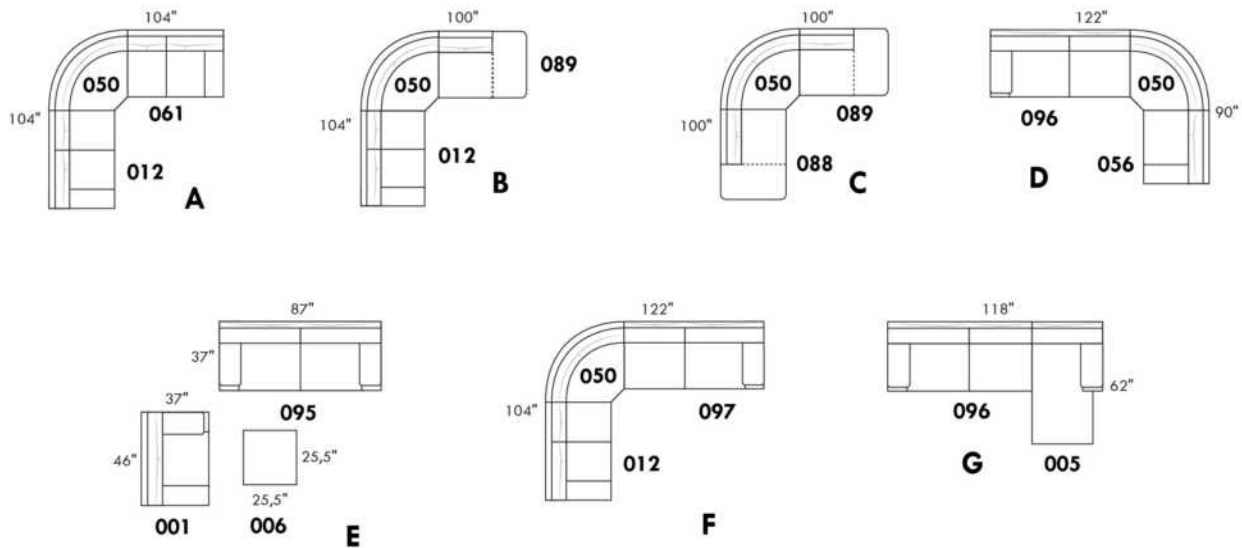

CONFIGURATIONS