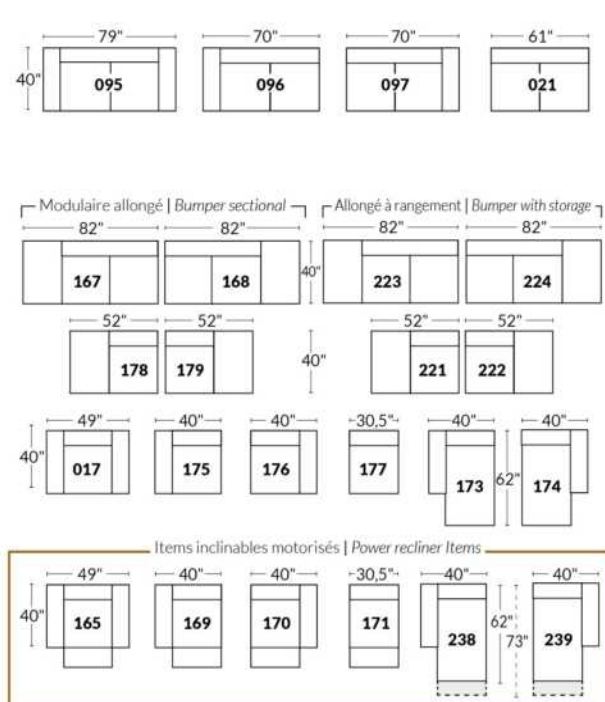

SIÈGE 30" DE LARGE | 30" SEAT WIDTH