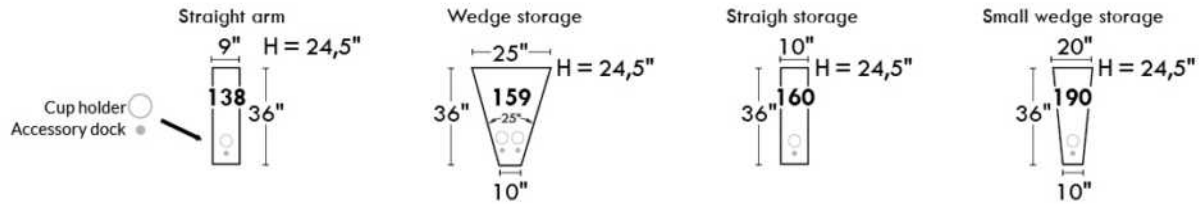

Items 138-159-160-190 and large arm.

Accessory docks and cups are Optional. *Not available on small arms*

Please specify on which arms you want the accessory docks and cup holders.

NB: Item 138-159-160-190 are unfinished on the sides, must be used between 2 seats.

Each storage item has 2 USB ports and one electrical outlet inside the storage.