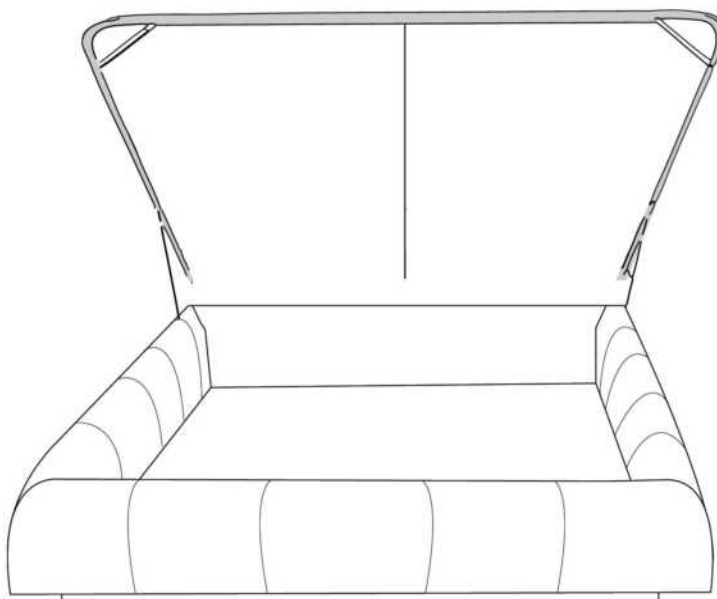

Lit avec rangement | Bed with storage

365 King | 366 Queen | 367 Double | 368 Simple/ Single

www.jaymar.ca

Les illustrations sont génériques et n'indiquent pas tous les détails de coutures.
The sketches are generic and do not reflect all sewing details.

R: 2016-02