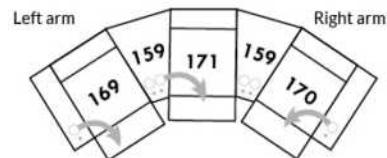

EXAMPLE A:

041-169: Controller and cup holder on the left arm

071-171: hidden touch sensor buttons on side of seat

042-170: Controller and cup holder on right arm

EXAMPLE B:

071-171: These two items can be connected to a smart cup holder which will control the recliner. You must then use one of these items: 138,159, 160 and 190