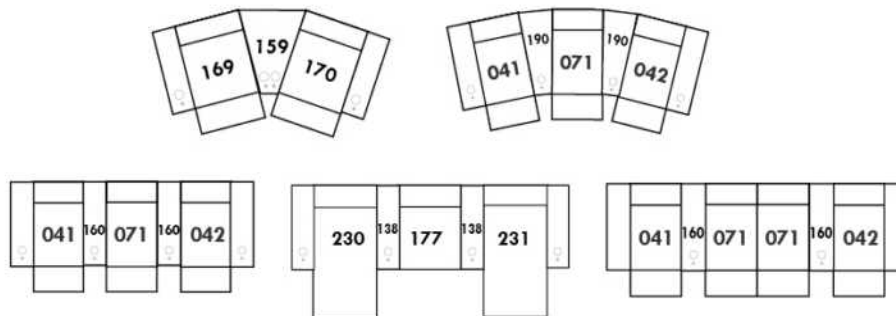

Each storage item has 2 USB ports and one electrical outlet inside the storage.

SUGGESTED CONFIGURATIONS

USA Price List

BRASILIA

LG52 available metal or wood. If wood specify color.

COMBO: Cover #2 on back only.