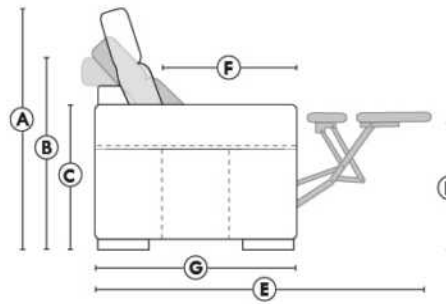

SPECIFICATIONS