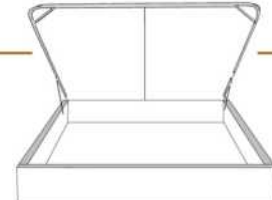

Avec rangement | With Storage
K 430 - Q 431