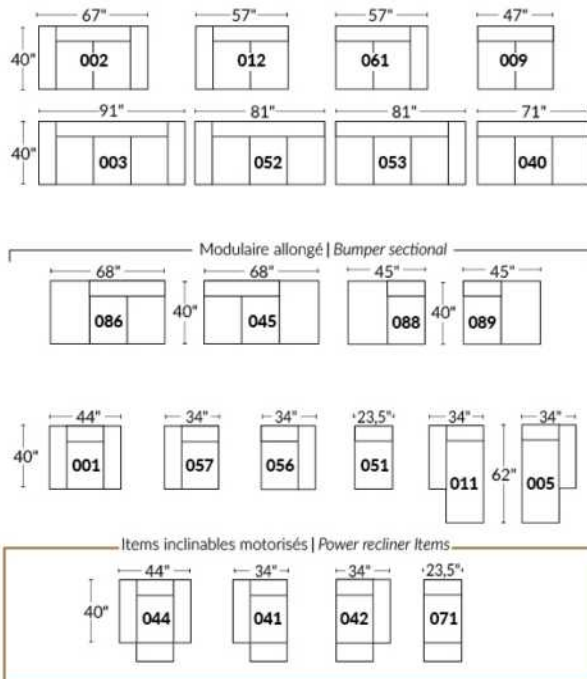

SIÈGE 23" DE LARGE | 23" SEAT WIDTH