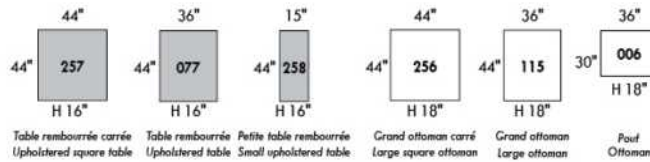

Mélanger & agencer!
Mix & Match!

Populaires | Popular CONFIGURATIONS