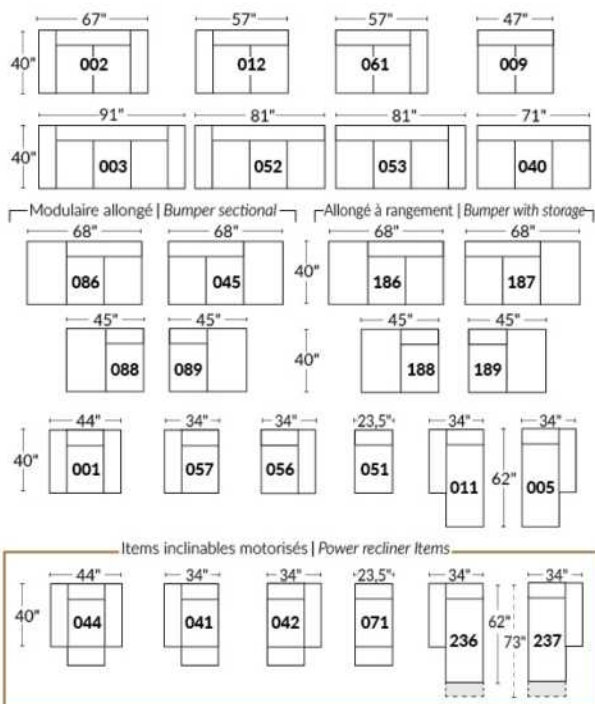

SIÈGE 23" DE LARGE | 23" SEAT WIDTH