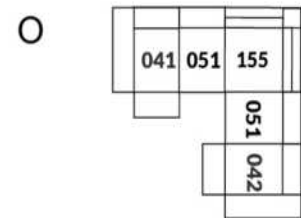

30" Seat Width | Siège 30" de large

Home Theatre CONFIGURATIONS Cinéma maison

23" Seat Width | Siège 23" de large

Home Theatre CONFIGURATIONS Cinéma maison

OPTIMA Collection

Jaymar 

Proudly designed and made in Canada