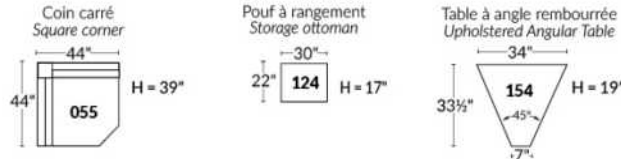

Autres | Others