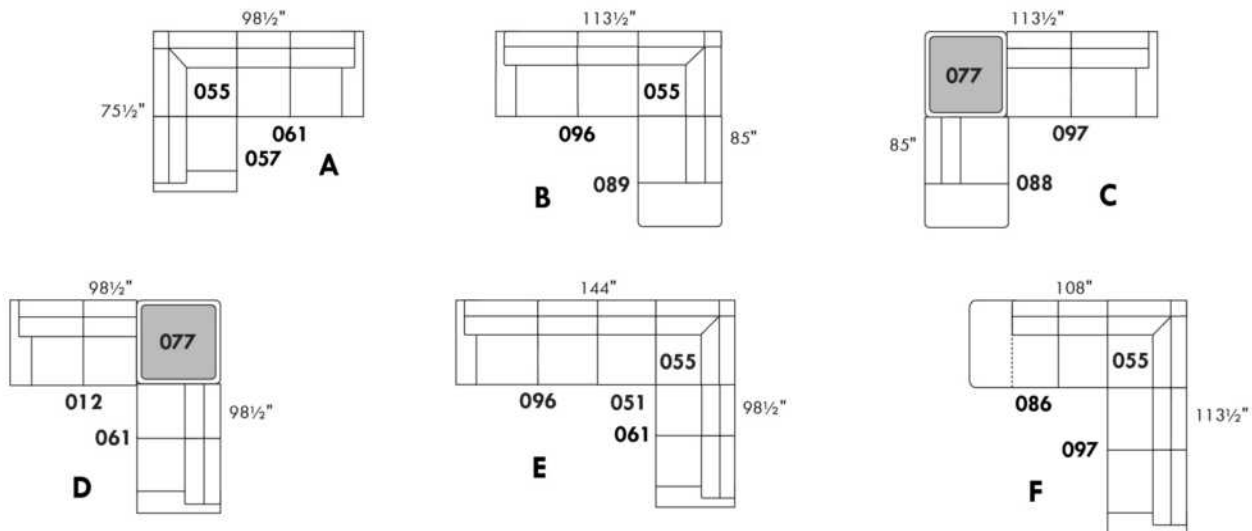

CONFIGURATIONS