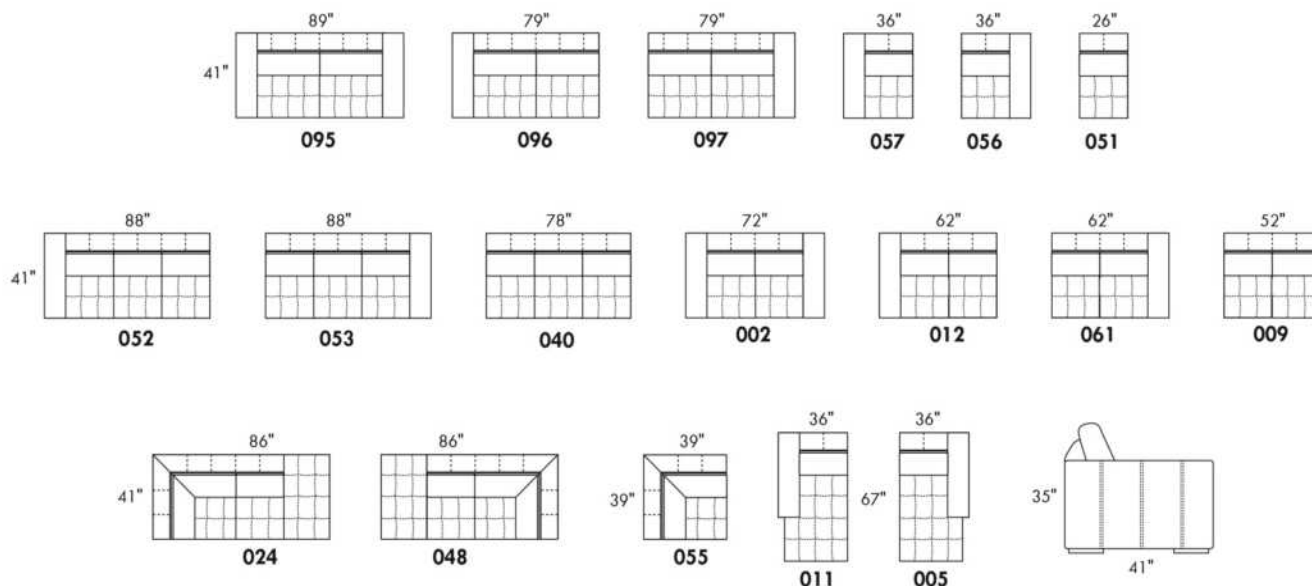

BARCELONA

www.jaymar.ca