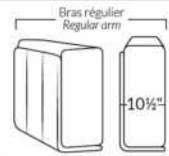

BERLIN

OPTIMA
Collection

Jaymar

Conçu et fabriqué fièrement au Canada
Proudly designed and made in Canada

Our product is hand-made and minor variations can occur.

SPECIFICATIONS

- ☐ Appui-tête levé / Headrest up
- ☐ Appui-tête baissé / Headrest down
- ☐ Complètement incliné / Fully reclined

- **A** Hauteur complète 40" Total Height
- **B** Hauteur appui-tête baissé 33" Height headrest down
- **C** Hauteur du bras 24" Arm Height
- **D** Hauteur du siège 19,5" Seat height
- **E** Profondeur inclinée 65" Depth fully reclined
- **F** Profondeur d'assise 20"ou/ou 22" Seat depth
- **G** Profondeur appui-tête monté 37,5" Depth with headrest up

BRAS | ARMS

Option de bras:
Bras Régulier Large 10,5" ou Petit bras 6"

Arm option
Regular arm Large 10,5" or Small arm 6"

Contrôle de l'inclinaison situé à l'intérieur du bras
Recliner control located on the inside of the arm.

Option d'accessoires disponible sur le bras régulier seulement
Accessories option, available on Regular arms ONLY.

FAUTEUIL BERÇANT PIVOTANT INCLINABLE SWIVEL ROCKING MOTION CHAIR

Dégagement mural de 16" Wall clearance
Hauteur de 42" Height
Largeur de bras 6" Arms width
Option base de bois | Wood base option

SIÈGE 23" DE LARGE | 23" SEAT WIDTH

SIÈGE 30" DE LARGE | 30" SEAT WIDTH

Autres | Others

EXEMPLE 23" EXAMPLE

EXEMPLE 30" EXAMPLE