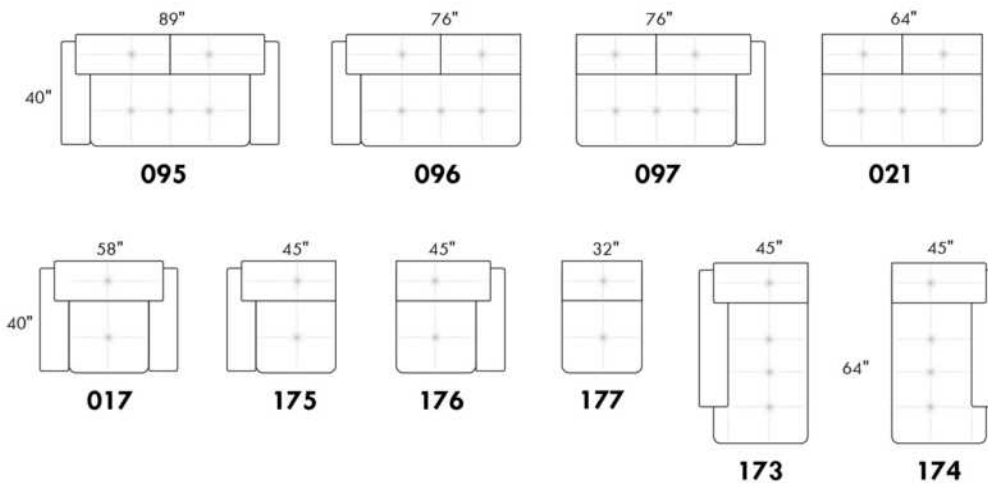

TOULOUSE

Hauteur complète 28"/35" | Hauteur de siège 16½" | Hauteur devant bras 21" | Profondeur d'assise 23"
Total Height 28"/35" | Seat Height 16½" | Arm Height 21" | Seat Depth 23"