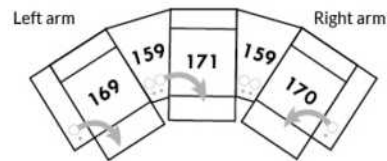

EXAMPLE B:

071-171: These two items can be connected to a smart cup holder which will control the recliner. You must then use one of these items: 138,159, 160 and 190