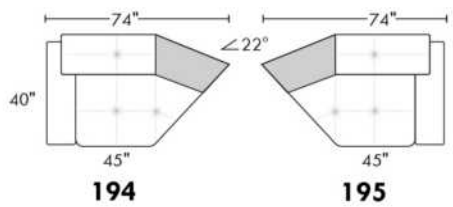

TOULOUSE

Hauteur complète 28"/35" | Hauteur de siège 16½" | Hauteur devant bras 21" | Profondeur d'assise 23"
Total Height 28"/35" | Seat Height 16½" | Arm Height 21" | Seat Depth 23"