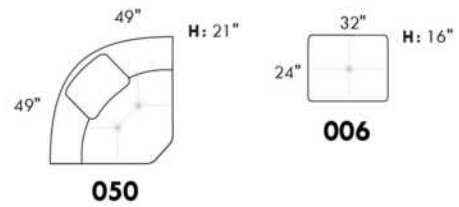

TOULOUSE

Hauteur complète 28"/35" | Hauteur de siège 16½" | Hauteur devant bras 21" | Profondeur d'assise 23"
Total Height 28"/35" | Seat Height 16½" | Arm Height 21" | Seat Depth 23"