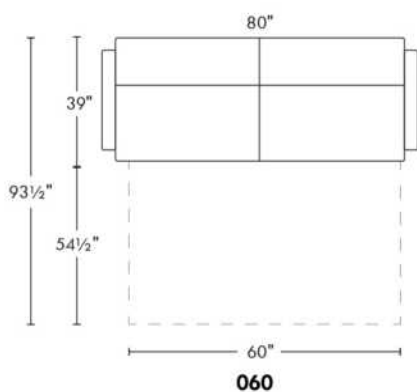

SURF

Hauteur complète 36" | Hauteur de siège 22" | Hauteur devant bras 28½" | Profondeur d'assise 21½"
Total Height 36" | Seat Height 22" | Arm Height 28½" | Seat Depth 21½"

www.jaymar.ca