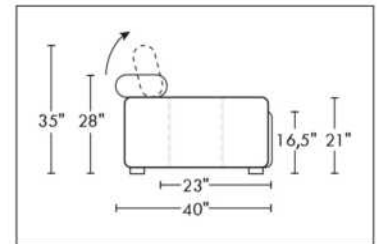

TOULOUSE

Hauteur complète 28"/35" | Hauteur de siège 16½" | Hauteur devant bras 21" | Profondeur d'assise 23"
Total Height 28"/35" | Seat Height 16½" | Arm Height 21" | Seat Depth 23"