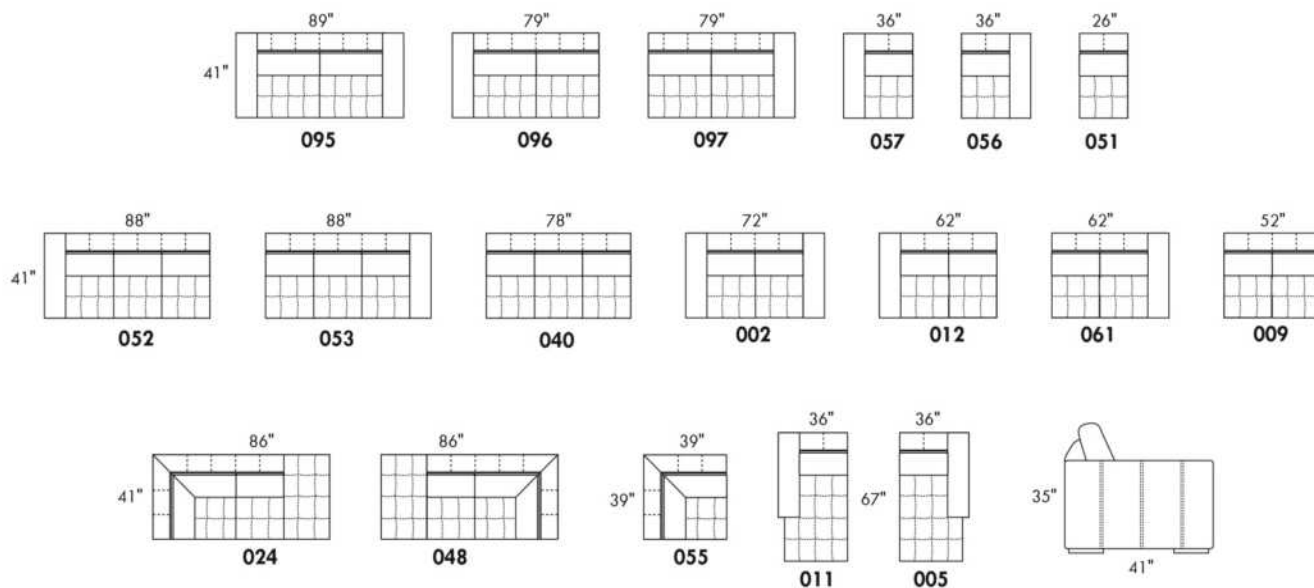

BARCELONA

www.jaymar.ca