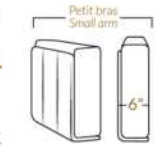

AMSTERDAM

OPTIMA
Collection

Jaymar

Conçu et fabriqué fièrement au Canada
Proudly designed and made in Canada

Our product is hand-made and minor variations can occur.

SPECIFICATIONS

- ☐ Appui-tête levé Headrest up
- ☐ Appui-tête baissé Headrest down
- ☐ Complètement incliné Fully reclined

- **A** Hauteur complète 40" Total Height
- **B** Hauteur appui-tête baissé 33" Height headrest down
- **C** Hauteur du bras 24" Arm Height
- **D** Hauteur du siège 19,5" Seat height
- **E** Profondeur inclinée 65" Depth fully reclined
- **F** Profondeur d'assise 20"ou/ou 22" Seat depth
- **G** Profondeur appui-tête monté 37,5" Depth with headrest up

BRAS | ARMS

Option de bras:
Bras Régulier **Large 10,5"** ou Petit bras **6"**

Arm option
Regular arm Large 10,5" or **Small arm 6"**

Contrôle de l'inclinaison situé à l'intérieur du bras
Recliner control located on the inside of the arm.

Option d'accessoires disponible sur
le bras régulier seulement
Accessories option, available on Regular arms ONLY.

FAUTEUIL BERÇANT PIVOTANT INCLINABLE SWIVEL ROCKING MOTION CHAIR

SIÈGE 23" DE LARGE | 23" SEAT WIDTH

SIÈGE 30" DE LARGE | 30" SEAT WIDTH

Autres | Others

EXEMPLE 23" EXAMPLE

EXEMPLE 30" EXAMPLE