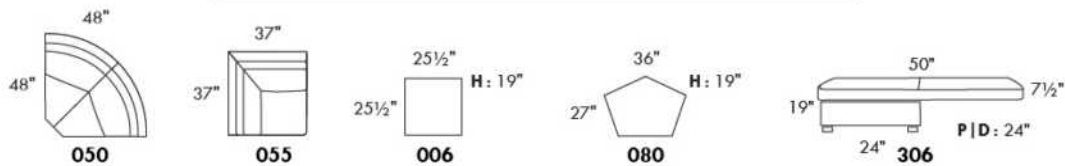

FELIX

Hauteur complète 35" | Hauteur de siège 19" | Hauteur devant bras 25" | Profondeur d'assise 21"/22"
Total Height 35" | Seat Height 19" | Arm Height 25" | Seat Depth 21"/22"

www.jaymar.ca