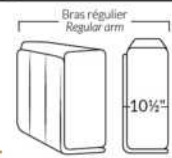

AMSTERDAM

OPTIMA
Collection

Jaymar

Conçu et fabriqué fièrement au Canada
Proudly designed and made in Canada

Our product is hand-made and minor variations can occur.

SPECIFICATIONS

- ☐ Appui-tête levé Headrest up
- ☐ Appui-tête baissé Headrest down
- ☐ Complètement incliné Fully reclined

- **A** Hauteur complète 40" Total Height
- **B** Hauteur appui-tête baissé 33" Height headrest down
- **C** Hauteur du bras 24" Arm Height
- **D** Hauteur du siège 19,5" Seat height
- **E** Profondeur inclinée 65" Depth fully reclined
- **F** Profondeur d'assise 20"ou/ou 22" Seat depth
- **G** Profondeur appui-tête monté 37,5" Depth with headrest up

BRAS | ARMS

Option de bras:
Bras Régulier **Large 10,5"** ou Petit bras **6"**

Arm option
Regular arm Large 10,5" or **Small arm 6"**

Contrôle de l'inclinaison situé à l'intérieur du bras
Recliner control located on the inside of the arm.

Option d'accessoires disponible sur
le bras régulier seulement
Accessories option, available on Regular arms ONLY.

FAUTEUIL BERÇANT PIVOTANT INCLINABLE SWIVEL ROCKING MOTION CHAIR

SIÈGE 23" DE LARGE | 23" SEAT WIDTH

SIÈGE 30" DE LARGE | 30" SEAT WIDTH

Autres | Others

EXEMPLE 23" EXAMPLE

EXEMPLE 30" EXAMPLE