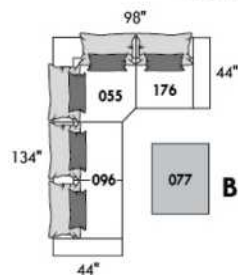

www.jaymar.ca