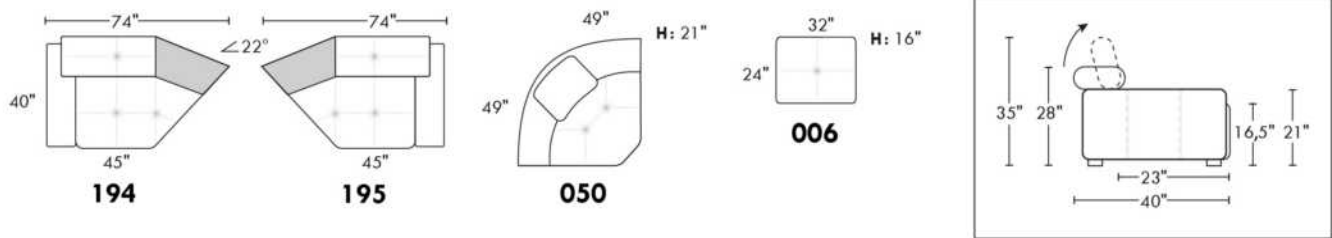

TOULOUSE

Hauteur complète 28"/35" | Hauteur de siège 16½" | Hauteur devant bras 21" | Profondeur d'assise 23"
Total Height 28"/35" | Seat Height 16½" | Arm Height 21" | Seat Depth 23"