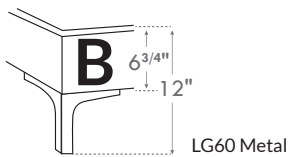

***Leg choices**
(Only for Bed base with legs)

N.B.

La hauteur du pied et longeron varie selon la patte choisie.
Foot & siderail height varies according to leg choice.

4" Base contour LARGE | WIDE contour Base

DIMENSIONS

Lit grandeur complète
Complete bed size

Base: 12" Haut | Height

L x P/D x H

K Q D S	87" x 90" x 44"
	69" x 90" x 44"
	64" x 86" x 44"
	49" x 86" x 44"

***Avec pattes | *With Legs**
K 410 - Q 411 - D 412 - S 413