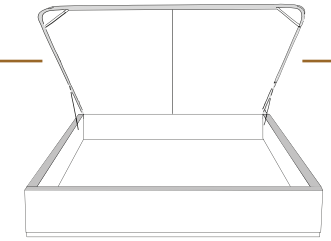

Avec rangement | With Storage
K 430 - Q 431 - D 432 - S 433

1 position de matelas à 10,25" du plancher
1 mattress position at 10,25" from floor