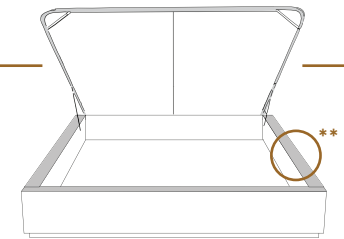

Avec rangement | With Storage
**1" plus large! **1" wider
K 530 - Q 531 - D 532 - S 533

1 position de matelas à 10,25" du plancher
1 mattress position at 10,25" from floor