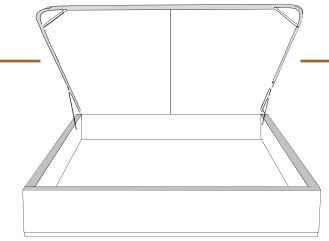

Avec rangement | With Storage
K 430 - Q 431 - D 432 - S 433

1 position de matelas à 10,25" du plancher
1 mattress position at 10,25" from floor